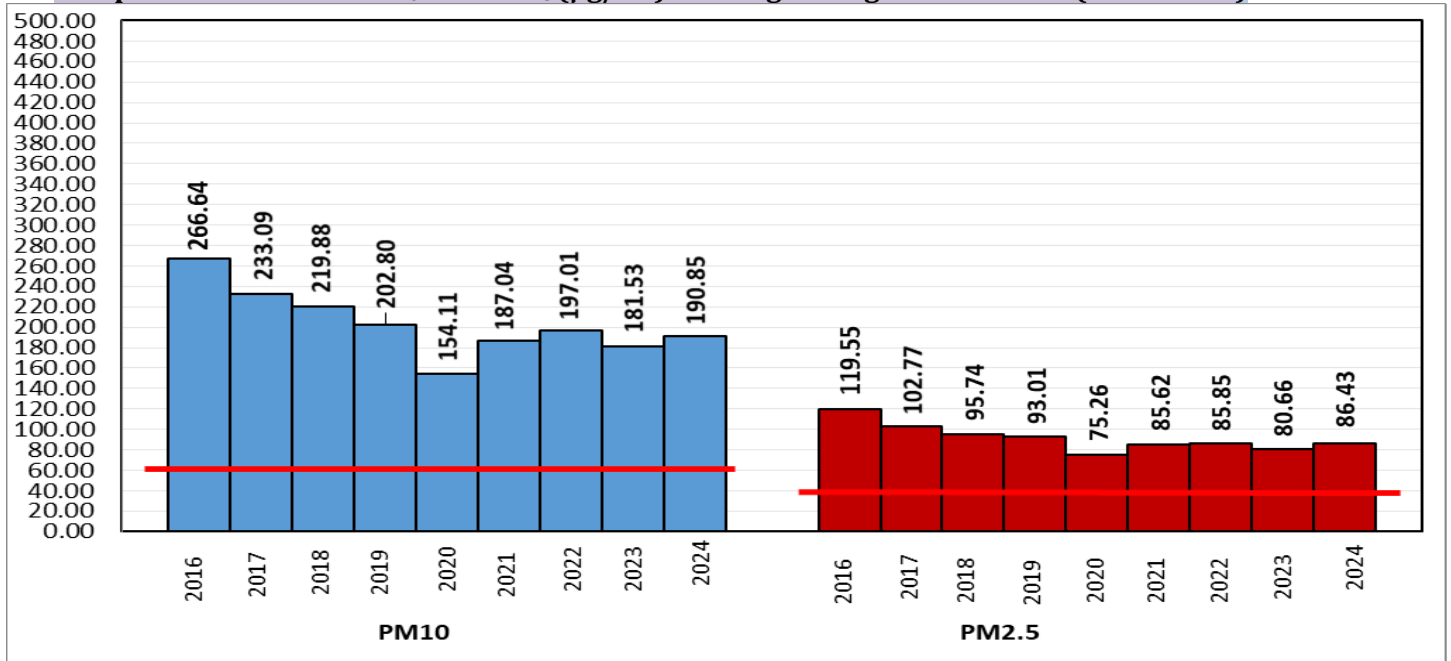

Central Pollution Control Board

Air Quality Status for Delhi & NCR

Dated – November 07, 2024

Current Air Quality Status:

Air Quality Index (AQI) (Average of past 24 hours at 4 PM) in comparison with last two years

	2024			2023			2022		
	Air Quality	AQI Value	Prominent Pollutant	Air Quality	AQI Value	Prominent Pollutant	Air Quality	AQI Value	Prominent Pollutant
Delhi	Very Poor	377↑	PM _{2.5} , PM ₁₀	Very Poor	395↓	PM _{2.5} , PM ₁₀	Very Poor	354↑	PM _{2.5}
Faridabad	Poor	257↑	PM _{2.5}	Very Poor	374↓	PM ₁₀	Very Poor	338↑	PM _{2.5}
Ghaziabad	Very Poor	316↑	PM _{2.5}	Very Poor	342↓	PM _{2.5}	Very Poor	304↑	PM _{2.5}
Greater Noida	Poor	288↑	PM _{2.5} , PM ₁₀	Severe	457↑	PM ₁₀ , PM _{2.5}	Poor	298↓	PM _{2.5}
Gurugram	Very Poor	302↑	PM _{2.5}	Very Poor	362↓	PM _{2.5}	Very Poor	305↓	PM _{2.5}
Noida	Poor	278↑	PM _{2.5}	Very Poor	355↓	PM ₁₀	Very Poor	328↓	PM _{2.5}

Comparative status of PM₁₀ and PM_{2.5} (µg/m³) running average - Till Nov 06 (2016-2024)

*Red line shows the annual average concentration standards for PM₁₀ and PM_{2.5}.

Daily Average of Particulates in Delhi (24 hourly average value; from 06:00am of 06.11.24 to 06:00 am of 07.11.24)