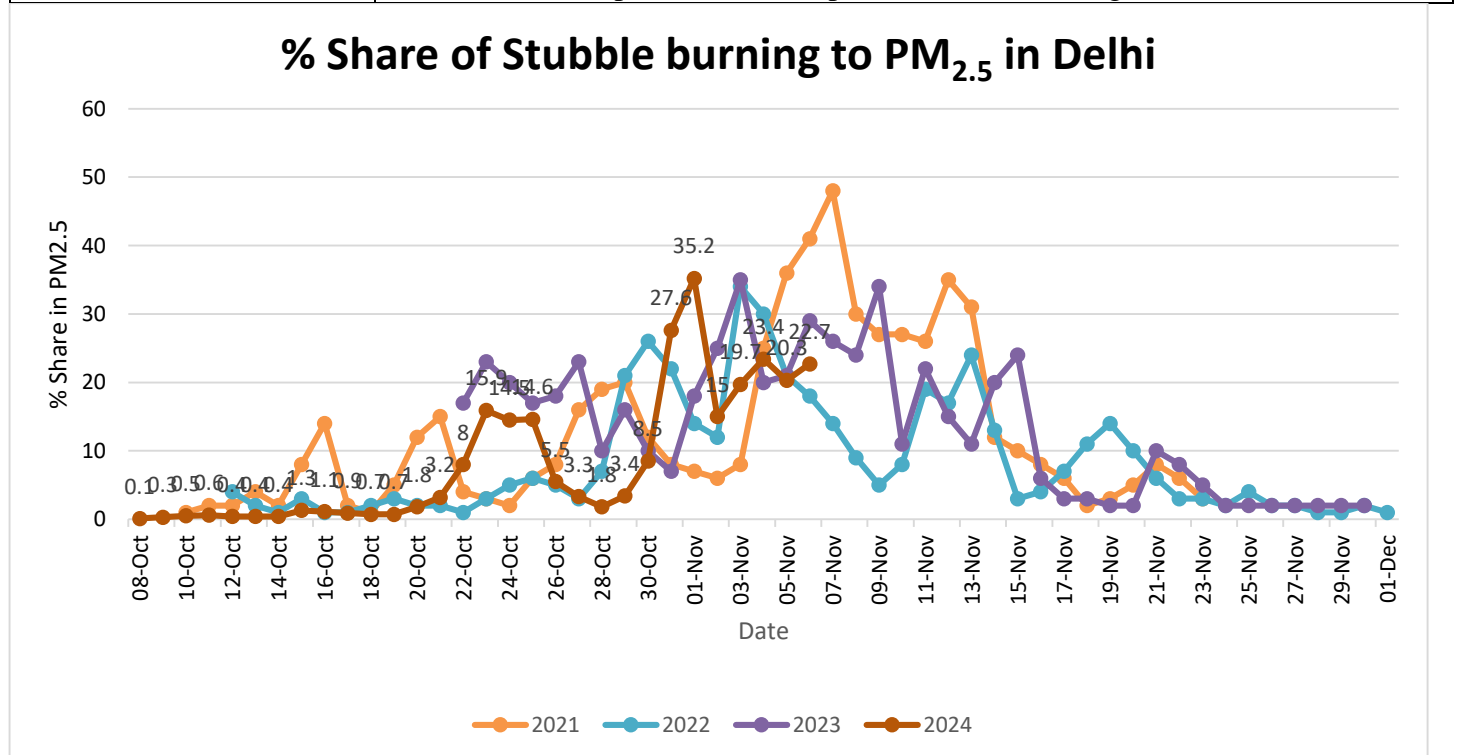

Hotspots for Today:		*Details given below	
Delhi	Wazirpur, Anand Vihar, Jahangirpuri, Ashok Vihar, Mundka	Ghaziabad	Loni, Vasundhara
Faridabad	Sector- 16A, New Industrial Town	Greater Noida	Knowledge Park - III
Gurugram	Sector-51, Vikas Sadan, NISE Gwal Pahari	Noida	Sector-116, Sector - 62

Forecast by IITM(Delhi):			
	Nov 08, 2024	Nov 09, 2024	Nov 10, 2024
AQI Category	Very Poor	Very Poor	Very Poor

Wind Forecast for Delhi:					
	Wind speed (at surface) in km/h		Wind speed (at 900 m) in km/h	Wind Direction	
	As per IMD (range)	As per windy.com (at 16:00 hrs.)	As per windy.com (at 16:00hrs)	As per IMD	As per windy.com at 900m
Nov 08, 2024	04-10	05	04	SE/E	NW
Nov 09, 2024	04-12	05	06	SE	NW
Nov 10, 2024	04-08	02	03	E/SE	W

IMD Alert for Tomorrow (08.11.2024):

The air quality is likely to be in Very Poor category from 08.11.2024 to 10.11.2024. The predominant surface wind is likely to be coming from east/southeast direction in Delhi with wind speed 04-10 kmph, smog/shallow fog likely in the morning, smog/mist is likely in the night and mainly clear sky on 08.11.2024 Ventilation index is likely to be 2000 m²/s.

Date	Punjab		Haryana	
	No. of AFE on the day	Total AFE since September 15	No. of AFE on the day	Total AFE since September 15
06.11.2024	286	5041	09	888
06.11.2023	2060	19463	65	1579
06.11.2022	599	29999	46	2576

% Share of Stubble burning to PM_{2.5} in Delhi

06.11.2024 *As per IITM, the impact of stubble burning is ~ 22.7 %