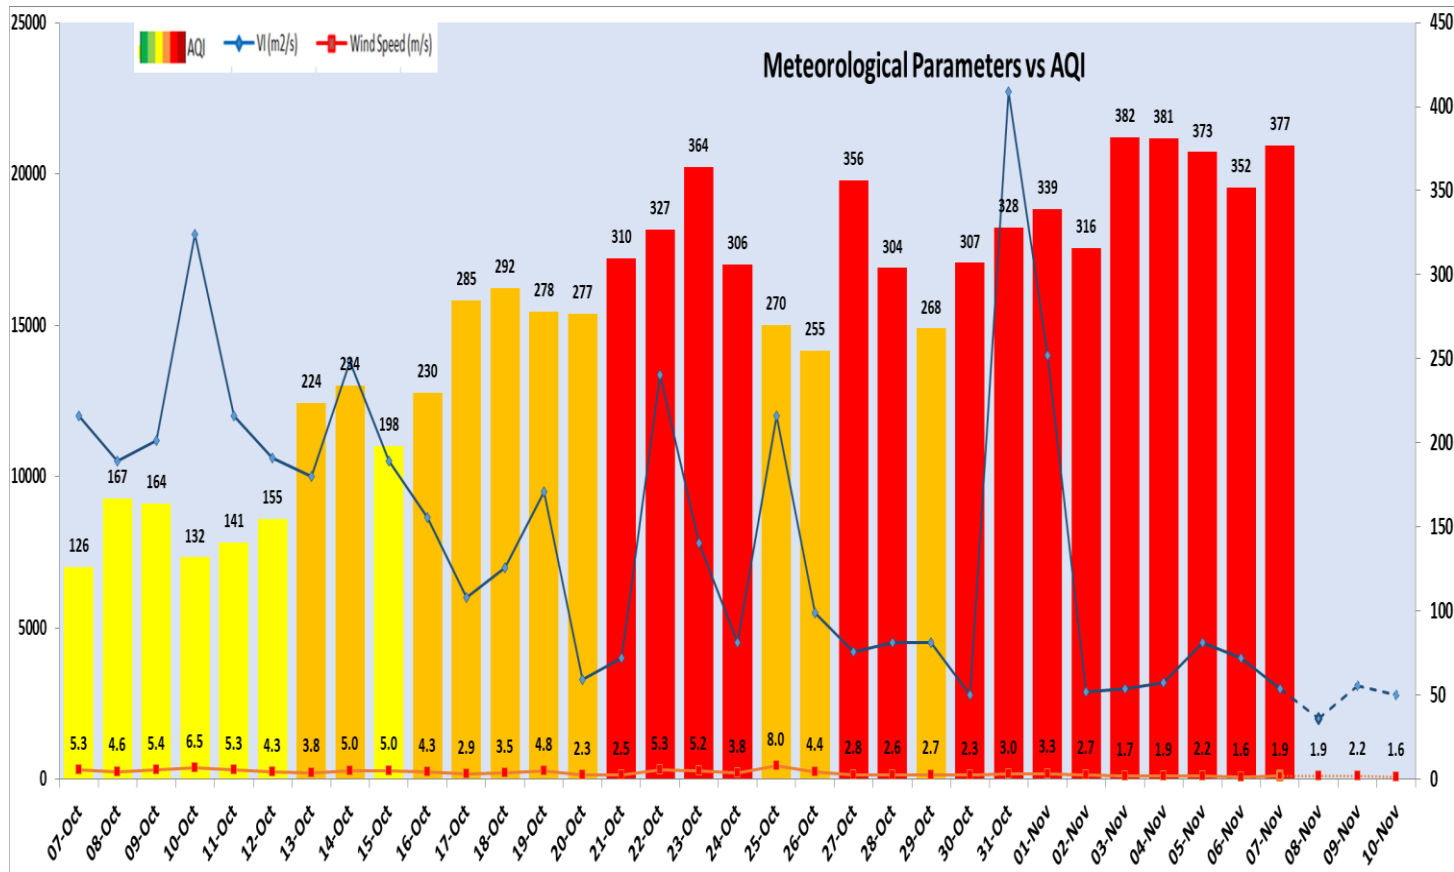

Delhi Temperature in (°C)

Date	Minimum	Maximum
04-11-2024	16.6	33.2
05-11-2024	17.6	32.1
06-11-2024	17.2	32.6
07-11-2024	18.0	32.3

* Source – IMD (08:30 hrs.)

*Hotspots for Today

City	Station Name	AQI value	Air Quality	Prominent Pollutant
Delhi	Wazirpur, Delhi - DPCC	435	Severe	PM₁₀
	Anand Vihar, Delhi - DPCC	434	Severe	PM_{2.5}
	Jahangirpuri, Delhi - DPCC	434	Severe	PM₁₀
	Ashok Vihar, Delhi - DPCC	430	Severe	PM_{2.5}
	Mundka, Delhi - DPCC	430	Severe	PM₁₀
Faridabad	Sector- 16A, Faridabad - HSPCB	290	Poor	PM_{2.5}
	New Industrial Town, Faridabad - HSPCB	273	Poor	PM_{2.5}
Gurugram	Sector-51, Gurugram - HSPCB	357	Very Poor	PM_{2.5}
	Vikas Sadan, Gurugram - HSPCB	304	Very Poor	PM_{2.5}
	NISE Gwal Pahari, Gurugram - IMD	303	Very Poor	PM_{2.5}
Ghaziabad	Loni, Ghaziabad - UPPCB	402	Severe	PM_{2.5}
	Vasundhara, Ghaziabad - UPPCB	340	Very Poor	PM_{2.5}
Greater Noida	Knowledge Park - III, Greater Noida - UPPCB	324	Very Poor	PM_{2.5}
Noida	Sector-116, Noida - UPPCB	325	Very Poor	PM_{2.5}
	Sector - 62, Noida - IMD	314	Very Poor	PM_{2.5}