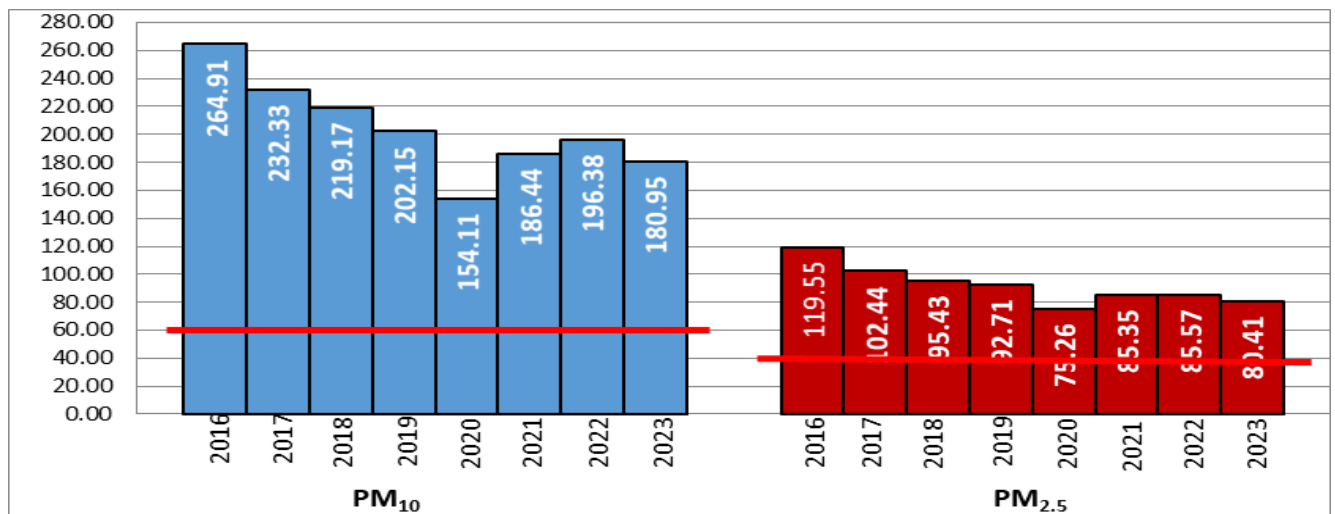

Air Quality Index (AQI) (Average of past 24 hours at 4 PM) in comparison with last two years

	2023			2022			2021(Covid- Year)		
	Air Quality	AQI Value	Prominent Pollutant	Air Quality	AQI Value	Prominent Pollutant	Air Quality	AQI Value	Prominent Pollutant
Delhi	Very Poor	395 ↓	PM2.5, PM10	Very Poor	354 ↑	PM2.5	Severe	428 ↓	PM2.5
Faridabad	Very Poor	374 ↓	PM10	Very Poor	338 ↑	PM2.5	Very Poor	372 ↓	PM10, PM2.5
Ghaziabad	Very Poor	342 ↓	PM2.5	Very Poor	304 ↑	PM2.5	Severe	455 ↓	PM2.5
Greater Noida	Severe	457 ↑	PM10, PM2.5	Poor	298 ↓	PM2.5	Very Poor	365 ↓	PM2.5
Gurugram	Very Poor	362 ↓	PM2.5	Very Poor	305 ↓	PM2.5	Severe	419 ↓	PM2.5
Noida	Very Poor	355 ↓	PM10	Very Poor	328 ↓	PM2.5	Severe	446 ↓	PM10, PM2.5

*Data available for 31(2023), 35(2022), 37(2021) stations in Delhi today. # ↑, ↓ arrows indicate a decrease/increase as compared to the value on the previous day.

Comparative status of AQI - Delhi from 01 January to 07 November 2016-2023

Category	Year	2016	2017	2018	2019	2020	2021	2022	2023	2016	2017	2018	2019	2020	2021	2022	2023
	No. of days	300	311	311	311	312	311	311	311	110	151	156	175	224	197	160	206
Good (0-50)		0	2	0	2	4	1	3	1								
Satisfactory (51-100)		24	45	53	58	96	72	65	60								
Moderate (101-200)		86	104	103	115	124	124	92	145								
Poor (201-300)		116	102	104	89	56	69	115	69								
Very Poor (301-400)		62	55	43	35	27	36	32	29	190	160	155	136	88	114	151	105
Severe (>401)		12	3	8	12	5	9	4	7								

Comparative status of PM₁₀ and PM_{2.5} (µg/m³) running average - Till November 06 (2016-2023)

*Red line shows the annual average concentration standards for PM₁₀ and PM_{2.5}.

Daily Average of Particulates in Delhi

Date ↓ / parameter →	PM_{2.5} (µg/m³)	PM₁₀ (µg/m³)
06- November -2023	252 ↓	457 ↓