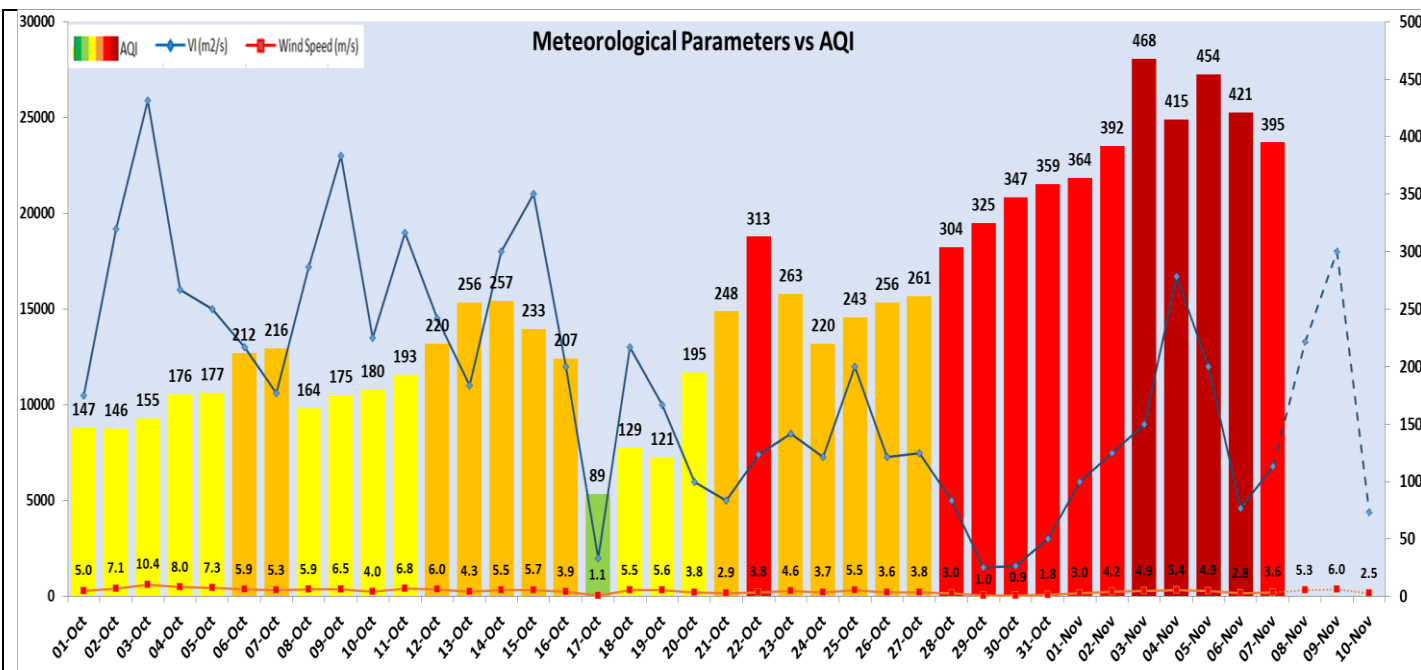

Hotspots for Today:

*Details given below

Delhi	Anand Vihar, Rohini, Punjabi Bagh, Dwarka-Sector 8, R K Puram	Ghaziabad	Vasundhara, Loni , Sanjay Nagar
Faridabad	Sector 11.Sector 30	Greater Noida	Knowledge Park -V
Gurugram	Sector – 51	Noida	Sector – 62, Sector-116

Forecast by IITM (Delhi):

	Nov 08, 2023	Nov 09, 2023	Nov 10, 2023
AQI Category	Severe	Very Poor	Very Poor

Wind Forecast for Delhi:

	Wind speed (at surface) in km/h		Wind speed (at 900 m) in km/h	Wind Direction	
	As per IMD (range)	As per windy.com (at 16:00 hrs.)	As per windy.com (at 16:00hrs)	As per IMD	As per windy.com at 900m
Nov 08 , 2023	04-12	08	12	NW	NW
Nov 09 , 2023	04-12	09	21	VAR	W
Nov 10 , 2023	04-08	11	08	NE	S

IMD Alert for Tomorrow (08.11.2023):

The air quality is likely to be deteriorate and will reach in severe category on 08.11.2023. The predominant surface wind is likely to be coming from Northwest directions in Delhi with wind speed 04-12 kmph, mainly clear sky becoming partly cloudy sky towards afternoon/evening and mist/shallow fog in the morning on 08.11.2023. Ventilation index is likely to be 13300 m²/s.

Active Fire Events (AFEs):

Date	Punjab		Haryana	
	Nos. on the day	Total since September 15	Nos. on the day	Total since September 15
06.11.2023	2060	19463	65	1579
06.11.2022	599	29999	46	2576
06.11.2021	3942	32879	219	4216

* As per IITM, the impact of stubble burning is ~29 %.