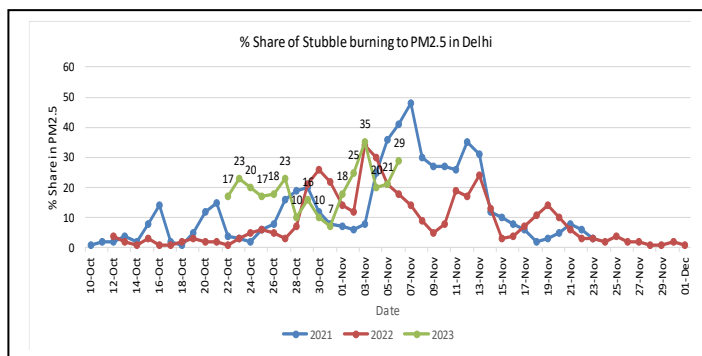

Hotspots for Today:

*Details given below

Delhi	Anand Vihar, Rohini, Punjabi Bagh, Dwarka-Sector 8, R K Puram	Ghaziabad	Vasundhara, Loni , Sanjay Nagar
Faridabad	Sector 11.Sector 30	Greater Noida	Knowledge Park -V
Gurugram	Sector – 51	Noida	Sector – 62, Sector-116

Forecast by IITM (Delhi):

	Nov 08, 2023	Nov 09, 2023	Nov 10, 2023
AQI Category	Severe	Very Poor	Very Poor

Wind Forecast for Delhi:

	Wind speed (at surface) in km/h		Wind speed (at 900 m) in km/h	Wind Direction	
	As per IMD (range)	As per windy.com (at 16:00 hrs.)	As per windy.com (at 16:00hrs)	As per IMD	As per windy.com at 900m
Nov 08 , 2023	04-12	08	12	NW	NW
Nov 09 , 2023	04-12	09	21	VAR	W
Nov 10 , 2023	04-08	11	08	NE	S

IMD Alert for Tomorrow (08.11.2023):

The air quality is likely to be deteriorate and will reach in severe category on 08.11.2023. The predominant surface wind is likely to be coming from Northwest directions in Delhi with wind speed 04-12 kmph, mainly clear sky becoming partly cloudy sky towards afternoon/evening and mist/shallow fog in the morning on 08.11.2023. Ventilation index is likely to be 13300 m²/s.

Active Fire Events (AFEs):

Date	Punjab		Haryana	
	Nos. on the day	Total since September 15	Nos. on the day	Total since September 15
06.11.2023	2060	19463	65	1579
06.11.2022	599	29999	46	2576
06.11.2021	3942	32879	219	4216

* As per IITM, the impact of stubble burning is ~29 %.