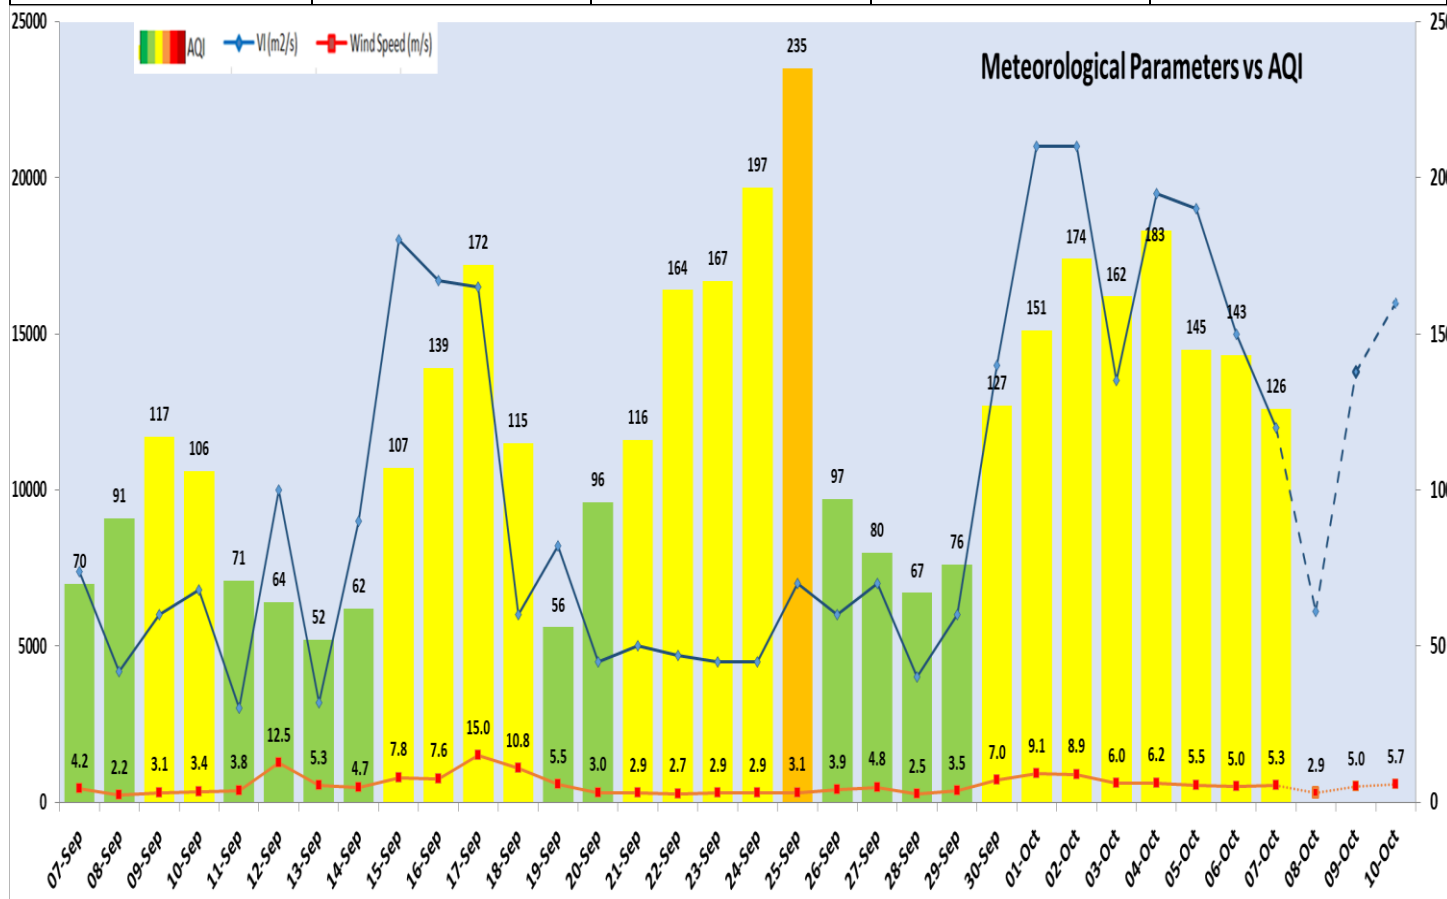

Comparative status of PM₁₀ and PM_{2.5} (µg/m³) running average – Till Oct 06 (2016-2024)

*Red line shows the annual average concentration standards for PM₁₀ and PM_{2.5}.

■ Daily Average of Particulates in Delhi (24 hourly average value; from 06:00am of 06.10.24 to 06:00 am of 07.10.24)

Date ↓ / parameter →	PM _{2.5} (µg/m ³)	PM ₁₀ (µg/m ³)
06- Oct -2024	44↑	135↓

Hotspots for Today: *Details given below

Delhi	Anand Vihar, Mundka, Jahangirpuri, Wazirpur, Sirifort	Ghaziabad	Loni
Faridabad	New Industrial Town, Sector 11	Greater Noida	Knowledge Park - V
Gurugram	Sector-51	Noida	Sector-1, Sector-116, Sector - 62

Forecast by IITM(Delhi):

	Oct 08, 2024	Oct 09, 2024	Oct 10, 2024
AQI Category	Moderate	Moderate	Moderate

Wind Forecast for Delhi:

	Wind speed (at surface) in km/h		Wind speed (at 900 m) in km/h	Wind Direction	
	As per IMD (range)	As per windy.com (at 16:00 hrs.)	As per windy.com (at 16:00hrs)	As per IMD	As per windy.com at 900m
Oct 08, 2024	06-16	05	16	VAR	NW
Oct 09, 2024	06-12	07	20	VAR	NW
Oct 10, 2024	04-16	07	21	NW/NE	NW

Delhi Temperature in (°C)		
Date	Minimum	Maximum
04-10-2024	24.8	37.0
05-10-2024	26.2	36.5
06-10-2024	24.8	36.5
07-10-2024	23.2	35.7

▪ ***Hotspots for Today**

City	Station Name	AQI value	Air Quality	Prominent Pollutant
Delhi	Anand Vihar, Delhi - DPCC	329	Very Poor	PM ₁₀
	Mundka, Delhi - DPCC	173	Moderate	PM ₁₀
	Jahangirpuri, Delhi - DPCC	172	Moderate	PM ₁₀
	Wazirpur, Delhi - DPCC	152	Moderate	PM ₁₀
	Sirifort, Delhi - CPCB	145	Moderate	PM ₁₀
Faridabad	New Industrial Town, Faridabad - HSPCB	97	Satisfactory	PM ₁₀
	Sector 11, Faridabad - HSPCB	91	Satisfactory	PM _{2.5}
Gurugram	Sector-51, Gurugram - HSPCB	142	Moderate	PM _{2.5}
Ghaziabad	Loni, Ghaziabad - UPPCB	191	Moderate	PM _{2.5}
Greater Noida	Knowledge Park - V, Greater Noida - UPPCB	126	Moderate	PM ₁₀
Noida	Sector-1, Noida - UPPCB	130	Moderate	PM ₁₀
	Sector-116, Noida - UPPCB	130	Moderate	PM ₁₀
	Sector - 62, Noida - IMD	128	Moderate	PM ₁₀