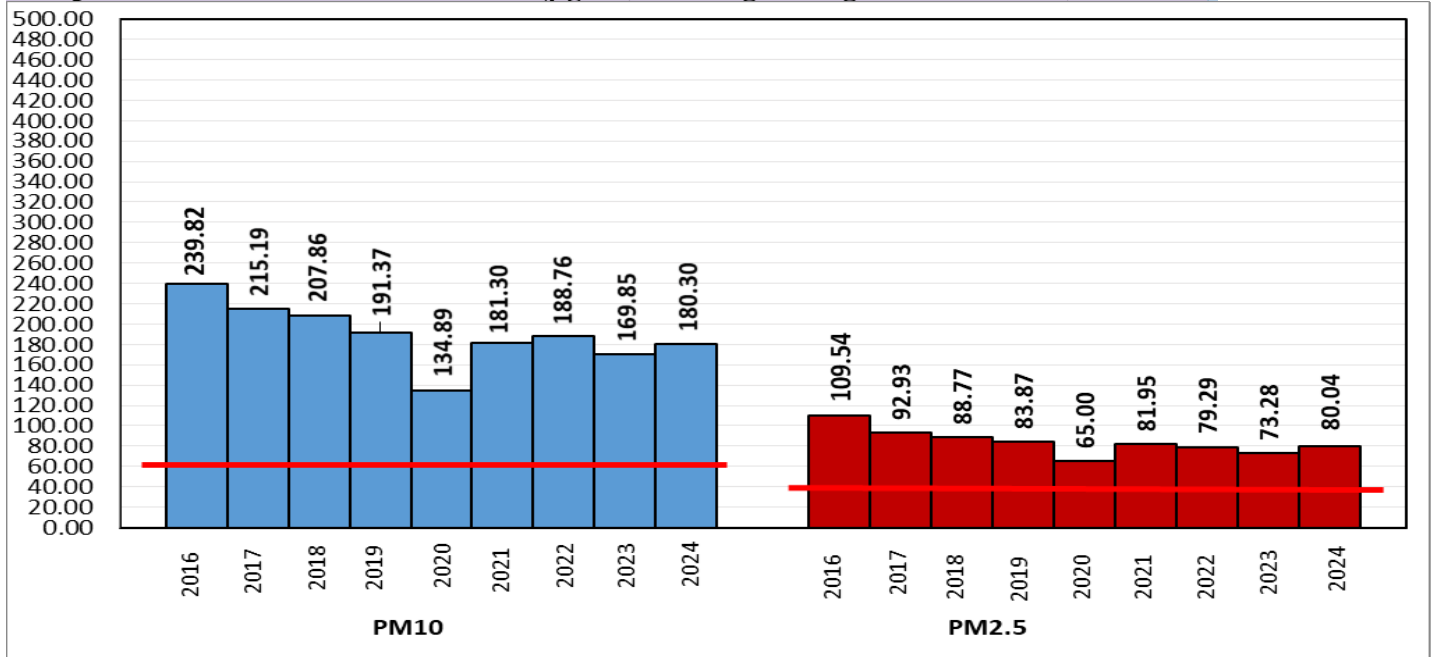

Central Pollution Control Board

Air Quality Status for Delhi & NCR

Dated – October 07, 2024

Current Air Quality Status:

■ Air Quality Index (AQI) (Average of past 24 hours at 4 PM) in comparison with last two years

	2024			2023			2022		
	Air Quality	AQI Value	Prominent Pollutant	Air Quality	AQI Value	Prominent Pollutant	Air Quality	AQI Value	Prominent Pollutant
Delhi	Moderate	126↓	PM ₁₀	Poor	216↑	PM ₁₀ , PM _{2.5}	Satisfactory	55↓	PM ₁₀ , CO
Faridabad	Satisfactory	80↓	PM ₁₀ , CO, PM _{2.5}	Moderate	198↓	PM _{2.5}	Satisfactory	52↓	PM ₁₀ , O ₃
Ghaziabad	Moderate	163↑	PM _{2.5} , PM ₁₀	Poor	210↓	PM ₁₀	Good	44↓	NO ₂ , PM ₁₀
Greater Noida	Moderate	126↓	PM ₁₀	Poor	292↑	PM ₁₀	Good	49↓	PM ₁₀ , CO
Gurugram	Moderate	120↑	PM _{2.5}	Moderate	172↓	PM _{2.5}	Good	41↓	PM ₁₀
Noida	Moderate	121↓	PM ₁₀	Poor	250↑	PM ₁₀	Good	50↓	PM ₁₀ , CO, SO ₂

*Data available for 34(2024), 36(2023), 32(2022) stations in Delhi today. # ↑, ↓ arrows indicate a decrease/increase as compared to the value on the previous day.

Comparative status of AQI - Delhi from 01 January to 07 Oct 2016-2024

Comparative status of PM₁₀ and PM_{2.5} (µg/m³) running average – Till Oct 06 (2016-2024)

*Red line shows the annual average concentration standards for PM₁₀ and PM_{2.5}.

■ Daily Average of Particulates in Delhi (24 hourly average value; from 06:00am of 06.10.24 to 06:00 am of 07.10.24)