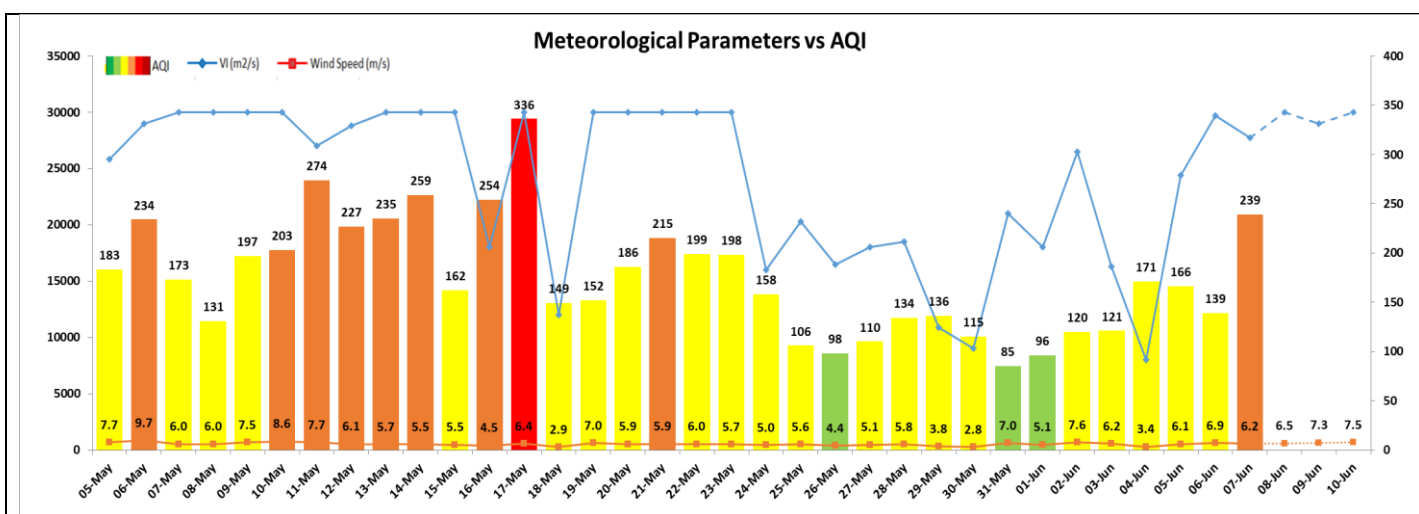

Wind Forecast for Delhi:

	Wind speed (at surface) in km/h		Wind speed (at 900 m) in km/h	Wind Direction	
	As per IMD (range)	As per windy.com (at 16:00 hrs.)	As per windy.com (at 16:00hrs)	As per IMD	As per windy.com at 900m
June 08, 2023	Upto 16	20	34	NW	NW
June 09, 2023	18 to 32	21	32	NW	NW
June 10, 2023	26 to 30	19	32	WNW	NW

IMD Alert for Tomorrow (08.06.2023):

The air quality is likely to remain in Poor category from 07.06.2023 to 10.06.2023. The predominant surface wind is likely to be coming from Northwest directions in Delhi with wind speed upto 16 kmph and mainly cloudy sky on 08.06.2023. Ventilation index is likely to be 30000 m²/s.

Hotspots for Today

City	Station Name	AQI value	Air Quality	Prominent Pollutant
Delhi	Aya Nagar, Delhi - IMD	332	Very Poor	PM₁₀
	NSIT Dwarka, Delhi - CPCB	328	Very Poor	PM_{2.5}
	R K Puram, Delhi - DPCC	293	Poor	PM_{2.5}
	IGI Airport (T3), Delhi - IMD	281	Poor	PM₁₀
	Mundka, Delhi - DPCC	281	Poor	PM₁₀
Faridabad	Sector 11, Faridabad - HSPCB	374	Very Poor	PM_{2.5}
Gurugram	Sector-51, Gurugram - HSPCB	378	Very Poor	PM_{2.5}
Ghaziabad	Vasundhara, Ghaziabad - UPPCB	226	Poor	PM₁₀
	Sanjay Nagar, Ghaziabad - UPPCB	221	Poor	PM₁₀
	Loni, Ghaziabad - UPPCB	217	Poor	PM₁₀
Greater Noida	Knowledge Park - III, Greater Noida - UPPCB	248	Poor	PM₁₀
Noida	Sector - 125, Noida - UPPCB	244	Poor	NO₂