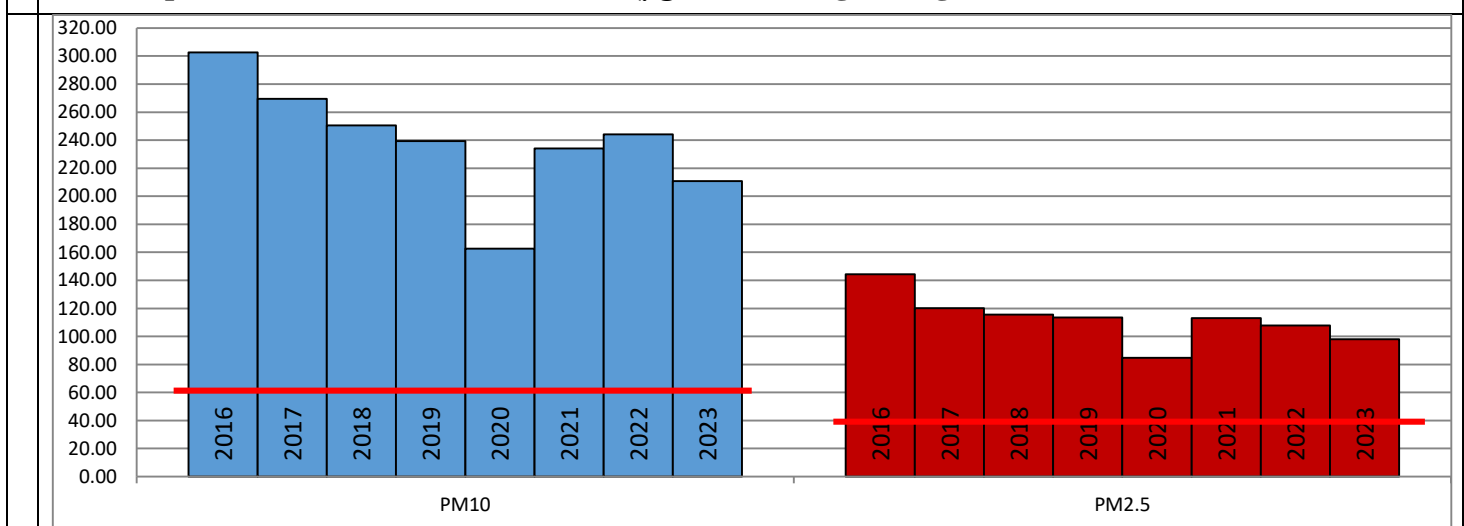

Central Pollution Control Board

Air Quality Status for Delhi & NCR

Dated - June 07, 2023

Current Air Quality Status:

Air Quality Index (AQI) (Average of past 24 hours at 4 PM)

	Air Quality	AQI Value	Prominent Pollutant
Delhi	Poor	239 ↑	PM₁₀, PM_{2.5}
Faridabad	Poor	287 ↑	PM_{2.5}
Ghaziabad	Poor	215 ↑	PM₁₀
Greater Noida	Poor	240 ↑	PM₁₀
Gurugram	Very Poor	311 ↑	PM_{2.5}
Noida	Moderate	226 ↑	NO₂

*Data available for 38 stations in Delhi today. # ↑, ↓ arrows indicate a decrease/increase as compared to the value on the previous day.

Comparative status of AQI - Delhi from 01 January to 07 June 2016-2023

Category	Year	2016	2017	2018	2019	2020	2021	2022	2023	2016	2017	2018	2019	2020	2021	2022	2023
	No. of days	155	158	158	158	159	158	158	158	2016	2017	2018	2019	2020	2021	2022	2023
Good (0-50)		0	0	0	0	0	0	0	0								
Satisfactory (51-100)		0	1	2	2	30	6	4	8	17	41	50	62	105	66	38	80
Moderate (101-200)		17	40	48	60	75	60	34	72								
Poor (201-300)		80	81	77	63	37	54	100	54								
Very Poor (301-400)		52	36	28	26	15	32	19	21	138	117	108	96	54	92	120	78
Severe (>401)		6	0	3	7	2	6	1	3								

Comparative status of PM₁₀ and PM_{2.5} (µg/m³) running average - Till June 06 (2016-2023)

Hotspots for Today:

*Details given overleaf

Delhi	Aya Nagar, NSIT Dwarka, R K Puram, IGI Airport (T3), Mundka,	Ghaziabad	Vasundhara, Sanjay nagar, Loni
Faridabad	Sector-11	Greater Noida	Knowledge Park - III
Gurugram	Sector-51	Noida	Sector - 125