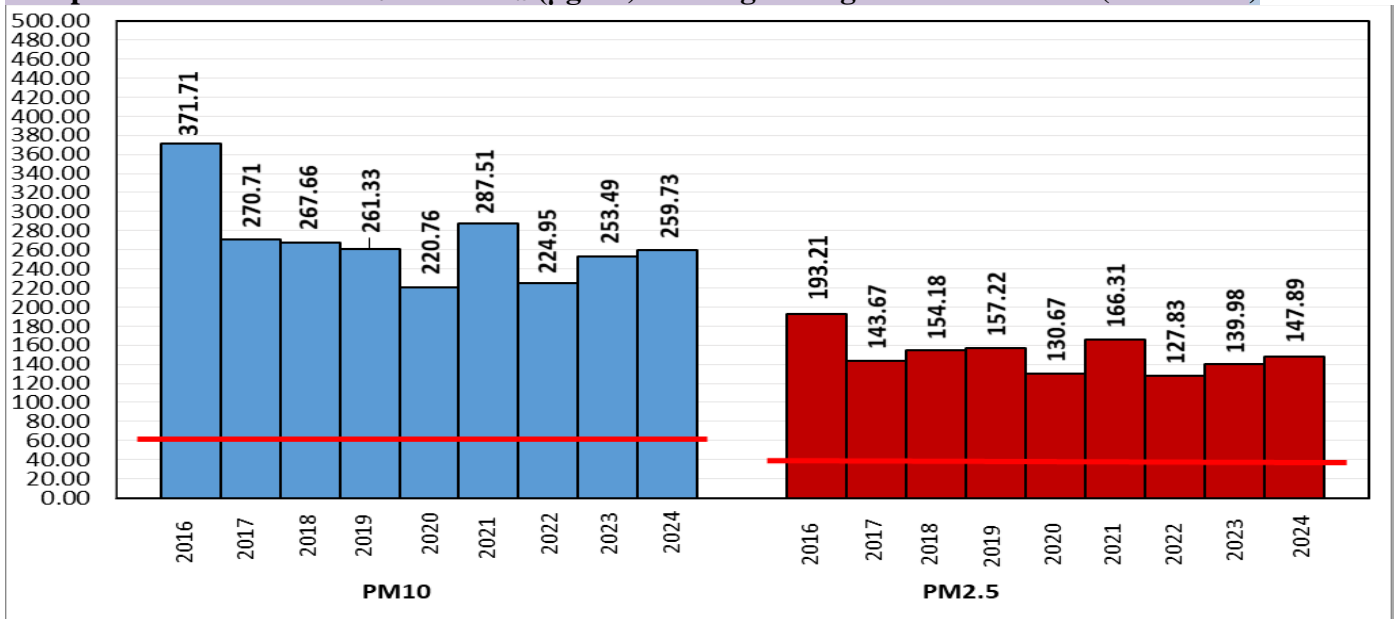

2024			2023			2022		
	Air Quality	AQI Value	Prominent Pollutant	Air Quality	AQI Value	Prominent Pollutant	Air Quality	AQI Value	Prominent Pollutant
Delhi	Moderate	181↑	PM2.5	Moderate	173↑	PM2.5	Poor	237↑	PM2.5
Faridabad	Poor	209↑	PM2.5	Moderate	120↓	PM2.5	Poor	230↑	PM10, PM2.5, O₃
Ghaziabad	Moderate	137↑	PM10, PM2.5	Moderate	140↑	PM10, PM2.5	Poor	293↑	PM10, PM2.5
Greater Noida	Moderate	185↑	PM10, PM2.5	Moderate	144↑	PM10	Poor	210↑	PM10, PM2.5
Gurugram	Poor	236↑	PM2.5	Moderate	164↑	PM2.5	Poor	205↑	PM10, PM2.5
Noida	Moderate	150↑	PM10, PM2.5	Moderate	144↑	PM10	Poor	169↑	PM2.5

*Data available for 38(2024), 37(2023), 34(2022) stations in Delhi today. # ↑, ↓ arrows indicate a decrease/increase as compared to the value on the previous day.

Comparative status of AQI - Delhi from 01 January to 07 March 2016-2024

Category	Year	2016	2017	2018	2019	2020	2021	2022	2023	2024	2016	2017	2018	2019	2020	2021	2022	2023	2024
	No. of days	67	66	66	66	67	66	66	66	67	2016	2017	2018	2019	2020	2021	2022	2023	2024
Good (0–50)		0	0	0	0	0	0	0	0	0	0	0	0	0	0	0	0	0	0
Satisfactory (51–100)		0	0	0	1	5	0	3	0	0	2	7	11	15	15	7	20	18	21
Moderate (101–200)		2	7	11	14	10	7	17	18	21	2	7	11	15	15	7	20	18	21
Poor (201–300)		18	35	31	23	35	23	28	25	12	18	35	31	23	35	23	28	25	12
Very Poor (301–400)		41	24	21	21	15	30	17	20	31	65	59	55	51	52	59	46	48	46
Severe (>401)		6	0	3	7	2	6	1	3	3	6	0	3	7	2	6	1	3	3

Comparative status of PM₁₀ and PM_{2.5} (µg/m³) running average – Till March 06 (2016-2024)

*Red line shows the annual average concentration standards for PM₁₀ and PM_{2.5}.

Daily Average of Particulates in Delhi (24 hourly average value; from 06:00am of 06.03.24 to 06:00 am of 07.03.24)

Date ↓ / parameter →	PM_{2.5} (µg/m³)	PM₁₀ (µg/m³)
06- March -2024	77↑	165↑