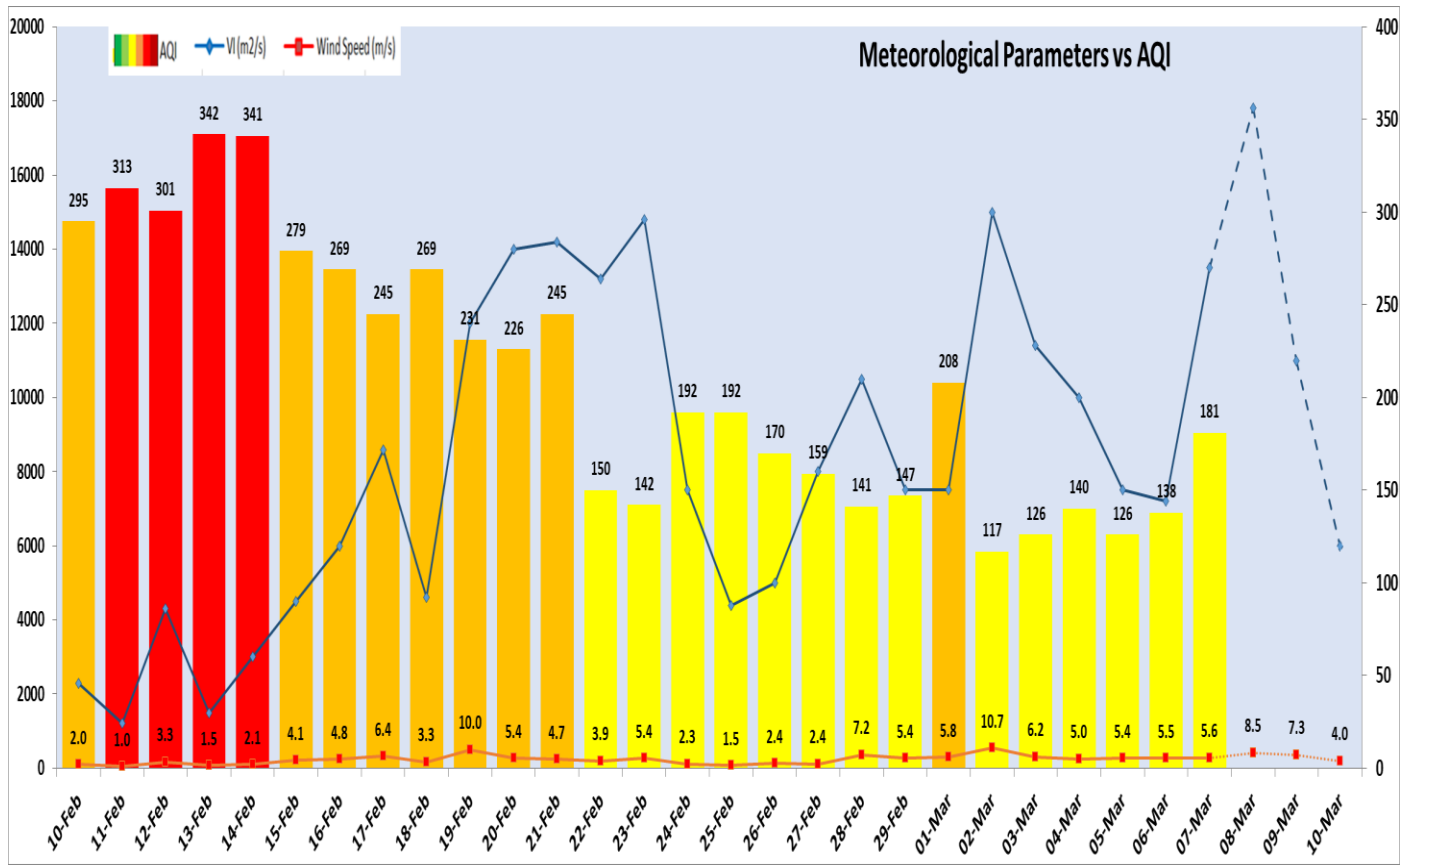

### Air Quality Index (AQI) (Average of past 24 hours at 4 PM) in comparison with last two years

	2024			2023			2022		
	Air Quality	AQI Value	Prominent Pollutant	Air Quality	AQI Value	Prominent Pollutant	Air Quality	AQI Value	Prominent Pollutant
Delhi	Moderate	181↑	PM2.5	Moderate	173↑	PM2.5	Poor	237↑	PM2.5
Faridabad	Poor	209↑	PM2.5	Moderate	120↓	PM2.5	Poor	230↑	PM10, PM2.5, O <sub>3</sub>
Ghaziabad	Moderate	137↑	PM10, PM2.5	Moderate	140↑	PM10, PM2.5	Poor	293↑	PM10, PM2.5
Greater Noida	Moderate	185↑	PM10, PM2.5	Moderate	144↑	PM10	Poor	210↑	PM10, PM2.5
Gurugram	Poor	236↑	PM2.5	Moderate	164↑	PM2.5	Poor	205↑	PM10, PM2.5
Noida	Moderate	150↑	PM10, PM2.5	Moderate	144↑	PM10	Poor	169↑	PM2.5

### Daily Average of Particulates in Delhi (24 hourly average value; from 06:00am of 06.03.24 to 06:00 am of 07.03.24)

Date ↓ / parameter →	PM <sub>2.5</sub> (µg/m <sup>3</sup> )	PM <sub>10</sub> (µg/m <sup>3</sup> )
06- March -2024	77↑	165↑

Forecast by IITM(Delhi):

	Mar 08, 2024	Mar 09, 2024	Mar 10, 2024
<b>AQI Category</b>	Moderate	Moderate	Moderate

Wind Forecast for Delhi:

	Wind speed (at surface) in km/h		Wind speed (at 900 m) in km/h	Wind Direction	
	As per IMD (range)	As per windy.com (at 16:00 hrs.)	As per windy.com (at 16:00hrs)	As per IMD	As per windy.com at 900m
Mar 08. 2024	04-10	11	22	NW	NW
Mar 09. 2024	16-22	10	26	NW	NW
Mar 10. 2024	16-22	08	16	VAR	NW

## Delhi Temperature in (°C)

Date	Minimum	Maximum
04-03-2024	9.5	26.2
05-03-2024	9.0	24.9
06-03-2024	9.0	23.4
07-03-2024	8.8	23.6