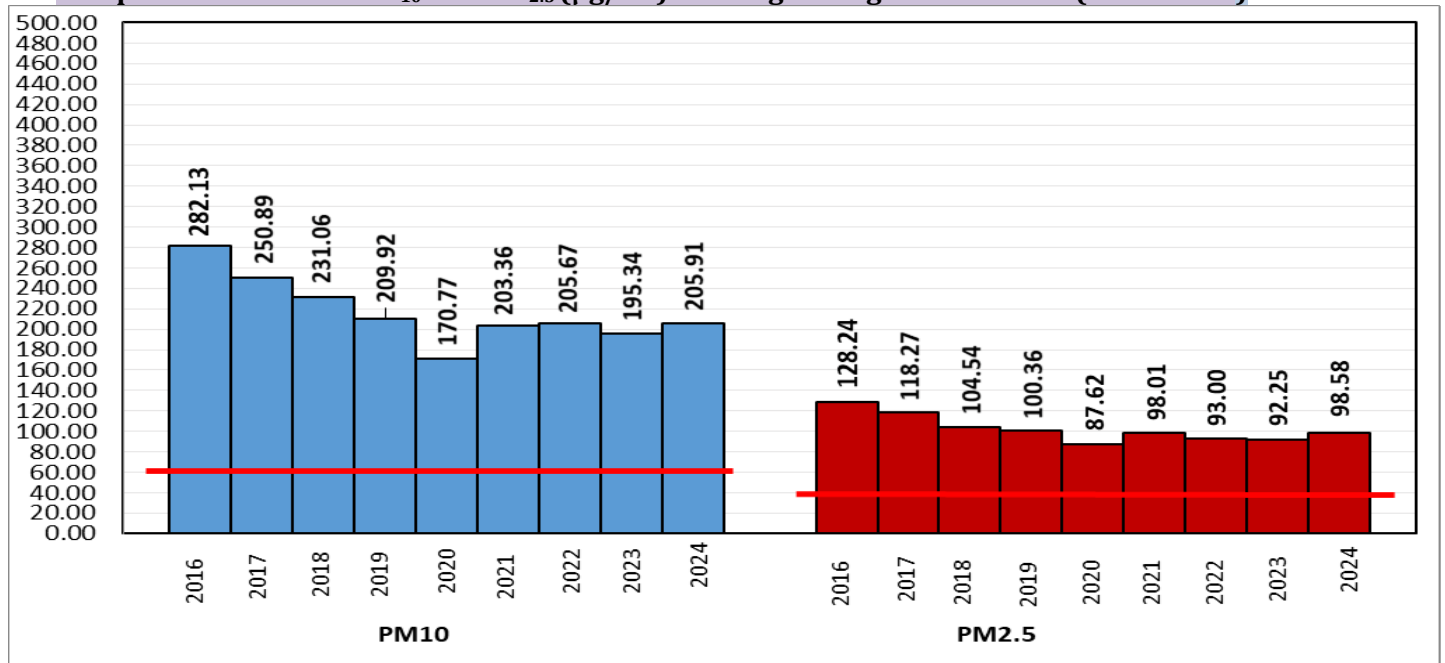

Central Pollution Control Board

Air Quality Status for Delhi & NCR

Dated – December 06, 2024

Current Air Quality Status:

Air Quality Index (AQI) (Average of past 24 hours at 4 PM) in comparison with last two years

	2024			2023			2022		
	Air Quality	AQI Value	Prominent Pollutant	Air Quality	AQI Value	Prominent Pollutant	Air Quality	AQI Value	Prominent Pollutant
Delhi	Moderate	197↑	PM _{2.5} , PM ₁₀ , O ₃	Poor	286↓	PM _{2.5}	Very Poor	353↑	PM ₁₀ , PM _{2.5}
Faridabad	Moderate	180↑	PM _{2.5} , PM ₁₀	Moderate	189↓	PM ₁₀ , PM _{2.5}	Very Poor	343↑	PM _{2.5}
Ghaziabad	Moderate	136↑	PM _{2.5} , PM ₁₀	Poor	230↑	PM _{2.5}	Poor	284↑	PM _{2.5}
Greater Noida	Moderate	180↑	PM _{2.5} , PM ₁₀	Poor	232↓	PM _{2.5}	Very Poor	338↓	PM _{2.5}
Gurugram	Moderate	168↑	PM _{2.5}	Poor	227↓	PM _{2.5}	Poor	278↓	PM _{2.5}
Noida	Moderate	125↑	PM _{2.5} , PM ₁₀	Poor	220↓	PM _{2.5}	Poor	300↓	PM _{2.5}

Category	Year	2016	2017	2018	2019	2020	2021	2022	2023	2024	2016	2017	2018	2019	2020	2021	2022	2023	2024	
	No. of days	329	340	340	340	341	340	340	340	341	2016	2017	2018	2019	2020	2021	2022	2023	2024	
Good (0–50)		0	2	0	2	5	1	3	1	0										
Satisfactory (51–100)		23	45	53	58	95	72	65	60	66	110	150	158	179	226	197	160	206	204	
Moderate (101–200)		87	103	105	119	126	124	92	145	138										
Poor (201–300)		119	107	110	97	65	69	127	75	63										
Very Poor (301–400)		75	75	58	47	38	56	48	47	63	219	190	182	161	115	143	180	134	137	
Severe (>401)		25	8	14	17	12	18	5	12	11										

Comparative status of PM₁₀ and PM_{2.5} (µg/m³) running average - Till Dec 05 (2016-2024)

*Red line shows the annual average concentration standards for PM₁₀ and PM_{2.5}.

Daily Average of Particulates in Delhi (24 hourly average value; from 06:00am of 05.12.24 to 06:00 am of 06.12.24)