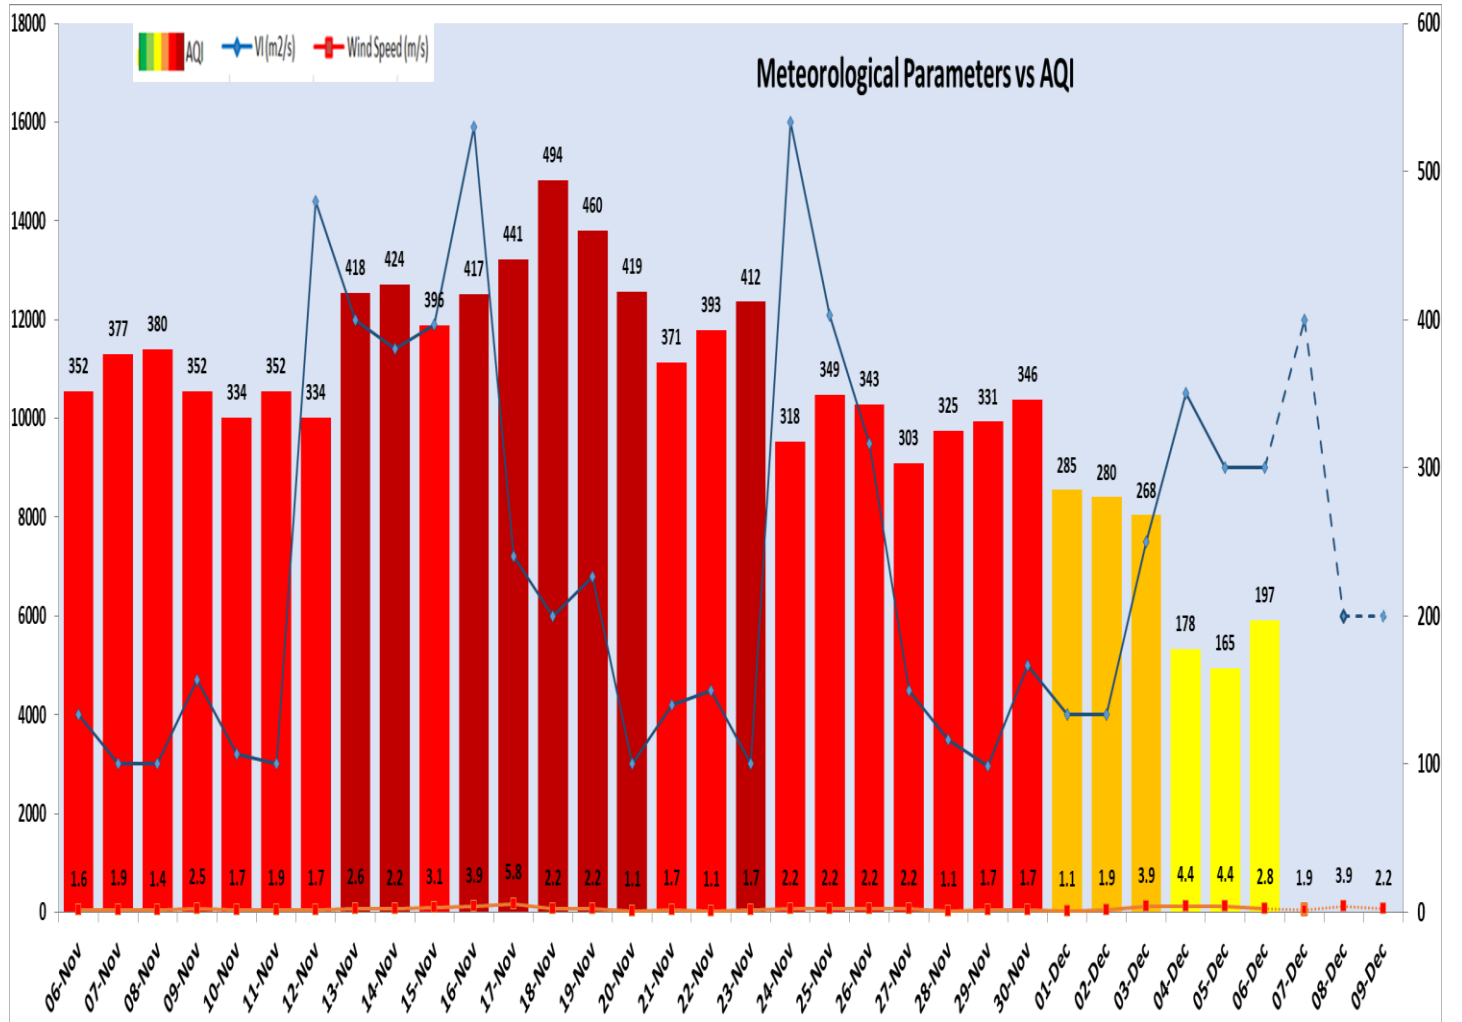

Comparative status of PM₁₀ and PM_{2.5} (µg/m³) running average - Till Dec 05 (2016-2024)

*Red line shows the annual average concentration standards for PM₁₀ and PM_{2.5}.

Daily Average of Particulates in Delhi (24 hourly average value; from 06:00am of 05.12.24 to 06:00 am of 06.12.24)

Forecast by IITM(Delhi):

	Dec 07, 2024	Dec 08, 2024	Dec 09, 2024
AQI Category	Poor	Poor	Poor

Wind Forecast for Delhi:

	Wind speed (at surface) in km/h		Wind speed (at 900 m) in km/h	Wind Direction	
	As per IMD (range)	As per windy.com (at 16:00 hrs.)	As per windy.com (at 16:00hrs)	As per IMD	As per windy.com at 900m
Dec 07, 2024	04-10	04	07	NE/E	SE
Dec 08, 2024	08-20	12	45	SE/E	S
Dec 09, 2024	04-12	05	06	E/ESE	W

Delhi Temperature in (°C)*

Date	Minimum	Maximum
03-12-2024	10.5	27.4
04-12-2024	12.0	28.2
05-12-2024	8.5	28.0
06-12-2024	8.5	25.1

* Source – IMD (08:30 hrs.)

▪ *Hotspots for Today

City	Station Name	AQI value	Air Quality	Prominent Pollutant
Delhi	Shadipur, Delhi - CPCB	281	Poor	PM _{2.5}
	Sri Aurobindo Marg, Delhi - DPCC	257	Poor	Ozone
	Mundka, Delhi - DPCC	254	Poor	PM ₁₀
	Jahangirpuri, Delhi - DPCC	251	Poor	PM _{2.5}
	Anand Vihar, Delhi - DPCC	248	Poor	PM _{2.5}
Faridabad	Sector 30, Faridabad - HSPCB	332	Very Poor	PM _{2.5}
Gurugram	Sector-51, Gurugram - HSPCB	227	Poor	PM _{2.5}
	Teri Gram, Gurugram - HSPCB	174	Moderate	PM _{2.5}
Ghaziabad	Loni, Ghaziabad - UPPCB	172	Moderate	PM _{2.5}
	Indirapuram, Ghaziabad - UPPCB	156	Moderate	PM _{2.5}
Greater Noida	Knowledge Park - V, Greater Noida - UPPCB	208	Poor	PM _{2.5}
Noida	Sector - 62, Noida - IMD	162	Moderate	PM ₁₀
	Sector-116, Noida - UPPCB	140	Moderate	PM ₁₀