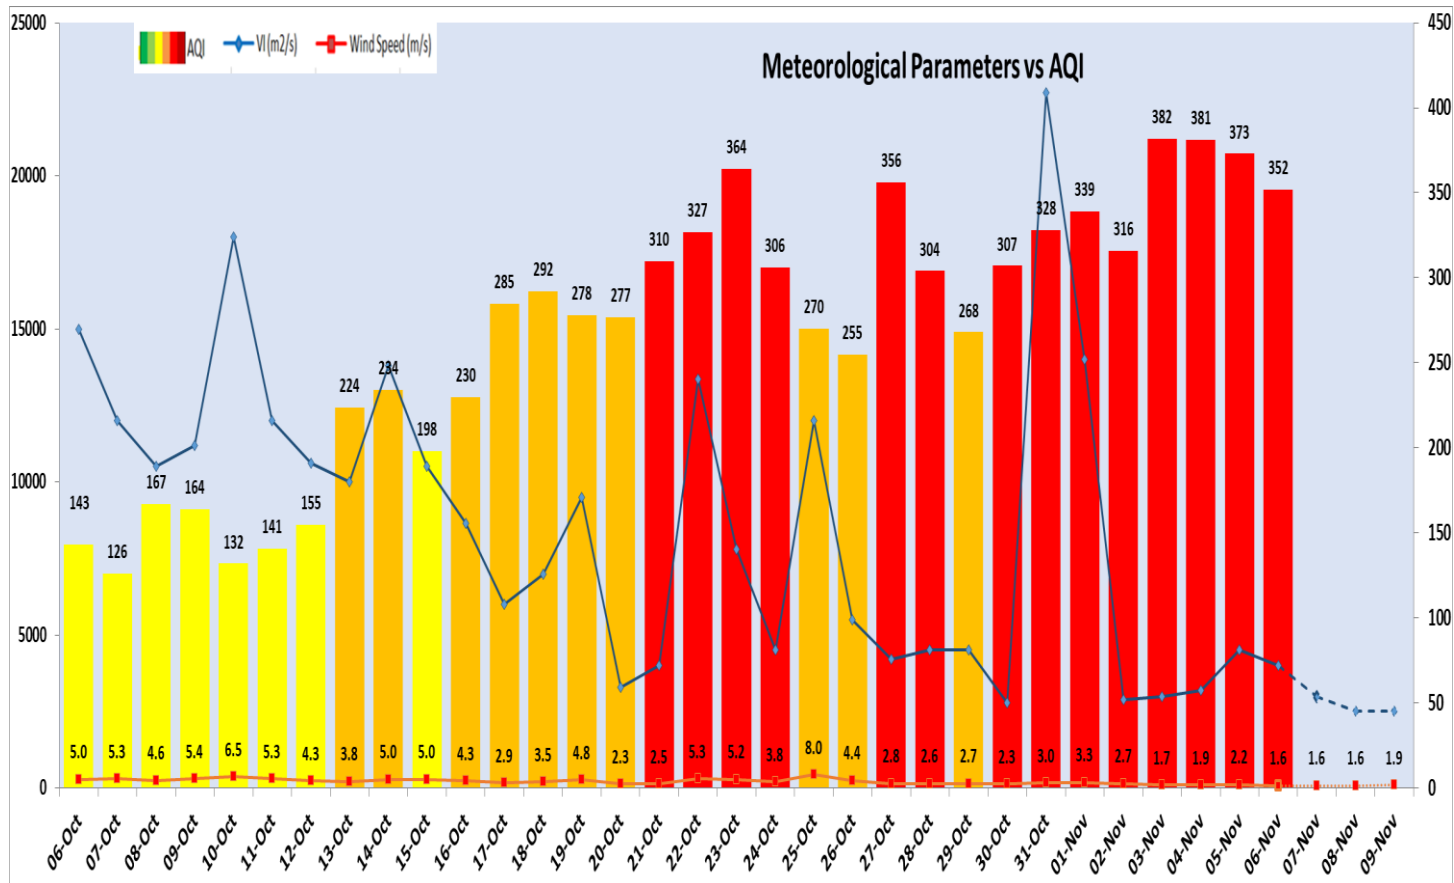

Delhi Temperature in (°C)

Date	Minimum	Maximum
03-11-2024	16.5	33.9
04-11-2024	16.6	33.2
05-11-2024	17.6	32.1
06-11-2024	17.2	32.6

* Source – IMD (08:30 hrs.)

*Hotspots for Today

City	Station Name	AQI value	Air Quality	Prominent Pollutant
Delhi	NSIT Dwarka, Delhi - CPCB	449	Severe	PM_{2.5}
	Wazirpur, Delhi - DPCC	426	Severe	PM₁₀
	Mundka, Delhi - DPCC	419	Severe	PM₁₀
	Jahangirpuri, Delhi - DPCC	409	Severe	PM₁₀
	Bawana, Delhi - DPCC	401	Severe	PM_{2.5}
Faridabad	Sector- 16A, Faridabad - HSPCB	273	Poor	PM_{2.5}
	New Industrial Town, Faridabad - HSPCB	266	Poor	PM_{2.5}
Gurugram	NISE Gwal Pahari, Gurugram - IMD	324	Very Poor	PM_{2.5}
	Teri Gram, Gurugram - HSPCB	301	Very Poor	PM_{2.5}
Ghaziabad	Loni, Ghaziabad - UPPCB	374	Very Poor	PM_{2.5}
	Vasundhara, Ghaziabad - UPPCB	319	Very Poor	PM_{2.5}
Greater Noida	Knowledge Park - III, Greater Noida - UPPCB	292	Poor	PM_{2.5}
Noida	Sector-116, Noida - UPPCB	314	Very Poor	PM_{2.5}
	Sector - 62, Noida - IMD	298	Poor	PM_{2.5}