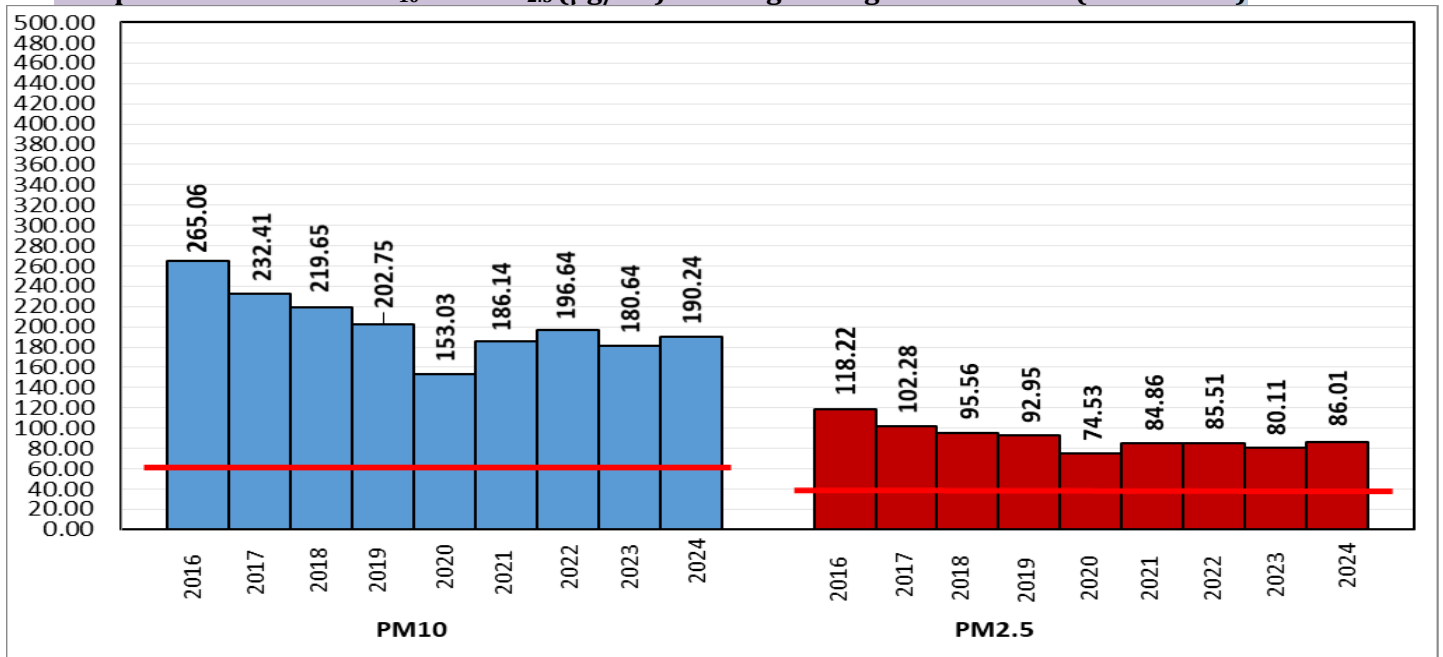

Air Quality Index (AQI) (Average of past 24 hours at 4 PM) in comparison with last two years

	2024			2023			2022		
	Air Quality	AQI Value	Prominent Pollutant	Air Quality	AQI Value	Prominent Pollutant	Air Quality	AQI Value	Prominent Pollutant
Delhi	Very Poor	352↓	PM₁₀, PM_{2.5}	Severe	421↓	PM_{2.5}	Very Poor	339↓	PM_{2.5}
Faridabad	Poor	237↓	PM_{2.5}	Severe	412↓	PM_{2.5}	Very Poor	311↓	PM_{2.5}
Ghaziabad	Poor	281↑	PM_{2.5}	Very Poor	391↓	PM_{2.5}	Poor	288↓	PM_{2.5}
Greater Noida	Poor	264↓	PM₁₀, PM_{2.5}	Severe	420↑	PM_{2.5}	Poor	299↓	PM_{2.5}
Gurugram	Poor	293↓	PM_{2.5}	Very Poor	373↓	PM_{2.5}	Very Poor	308↓	PM_{2.5}
Noida	Poor	265	PM_{2.5}	Very Poor	384↓	PM_{2.5}	Very Poor	330↓	PM_{2.5}

*Data available for 39(2024), 32(2023), 36(2022) stations in Delhi today. # ↑, ↓ arrows indicate a decrease/increase as compared to the value on the previous day.

Comparative status of AQI - Delhi from 01 January to 06 Nov 2016-2024

Category	Year	2016	2017	2018	2019	2020	2021	2022	2023	2024	2016	2017	2018	2019	2020	2021	2022	2023	2024	
	No. of days	299	310	310	310	311	310	310	310	311	2016	2017	2018	2019	2020	2021	2022	2023	2024	
Good (0–50)		0	2	0	2	5	1	3	1	0										
Satisfactory (51–100)		23	45	53	57	95	72	65	60	66	110	149	157	175	224	197	160	206	201	
Moderate (101–200)		87	102	104	116	124	124	92	145	135										
Poor (201–300)		116	104	105	89	56	68	115	69	60										
Very Poor (301–400)		62	54	40	34	27	37	31	28	47	189	161	153	135	87	113	150	104	110	
Severe (>401)		11	3	8	12	4	8	4	7	3										

Comparative status of PM₁₀ and PM_{2.5} (µg/m³) running average - Till Nov 05 (2016-2024)

*Red line shows the annual average concentration standards for PM₁₀ and PM_{2.5}.

Daily Average of Particulates in Delhi (24 hourly average value; from 06:00am of 05.11.24 to 06:00 am of 06.11.24)

Date ↓ / parameter →	PM_{2.5} (µg/m³)	PM₁₀ (µg/m³)
05-Nov-2024	206↓	364↓