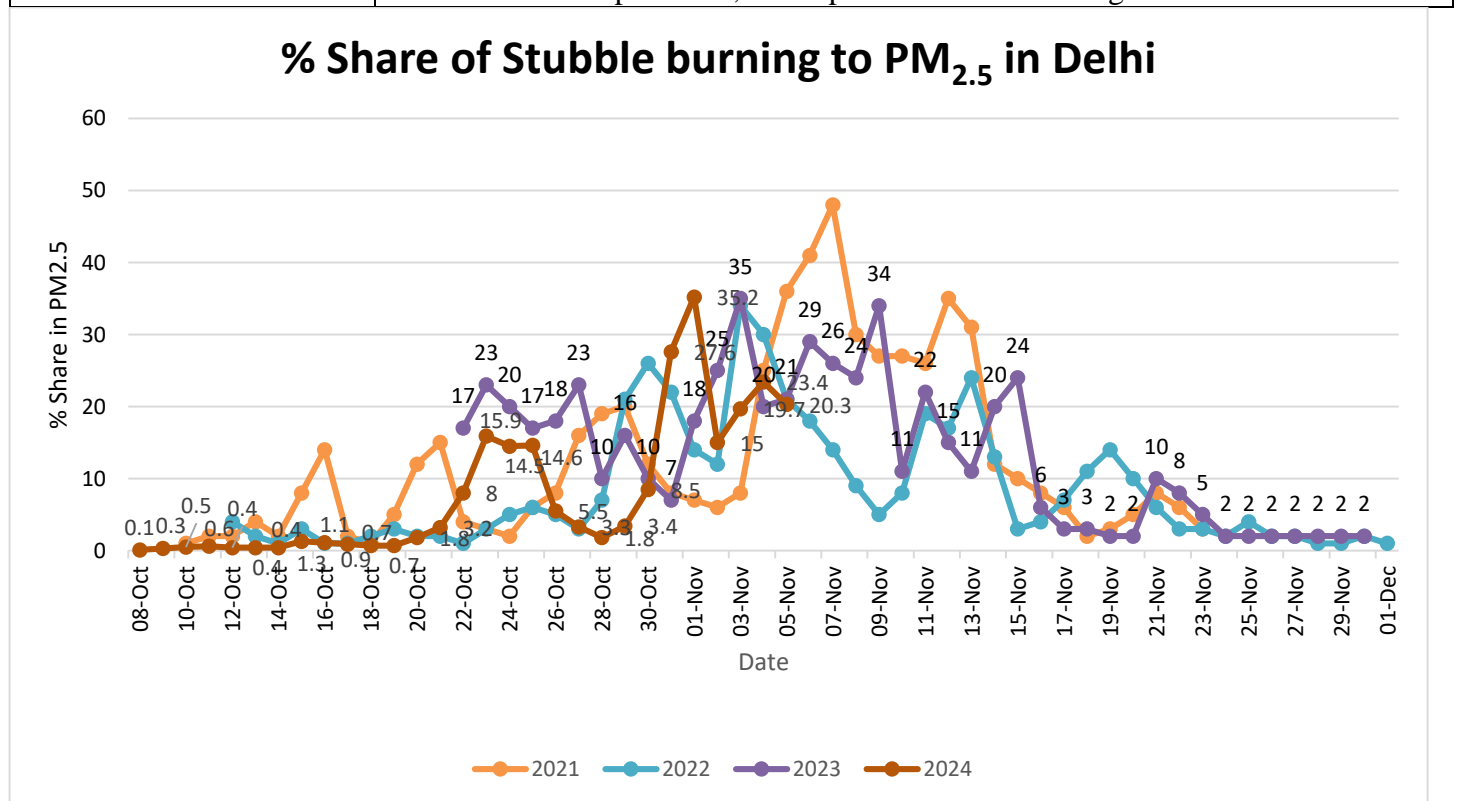

Hotspots for Today: *Details given below

Delhi	NSIT Dwarka, Wazirpur, Mundka, Jahangirpuri, Bawana	Ghaziabad	Loni, Vasundhara
Faridabad	Sector- 16A, New Industrial Town	Greater Noida	Knowledge Park - III
Gurugram	NISE Gwal Pahari, Teri Gram	Noida	Sector-116, Sector - 62

Forecast by IITM(Delhi):

	Nov 07, 2024	Nov 08, 2024	Nov 09, 2024
AQI Category	Very Poor	Very Poor	Very Poor

Wind Forecast for Delhi:

	Wind speed (at surface) in km/h		Wind speed (at 900 m) in km/h	Wind Direction	
	As per IMD (range)	As per windy.com (at 16:00 hrs.)	As per windy.com (at 16:00hrs)	As per IMD	As per windy.com at 900m
Nov 07, 2024	04-08	06	07	SE	NW
Nov 08, 2024	04-08	04	04	SE/NE	NW
Nov 09, 2024	04-10	03	05	S/SE	NW

IMD Alert for Tomorrow (07.11.2024):

The air quality is likely to be in Very Poor category from 07.11.2024 to 09.11.2024. The predominant surface wind is likely to be coming from Southeast direction in Delhi with wind speed 04-08 kmph, smog/shallow fog likely in the morning, smog/mist is likely in the night and mainly clear sky on 07.11.2024. Ventilation index is likely to be 3000 m²/s.

Active Fire Events (AFE):

Date	Punjab		Haryana	
	No. of AFE on the day	Total AFE since September 15	No. of AFE on the day	Total AFE since September 15
05.11.2024	361	4755	09	879
05.11.2023	3230	17403	109	1514
05.11.2022	2817	29400	90	2530

% Share of Stubble burning to PM_{2.5} in Delhi
05.11.2024 *As per IITM, the impact of stubble burning is ~ 20.3 %