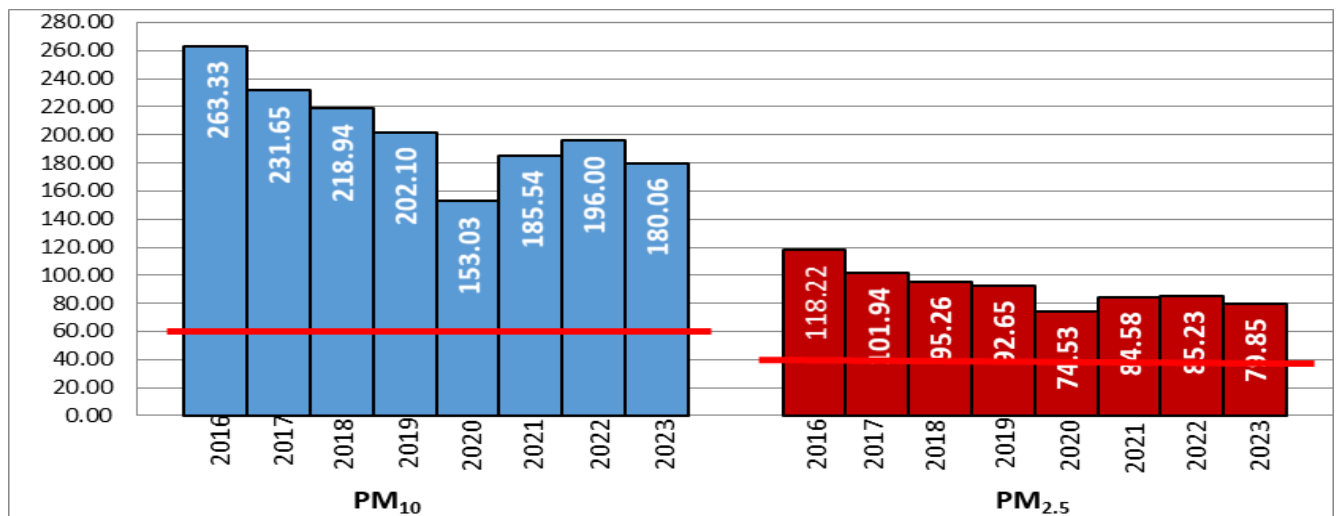

Current Air Quality Status:

Air Quality Index (AQI) (Average of past 24 hours at 4 PM) in comparison with last two years

	2023			2022			2021(Covid- Year)		
	Air Quality	AQI Value	Prominent Pollutant	Air Quality	AQI Value	Prominent Pollutant	Air Quality	AQI Value	Prominent Pollutant
Delhi	Severe	421 ↓	PM2.5	Very Poor	339 ↓	PM2.5	Severe	437 ↓	PM10, PM2.5
Faridabad	Severe	412 ↓	PM2.5	Very Poor	311 ↓	PM2.5	Severe	449 ↓	PM2.5
Ghaziabad	Very Poor	391 ↓	PM2.5	Poor	288 ↓	PM2.5	Severe	466 ↓	PM2.5
Greater Noida	Severe	420 ↑	PM2.5	Poor	299 ↓	PM2.5	Severe	414 ↓	PM2.5
Gurugram	Very Poor	373 ↓	PM2.5	Very Poor	308 ↓	PM2.5	Severe	456 ↓	PM2.5
Noida	Very Poor	384 ↓	PM2.5	Very Poor	330 ↓	PM2.5	Severe	461 ↓	PM10, PM2.5

*Data available for 32(2023), 36(2022), 37(2021) stations in Delhi today. # ↑, ↓ arrows indicate a decrease/increase as compared to the value on the previous day.

Comparative status of AQI - Delhi from 01 January to 06 November 2016-2023

Category	Year	2016	2017	2018	2019	2020	2021	2022	2023	2016	2017	2018	2019	2020	2021	2022	2023
	No. of days	299	310	310	310	311	310	310	310	110	151	156	175	224	197	160	206
Good (0-50)		0	2	0	2	4	1	3	1								
Satisfactory (51-100)		24	45	53	58	96	72	65	60								
Moderate (101-200)		86	104	103	115	124	124	92	145								
Poor (201-300)		116	102	104	89	56	69	115	69								
Very Poor (301-400)		62	54	42	34	27	36	31	28	189	159	154	135	87	113	150	104
Severe (>401)		11	3	8	12	4	8	4	7								

Comparative status of PM₁₀ and PM_{2.5} (µg/m³) running average - Till November 05 (2016-2023)

*Red line shows the annual average concentration standards for PM₁₀ and PM_{2.5}.

Daily Average of Particulates in Delhi

Date ↓ / parameter →	PM_{2.5} (µg/m³)	PM₁₀ (µg/m³)
05- November -2023	328 ↓	512 ↓