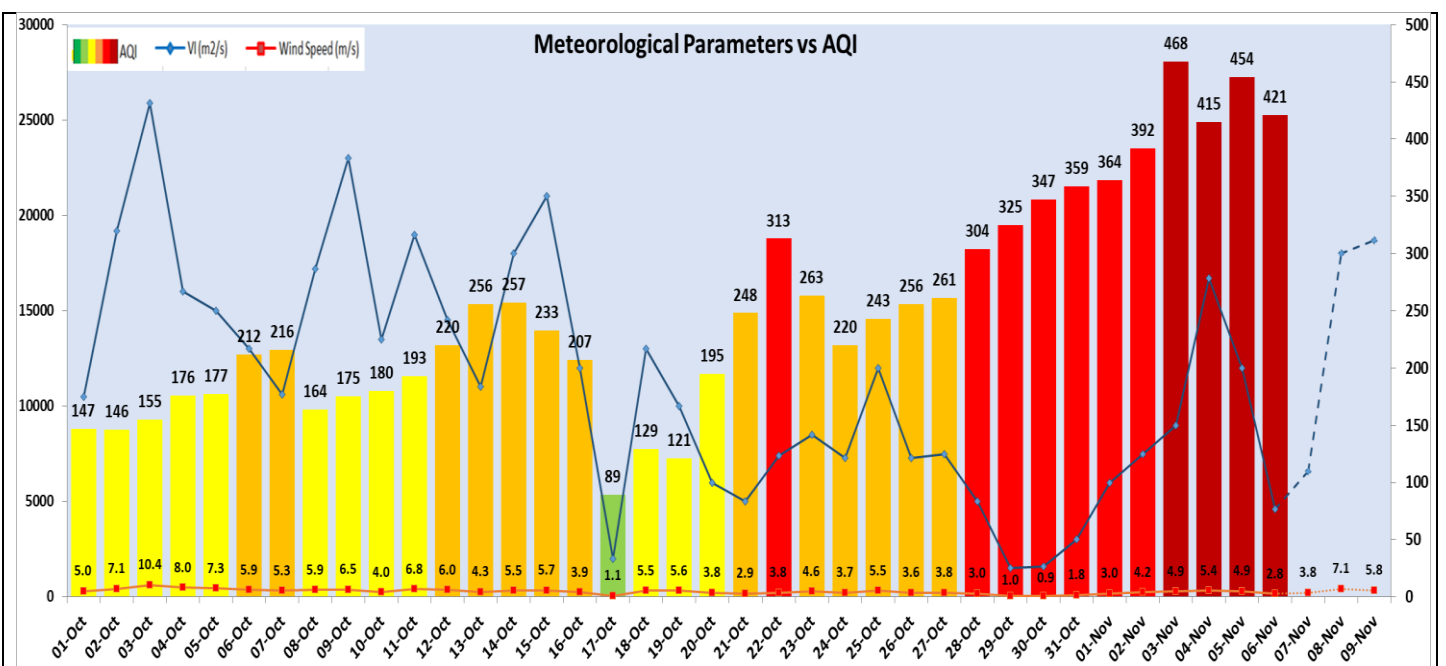

Hotspots for Today:

*Details given below

Delhi	Bawana, Jahangirpuri, Wazirpur, Rohini, Patparganj	Ghaziabad	Loni, Sanjay Nagar, Vasundhara
Faridabad	New Industrial Town, Sector- 16A	Greater Noida	Knowledge Park III
Gurugram	Sector – 51	Noida	Sector – 62, Sector-116

Forecast by IITM (Delhi):

	Nov 07, 2023	Nov 08, 2023	Nov 09, 2023
AQI Category	Severe	Severe	Severe

Wind Forecast for Delhi:

	Wind speed (at surface) in km/h		Wind speed (at 900 m) in km/h	Wind Direction	
	As per IMD (range)	As per windy.com (at 16:00 hrs.)	As per windy.com (at 16:00hrs)	As per IMD	As per windy.com at 900m
Nov 07, 2023	04-10	09	18	NW	NW
Nov 08, 2023	04-12	08	16	NW	W
Nov 09, 2023	04-12	08	19	NW/SE	W

IMD Alert for Tomorrow (07.11.2023):

The air quality is likely to remain in Severe category from 07.11.2023 to 09.11.2023. The predominant surface wind is likely to be calm during morning hours, coming from Northwest directions in Delhi with wind speed 04-10 kmph, mainly clear sky and mist/shallow fog in the morning on 07.11.2023. Ventilation index is likely to be 6600 m²/s.

Active Fire Events (AFE):

Date	Punjab		Haryana	
	Nos. on the day	Total since September 15	Nos. on the day	Total since September 15
05.11.2023	3230	17403	109	1514
05.11.2022	2817	29400	90	2530
05.11.2021	5327	28937	331	3997

* As per IITM, the impact of stubble burning is ~21 %.