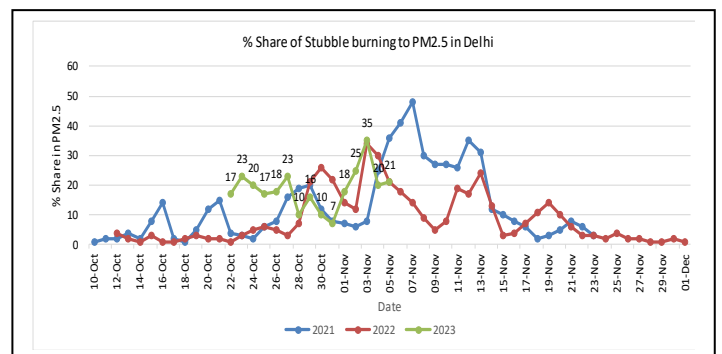

Hotspots for Today:

*Details given below

Delhi	Bawana, Jahangirpuri, Wazirpur, Rohini, Patparganj	Ghaziabad	Loni, Sanjay Nagar, Vasundhara
Faridabad	New Industrial Town, Sector- 16A	Greater Noida	Knowledge Park III
Gurugram	Sector – 51	Noida	Sector – 62, Sector-116

Forecast by IITM (Delhi):

	Nov 07, 2023	Nov 08, 2023	Nov 09, 2023
AQI Category	Severe	Severe	Severe

Wind Forecast for Delhi:

	Wind speed (at surface) in km/h		Wind speed (at 900 m) in km/h	Wind Direction	
	As per IMD (range)	As per windy.com (at 16:00 hrs.)	As per windy.com (at 16:00hrs)	As per IMD	As per windy.com at 900m
Nov 07, 2023	04-10	09	18	NW	NW
Nov 08, 2023	04-12	08	16	NW	W
Nov 09, 2023	04-12	08	19	NW/SE	W

IMD Alert for Tomorrow (07.11.2023):

The air quality is likely to remain in Severe category from 07.11.2023 to 09.11.2023. The predominant surface wind is likely to be calm during morning hours, coming from Northwest directions in Delhi with wind speed 04-10 kmph, mainly clear sky and mist/shallow fog in the morning on 07.11.2023. Ventilation index is likely to be 6600 m²/s.

Active Fire Events (AFE):

Date	Punjab		Haryana	
	Nos. on the day	Total since September 15	Nos. on the day	Total since September 15
05.11.2023	3230	17403	109	1514
05.11.2022	2817	29400	90	2530
05.11.2021	5327	28937	331	3997

* As per IITM, the impact of stubble burning is ~21 %.