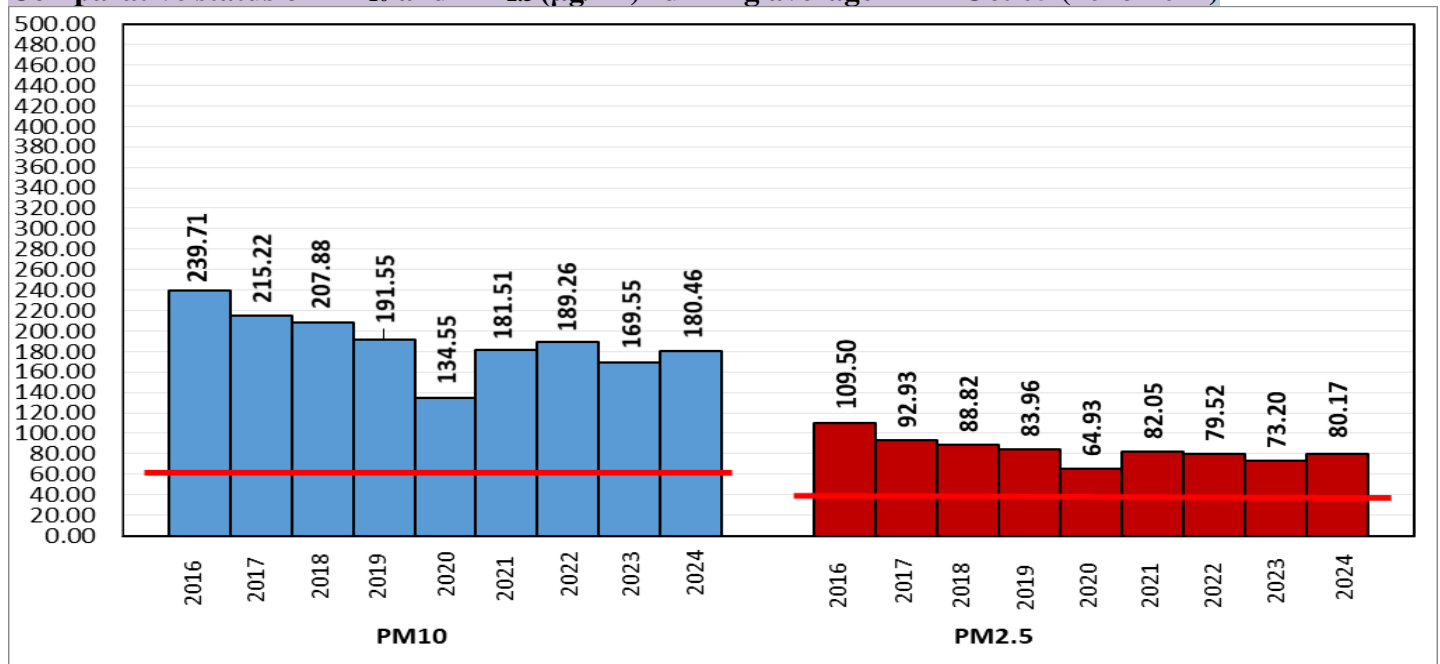

Central Pollution Control Board

Air Quality Status for Delhi & NCR

Dated – October 06, 2024

Current Air Quality Status:

Air Quality Index (AQI) (Average of past 24 hours at 4 PM) in comparison with last two years

	2024			2023			2022		
	Air Quality	AQI Value	Prominent Pollutant	Air Quality	AQI Value	Prominent Pollutant	Air Quality	AQI Value	Prominent Pollutant
Delhi	Moderate	143↓	PM ₁₀	Poor	212↑	PM _{2.5}	Satisfactory	79↓	PM _{2.5} , PM ₁₀ , CO
Faridabad	Satisfactory	82↑	PM ₁₀ , PM _{2.5} , CO	Poor	205↑	PM _{2.5}	Satisfactory	65↓	PM ₁₀ , O ₃
Ghaziabad	Moderate	162↓	PM ₁₀	Poor	214↑	PM ₁₀	Satisfactory	69↓	PM ₁₀
Greater Noida	Moderate	172↓	PM ₁₀	Poor	252↑	PM ₁₀	Good	50↓	PM ₁₀
Gurugram	Moderate	108↑	PM _{2.5}	Poor	253↑	PM _{2.5}	Satisfactory	73↓	PM ₁₀
Noida	Moderate	144↓	PM ₁₀	Poor	210↑	PM ₁₀	Satisfactory	59↓	PM ₁₀ , CO

*Data available for 34(2024), 32(2023), 33(2022) stations in Delhi today. # ↑, ↓ arrows indicate a decrease/increase as compared to the value on the previous day.

Comparative status of AQI - Delhi from 01 January to 06 Oct 2016-2024

Comparative status of PM₁₀ and PM_{2.5} (µg/m³) running average – Till Oct 05 (2016-2024)

*Red line shows the annual average concentration standards for PM₁₀ and PM_{2.5}.

Daily Average of Particulates in Delhi (24 hourly average value; from 06:00am of 05.10.24 to 06:00 am of 06.10.24)