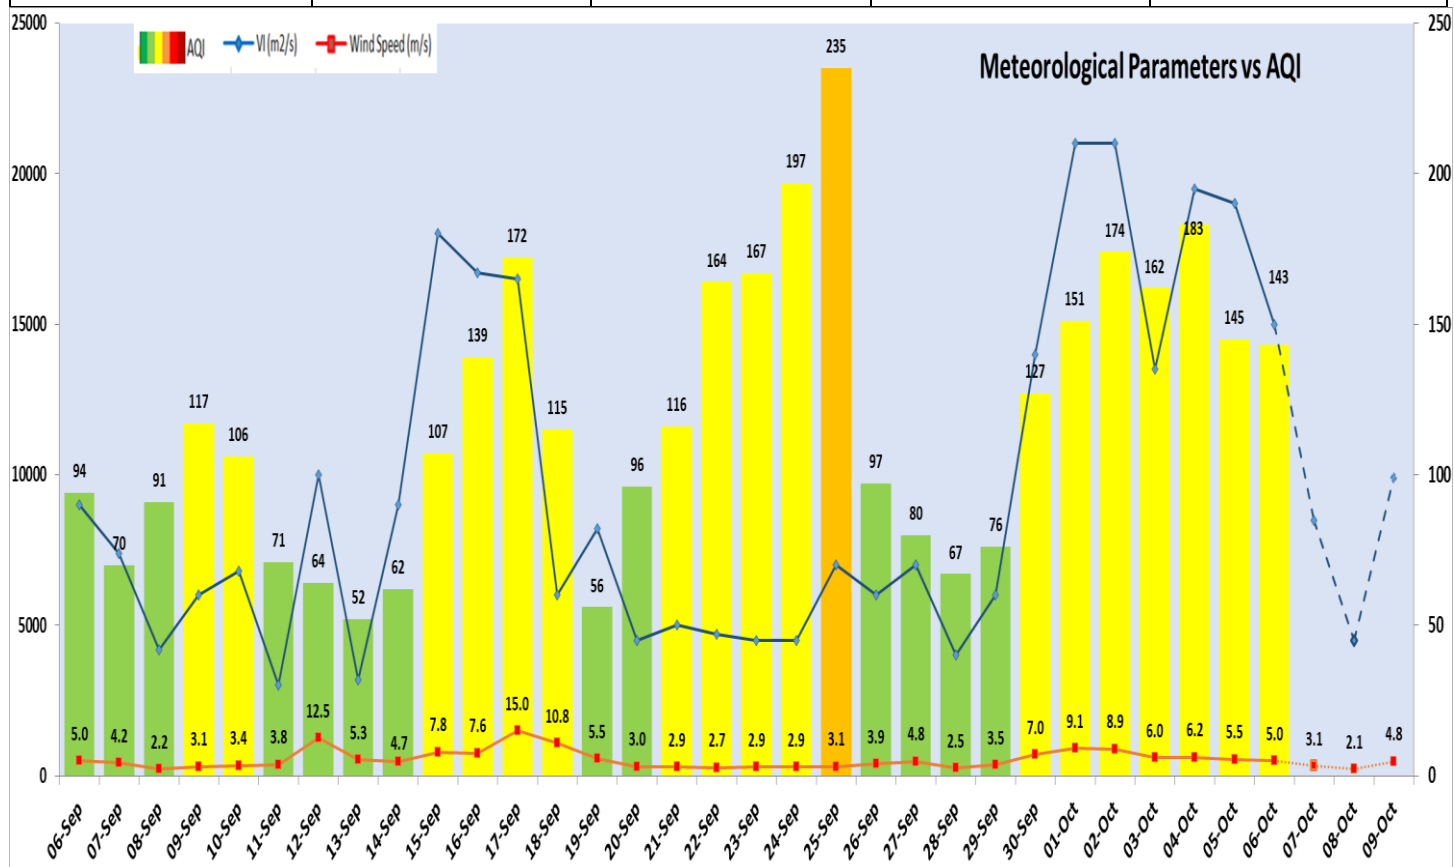

Comparative status of PM₁₀ and PM_{2.5} (µg/m³) running average – Till Oct 05 (2016-2024)

*Red line shows the annual average concentration standards for PM₁₀ and PM_{2.5}.

Daily Average of Particulates in Delhi (24 hourly average value; from 06:00am of 05.10.24 to 06:00 am of 06.10.24)

Forecast by IITM(Delhi):

	Oct 07, 2024	Oct 08, 2024	Oct 09, 2024
AQI Category	Moderate	Moderate	Moderate

Wind Forecast for Delhi:

	Wind speed (at surface) in km/h		Wind speed (at 900 m) in km/h	Wind Direction	
	As per IMD (range)	As per windy.com (at 16:00 hrs.)	As per windy.com (at 16:00hrs)	As per IMD	As per windy.com at 900m
Oct 07, 2024	08 TO 14	05	14	SE	NW
Oct 08, 2024	08 TO 12	05	12	VAR	NW
Oct 09, 2024	08 TO 12	08	19	VAR	NW

Delhi Temperature in (°C)		
Date	Minimum	Maximum
03-10-2024	26.6	37.2
04-10-2024	24.8	37.0
05-10-2024	26.2	36.5
06-10-2024	24.8	36.5

▪ ***Hotspots for Today**

City	Station Name	AQI value	Air Quality	Prominent Pollutant
Delhi	Anand Vihar, Delhi - DPCC	383	Very Poor	PM ₁₀
	Mundka, Delhi - DPCC	190	Moderate	PM ₁₀
	Wazirpur, Delhi - DPCC	188	Moderate	PM ₁₀
	Dwarka-Sector 8, Delhi - DPCC	186	Moderate	PM ₁₀
	Shadipur, Delhi - CPCB	183	Moderate	PM ₁₀
Faridabad	New Industrial Town, Faridabad - HSPCB	95	Satisfactory	PM ₁₀
	Sector 11, Faridabad - HSPCB	92	Satisfactory	PM _{2.5}
	Sector- 16A, Faridabad - HSPCB	84	Satisfactory	CO
Gurugram	Sector-51, Gurugram - HSPCB	133	Moderate	PM _{2.5}
Ghaziabad	Loni, Ghaziabad - UPPCB	172	Moderate	PM ₁₀
	Indrapuram, Ghaziabad - UPPCB	164	Moderate	PM ₁₀
	Vasundhara, Ghaziabad - UPPCB	164	Moderate	PM ₁₀
Greater Noida	Knowledge Park - V, Greater Noida - UPPCB	172	Moderate	PM ₁₀
Noida	Sector-116, Noida - UPPCB	160	Moderate	PM ₁₀