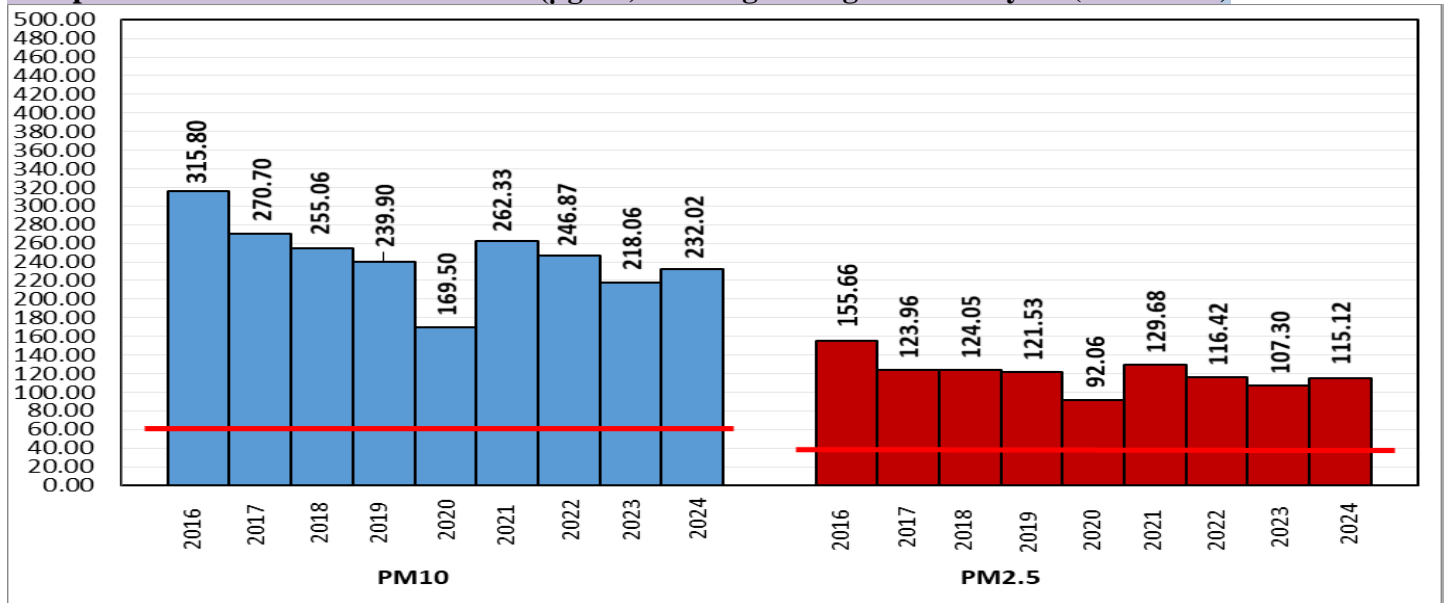

Dated – May 06, 2024

Current Air Quality Status:

Air Quality Index (AQI) (Average of past 24 hours at 4 PM) in comparison with last two years

	2024			2023			2022		
	Air Quality	AQI Value	Prominent Pollutant	Air Quality	AQI Value	Prominent Pollutant	Air Quality	AQI Value	Prominent Pollutant
Delhi	Poor	247 ↓	PM₁₀, PM_{2.5}	Poor	234 ↑	PM_{2.5}, PM₁₀	Poor	273 ↑	PM_{2.5}, PM₁₀
Faridabad	Poor	230 ↓	PM₁₀, PM_{2.5}	Moderate	151 ↓	PM₁₀	Very Poor	320 ↑	PM_{2.5}, PM₁₀
Ghaziabad	Poor	231 ↓	PM₁₀, O₃	Poor	204 ↑	PM_{2.5}, PM₁₀	Poor	240 ↑	PM₁₀, PM_{2.5}
Greater Noida	Poor	240 ↓	PM₁₀	Poor	248 ↑	PM₁₀	Poor	232 ↑	O₃, PM_{2.5}
Gurugram	Poor	248	PM₁₀, PM_{2.5}	Poor	222 ↑	PM_{2.5}	Very Poor	334 ↑	PM_{2.5}, PM₁₀
Noida	Poor	230 ↓	PM₁₀	Poor	220 ↑	PM₁₀, PM_{2.5}	Poor	261 ↑	PM_{2.5}, PM₁₀

*Data available for 37(2024), 38(2023), 36(2022) stations in Delhi today. # ↑, ↓ arrows indicate a decrease/increase as compared to the value on the previous day.

Comparative status of AQI - Delhi from 01 January to 06 May 2016-2024

Category	Year	2016	2017	2018	2019	2020	2021	2022	2023	2024	2016	2017	2018	2019	2020	2021	2022	2023	2024	
	No. of days	123	126	126	126	127	126	126	126	127										
Good (0-50)		0	0	0	0	1	0	0	0	0										
Satisfactory (51-100)		0	0	1	2	27	0	3	5	0	9	30	34	46	75	35	28	57	66	
Moderate (101-200)		9	30	33	44	47	35	25	52	66										
Poor (201-300)		60	66	63	50	35	52	79	46	27										
Very Poor (301-400)		48	30	26	23	15	33	18	20	31	114	96	92	80	52	91	98	69	61	
Severe (>401)		6	0	3	7	2	6	1	3	3										

Comparative status of PM₁₀ and PM_{2.5} (µg/m³) running average – Till May 05 (2016-2024)

*Red line shows the annual average concentration standards for PM₁₀ and PM_{2.5}.

Daily Average of Particulates in Delhi (24 hourly average value; from 06:00am of 05.05.24 to 07:00 am of 05.05.24)

Date ↓ / parameter →	PM_{2.5} (µg/m³)	PM₁₀ (µg/m³)
05- May -2024	133 ↓	303 ↓