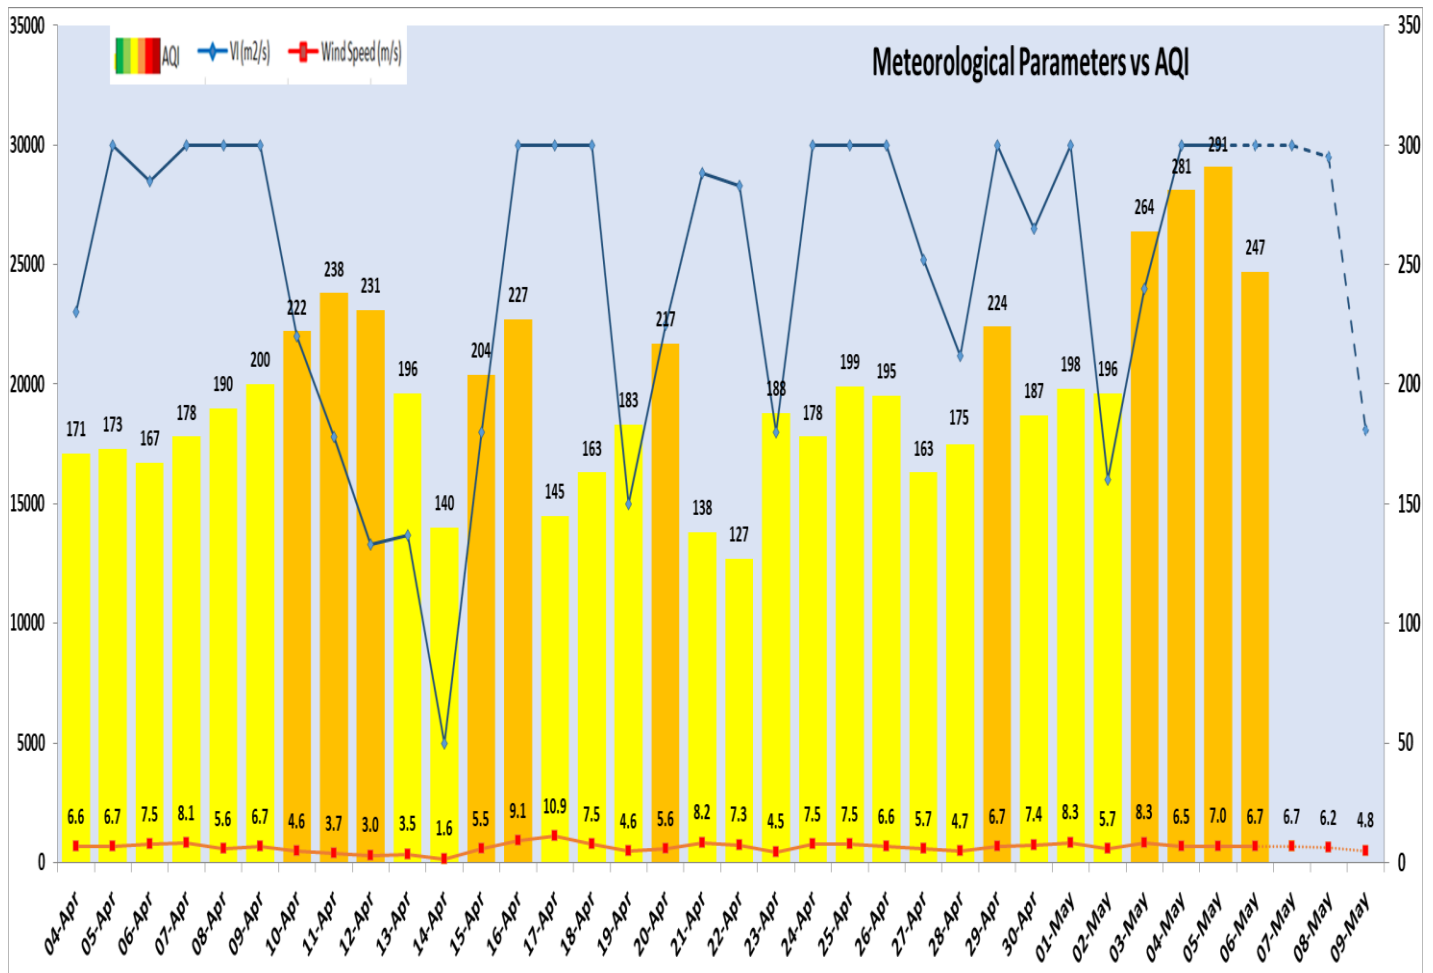

#### Air Quality Index (AQI) (Average of past 24 hours at 4 PM) in comparison with last two years

	2024			2023			2022		
	Air Quality	AQI Value	Prominent Pollutant	Air Quality	AQI Value	Prominent Pollutant	Air Quality	AQI Value	Prominent Pollutant
Delhi	Poor	247 ↓	PM <sub>10</sub> , PM <sub>2.5</sub>	Poor	234 ↑	PM <sub>2.5</sub> , PM <sub>10</sub>	Poor	273 ↑	PM <sub>2.5</sub> , PM <sub>10</sub>
Faridabad	Poor	230 ↓	PM <sub>10</sub> , PM <sub>2.5</sub>	Moderate	151 ↓	PM <sub>10</sub>	Very Poor	320 ↑	PM <sub>2.5</sub> , PM <sub>10</sub>
Ghaziabad	Poor	231 ↓	PM <sub>10</sub> , O <sub>3</sub>	Poor	204 ↑	PM <sub>2.5</sub> , PM <sub>10</sub>	Poor	240 ↑	PM <sub>10</sub> , PM <sub>2.5</sub>
Greater Noida	Poor	240 ↓	PM <sub>10</sub>	Poor	248 ↑	PM <sub>10</sub>	Poor	232 ↑	O <sub>3</sub> , PM <sub>2.5</sub>
Gurugram	Poor	248	PM <sub>10</sub> , PM <sub>2.5</sub>	Poor	222 ↑	PM <sub>2.5</sub>	Very Poor	334 ↑	PM <sub>2.5</sub> , PM <sub>10</sub>
Noida	Poor	230 ↓	PM <sub>10</sub>	Poor	220 ↑	PM <sub>10</sub> , PM <sub>2.5</sub>	Poor	261 ↑	PM <sub>2.5</sub> , PM <sub>10</sub>

#### Daily Average of Particulates in Delhi (24 hourly average value; from 06:00am of 05.05.24 to 07:00 am of 05.05.24)

Date ↓ / parameter →	PM <sub>2.5</sub> (µg/m <sup>3</sup> )	PM <sub>10</sub> (µg/m <sup>3</sup> )
05- May -2024	133 ↓	303 ↓

**Forecast by IITM(Delhi):**

	May 07, 2024	May 08, 2024	May 09, 2024
<b>AQI Category</b>	Poor	Poor	Poor

**Wind Forecast for Delhi:**

	Wind speed (at surface) in km/h		Wind speed (at 900 m) in km/h	Wind Direction	
	As per IMD (range)	As per windy.com (at 16:00 hrs.)	As per windy.com (at 16:00hrs)	As per IMD	As per windy.com at 900m
May 07. 2024	06-12	05	11	N/NW	NW
May 08. 2024	16-22	12	18	VAR	N
May 09. 2024	20-22	10	16	VAR	NW

## Delhi Temperature in (°C)

Date	Minimum	Maximum
03-05-2024	18.3	35.5
04-05-2024	23.2	38.1
05-05-2024	22.7	40.3
06-05-2024	24.4	41.1