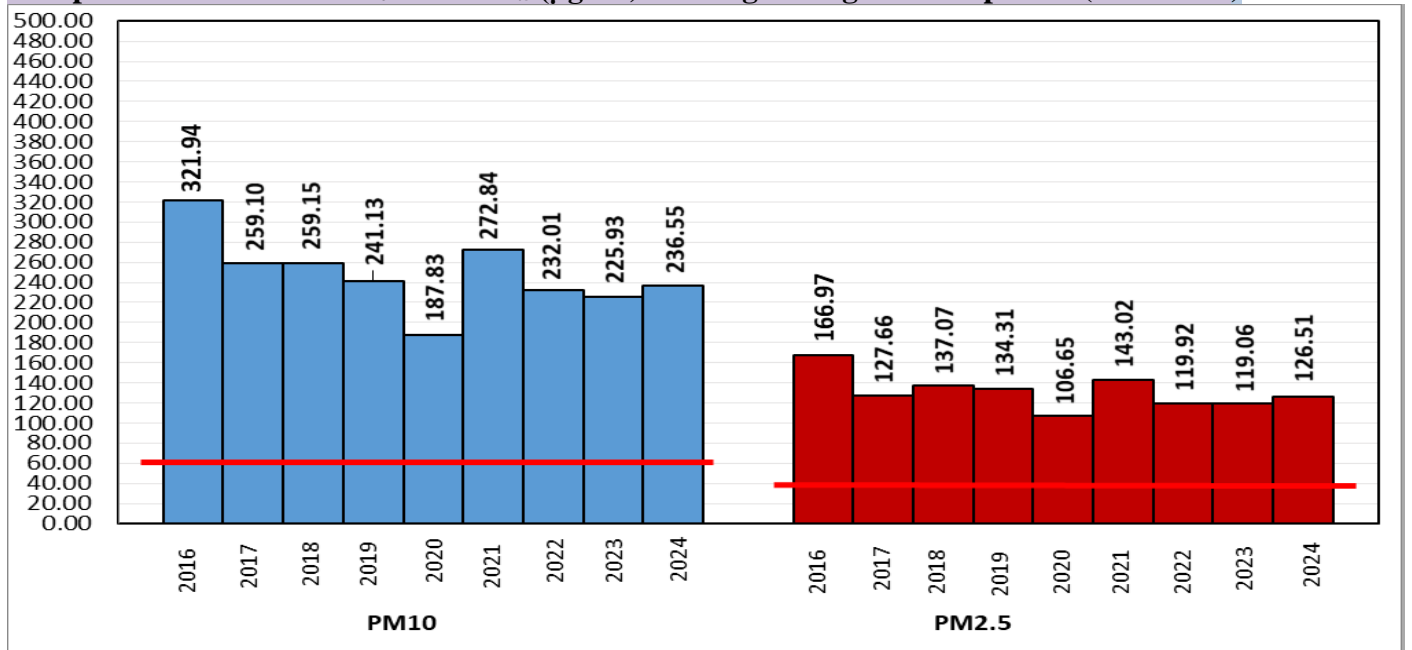

Dated – April 06, 2024

Current Air Quality Status:

Air Quality Index (AQI) (Average of past 24 hours at 4 PM) in comparison with last two years

	2024			2023			2022		
	Air Quality	AQI Value	Prominent Pollutant	Air Quality	AQI Value	Prominent Pollutant	Air Quality	AQI Value	Prominent Pollutant
Delhi	Moderate	167 ↓	PM_{2.5}, PM₁₀	Moderate	142 ↑	PM₁₀	Poor	248 ↑	PM_{2.5}, PM₁₀
Faridabad	Moderate	170 ↓	PM_{2.5}, PM₁₀	Moderate	108 ↓	PM₁₀, PM_{2.5}	Poor	232 ↓	PM_{2.5}, PM₁₀, O₃
Ghaziabad	Moderate	140 ↓	PM₁₀	Moderate	142 ↑	PM₁₀	Moderate	198 ↑	PM₁₀
Greater Noida	Moderate	168 ↓	PM₁₀	Moderate	189 ↑	PM₁₀	Poor	212 ↓	PM₁₀
Gurugram	Poor	218 ↓	PM_{2.5}, PM₁₀	Moderate	126 ↓	PM₁₀, PM_{2.5}	Moderate	170 ↓	PM_{2.5}
Noida	Moderate	152 ↓	O₃, PM₁₀	Moderate	153 ↑	PM₁₀, NO₂	Poor	237 ↑	PM₁₀

*Data available for 38(2024), 37(2023), 35(2022) stations in Delhi today. # ↑, ↓ arrows indicate a decrease/increase as compared to the value on the previous day.

Comparative status of AQI - Delhi from 01 January to 06 April 2016-2024

Category	Year	2016	2017	2018	2019	2020	2021	2022	2023	2024	2016	2017	2018	2019	2020	2021	2022	2023	2024	
	No. of days	93	96	96	96	97	96	96	96	97										
Good (0-50)		0	0	0	0	1	0	0	0	0										
Satisfactory (51-100)		0	0	0	1	15	0	3	3	0	8	21	25	35	45	17	27	41	47	
Moderate (101-200)		8	21	25	34	29	17	24	38	47										
Poor (201-300)		36	51	47	33	35	41	51	32	16										
Very Poor (301-400)		43	24	21	21	15	32	17	20	31	85	75	71	61	52	79	69	55	50	
Severe (>401)		6	0	3	7	2	6	1	3	3										

Comparative status of PM₁₀ and PM_{2.5} (µg/m³) running average – Till April 05 (2016-2024)

*Red line shows the annual average concentration standards for PM₁₀ and PM_{2.5}.

Daily Average of Particulates in Delhi (24 hourly average value; from 06:00am of 05.04.24 to 06:00 am of 06.04.24)

Date ↓ / parameter →	PM_{2.5} (µg/m³)	PM₁₀ (µg/m³)
05- April -2024	67 ↑	187 ↑