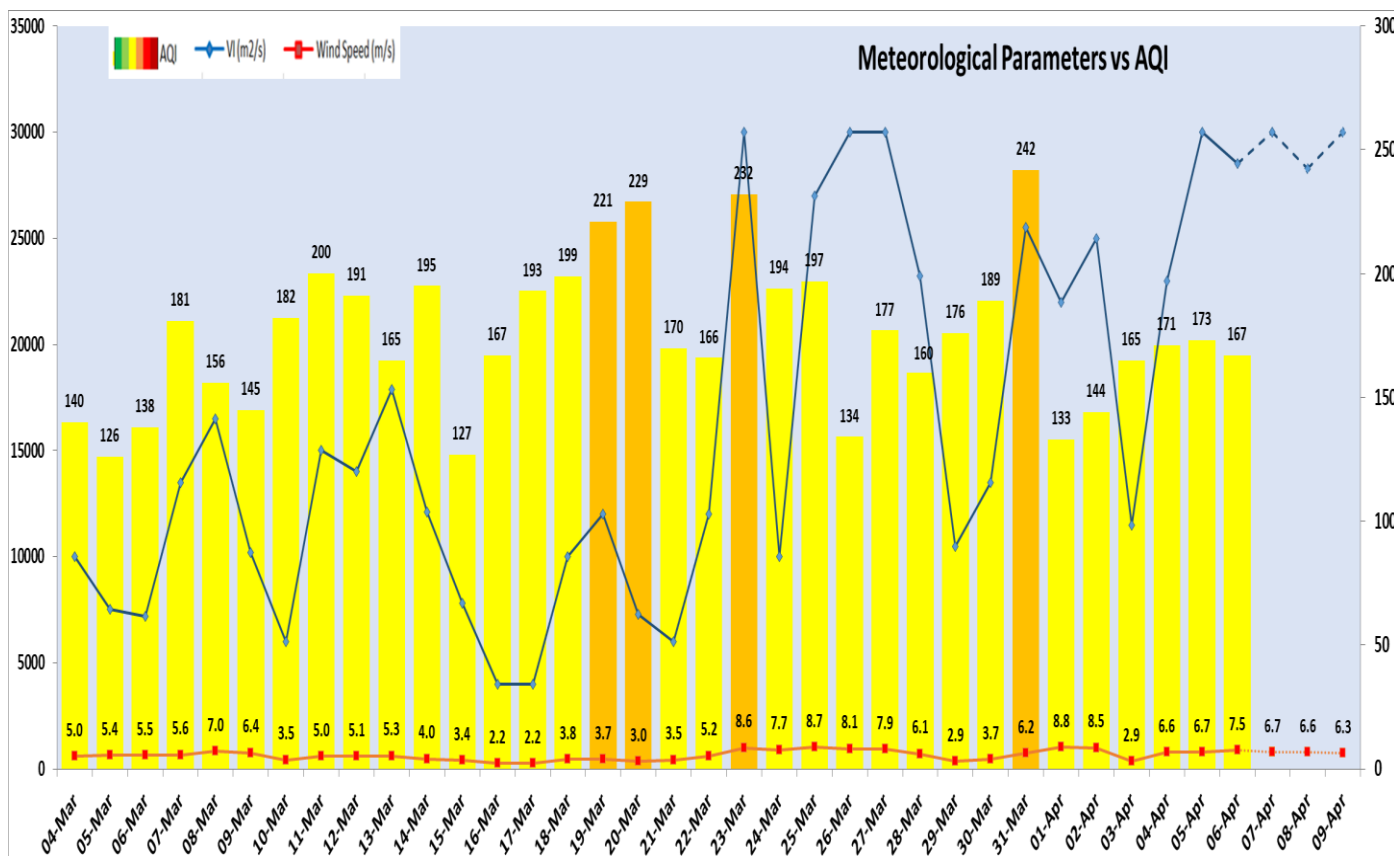

#### Daily Average of Particulates in Delhi (24 hourly average value; from 06:00am of 05.04.24 to 06:00 am of 06.04.24)

Date ↓ / parameter →	PM <sub>2.5</sub> (µg/m <sup>3</sup> )	PM <sub>10</sub> (µg/m <sup>3</sup> )
05- April -2024	67 ↑	187 ↑

Forecast by IITM(Delhi):

	Apr 07, 2024	Apr 08, 2024	Apr 09, 2024
<b>AQI Category</b>	Moderate	Moderate	Moderate

Wind Forecast for Delhi:

	Wind speed (at surface) in km/h		Wind speed (at 900 m) in km/h	Wind Direction	
	As per IMD (range)	As per windy.com (at 16:00 hrs.)	As per windy.com (at 16:00hrs)	As per IMD	As per windy.com at 900m
Apr 07. 2024	08-20	16	31	NW/N	NW
Apr 08. 2024	08-12	15	27	VAR	W
Apr 09. 2024	08-12	11	21	VAR	NW

Delhi Temperature in (°C)		
Date	Minimum	Maximum
03-04-2024	17.3	33.5
04-04-2024	20.4	36.6
05-04-2024	20.2	36.8
06-04-2024	20.2	36.4

▪ **Hotspots for Today**

City	Station Name	AQI value	Air Quality	Prominent Pollutant
Delhi	NSIT Dwarka, Delhi - CPCB	258	Poor	PM <sub>2.5</sub>
	Mundka, Delhi - DPCC	242	Poor	PM <sub>10</sub>
	Jahangirpuri, Delhi - DPCC	221	Poor	PM <sub>10</sub>
	Lodhi Road, Delhi - IITM	208	Poor	PM <sub>10</sub>
	Anand Vihar, Delhi - DPCC	203	Poor	PM <sub>10</sub>
Faridabad	New Industrial Town, Faridabad - HSPCB	269	Poor	PM <sub>2.5</sub>
Gurugram	Sector-51, Gurugram - HSPCB	265	Poor	PM <sub>2.5</sub>
	Teri Gram, Gurugram - HSPCB	237	Poor	PM <sub>10</sub>
Ghaziabad	Loni, Ghaziabad - UPPCB	166	Moderate	PM <sub>10</sub>
	Sanjay Nagar, Ghaziabad - UPPCB	143	Moderate	PM <sub>10</sub>
	Indrapuram, Ghaziabad - UPPCB	141	Moderate	PM <sub>10</sub>
Greater Noida	Knowledge Park - V, Greater Noida - UPPCB	168	Moderate	PM <sub>10</sub>
Noida	Sector - 62, Noida - IMD	162	Moderate	PM <sub>10</sub>
	Sector-1, Noida - UPPCB	156	Moderate	PM <sub>10</sub>
	Sector - 125, Noida - UPPCB	152	Moderate	O <sub>3</sub>