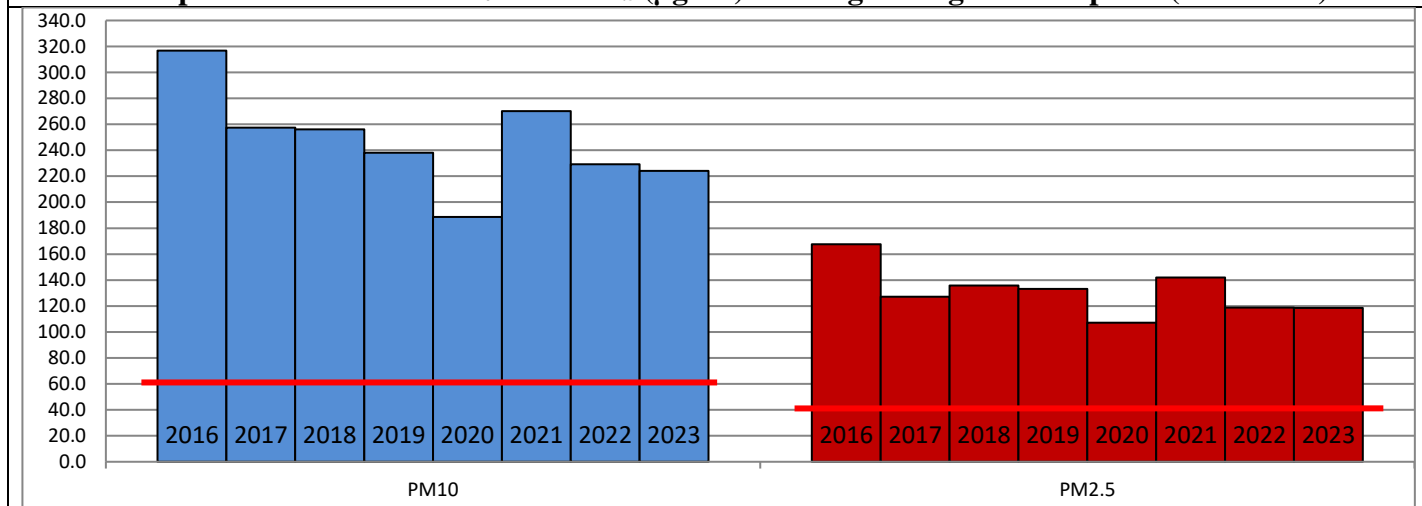

Central Pollution Control Board

Air Quality Status for Delhi & NCR

Dated – April 06, 2023

Current Air Quality Status:

Air Quality Index (AQI) (Average of past 24 hours)

	Air Quality	AQI Value	Prominent Pollutant
Delhi	Moderate	142 ↓	PM₁₀
Faridabad	Moderate	108 ↓	PM₁₀, PM_{2.5}
Ghaziabad	Moderate	142 ↑	PM₁₀
Greater Noida	Moderate	189 ↑	PM₁₀
Gurugram	Moderate	126 ↓	PM₁₀, PM_{2.5}
Noida	Moderate	153 ↑	PM₁₀, NO₂

*Data available for 37 stations in Delhi today. # ↓ ↑ arrows indicate a decrease/increase as compared to the value on the previous day.

Comparative status of AQI - Delhi from 01 January to 06 April 2016-2023

Category	Year	2016	2017	2018	2019	2020	2021	2022	2023	2016	2017	2018	2019	2020	2021	2022	2023
	No. of days	92	96	96	96	96	96	96	96								
Good (0–50)		0	0	0	0	1	0	0	0								
Satisfactory (51–100)		0	0	0	1	15	0	3	3	8	21	25	35	44	17	27	41
Moderate (101–200)		8	21	25	34	28	17	24	38								
Poor (201–300)		36	51	47	33	35	42	51	32								
Very Poor (301–400)		42	24	21	21	15	31	17	20	84	75	71	61	52	79	69	55
Severe (>401)		6	0	3	7	2	6	1	3								

Comparative status of PM₁₀ and PM_{2.5} (µg/m³) running average – Till Apr 05 (2016-2023)

Hotspots for Today:

*Details given overleaf

Delhi	Wazirpur, NSIT Dwarka, Jahangirpuri, Shadipur, Dwarka-Sector 8	Ghaziabad	Vasundhara, Sanjay Nagar
Faridabad	Sector-11, Sector-30	Greater Noida	Knowledge Park-III
Gurugram	Sector-51, Teri Gram	Noida	Sector-125

Air Quality Forecast by IITM (Delhi): AQI

	Apr 07, 2023		Apr 08, 2023- Apr 09, 2023	
	AQI	Category	AQI	Category
PM₁₀	130	Moderate	155	Moderate
PM_{2.5}	63	Satisfactory	81	Satisfactory