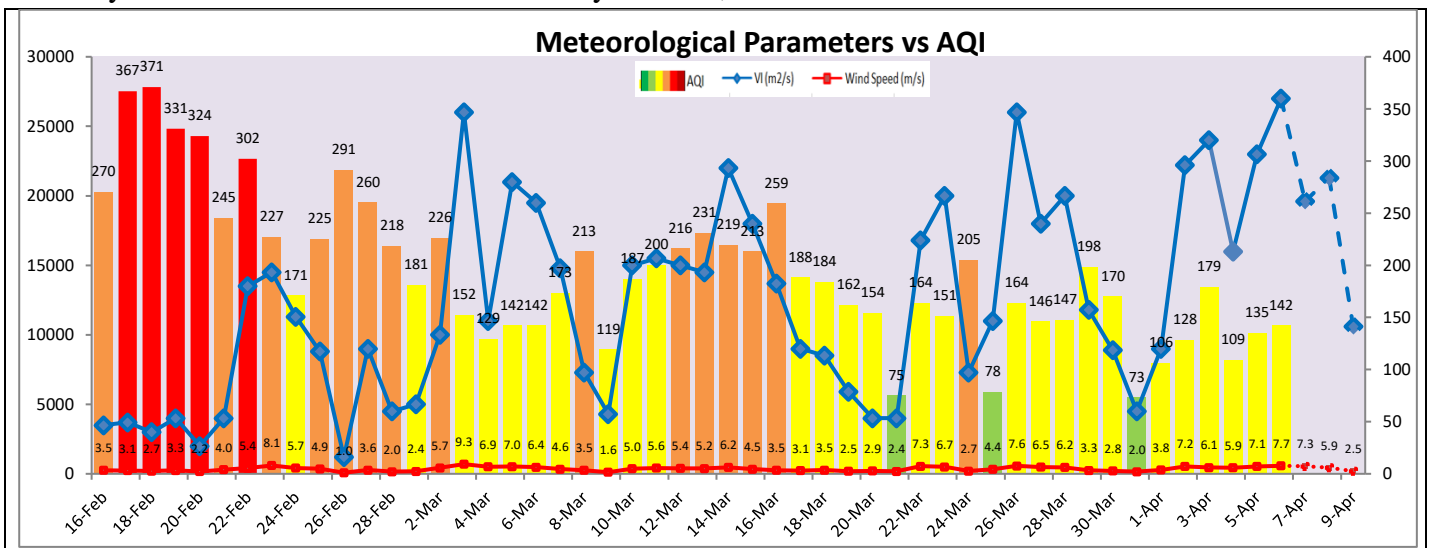

Wind Forecast for Delhi:

	Wind speed (at surface) in km/h		Wind speed (at 900 m) in km/h	Wind Direction	
	As per IMD (range)	As per windy.com (at 16:00 hrs.)	As per windy.com (at 16:00hrs)	As per IMD	As per windy.com at 900m
Apr 07, 2023	10-12	14	28	NW	NW
Apr 08, 2023	04-06	14	27	VAR	NW
Apr 09, 2023	04-06	11	24	NE	W

IMD Alert for Tomorrow (07.04.2023):

The air quality is likely to remain in Moderate category from 07.04.2023 to 09.04.2023. The predominant surface wind is likely to be coming from Northwest directions in Delhi with wind speed 10-12 kmph and mainly clear sky tomorrow. Ventilation index is likely to be 19,600 m²/s.

Hotspots for Today

City	Station Name	AQI value	Air Quality	Prominent Pollutant
Delhi	Wazirpur, Delhi - DPCC	208	Poor	PM₁₀
	NSIT Dwarka, Delhi - CPCB	205	Poor	PM₁₀
	Jahangirpuri, Delhi - DPCC	201	Poor	PM₁₀
	Shadipur, Delhi - CPCB	186	Moderate	PM₁₀
	Dwarka-Sector 8, Delhi - DPCC	185	Moderate	PM₁₀
Faridabad	Sector 11, Faridabad - HSPCB	178	Moderate	PM₁₀
	Sector 30, Faridabad - HSPCB	127	Moderate	PM₁₀
Gurugram	Sector-51, Gurugram - HSPCB	178	Moderate	PM_{2.5}
	Teri Gram, Gurugram - HSPCB	142	Moderate	PM₁₀
Ghaziabad	Vasundhara, Ghaziabad - UPPCB	164	Moderate	PM₁₀
	Sanjay Nagar, Ghaziabad - UPPCB	154	Moderate	PM₁₀
Greater Noida	Knowledge Park - III, Greater Noida - UPPCB	200	Moderate	PM₁₀
Noida	Sector - 125, Noida - UPPCB	241	Poor	NO₂