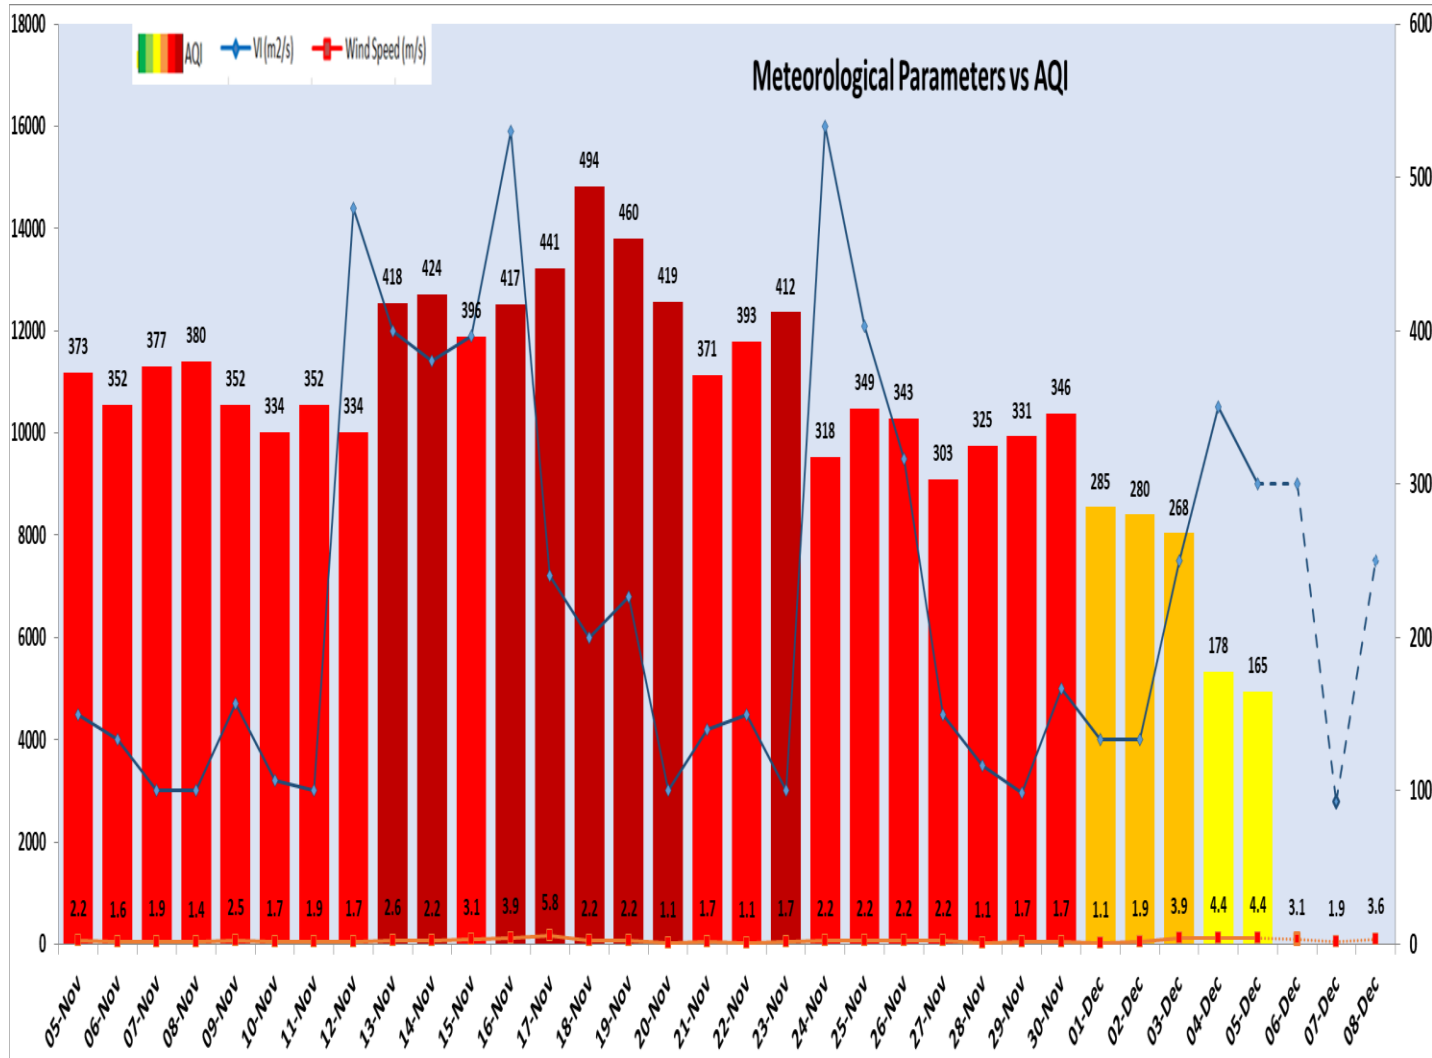

Comparative status of PM₁₀ and PM_{2.5} (µg/m³) running average - Till Dec 04 (2016-2024)

*Red line shows the annual average concentration standards for PM₁₀ and PM_{2.5}.

Daily Average of Particulates in Delhi (24 hourly average value; from 06:00am of 04.12.24 to 06:00 am of 05.12.24)

Forecast by IITM(Delhi):

	Dec 06, 2024	Dec 07, 2024	Dec 08, 2024
AQI Category	Poor	Poor	Poor

Wind Forecast for Delhi:

	Wind speed (at surface) in km/h		Wind speed (at 900 m) in km/h	Wind Direction	
	As per IMD (range)	As per windy.com (at 16:00 hrs.)	As per windy.com (at 16:00hrs)	As per IMD	As per windy.com at 900m
Dec 06, 2024	04-18	05	22	NW	W
Dec 07, 2024	02-12	04	03	VAR	S
Dec 08, 2024	10-16	10	31	SE	SE

Delhi Temperature in (°C)*

Date	Minimum	Maximum
02-12-2024	10.4	27.0
03-12-2024	10.5	27.4
04-12-2024	12.0	28.2
05-12-2024	8.5	28.0

* Source – IMD (08:30 hrs.)

***Hotspots for Today**

City	Station Name	AQI value	Air Quality	Prominent Pollutant
Delhi	Shadipur, Delhi - CPCB	264	Poor	PM _{2.5}
	Nehru Nagar, Delhi - DPCC	232	Poor	PM _{2.5}
	Mundka, Delhi - DPCC	221	Poor	PM ₁₀
	Jahangirpuri, Delhi - DPCC	210	Poor	PM _{2.5}
	IHBAS, Dilshad Garden, Delhi - CPCB	203	Poor	PM _{2.5}
Faridabad	Sector 30, Faridabad - HSPCB	330	Very Poor	PM _{2.5}
Gurugram	Sector-51, Gurugram - HSPCB	200	Moderate	PM _{2.5}
Ghaziabad	Loni, Ghaziabad - UPPCB	128	Moderate	PM ₁₀
	Indirapuram, Ghaziabad - UPPCB	105	Moderate	PM ₁₀
Greater Noida	Knowledge Park - V, Greater Noida - UPPCB	152	Moderate	PM _{2.5}
Noida	Sector - 62, Noida - IMD	139	Moderate	PM ₁₀