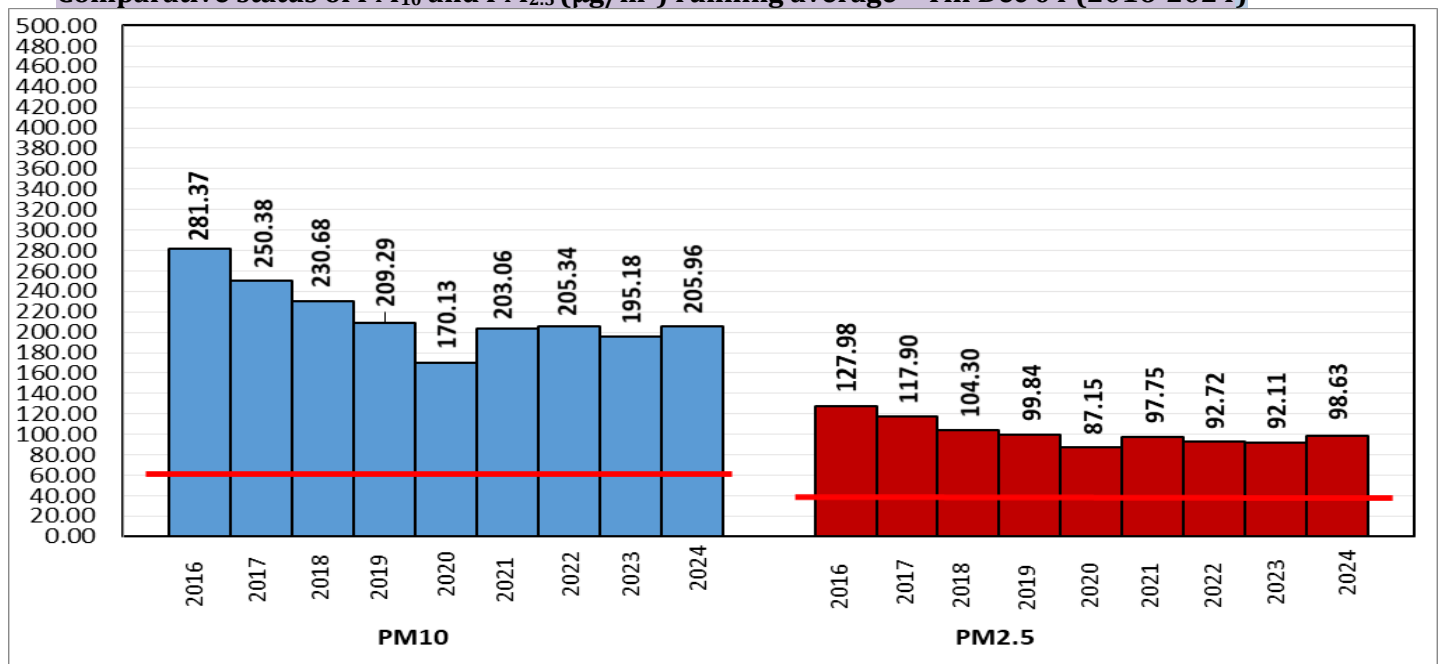

Central Pollution Control Board

Air Quality Status for Delhi & NCR

Dated – December 05, 2024

Current Air Quality Status:

Air Quality Index (AQI) (Average of past 24 hours at 4 PM) in comparison with last two years

	2024			2023			2022		
	Air Quality	AQI Value	Prominent Pollutant	Air Quality	AQI Value	Prominent Pollutant	Air Quality	AQI Value	Prominent Pollutant
Delhi	Moderate	165↓	PM ₁₀ , PM _{2.5}	Poor	297↓	PM _{2.5}	Very Poor	347↓	PM _{2.5}
Faridabad	Moderate	166↓	PM ₁₀ , PM _{2.5}	Poor	212↓	PM ₁₀ , PM _{2.5}	Poor	294↓	PM _{2.5}
Ghaziabad	Moderate	104↑	PM ₁₀	Moderate	192↓	PM _{2.5}	Poor	281↓	PM _{2.5}
Greater Noida	Moderate	142↑	PM ₁₀ , PM _{2.5}	Poor	274↑	PM ₁₀ , PM _{2.5}	Very Poor	350↓	PM ₁₀ , PM _{2.5}
Gurugram	Moderate	144↑	PM ₁₀ , PM _{2.5}	Poor	248↑	PM _{2.5}	Poor	288↓	PM _{2.5}
Noida	Moderate	116↑	PM ₁₀ , NO ₂	Poor	235↓	PM _{2.5}	Very Poor	305↓	PM _{2.5}

Comparative status of PM₁₀ and PM_{2.5} (µg/m³) running average - Till Dec 04 (2016-2024)

*Red line shows the annual average concentration standards for PM₁₀ and PM_{2.5}.

Daily Average of Particulates in Delhi (24 hourly average value; from 06:00am of 04.12.24 to 06:00 am of 05.12.24)