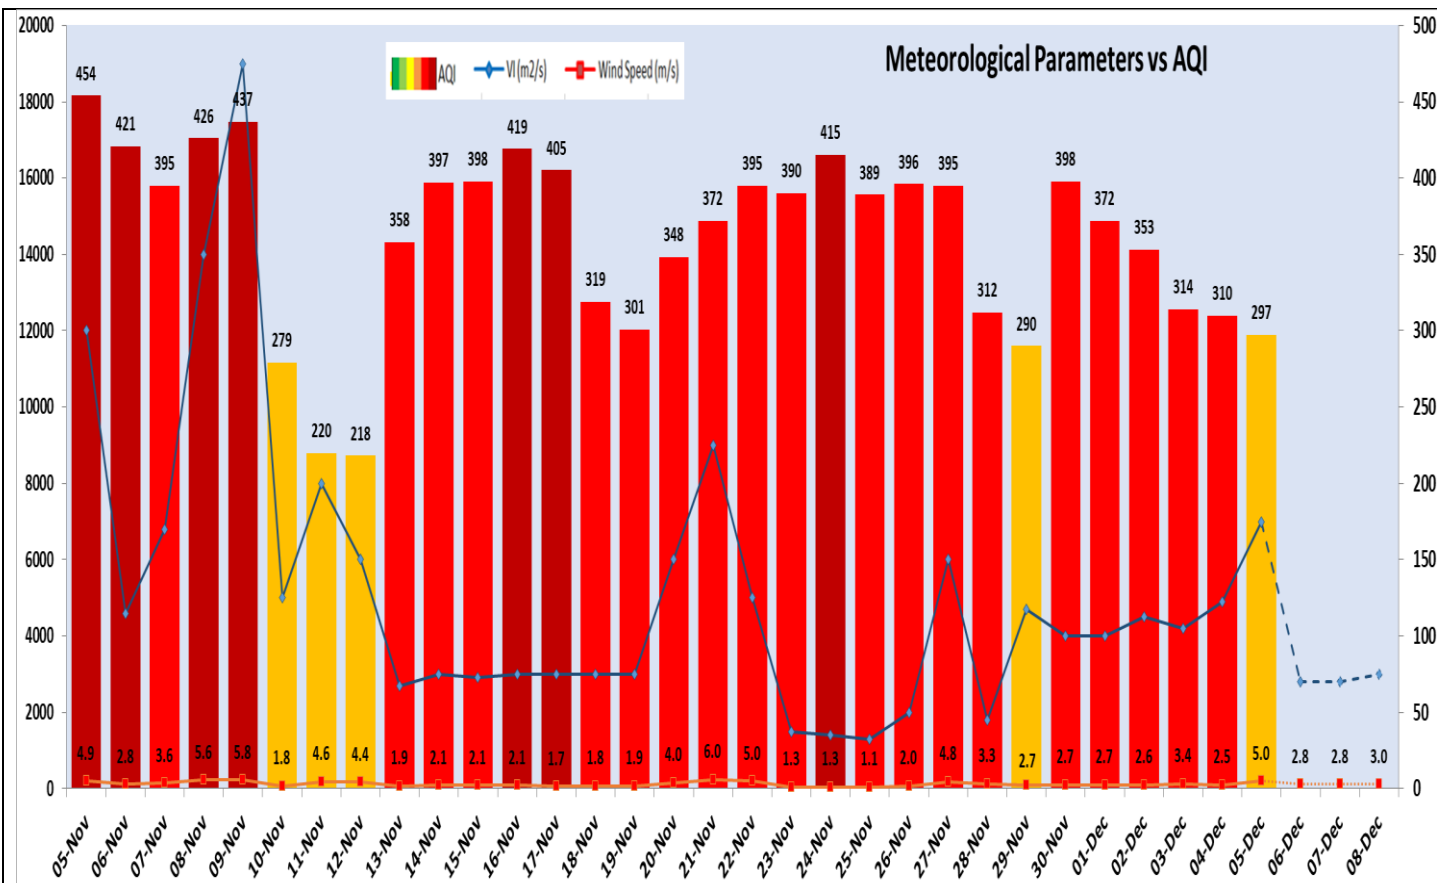

Forecast by IITM (Delhi):

	Dec 06, 2023	Dec 07, 2023	Dec 08, 2023
<b>AQI Category</b>	Very Poor	Very Poor	Very Poor

Wind Forecast for Delhi:

	Wind speed (at surface) in km/h		Wind speed (at 900 m) in km/h	Wind Direction	
	As per IMD (range)	As per windy.com (at 16:00 hrs.)	As per windy.com (at 16:00hrs)	As per IMD	As per windy.com at 900m
Dec 06. 2023	04-08	09	04	N/NW	NE
Dec 07. 2023	04-08	09	11	NW	NW
Dec 08. 2023	06-08	10	17	NW	NW

Delhi Temperature in (°C)		
Date	Minimum	Maximum
02-12-2023	12.3	24.7
03-12-2023	10.0	24.7
04-12-2023	14.6	26.2
05-12-2023	11.2	24.7

▪ **Hotspots for Today**

City	Station Name	AQI value	Air Quality	Prominent Pollutant
Delhi	Nehru Nagar, Delhi - DPCC	360	Very Poor	PM <sub>2.5</sub>
	Bawana, Delhi - DPCC	349	Very Poor	PM <sub>2.5</sub>
	Dwarka-Sector 8, Delhi - DPCC	339	Very Poor	PM <sub>2.5</sub>
	Mundka, Delhi - DPCC	339	Very Poor	PM <sub>2.5</sub>
	Vivek Vihar, Delhi - DPCC	335	Very Poor	PM <sub>2.5</sub>
Faridabad	Sector 11, Faridabad - HSPCB	274	Poor	PM <sub>2.5</sub>
	New Industrial Town, Faridabad - HSPCB	256	Poor	PM <sub>2.5</sub>
Gurugram	Teri Gram, Gurugram - HSPCB	320	Very Poor	PM <sub>2.5</sub>
Ghaziabad	Vasundhara, Ghaziabad - UPPCB	248	Poor	PM <sub>2.5</sub>
Greater Noida	Knowledge Park - V, Greater Noida - UPPCB	296	Poor	PM <sub>10</sub>
Noida	Sector - 62, Noida - IMD	257	Poor	PM <sub>2.5</sub>
	Sector-1, Noida - UPPCB	235	Poor	PM <sub>2.5</sub>