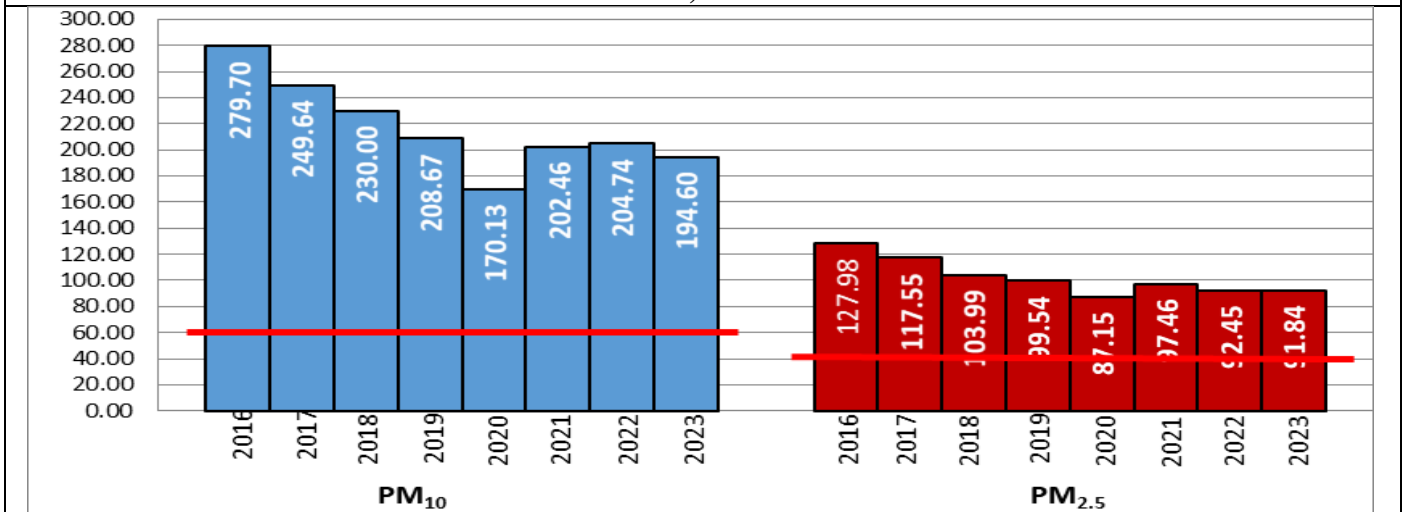

Air Quality Index (AQI) (Average of past 24 hours at 4 PM) in comparison with last two years

	2023			2022			2021(Covid- Year)		
	Air Quality	AQI Value	Prominent Pollutant	Air Quality	AQI Value	Prominent Pollutant	Air Quality	AQI Value	Prominent Pollutant
Delhi	Poor	297 ↓	PM2.5	Very Poor	347 ↓	PM2.5	Very Poor	305 ↓	PM10, PM2.5
Faridabad	Poor	212 ↓	PM10,PM2.5	Poor	294 ↓	PM2.5	Very Poor	311 ↓	PM10, PM2.5
Ghaziabad	Moderate	192 ↓	PM2.5	Poor	281 ↓	PM2.5	Poor	294 ↓	PM2.5
Greater Noida	Poor	274 ↑	PM2.5, PM10	Very Poor	350 ↓	PM10, PM2.5	Poor	282 ↓	PM2.5
Gurugram	Poor	248 ↑	PM2.5	Poor	288 ↓	PM2.5	Poor	277 ↓	PM2.5
Noida	Poor	235 ↓	PM2.5	Very Poor	305 ↓	PM2.5	Poor	286 ↓	PM10, PM2.5

*Data available for 35(2023), 36(2022), 29(2021) stations in Delhi today. # ↑, ↓ arrows indicate a decrease/increase as compared to the value on the previous day.

Comparative status of AQI - Delhi from 01 January to 05 December 2016-2023

Category	Year	2016	2017	2018	2019	2020	2021	2022	2023	2016	2017	2018	2019	2020	2021	2022	2023
	No. of days	328	339	339	339	340	339	339	339	2016	2017	2018	2019	2020	2021	2022	2023
Good (0-50)		0	2	0	2	4	1	3	1								
Satisfactory (51-100)		24	45	53	59	96	72	65	60	110	152	157	179	226	197	160	206
Moderate (101-200)		86	105	104	118	126	124	92	145								
Poor (201-300)		119	105	109	97	65	70	127	74								
Very Poor (301-400)		75	75	59	47	37	54	47	47	218	187	182	160	114	142	179	133
Severe (>401)		24	7	14	16	12	18	5	12								

Comparative status of PM₁₀ and PM_{2.5} (µg/m³) running average - Till December 04 (2016-2023)

*Red line shows the annual average concentration standards for PM₁₀ and PM_{2.5}.

Daily Average of Particulates in Delhi (24 hourly average value; from 06:00am of 04.12.23 to 06:00 am of 05.12.23)

Date ↓ / parameter →	PM_{2.5} (µg/m³)	PM₁₀ (µg/m³)
04- December -2023	154 ↑	258 ↓