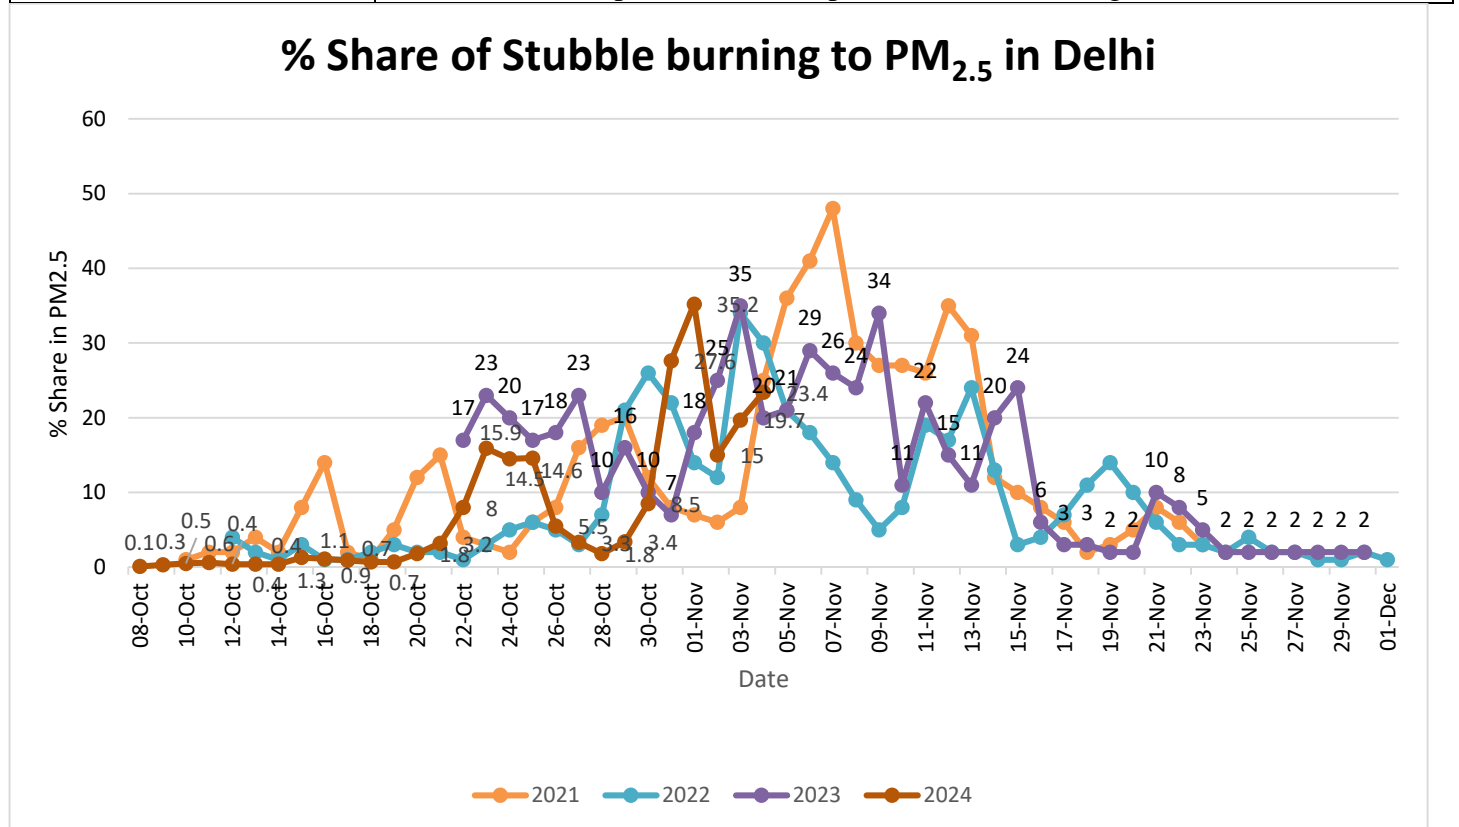

Hotspots for Today: *Details given below

Delhi	Anand Vihar, Wazirpur, Bawana, New Moti Bagh, Jahangirpuri	Ghaziabad	Vasundhara
Faridabad	New Industrial Town, Sector- 16A	Greater Noida	Knowledge Park - III
Gurugram	NISE Gwal Pahari	Noida	Sector - 116

Forecast by IITM(Delhi):

	Nov 06, 2024	Nov 07, 2024	Nov 08, 2024
AQI Category	Very Poor	Very Poor	Very Poor

Wind Forecast for Delhi:

	Wind speed (at surface) in km/h		Wind speed (at 900 m) in km/h	Wind Direction	
	As per IMD (range)	As per windy.com (at 16:00 hrs.)	As per windy.com (at 16:00hrs)	As per IMD	As per windy.com at 900m
Nov 06, 2024	02-12	05	10	VAR	NW
Nov 07, 2024	02-12	05	05	SE/E	NW
Nov 08, 2024	02-10	05	05	VAR	N

IMD Alert for Tomorrow (06.11.2024):

The air quality is likely to be in Very Poor category from 06.11.2024 to 08.11.2024. The predominant surface wind is likely to be coming from variable direction in Delhi with wind speed 04-08 kmph, smog/shallow fog/mist in the morning and mainly clear sky on 06.11.2024. Ventilation index is likely to be 1800 m²/s.

Active Fire Events (AFE):

Date	Punjab		Haryana	
	No. of AFE on the day	Total AFE since September 15	No. of AFE on the day	Total AFE since September 15
04.11.2024	262	4394	13	870
04.11.2023	1360	14173	33	1405
04.11.2022	2437	26583	63	2440

% Share of Stubble burning to PM_{2.5} in Delhi

04.11.2024 *As per IITM, the impact of stubble burning is ~ 23.4 %