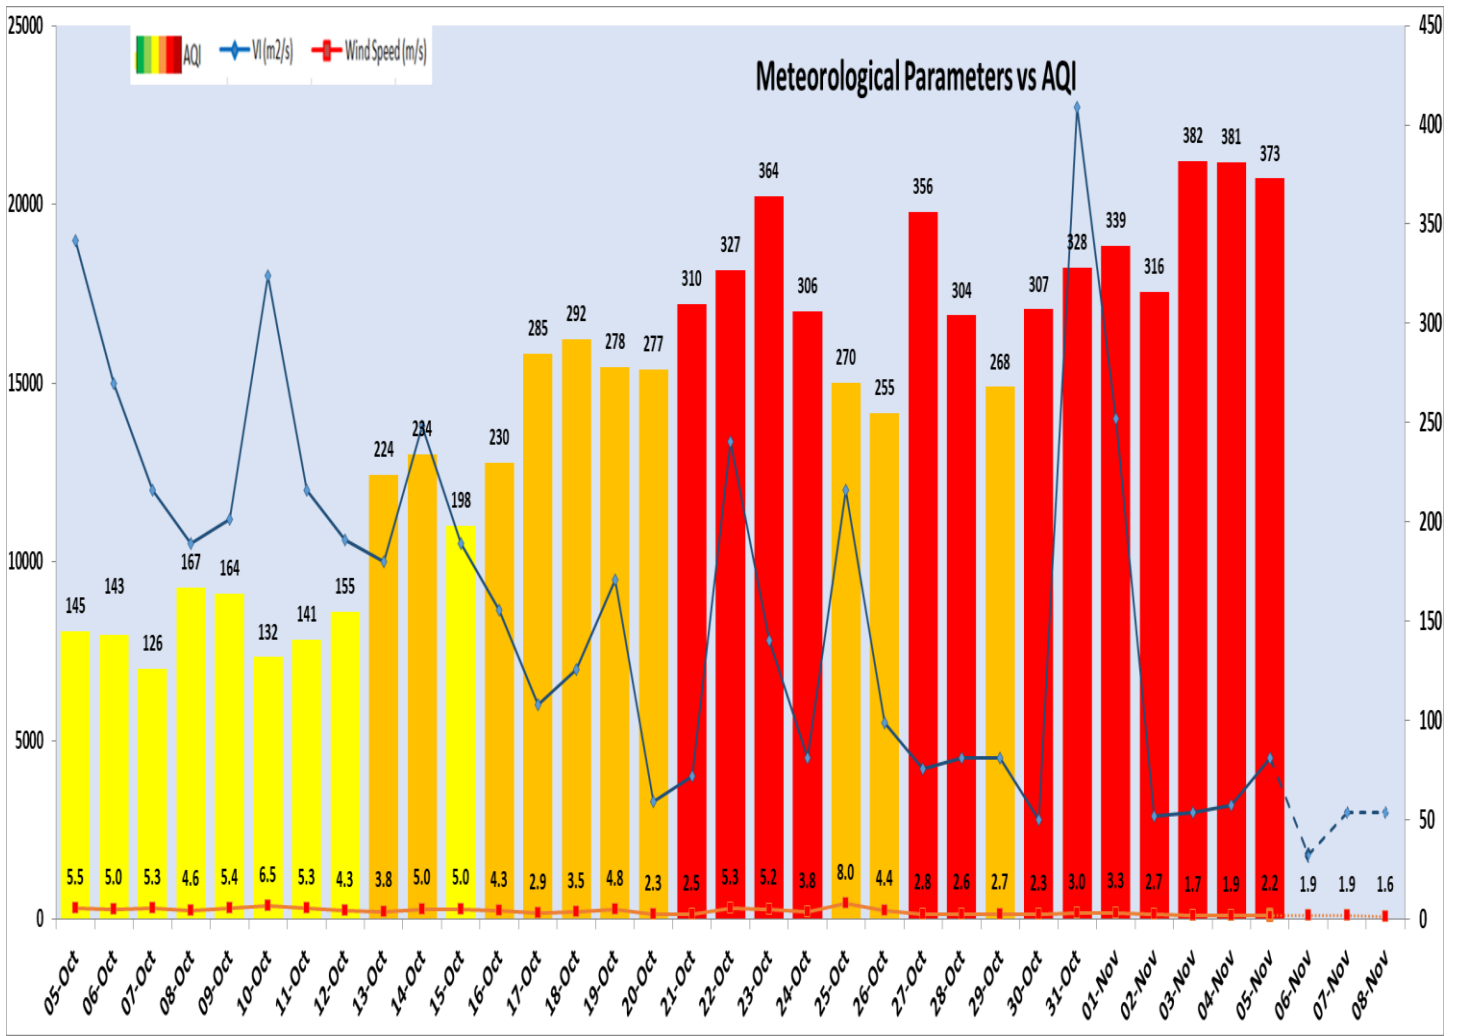

Delhi Temperature in (°C)

Date	Minimum	Maximum
02-11-2024	17.1	33.6
03-11-2024	16.5	33.9
04-11-2024	16.6	33.2
05-11-2024	17.6	32.1

* Source – IMD (08:30 hrs.)

*Hotspots for Today

City	Station Name	AQI value	Air Quality	Prominent Pollutant
Delhi	Anand Vihar, Delhi - DPCC	428	Severe	PM₁₀
	Wazirpur, Delhi - DPCC	426	Severe	PM₁₀
	Bawana, Delhi - DPCC	414	Severe	PM_{2.5}
	New Moti Bagh, Delhi - MHUA	414	Severe	PM_{2.5}
	Jahangirpuri, Delhi - DPCC	413	Severe	PM₁₀
Faridabad	New Industrial Town, Faridabad - HSPCB	292	Poor	PM_{2.5}
	Sector- 16A, Faridabad - HSPCB	290	Poor	PM_{2.5}
Gurugram	NISE Gwal Pahari, Gurugram - IMD	350	Very Poor	PM_{2.5}
Ghaziabad	Vasundhara, Ghaziabad - UPPCB	338	Very Poor	PM_{2.5}
Greater Noida	Knowledge Park - III, Greater Noida - UPPCB	321	Very Poor	PM_{2.5}
Noida	Sector-116, Noida - UPPCB	324	Very Poor	PM_{2.5}