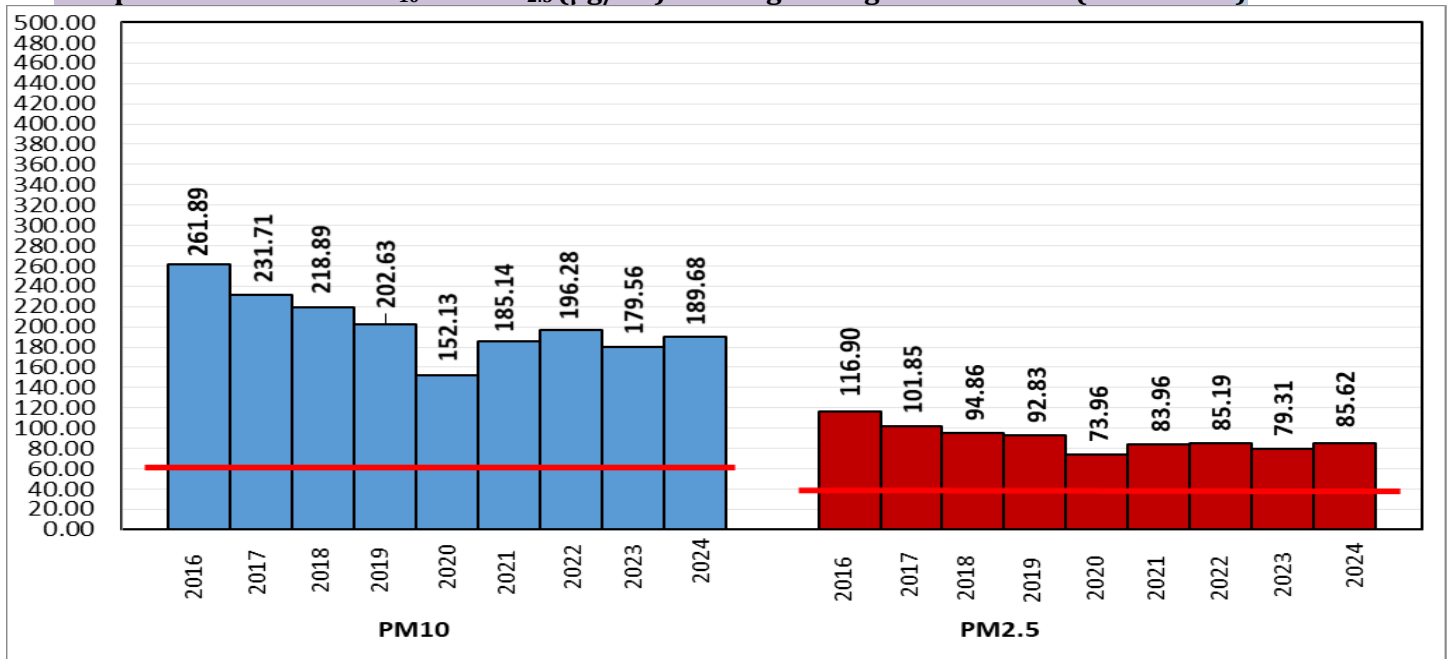

Central Pollution Control Board

Air Quality Status for Delhi & NCR

Dated – November 05, 2024

Current Air Quality Status:

Air Quality Index (AQI) (Average of past 24 hours at 4 PM) in comparison with last two years

	2024			2023			2022		
	Air Quality	AQI Value	Prominent Pollutant	Air Quality	AQI Value	Prominent Pollutant	Air Quality	AQI Value	Prominent Pollutant
Delhi	Very Poor	373↓	PM ₁₀ , PM _{2.5}	Severe	454↑	PM _{2.5} , PM ₁₀	Very Poor	381↓	PM _{2.5}
Faridabad	Poor	261↑	PM _{2.5}	Severe	450↑	PM _{2.5}	Very Poor	334↓	PM _{2.5}
Ghaziabad	Poor	268↓	PM _{2.5}	Very Poor	394	PM _{2.5}	Very Poor	322↓	PM _{2.5}
Greater Noida	Poor	291↓	PM ₁₀ , PM _{2.5}	Severe	410↓	PM _{2.5}	Very Poor	312↓	PM _{2.5}
Gurugram	Poor	298↓	PM _{2.5}	Severe	402↓	PM _{2.5}	Very Poor	357↓	PM _{2.5}
Noida	Poor	265↓	PM _{2.5}	Severe	414↑	PM _{2.5}	Very Poor	357↓	PM _{2.5}

Category	Year	2016	2017	2018	2019	2020	2021	2022	2023	2024	2016	2017	2018	2019	2020	2021	2022	2023	2024	
	No. of days	298	309	309	309	310	309	309	309	310	2016	2017	2018	2019	2020	2021	2022	2023	2024	
Good (0–50)		0	2	0	2	5	1	3	1	0										
Satisfactory (51–100)		23	45	53	57	95	72	65	60	66	110	149	157	175	224	197	160	206	201	
Moderate (101–200)		87	102	104	116	124	124	92	145	135										
Poor (201–300)		116	104	105	88	56	68	115	69	60										
Very Poor (301–400)		61	53	39	34	27	37	30	28	46	188	160	152	134	86	112	149	103	109	
Severe (>401)		11	3	8	12	3	7	4	6	3										

Comparative status of PM₁₀ and PM_{2.5} (µg/m³) running average - Till Nov 04 (2016-2024)

*Red line shows the annual average concentration standards for PM₁₀ and PM_{2.5}.

Daily Average of Particulates in Delhi (24 hourly average value; from 06:00am of 04.11.24 to 06:00 am of 05.11.24)