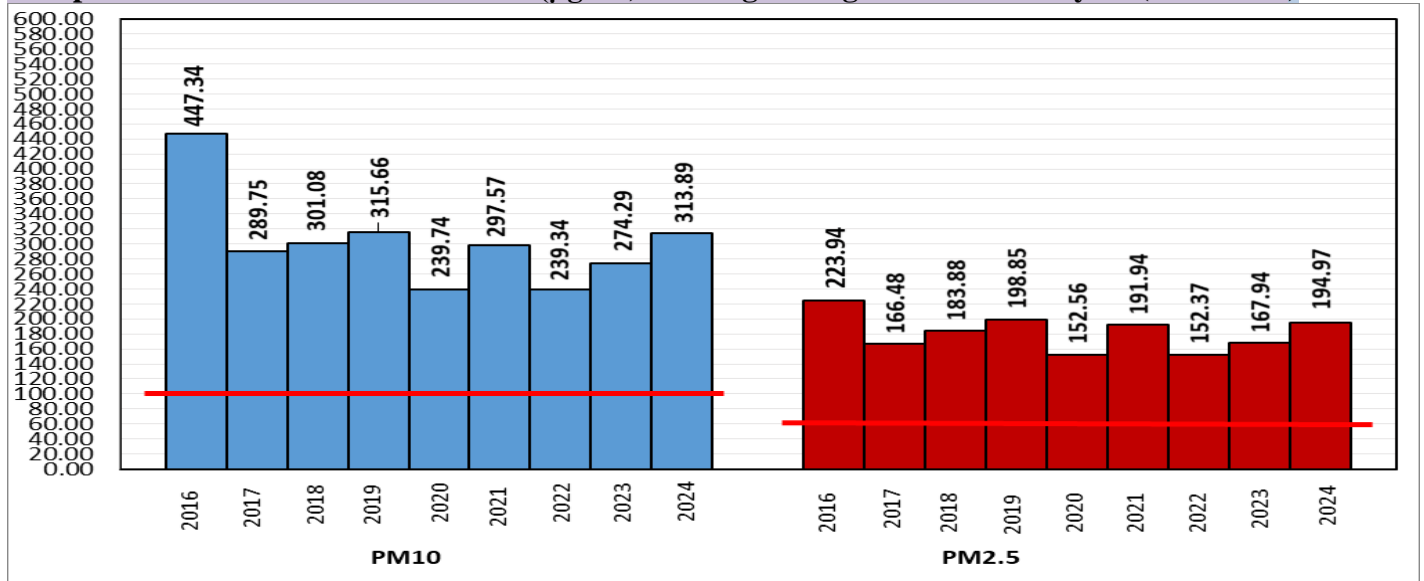

Air Quality Index (AQI) (Average of past 24 hours at 4 PM) in comparison with last two years

	2024			2023			2022		
	Air Quality	AQI Value	Prominent Pollutant	Air Quality	AQI Value	Prominent Pollutant	Air Quality	AQI Value	Prominent Pollutant
Delhi	Moderate	180↓	PM2.5	Poor	244↑	PM2.5	Poor	224↑	PM10, PM2.5
Faridabad	Moderate	120↓	PM2.5	Moderate	173↓	PM2.5	Poor	248↑	PM2.5
Ghaziabad	Moderate	120↓	PM10, PM2.5	Moderate	185↓	PM10, PM2.5	Moderate	181↑	PM2.5
Greater Noida	Moderate	184↓	PM2.5	Moderate	190↓	PM10, PM2.5	Moderate	136↑	PM10, PM2.5
Gurugram	Moderate	153↓	PM2.5	Poor	231↑	PM2.5	Poor	213↑	PM2.5
Noida	Moderate	148↓	PM10, PM2.5	Moderate	170↓	PM2.5	Moderate	187↑	PM10, PM2.5

*Data available for 35(2024), 36(2023), 38(2022) stations in Delhi today. # ↑, ↓ arrows indicate a decrease/increase as compared to the value on the previous day.

Comparative status of AQI - Delhi from 01 January to 05 February 2016-2024

Category	Year	2016	2017	2018	2019	2020	2021	2022	2023	2024	2016	2017	2018	2019	2020	2021	2022	2023	2024
	No. of days	36	36	36	36	36	36	36	36	36	0	2	0	2	3	3	6	5	3
Good (0-50)		0	0	0	0	0	0	0	0	0	0	0	0	0	0	0	0	0	0
Satisfactory (51-100)		0	0	0	0	0	0	2	0	0	0	2	0	2	3	3	6	5	3
Moderate (101-200)		0	2	0	2	3	3	4	5	3	0	0	0	0	0	0	0	0	0
Poor (201-300)		6	11	15	11	19	8	13	13	3	0	0	0	0	0	0	0	0	0
Very Poor (301-400)		24	23	18	16	12	19	16	15	27	36	34	36	34	33	33	30	31	33
Severe (>401)		6	0	3	7	2	6	1	3	3	0	0	0	0	0	0	0	0	0

Comparative status of PM10 and PM2.5 (µg/m³) running average – Till February 04 (2016-2024)

*Red line shows the annual average concentration standards for PM10 and PM2.5.

Daily Average of Particulates in Delhi (24 hourly average value; from 06:00am of 04.02.24 to 06:00 am of 05.02.24)

Date ↓ / parameter →	PM2.5 (µg/m³)	PM10 (µg/m³)
04- February -2024	99↓	150↓