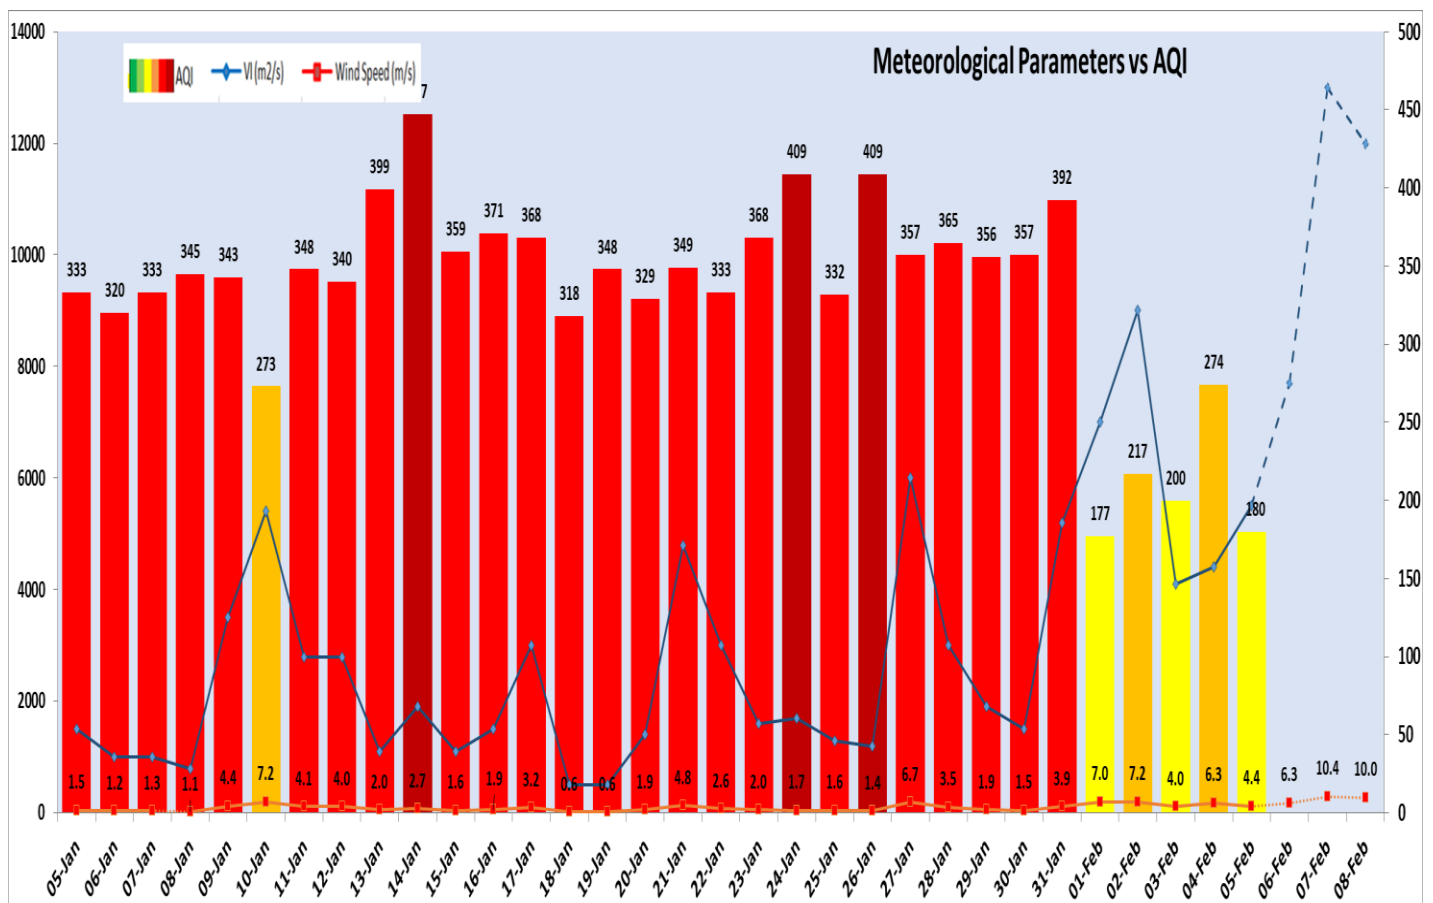

Hotspots for Today: *Details given below

Delhi	Jahangirpuri, Wazirpur, New Moti Bagh, Major Dhyan Chand National Stadium, Vivek Vihar	Ghaziabad	Sanjay Nagar
Faridabad	Sector- 16A, Sector 30, New Industrial Town	Greater Noida	Knowledge Park - III
Gurugram	Sector-51, Teri Gram	Noida	Sector-1

Forecast by IITM(Delhi):

	Feb 06, 2024	Feb 07, 2024	Feb 08, 2024
AQI Category	Poor	Poor	Poor

Wind Forecast for Delhi:

	Wind speed (at surface) in km/h		Wind speed (at 900 m) in km/h	Wind Direction	
	As per IMD (range)	As per windy.com (at 16:00 hrs.)	As per windy.com (at 16:00hrs)	As per IMD	As per windy.com at 900m
Feb 06. 2024	08 TO 12	08	25	NW	NW
Feb 07. 2024	12 TO 20	16	50	NW	NW
Feb 08. 2024	12 TO 16	18	57	NW	NW

IMD Alert for Tomorrow (06.02.2024):

The air quality is likely to be in Poor category from 06.02.2024 to 08.02.2024. The predominant surface wind is likely to be coming from Northwest directions in Delhi with wind speed 08-12 kmph, mainly clear sky becoming partly cloudy sky towards afternoon/evening and moderate fog in the morning on 06.02.2024. Ventilation index is likely to be 7700 m²/s.