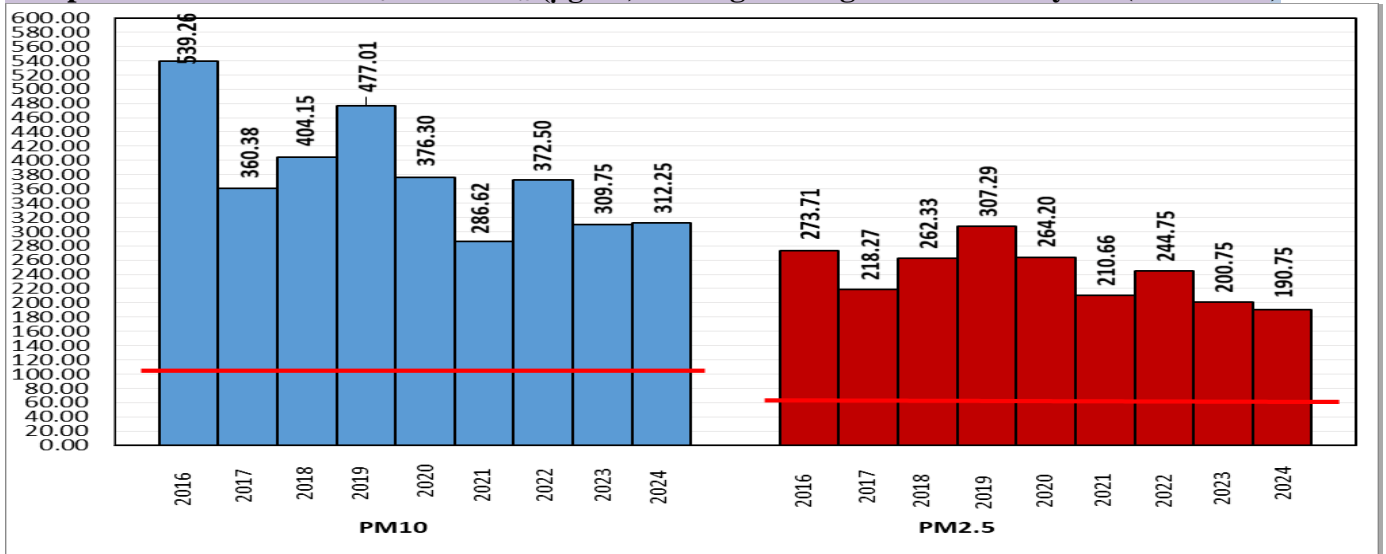

Dated – January 05, 2024

Current Air Quality Status:

▪ Air Quality Index (AQI) (Average of past 24 hours at 4 PM) in comparison with last two years

	2024			2023			2022		
	Air Quality	AQI Value	Prominent Pollutant	Air Quality	AQI Value	Prominent Pollutant	Air Quality	AQI Value	Prominent Pollutant
Delhi	Very Poor	333↓	PM_{2.5}	Very Poor	340↓	PM_{2.5}	Very Poor	397↑	PM_{2.5}
Faridabad	Poor	258↓	PM_{2.5}	Very Poor	337↓	PM_{2.5}	Very Poor	400↑	PM_{2.5}, PM₁₀
Ghaziabad	Poor	283↓	PM_{2.5}	Very Poor	360↑	PM₁₀	Very Poor	376↑	PM_{2.5}
Greater Noida	Very Poor	314↓	PM_{2.5}	Very Poor	383↑	PM₁₀, PM_{2.5}	Very Poor	318↑	PM_{2.5}
Gurugram	Poor	203↓	PM_{2.5}	Poor	290↓	PM_{2.5}	Very Poor	326↓	PM_{2.5}
Noida	Very Poor	304↓	PM₁₀, PM_{2.5}	Very Poor	349↑	PM_{2.5}	Severe	404↑	PM₁₀, PM_{2.5}

*Data available for 36(2024), 38(2023), 33(2022) stations in Delhi today. # ↑, ↓ arrows indicate a decrease/increase as compared to the value on the previous day.

▪ Comparative status of AQI - Delhi from 01 January to 05 January 2016-2024

Category	Year	2016	2017	2018	2019	2020	2021	2022	2023	2024	2016	2017	2018	2019	2020	2021	2022	2023	2024	
	No. of days	5	5	5	5	5	5	5	5	5	2016	2017	2018	2019	2020	2021	2022	2023	2024	
Good (0–50)		0	0	0	0	0	0	0	0	0										
Satisfactory (51–100)		0	0	0	0	0	0	0	0	0	0	0	0	0	0	2	0	0	0	0
Moderate (101–200)		0	0	0	0	0	2	0	0	0										
Poor (201–300)		0	0	0	0	0	0	0	1	0										
Very Poor (301–400)		3	5	4	2	3	1	4	4	5	5	5	5	5	5	3	5	5	5	5
Severe (>401)		2	0	1	3	2	2	1	0	0										

Comparative status of PM₁₀ and PM_{2.5} (µg/m³) running average – Till January 04 (2016-2024)

*Red line shows the annual average concentration standards for PM₁₀ and PM_{2.5}.

▪ Daily Average of Particulates in Delhi (24 hourly average value; from 06:00am of 04.01.24 to 06:00 am of 05.01.24)

Date ↓ / parameter →	PM_{2.5} (µg/m³)	PM₁₀ (µg/m³)
04-January -2024	205↑	337↑