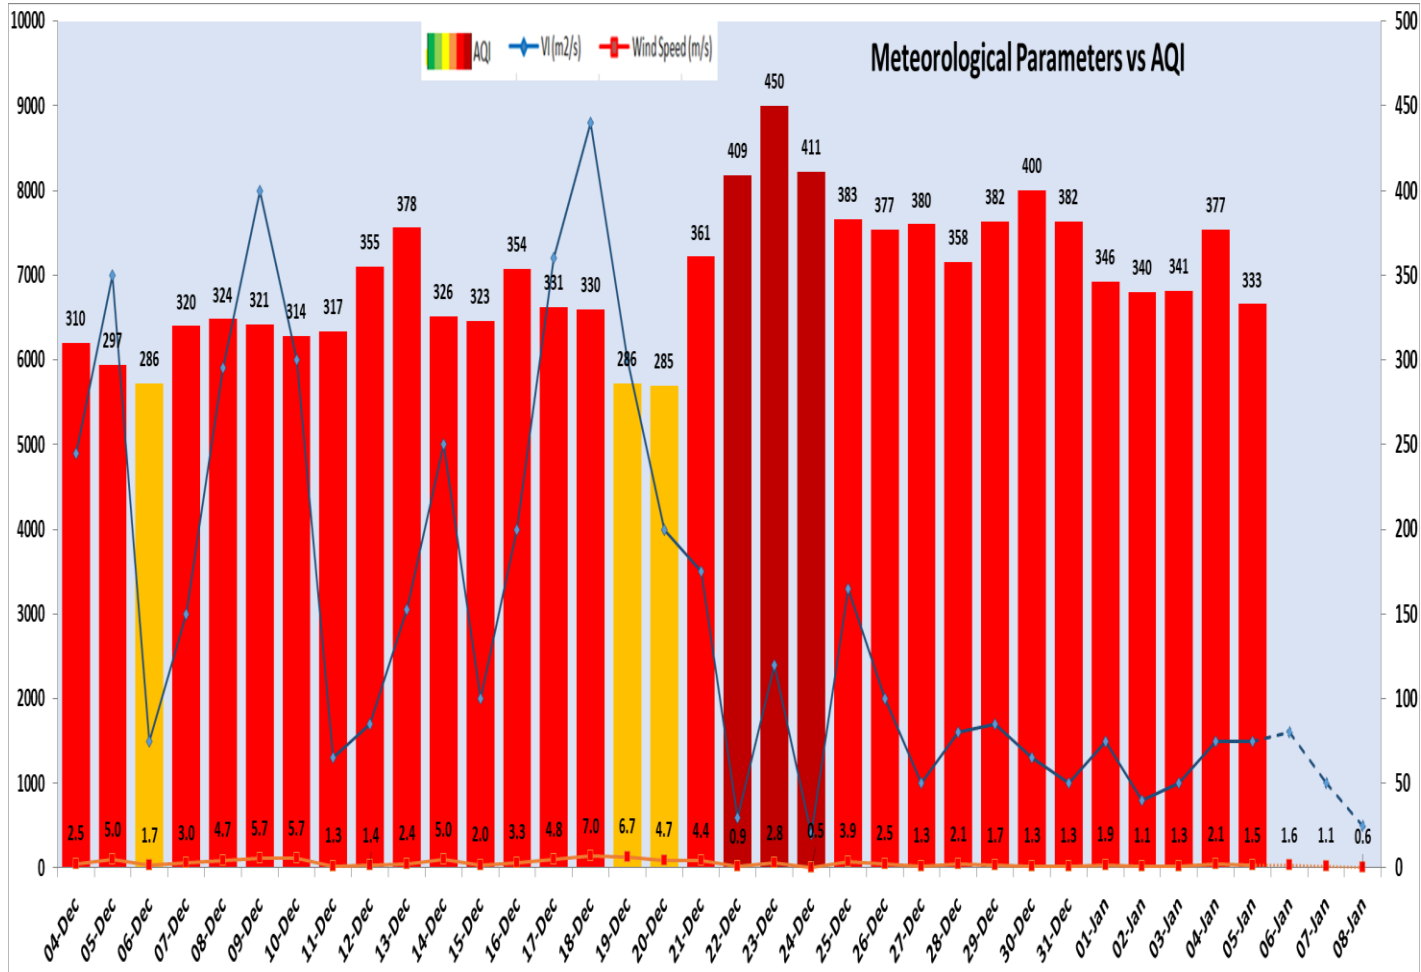

Forecast by IITM(Delhi):

	Jan 06,2024	Jan 07, 2024	Jan 08, 2024
<b>AQI Category</b>	Very Poor	Very Poor	Very Poor

Wind Forecast for Delhi:

	Wind speed (at surface) in km/h		Wind speed (at 900 m) in km/h	Wind Direction	
	As per IMD (range)	As per windy.com (at 16:00 hrs.)	As per windy.com (at 16:00hrs)	As per IMD	As per windy.com at 900m
Jan 06. 2024	04-06	6	06	NW/SE	N
Jan 07. 2024	04-06	6	04	SE/NE	E
Jan 08. 2024	04	3	04	VAR	N

Delhi Temperature in (°C)		
Date	Minimum	Maximum
02-01-2024	8.3	17.0
03-01-2024	7.3	17.2
04-01-2024	7.7	15.6
05-01-2024	9.4	12.5

▪ **Hotspots for Today**

City	Station Name	AQI value	Air Quality	Prominent Pollutant
Delhi	Nehru Nagar, Delhi - DPCC	389	Very Poor	PM <sub>2.5</sub>
	Anand Vihar, Delhi - DPCC	382	Very Poor	PM <sub>2.5</sub>
	Vivek Vihar, Delhi - DPCC	379	Very Poor	PM <sub>2.5</sub>
	Patparganj, Delhi - DPCC	370	Very Poor	PM <sub>2.5</sub>
	Punjabi Bagh, Delhi - DPCC	370	Very Poor	PM <sub>2.5</sub>
Faridabad	New Industrial Town, Faridabad - HSPCB	351	Very Poor	PM <sub>2.5</sub>
	Sector- 16A, Faridabad - HSPCB	316	Very Poor	PM <sub>2.5</sub>
Gurugram	Sector-51, Gurugram - HSPCB	264	Poor	PM <sub>2.5</sub>
	NISE Gwal Pahari, Gurugram - IMD	243	Poor	PM <sub>2.5</sub>
Ghaziabad	Vasundhara, Ghaziabad - UPPCB	288	Poor	PM <sub>2.5</sub>
	Sanjay Nagar, Ghaziabad - UPPCB	287	Poor	PM <sub>2.5</sub>
Greater Noida	Knowledge Park - V, Greater Noida - UPPCB	333	Very Poor	PM <sub>2.5</sub>
Noida	Sector-116, Noida - UPPCB	328	Very Poor	PM <sub>2.5</sub>
	Sector - 62, Noida - IMD	327	Very Poor	PM <sub>10</sub>
	Sector-1, Noida - UPPCB	324	Very Poor	PM <sub>2.5</sub>