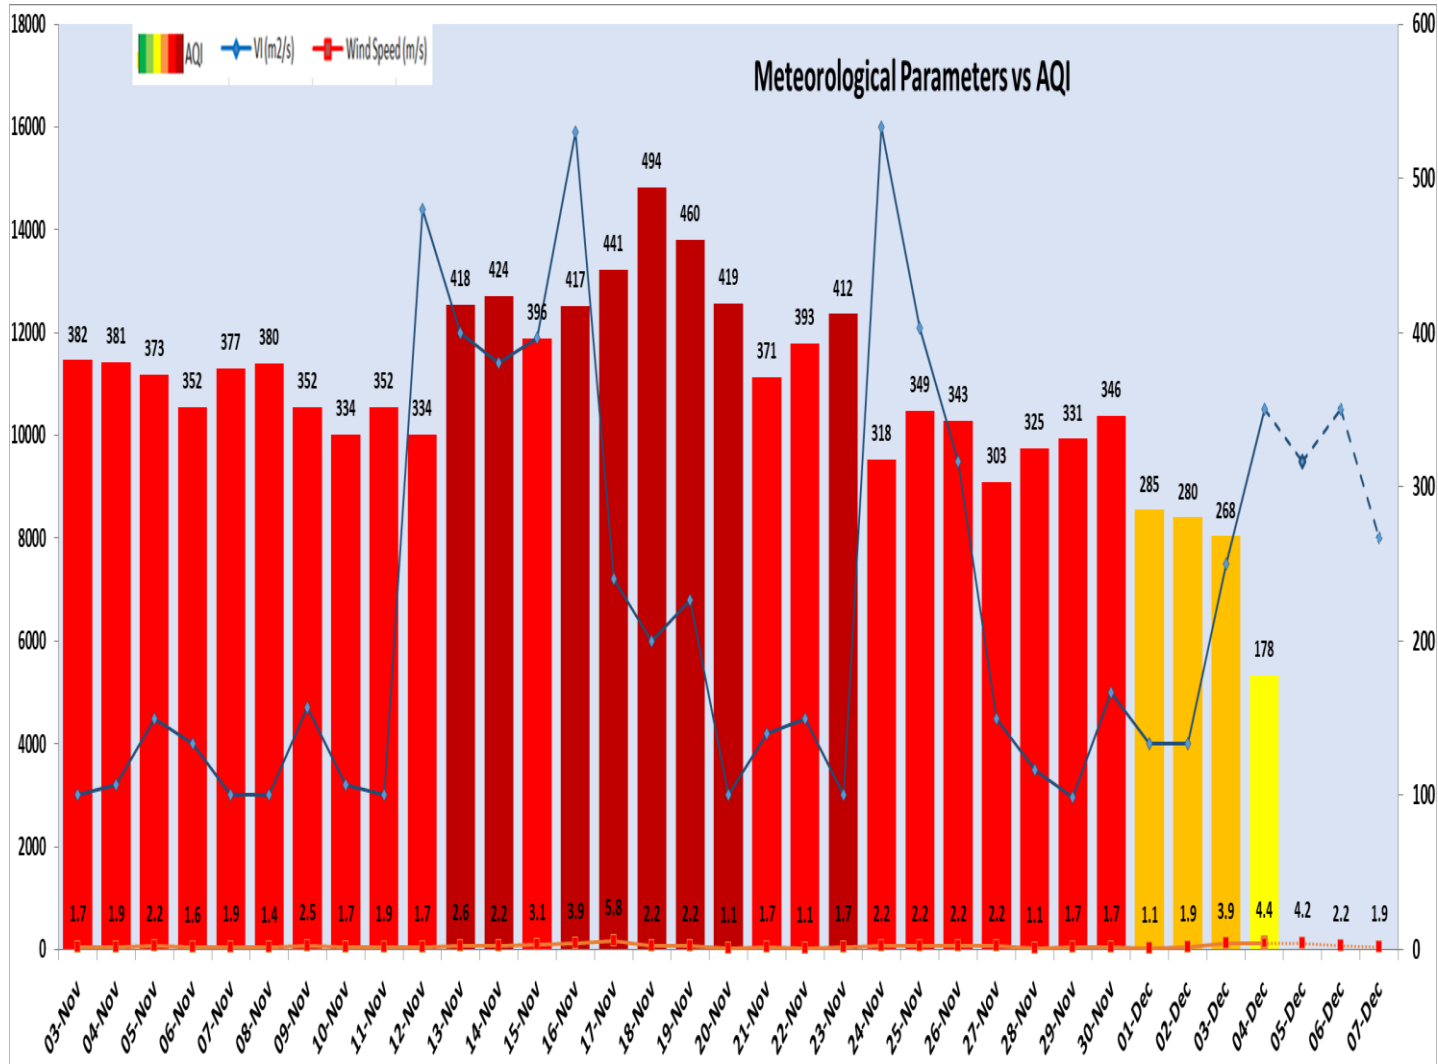

Comparative status of PM₁₀ and PM_{2.5} (µg/m³) running average - Till Dec 03 (2016-2024)

*Red line shows the annual average concentration standards for PM₁₀ and PM_{2.5}.

Daily Average of Particulates in Delhi (24 hourly average value; from 06:00am of 03.12.24 to 06:00 am of 04.12.24)

Forecast by IITM(Delhi):

	Dec 05, 2024	Dec 06, 2024	Dec 07, 2024
AQI Category	Moderate	Poor	Poor

Wind Forecast for Delhi:

	Wind speed (at surface) in km/h		Wind speed (at 900 m) in km/h	Wind Direction	
	As per IMD (range)	As per windy.com (at 16:00 hrs.)	As per windy.com (at 16:00hrs)	As per IMD	As per windy.com at 900m
Dec 05, 2024	10-20	07	31	NW	NW
Dec 06, 2024	04-12	07	24	NW/WNW	W
Dec 07, 2024	04-10	07	08	E/N	SE

Delhi Temperature in (°C)*

Date	Minimum	Maximum
01-12-2024	11.4	26.8
02-12-2024	10.4	27.0
03-12-2024	10.5	27.4
04-12-2024	12.0	28.2

* Source – IMD (08:30 hrs.)

▪ *Hotspots for Today

City	Station Name	AQI value	Air Quality	Prominent Pollutant
Delhi	Shadipur, Delhi - CPCB	267	Poor	PM _{2.5}
	Nehru Nagar, Delhi - DPCC	252	Poor	PM _{2.5}
	Dwarka-Sector 8, Delhi - DPCC	223	Poor	PM _{2.5}
	Mundka, Delhi - DPCC	216	Poor	PM ₁₀
	NSIT Dwarka, Delhi - CPCB	212	Poor	PM ₁₀
Faridabad	Sector 30, Faridabad - HSPCB	335	Very Poor	PM _{2.5}
Gurugram	Sector-51, Gurugram - HSPCB	170	Moderate	PM _{2.5}
	NISE Gwal Pahari, Gurugram - IMD	146	Moderate	PM _{2.5}
Ghaziabad	Loni, Ghaziabad - UPPCB	119	Moderate	PM ₁₀
	Indirapuram, Ghaziabad - UPPCB	108	Moderate	PM ₁₀
Greater Noida	Knowledge Park - V, Greater Noida - UPPCB	140	Moderate	PM ₁₀
Noida	Sector - 62, Noida - IMD	146	Moderate	PM ₁₀
	Sector-116, Noida - UPPCB	120	Moderate	PM ₁₀