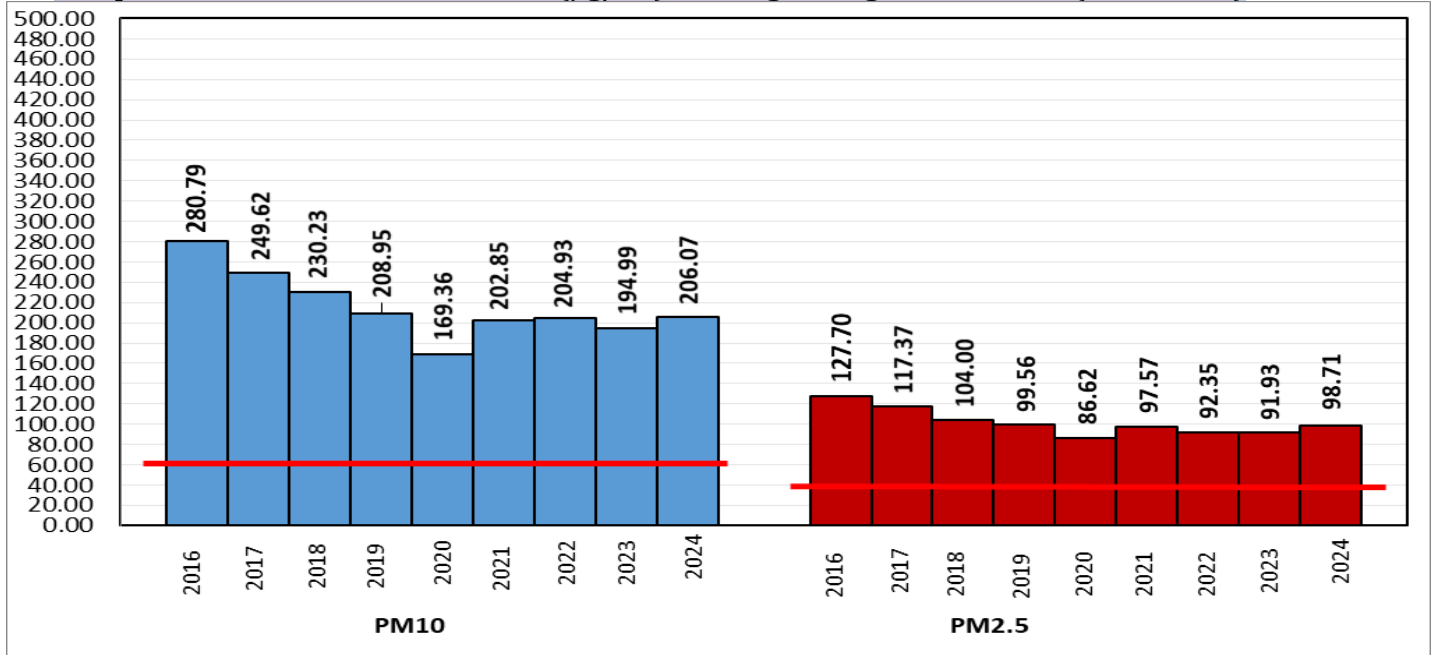

Central Pollution Control Board

Air Quality Status for Delhi & NCR

Dated – December 04, 2024

Current Air Quality Status:

Air Quality Index (AQI) (Average of past 24 hours at 4 PM) in comparison with last two years

	2024			2023			2022		
	Air Quality	AQI Value	Prominent Pollutant	Air Quality	AQI Value	Prominent Pollutant	Air Quality	AQI Value	Prominent Pollutant
Delhi	Moderate	178↓	PM _{2.5}	Very Poor	310↓	PM _{2.5}	Severe	407↑	PM ₁₀ , PM _{2.5}
Faridabad	Moderate	175↓	PM _{2.5} , PM ₁₀	Poor	237↓	PM _{2.5}	Very Poor	360↑	PM _{2.5}
Ghaziabad	Moderate	102↓	PM ₁₀	Poor	216↓	PM _{2.5}	Very Poor	370↑	PM _{2.5}
Greater Noida	Moderate	129↓	PM ₁₀	Poor	255↓	PM _{2.5}	Severe	410↑	PM ₁₀ , PM _{2.5}
Gurugram	Moderate	140↓	PM _{2.5}	Poor	224↓	PM _{2.5}	Very Poor	318↑	PM _{2.5}
Noida	Moderate	110↓	PM ₁₀	Poor	243↓	PM _{2.5}	Very Poor	371↑	PM _{2.5}

Category	Year	2016	2017	2018	2019	2020	2021	2022	2023	2024	2016	2017	2018	2019	2020	2021	2022	2023	2024	
	No. of days	327	338	338	338	339	338	338	338	339	2016	2017	2018	2019	2020	2021	2022	2023	2024	
Good (0–50)		0	2	0	2	5	1	3	1	0										
Satisfactory (51–100)		23	45	53	58	95	72	65	60	66	110	150	158	179	226	197	160	206	202	
Moderate (101–200)		87	103	105	119	126	124	92	145	136										
Poor (201–300)		119	107	110	97	65	69	127	73	63										
Very Poor (301–400)		75	73	57	46	37	54	46	47	63	217	188	180	159	113	141	178	132	137	
Severe (>401)		23	8	13	16	11	18	5	12	11										

Comparative status of PM₁₀ and PM_{2.5} (µg/m³) running average - Till Dec 03 (2016-2024)

*Red line shows the annual average concentration standards for PM₁₀ and PM_{2.5}.

Daily Average of Particulates in Delhi (24 hourly average value; from 06:00am of 03.12.24 to 06:00 am of 04.12.24)