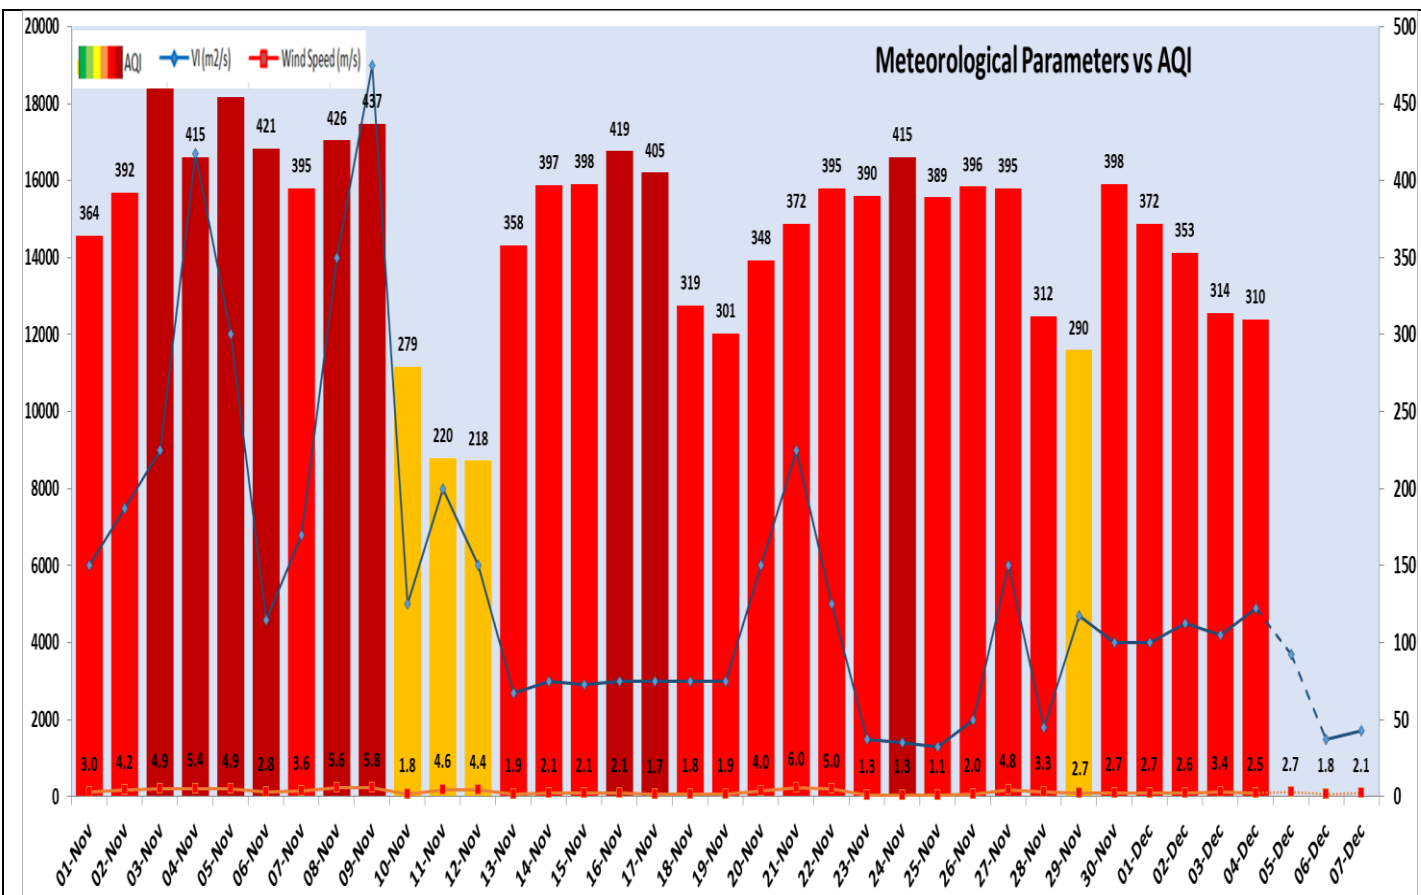

Forecast by IITM (Delhi):

	Dec 05, 2023	Dec 06, 2023	Dec 07, 2023
<b>AQI Category</b>	Very Poor	Very Poor	Very Poor

Wind Forecast for Delhi:

	Wind speed (at surface) in km/h		Wind speed (at 900 m) in km/h	Wind Direction	
	As per IMD (range)	As per windy.com (at 16:00 hrs.)	As per windy.com (at 16:00hrs)	As per IMD	As per windy.com at 900m
Dec 05. 2023	04 to 10	08	14	NW	NW
Dec 06. 2023	04 to 08	09	04	NW	N
Dec 07. 2023	Upto 04	08	10	NW	NW

Delhi Temperature in (°C)		
Date	Minimum	Maximum
01-12-2023	13.3	25.1
02-12-2023	12.3	24.7
03-12-2023	10.0	24.7
04-12-2023	14.6	26.2

▪ **Hotspots for Today**

City	Station Name	AQI value	Air Quality	Prominent Pollutant
Delhi	Nehru Nagar, Delhi - DPCC	382	Very Poor	PM <sub>2.5</sub>
	Rohini, Delhi - DPCC	349	Very Poor	PM <sub>2.5</sub>
	Dwarka-Sector 8, Delhi - DPCC	347	Very Poor	PM <sub>2.5</sub>
	Mundka, Delhi - DPCC	346	Very Poor	PM <sub>2.5</sub>
	R K Puram, Delhi - DPCC	344	Very Poor	PM <sub>2.5</sub>
Faridabad	Sector- 16A, Faridabad - HSPCB	309	Very Poor	PM <sub>2.5</sub>
	Sector 11, Faridabad - HSPCB	276	Poor	PM <sub>2.5</sub>
	New Industrial Town, Faridabad - HSPCB	262	Poor	PM <sub>2.5</sub>
Gurugram	Sector-51, Gurugram - HSPCB	312	Very Poor	PM <sub>2.5</sub>
Ghaziabad	Loni, Ghaziabad - UPPCB	275	Poor	PM <sub>2.5</sub>
	Vasundhara, Ghaziabad - UPPCB	239	Poor	PM <sub>2.5</sub>
Greater Noida	Knowledge Park - V, Greater Noida - UPPCB	280	Poor	PM <sub>2.5</sub>
Noida	Sector - 62, Noida - IMD	253	Poor	PM <sub>2.5</sub>
	Sector-1, Noida - UPPCB	246	Poor	PM <sub>2.5</sub>