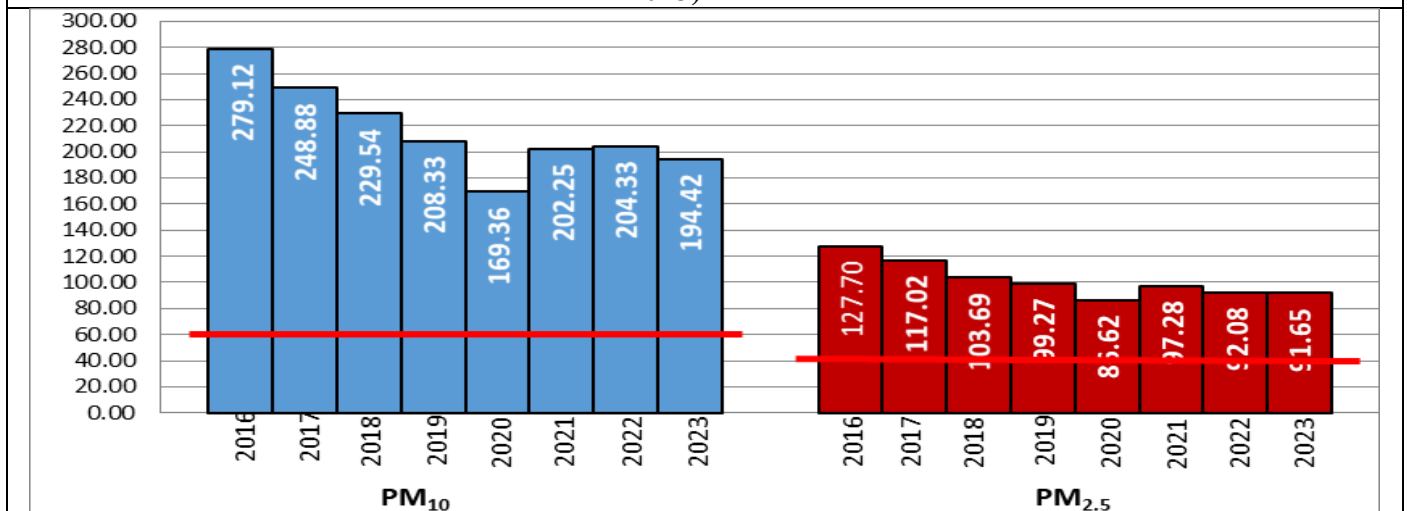

2023			2022			2021(Covid- Year)		
	Air Quality	AQI Value	Prominent Pollutant	Air Quality	AQI Value	Prominent Pollutant	Air Quality	AQI Value	Prominent Pollutant
Delhi	Very Poor	310↓	PM2.5	Severe	407↑	PM10, PM2.5	Very Poor	362↑	PM10, PM2.5
Faridabad	Poor	237↓	PM2.5	Very Poor	360↑	PM2.5	Very Poor	356↑	PM10, PM2.5
Ghaziabad	Poor	216↓	PM2.5	Very Poor	370↑	PM2.5	Very Poor	327↓	PM2.5
Greater Noida	Poor	255↓	PM2.5	Severe	410↑	PM10, PM2.5	Very Poor	335↑	PM2.5
Gurugram	Poor	224↓	PM2.5	Very Poor	318↑	PM2.5	Very Poor	334↑	PM2.5
Noida	Poor	243↓	PM2.5	Very Poor	371↑	PM2.5	Very Poor	355↑	PM10, PM2.5

*Data available for 35(2023), 35(2022), 37(2021) stations in Delhi today. # ↑, ↓ arrows indicate a decrease/increase as compared to the value on the previous day.

Comparative status of AQI - Delhi from 01 January to 04 December 2016-2023

Category	Year	2016	2017	2018	2019	2020	2021	2022	2023	2016	2017	2018	2019	2020	2021	2022	2023
	No. of days	327	338	338	338	339	338	338	338	2016	2017	2018	2019	2020	2021	2022	2023
Good (0-50)		0	2	0	2	4	1	3	1								
Satisfactory (51-100)		24	45	53	59	96	72	65	60	110	152	157	179	226	197	160	206
Moderate (101-200)		86	105	104	118	126	124	92	145								
Poor (201-300)		119	105	109	97	65	70	127	73								
Very Poor (301-400)		75	74	59	46	37	53	46	47	217	186	181	159	113	141	178	132
Severe (>401)		23	7	13	16	11	18	5	12								

Comparative status of PM₁₀ and PM_{2.5} (µg/m³) running average - Till December 03 (2016-2023)

*Red line shows the annual average concentration standards for PM₁₀ and PM_{2.5}.

Daily Average of Particulates in Delhi (24 hourly average value; from 06:00am of 03.12.23 to 06:00 am of 04.12.23)

Date ↓ / parameter →	PM_{2.5} (µg/m³)	PM₁₀ (µg/m³)
03- December -2023	153↓	259↓