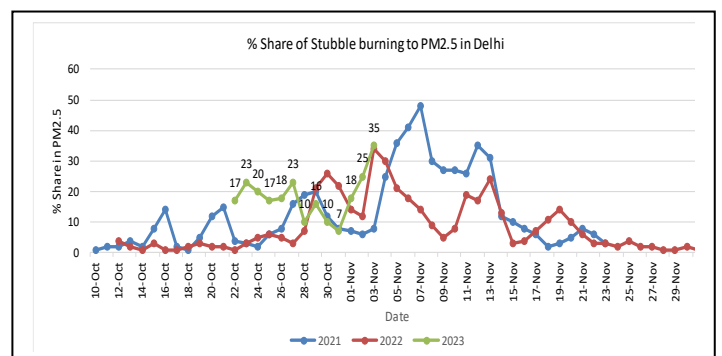

Forecast by IITM (Delhi):

	Nov 05, 2023		Nov 06, 2023		Nov 07, 2023	
	Concentration	AQI Category	Concentration	AQI Category	Concentration	AQI Category
PM₁₀	410-420	Severe	380-390	Severe	405-415	Severe
PM_{2.5}	256-269	Severe	246-263	Severe	250-270	Severe

Wind Forecast for Delhi:

	Wind speed (at surface) in km/h		Wind speed (at 900 m) in km/h	Wind Direction	
	As per IMD (range)	As per windy.com (at 16:00 hrs.)	As per windy.com (at 16:00hrs)	As per IMD	As per windy.com at 900m
Nov 05 , 2023	06-08	09	16	NW/N	NW
Nov 06 , 2023	06-08	07	12	NW/NE	NW
Nov 07 , 2023	06-12	08	16	NW/N	NW

IMD Alert for Tomorrow (05.11.2023):

The air quality is likely to remain in Severe category from 05.11.2023 to 07.11.2023. The predominant surface wind is likely to be calm during morning hours, coming from Northwest/North directions in Delhi with wind speed 06-08 kmph, mainly clear sky and shallow fog in the morning on 05.11.2023. Ventilation index is likely to be 9200 m²/s.

Active Fire Events (AFE):

Date	Punjab		Haryana	
	Nos. on the day	Total since September 15	Nos. on the day	Total since September 15
03.11.2023	1551	12813	28	1372
03.11.2022	2666	24146	128	2377
03.11.2021	2512	20578	197	3438

* As per IITM, the impact of stubble burning is ~35 %.