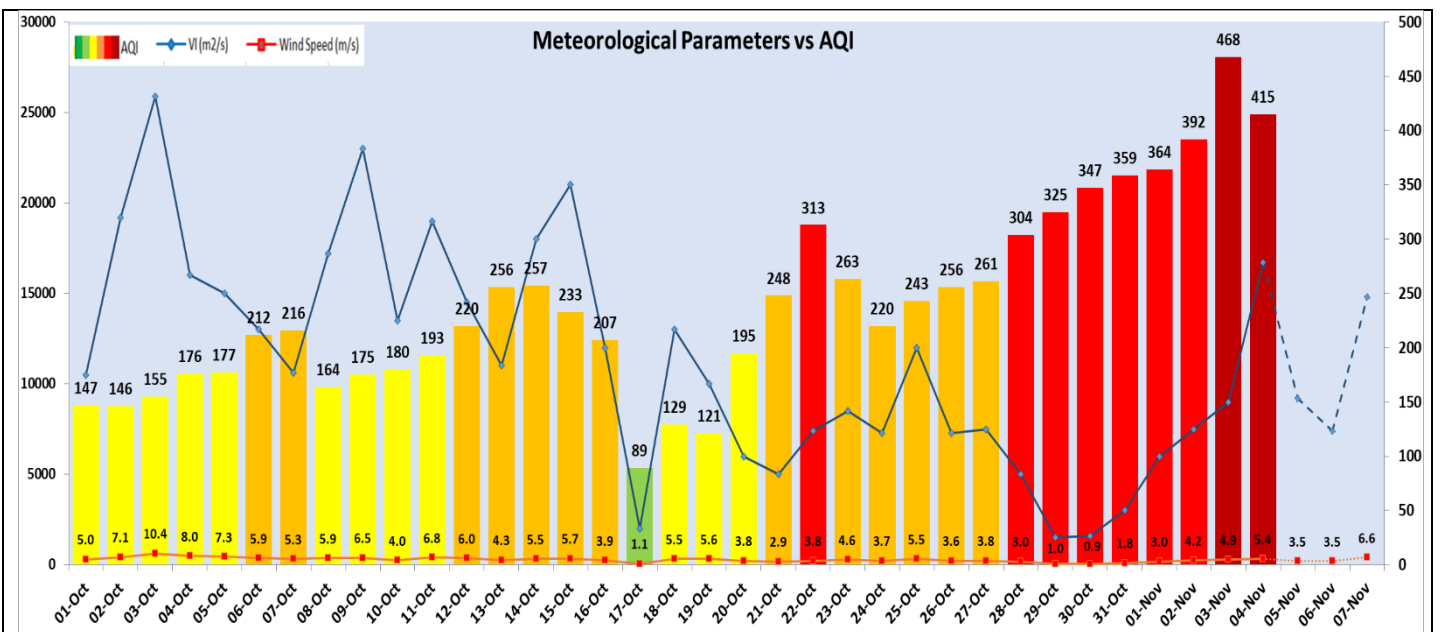

Forecast by IITM (Delhi):

	Nov 05, 2023		Nov 06, 2023		Nov 07, 2023	
	Concentration	AQI Category	Concentration	AQI Category	Concentration	AQI Category
PM₁₀	410-420	Severe	380-390	Severe	405-415	Severe
PM_{2.5}	256-269	Severe	246-263	Severe	250-270	Severe

Wind Forecast for Delhi:

	Wind speed (at surface) in km/h		Wind speed (at 900 m) in km/h	Wind Direction	
	As per IMD (range)	As per windy.com (at 16:00 hrs.)	As per windy.com (at 16:00hrs)	As per IMD	As per windy.com at 900m
Nov 05 , 2023	06-08	09	16	NW/N	NW
Nov 06 , 2023	06-08	07	12	NW/NE	NW
Nov 07 , 2023	06-12	08	16	NW/N	NW

IMD Alert for Tomorrow (05.11.2023):

The air quality is likely to remain in Severe category from 05.11.2023 to 07.11.2023. The predominant surface wind is likely to be calm during morning hours, coming from Northwest/North directions in Delhi with wind speed 06-08 kmph, mainly clear sky and shallow fog in the morning on 05.11.2023. Ventilation index is likely to be 9200 m²/s.

Active Fire Events (AFE):

Date	Punjab		Haryana	
	Nos. on the day	Total since September 15	Nos. on the day	Total since September 15
03.11.2023	1551	12813	28	1372
03.11.2022	2666	24146	128	2377
03.11.2021	2512	20578	197	3438

* As per IITM, the impact of stubble burning is ~35 %.