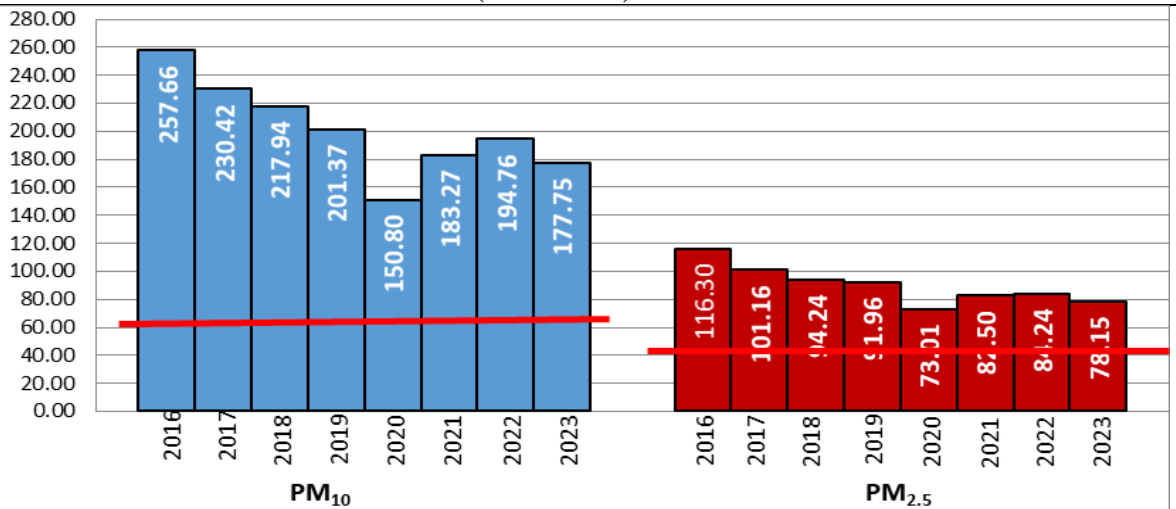

Current Air Quality Status:

Air Quality Index (AQI) (Average of past 24 hours at 4 PM) in comparison with last two years

	2023			2022			2021(Covid- Year)		
	Air Quality	AQI Value	Prominent Pollutant	Air Quality	AQI Value	Prominent Pollutant	Air Quality	AQI Value	Prominent Pollutant
Delhi	Severe	415 ↓	PM10	Severe	447 ↓	PM2.5	Very Poor	382 ↑	PM10, PM2.5
Faridabad	Severe	438 ↓	PM2.5	Severe	425 ↑	PM2.5	Very Poor	399 ↑	PM10, PM2.5
Ghaziabad	Very Poor	394 ↓	PM2.5	Severe	411 ↓	PM2.5	Severe	419 ↑	PM2.5
Greater Noida	Severe	490 ↓	PM2.5	Severe	425 ↑	PM2.5	Very Poor	322 ↑	PM2.5
Gurugram	Severe	404 ↑	PM2.5	Severe	416 ↓	PM2.5	Very Poor	395 ↑	PM2.5
Noida	Severe	408 ↓	PM2.5	Severe	406 ↓	PM2.5	Severe	404 ↑	PM10, PM2.5

*Data available for 35(2023), 37(2022), 37(2021) stations in Delhi today. # ↑, ↓ arrows indicate a decrease/increase as compared to the value on the previous day.

Comparative status of AQI - Delhi from 01 January to 04 November 2016-2023

Category	Year	2016	2017	2018	2019	2020	2021	2022	2023	2016	2017	2018	2019	2020	2021	2022	2023
	No. of days	297	308	308	308	309	308	308	308								
Good (0-50)		0	2	0	2	4	1	3	1								
Satisfactory (51-100)		24	45	53	58	96	72	65	60	110	151	156	175	224	197	160	206
Moderate (101-200)		86	104	103	115	124	124	92	145								
Poor (201-300)		116	102	103	89	56	69	115	69								
Very Poor (301-400)		60	52	41	34	27	36	29	28	187	157	152	133	85	111	148	102
Severe (>401)		11	3	8	10	2	6	4	5								

Comparative status of PM₁₀ and PM_{2.5} (µg/m³) running average - Till November 03 (2016-2023)

Daily Average of Particulates in Delhi

Date ↓ / parameter →	PM_{2.5} (µg/m³)	PM₁₀ (µg/m³)
03- November -2023	286	476