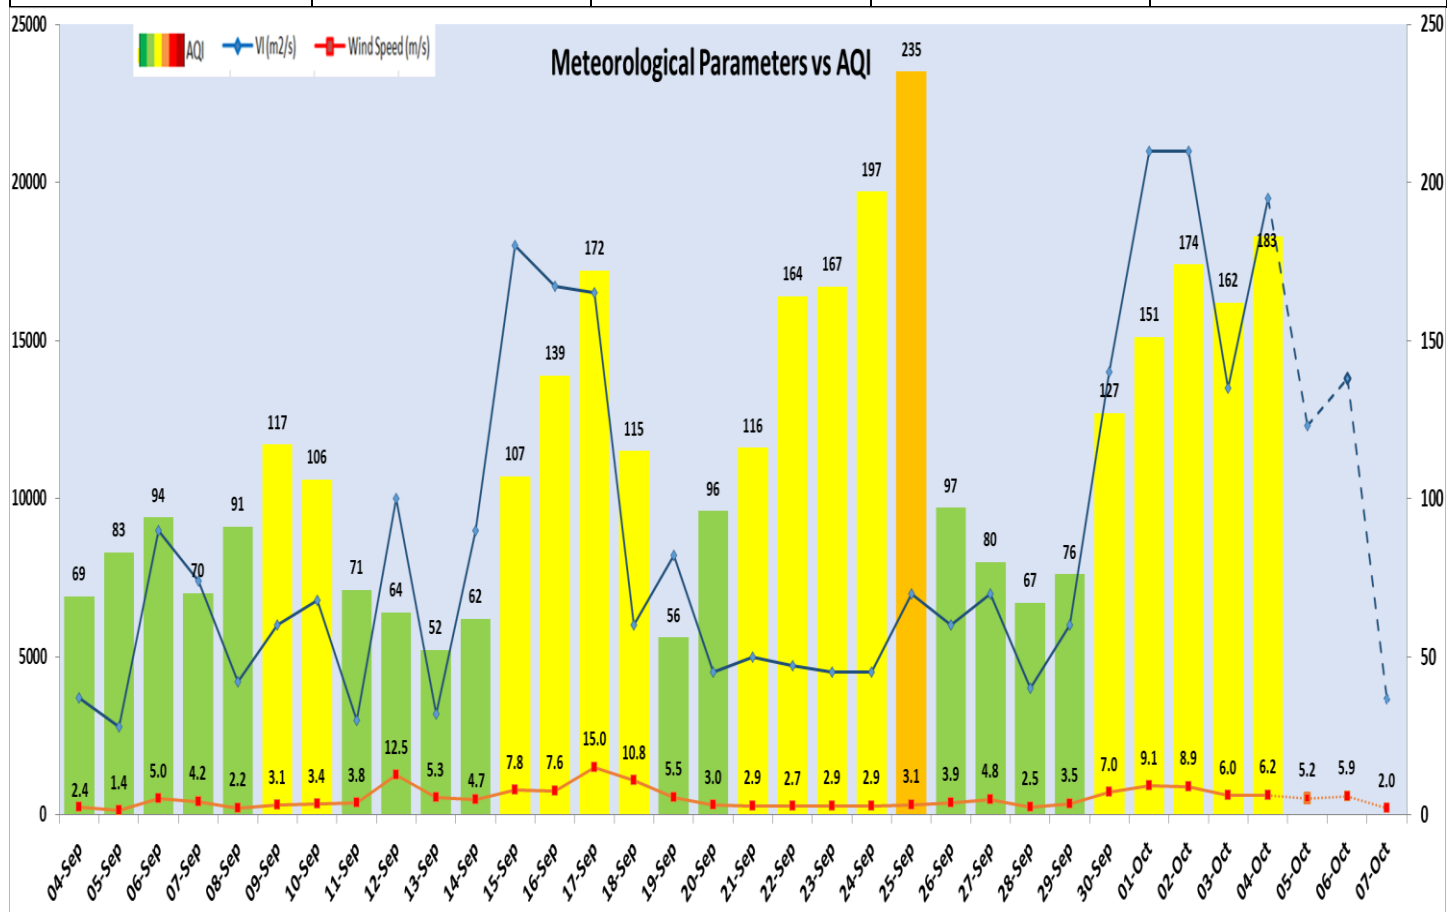

Comparative status of PM₁₀ and PM_{2.5} (µg/m³) running average – Till Oct 03 (2016-2024)

*Red line shows the annual average concentration standards for PM₁₀ and PM_{2.5}.

Daily Average of Particulates in Delhi (24 hourly average value; from 06:00am of 03.10.24 to 06:00 am of 04.10.24)

Forecast by IITM(Delhi):

	Oct 05, 2024	Oct 06, 2024	Oct 07, 2024
AQI Category	Moderate	Moderate	Moderate

Wind Forecast for Delhi:

	Wind speed (at surface) in km/h		Wind speed (at 900 m) in km/h	Wind Direction	
	As per IMD (range)	As per windy.com (at 16:00 hrs.)	As per windy.com (at 16:00hrs)	As per IMD	As per windy.com at 900m
Oct 05, 2024	10-14	02	15	VAR	W
Oct 06, 2024	10-12	07	21	VAR	NW
Oct 07, 2024	08-12	05	14	VAR	NW

Delhi Temperature in (°C)		
Date	Minimum	Maximum
01-10-2024	26.2	34.4
02-10-2024	26.2	35.4
03-10-2024	26.6	37.2
04-10-2024	24.8	37.0

▪ ***Hotspots for Today**

City	Station Name	AQI value	Air Quality	Prominent Pollutant
Delhi	Anand Vihar, Delhi - DPCC	400	Very Poor	PM ₁₀
	Wazirpur, Delhi - DPCC	242	Poor	PM ₁₀
	Mundka, Delhi - DPCC	241	Poor	PM ₁₀
	Patparganj, Delhi - DPCC	239	Poor	PM ₁₀
	Dwarka-Sector 8, Delhi - DPCC	235	Poor	PM ₁₀
Faridabad	New Industrial Town, Faridabad - HSPCB	177	Moderate	PM ₁₀
Gurugram	Sector-51, Gurugram - HSPCB	113	Moderate	PM _{2.5}
	Vikas Sadan, Gurugram - HSPCB	100	Satisfactory	PM _{2.5}
Ghaziabad	Sanjay Nagar, Ghaziabad - UPPCB	220	Poor	PM ₁₀
	Indrapuram, Ghaziabad - UPPCB	216	Poor	PM ₁₀
Greater Noida	Knowledge Park - III, Greater Noida - UPPCB	213	Poor	PM ₁₀
Noida	Sector-116, Noida - UPPCB	302	Very Poor	Ozone
	Sector - 125, Noida - UPPCB	254	Poor	PM ₁₀