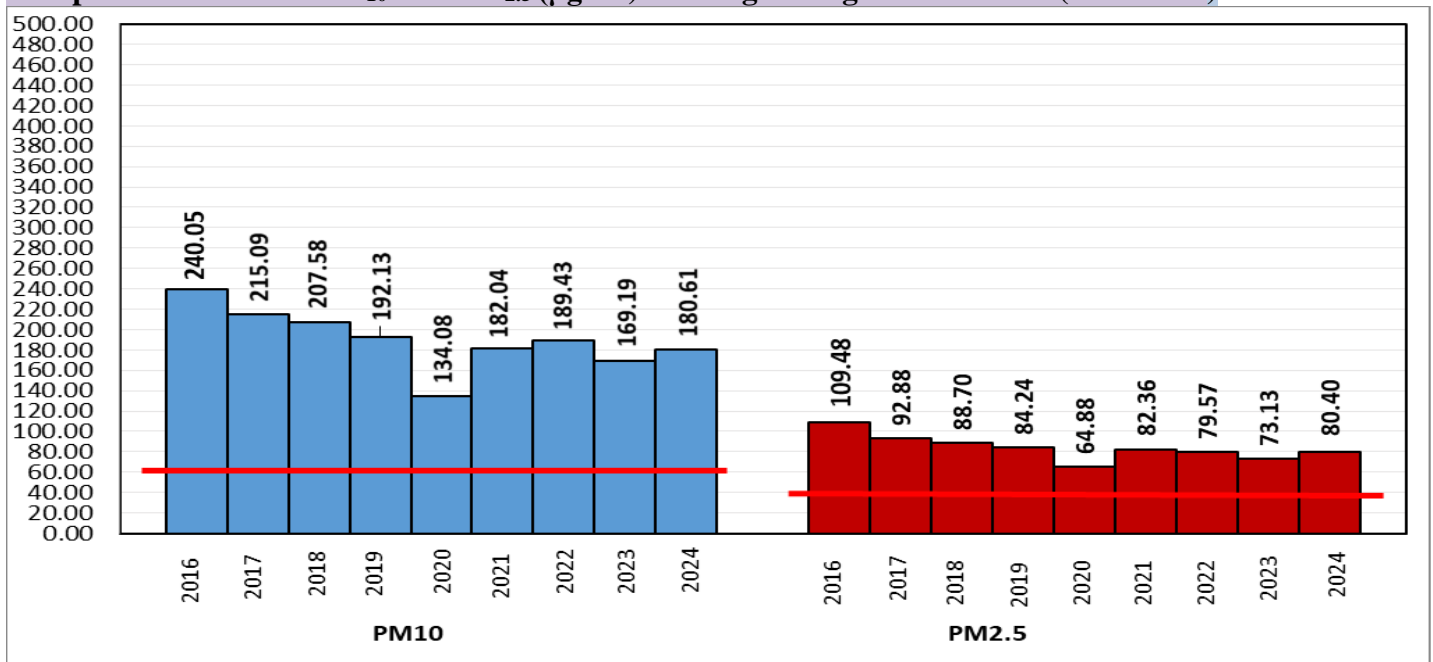

Central Pollution Control Board

Air Quality Status for Delhi & NCR

Dated – October 04, 2024

Current Air Quality Status:

Air Quality Index (AQI) (Average of past 24 hours at 4 PM) in comparison with last two years

	2024			2023			2022		
	Air Quality	AQI Value	Prominent Pollutant	Air Quality	AQI Value	Prominent Pollutant	Air Quality	AQI Value	Prominent Pollutant
Delhi	Moderate	183↑	PM ₁₀	Moderate	176↑	PM ₁₀ , PM _{2.5}	Moderate	150↑	PM _{2.5} , PM ₁₀ , O ₃
Faridabad	Moderate	102↑	PM _{2.5} , PM ₁₀	Moderate	155↑	PM ₁₀ , PM _{2.5}	Moderate	177↑	PM _{2.5} , PM ₁₀
Ghaziabad	Poor	211↑	PM _{2.5} , PM ₁₀	Moderate	180↑	PM ₁₀	Moderate	162↑	PM ₁₀ , O ₃
Greater Noida	Poor	212↑	PM _{2.5} , PM ₁₀	Poor	220↓	PM ₁₀	Moderate	146↑	PM ₁₀
Gurugram	Satisfactory	96↑	PM _{2.5}	Poor	233↓	PM _{2.5}	Moderate	168↑	PM ₁₀ , PM _{2.5}
Noida	Poor	228↑	O ₃ , PM ₁₀	Moderate	185↑	PM ₁₀	Moderate	154↑	PM ₁₀ , PM _{2.5} , O ₃

Category	Year	2016	2017	2018	2019	2020	2021	2022	2023	2024	2016	2017	2018	2019	2020	2021	2022	2023	2024	
	No. of days	266	277	277	277	278	277	277	277	278	2016	2017	2018	2019	2020	2021	2022	2023	2024	
Good (0–50)		0	2	0	2	5	0	1	1	0										
Satisfactory (51–100)		23	45	53	54	95	70	61	59	66	106	146	154	168	222	178	150	197	192	
Moderate (101–200)		83	99	101	112	122	108	88	137	126										
Poor (201–300)		99	94	89	75	39	59	105	56	50										
Very Poor (301–400)		55	37	28	27	15	34	21	21	33	160	131	123	109	56	99	127	80	86	
Severe (>401)		6	0	6	7	2	6	1	3	3										

Comparative status of PM₁₀ and PM_{2.5} (µg/m³) running average – Till Oct 03 (2016-2024)

*Red line shows the annual average concentration standards for PM₁₀ and PM_{2.5}.

Daily Average of Particulates in Delhi (24 hourly average value; from 06:00am of 03.10.24 to 06:00 am of 04.10.24)