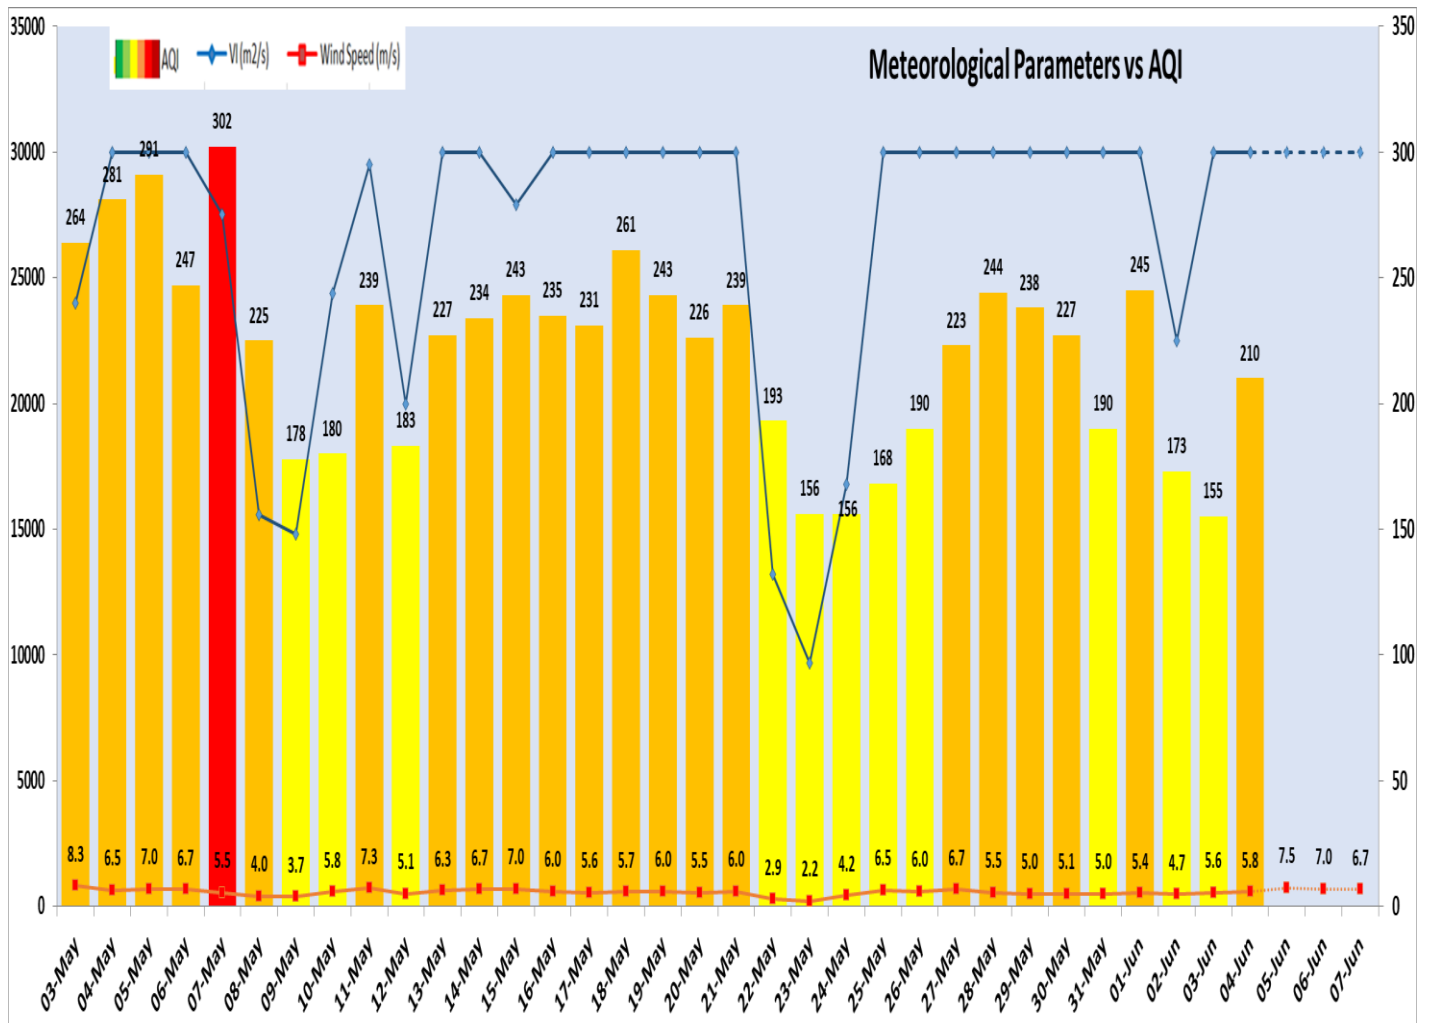

Comparative status of PM₁₀ and PM_{2.5} (µg/m³) running average – Till June 03 (2016-2024)

*Red line shows the annual average concentration standards for PM₁₀ and PM_{2.5}.

Daily Average of Particulates in Delhi (24 hourly average value; from 06:00am of 03.06.24 to 06:00 am of 04.06.24)

Forecast by IITM(Delhi):

	June 05, 2024	June 06, 2024	June 07, 2024
AQI Category	Poor	Poor	Poor

Wind Forecast for Delhi:

	Wind speed (at surface) in km/h		Wind speed (at 900 m) in km/h	Wind Direction	
	As per IMD (range)	As per windy.com (at 16:00 hrs.)	As per windy.com (at 16:00hrs)	As per IMD	As per windy.com at 900m
June 05, 2024	14-18	20	28	WNW/W	W
June 06, 2024	10-20	21	32	W/WNW	NW
June 07, 2024	16-26	22	35	WNW	NW

Delhi Temperature in (°C)		
Date	Minimum	Maximum
01-06-2024	30.2	45.8
02-06-2024	30.4	44.2
03-06-2024	30.2	42.8
04-06-2024	30.4	44.6

▪ ***Hotspots for Today**

City	Station Name	AQI value	Air Quality	Prominent Pollutant
Delhi	Shadipur, Delhi - CPCB	356	Very Poor	PM _{2.5}
	Mundka, Delhi - DPCC	269	Poor	PM ₁₀
	Anand Vihar, Delhi - DPCC	262	Poor	PM ₁₀
	Dwarka-Sector 8, Delhi - DPCC	258	Poor	PM ₁₀
	NSIT Dwarka, Delhi - CPCB	256	Poor	PM _{2.5}
Faridabad	New Industrial Town, Faridabad - HSPCB	249	Poor	PM _{2.5}
	Sector 11, Faridabad - HSPCB	193	Moderate	PM _{2.5}
Gurugram	Vikas Sadan, Gurugram - HSPCB	321	Very Poor	PM _{2.5}
	Sector-51, Gurugram - HSPCB	294	Poor	PM _{2.5}
Ghaziabad	Indirapuram, Ghaziabad - UPPCB	242	Poor	PM ₁₀
	Sanjay Nagar, Ghaziabad - UPPCB	221	Poor	Ozone
Greater Noida	Knowledge Park - V, Greater Noida - UPPCB	277	Poor	PM ₁₀
Noida	Sector - 62, Noida - IMD	232	Poor	PM ₁₀
	Sector-116, Noida - UPPCB	230	Poor	PM ₁₀