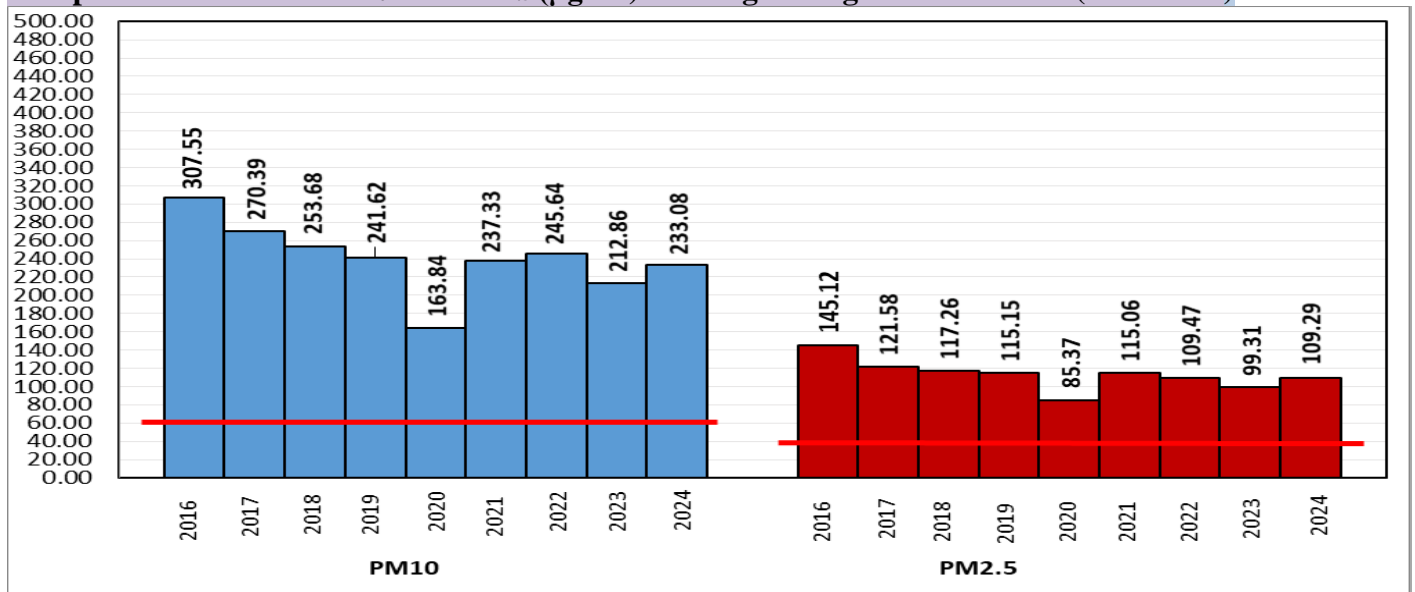

Central Pollution Control Board

Air Quality Status for Delhi & NCR

Dated – June 04, 2024

Current Air Quality Status:

Air Quality Index (AQI) (Average of past 24 hours at 4 PM) in comparison with last two years

	2024			2023			2022		
	Air Quality	AQI Value	Prominent Pollutant	Air Quality	AQI Value	Prominent Pollutant	Air Quality	AQI Value	Prominent Pollutant
Delhi	Poor	210↑	PM _{2.5} , PM ₁₀	Moderate	171↑	PM _{2.5} , PM ₁₀	Poor	227↓	PM ₁₀
Faridabad	Moderate	170↓	PM _{2.5}	Moderate	127↑	PM _{2.5}	Poor	248↓	PM _{2.5} , PM ₁₀
Ghaziabad	Poor	202↑	PM ₁₀ , O ₃	Moderate	142↑	PM ₁₀	Poor	258↓	PM ₁₀ , O ₃
Greater Noida	Poor	254↑	PM ₁₀	Moderate	196↑	O ₃	Poor	242↓	PM ₁₀
Gurugram	Poor	242↑	PM _{2.5} , PM ₁₀	Moderate	169↑	PM _{2.5}	Poor	240↓	PM _{2.5} , PM ₁₀
Noida	Poor	227↑	PM ₁₀	Moderate	137↑	PM ₁₀	Poor	239↓	PM ₁₀

*Data available for 39(2024), 37(2023), 31(2022) stations in Delhi today. # ↑, ↓ arrows indicate a decrease/increase as compared to the value on the previous day.

Comparative status of AQI - Delhi from 01 January to 04 June 2016-2024

Comparative status of PM₁₀ and PM_{2.5} (µg/m³) running average – Till June 03 (2016-2024)

*Red line shows the annual average concentration standards for PM₁₀ and PM_{2.5}.

Daily Average of Particulates in Delhi (24 hourly average value; from 06:00am of 03.06.24 to 06:00 am of 04.06.24)