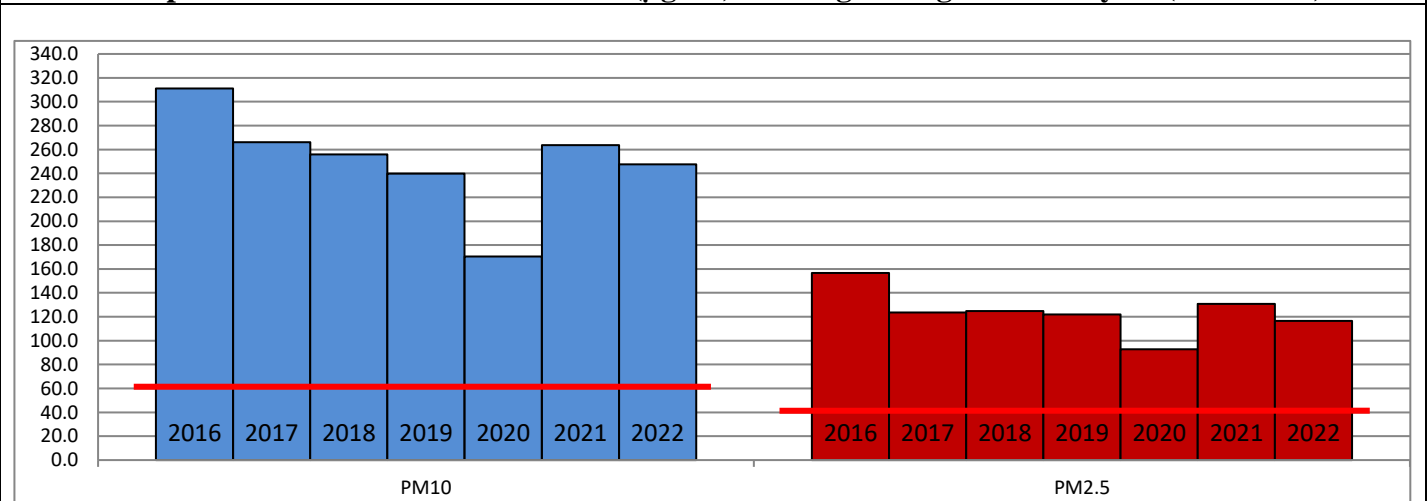

Central Pollution Control Board

Air Quality Status for Delhi & NCR

Dated – May 04, 2022

Current Air Quality Status:

Air Quality Index (AQI) (Average of past 24 hours)

	Air Quality	AQI Value	Prominent Pollutant
Delhi	Poor	269↑	PM_{2.5}, PM₁₀
Faridabad	Poor	283↑	PM_{2.5}, PM₁₀
Ghaziabad	Poor	252↑	PM₁₀
Greater Noida	Poor	250↑	PM₁₀
Gurugram	Poor	346↑	PM_{2.5}, PM₁₀
Noida	Poor	254↑	PM₁₀

*Data available for 33 stations in Delhi today. # ↑ ↓ arrows indicate increase/decrease as compared to value on the previous day

Comparative status of AQI - Delhi from 01 January to 04 May 2016-2022

Category	Year	2016	2017	2018	2019	2020	2021	2022	2016	2017	2018	2019	2020	2021	2022	
		No. of days	121	124	124	124	125	124	124							
Good (0–50)		0	0	0	0	1	0	0								
Satisfactory (51–100)		0	0	1	2	27	0	3	8	30	36	46	73	33	27	
Moderate (101–200)		8	30	35	44	45	33	24								
Poor (201–300)		60	65	60	49	35	53	78								
Very Poor (301–400)		47	29	25	22	15	32	18	113	94	88	78	52	91	97	
Severe (>401)		6	0	3	7	2	6	1								

Comparative status of PM_{2.5} and PM₁₀ (µg/m³) running average – Till May 03 (2016-2022)

Hotspots for Today:

*Details given overleaf

Delhi	Mundka, Narela, DTU, Chandni Chowk, Bawana	Gurugram	Sector-51, Vikas Sadan
Faridabad	Sector-11, Sector-30	Greater Noida	Knowledge Park-III
Ghaziabad	Vasundhara, Loni	Noida	Sector-1, Sector-116

Forecast by IITM:

Parameters	May 05, 2022		May 06, 2022- May 07, 2022	
	Concentration	AQI Category	Concentration	AQI Category
PM₁₀	335	Poor	366	Very Poor
PM_{2.5}	111	Poor	121	Very Poor