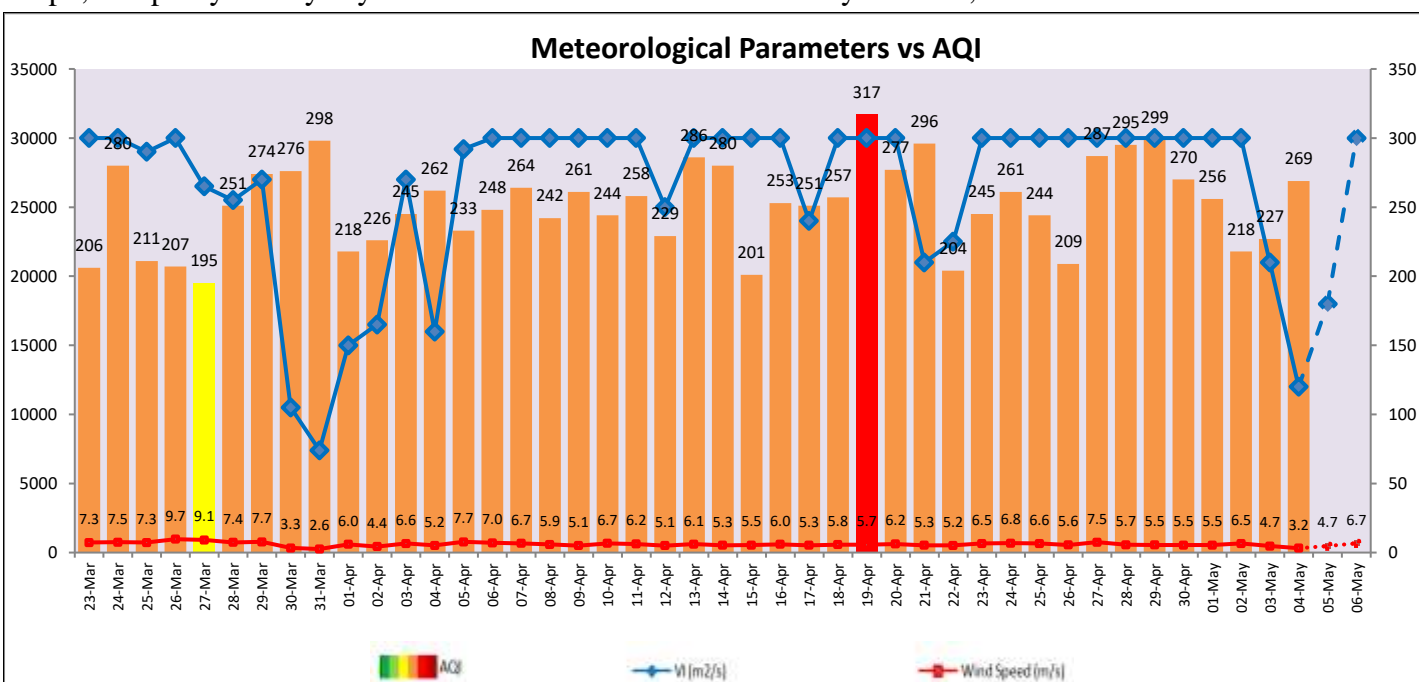

Wind Forecast for Delhi:

	Wind speed (at surface) in km/h		Wind speed (at 900 m) in km/h	Wind Direction	
	As per IMD (at 17:30 hrs.)	As per windy.com (at 16:00 hrs.)	As per windy.com (at 16:00hrs)	As per IMD (at 17:30hrs.)	As per windy.com at 900m
May 05, 2022	08	16	23	NNE	NW
May 06, 2022	18	18	28	W	NW
May 07, 2022	10	17	25	NW	NW

IMD Alert for Tomorrow (05.05.2022):

The air quality is likely to improve on 05.05.2022 and 06.05.2022 but remain in Poor category. The predominant surface wind is likely to be coming from Southeast/Northwest directions with wind speed 08-18 kmph, and partly cloudy sky tomorrow. Ventilation index is likely to be 18,000 m²/s tomorrow.

Hotspots for Today

City	Station Name	AQI value	Air Quality	Prominent Pollutant
Delhi	Mundka, Delhi - DPCC	349	Very Poor	PM₁₀
	Bawana, Delhi - DPCC	337	Very Poor	PM₁₀
	DTU, Delhi - CPCB	332	Very Poor	PM_{2.5}
	Chandni Chowk, Delhi - IITM	330	Very Poor	PM₁₀
	Narela, Delhi - DPCC	330	Very Poor	PM₁₀
Faridabad	Sector 30, Faridabad - HSPCB	322	Very Poor	PM₁₀
	Sector 11, Faridabad - HSPCB	297	Poor	PM_{2.5}
Gurugram	Sector-51, Gurugram - HSPCB	368	Very Poor	PM₁₀
	Vikas Sadan, Gurugram - HSPCB	361	Very Poor	PM_{2.5}
Ghaziabad	Loni, Ghaziabad - UPPCB	332	Very Poor	PM₁₀
	Vasundhara, Ghaziabad - UPPCB	278	Poor	PM₁₀
Greater Noida	Knowledge Park - III, Greater Noida - UPPCB	265	Poor	PM₁₀
Noida	Sector-116, Noida - UPPCB	289	Poor	PM₁₀
	Sector-1, Noida - UPPCB	272	Poor	PM₁₀