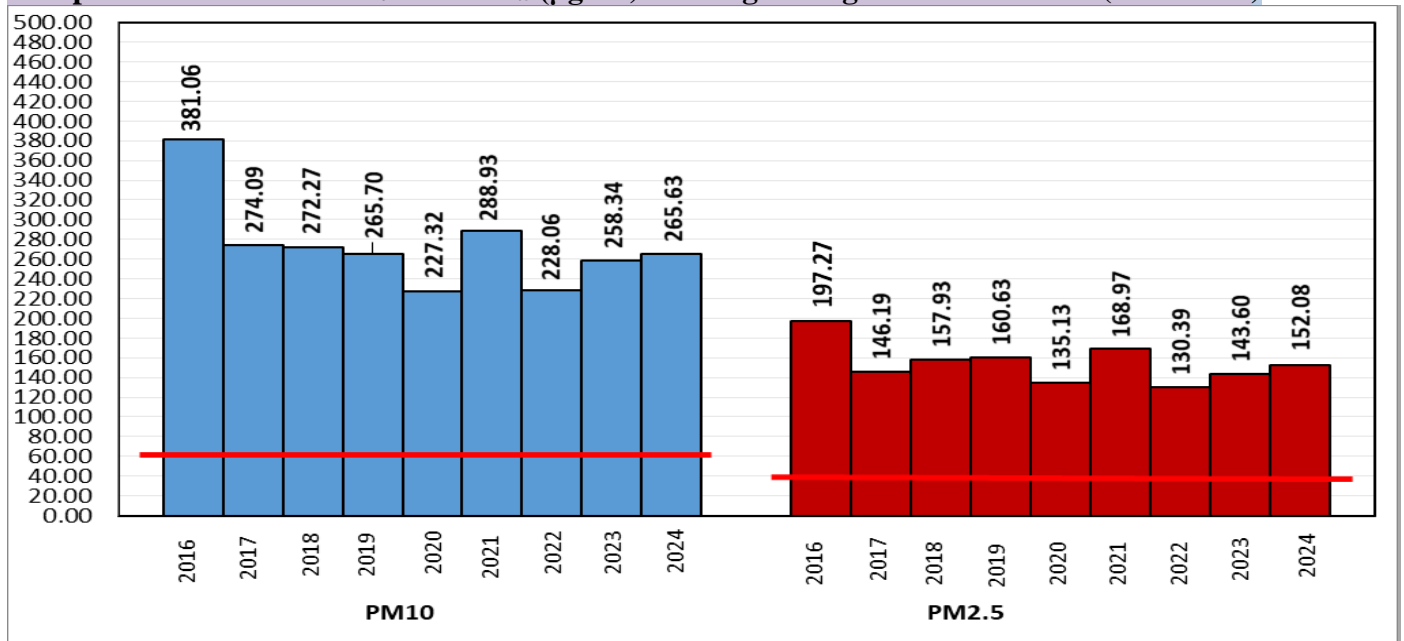

2024			2023			2022		
	Air Quality	AQI Value	Prominent Pollutant	Air Quality	AQI Value	Prominent Pollutant	Air Quality	AQI Value	Prominent Pollutant
Delhi	Moderate	140↑	PM2.5, O3	Moderate	129↓	PM2.5, PM10	Moderate	199↑	PM2.5
Faridabad	Moderate	134	PM10	Moderate	134↓	PM2.5	Poor	203↓	PM10, PM2.5
Ghaziabad	Satisfactory	82↑	PM10	Moderate	112↓	PM10	Poor	223↑	PM2.5
Greater Noida	Moderate	126↑	PM10	Moderate	116↓	PM10	Moderate	200↑	PM10, PM2.5
Gurugram	Moderate	174↑	PM10, PM2.5	Moderate	126↓	PM2.5, PM10	Poor	211↑	PM10
Noida	Satisfactory	95↑	PM10	Moderate	115↓	PM10	Moderate	174↑	PM2.5

*Data available for 39(2024), 38(2023), 36(2022) stations in Delhi today. # ↑, ↓ arrows indicate a decrease/increase as compared to the value on the previous day.

Comparative status of AQI - Delhi from 01 January to 04 March 2016-2024

Category	Year	2016	2017	2018	2019	2020	2021	2022	2023	2024	2016	2017	2018	2019	2020	2021	2022	2023	2024	
	No. of days	64	63	63	63	64	63	63	63	64	64	64	63	63	63	63	63	63	64	64
Good (0–50)		0	0	0	0	0	0	0	0	0	0	0	0	0	0	0	0	0	0	0
Satisfactory (51–100)		0	0	0	1	2	0	3	0	0	1	6	8	13	12	7	18	15	18	18
Moderate (101–200)		1	6	8	12	10	7	15	15	18	1	6	8	13	12	7	18	15	18	18
Poor (201–300)		16	33	31	22	35	20	27	25	12	16	33	31	22	35	20	27	25	12	12
Very Poor (301–400)		41	24	21	21	15	30	17	20	31	41	24	21	21	15	30	17	20	31	31
Severe (>401)		6	0	3	7	2	6	1	3	3	6	0	3	7	2	6	1	3	3	3

Comparative status of PM₁₀ and PM_{2.5} (µg/m³) running average – Till March 03 (2016-2024)

*Red line shows the annual average concentration standards for PM₁₀ and PM_{2.5}.

Daily Average of Particulates in Delhi (24 hourly average value; from 06:00am of 03.03.24 to 06:00 am of 04.03.24)

Date ↓ / parameter →	PM_{2.5} (µg/m³)	PM₁₀ (µg/m³)
03- March -2024	51↑	173↑