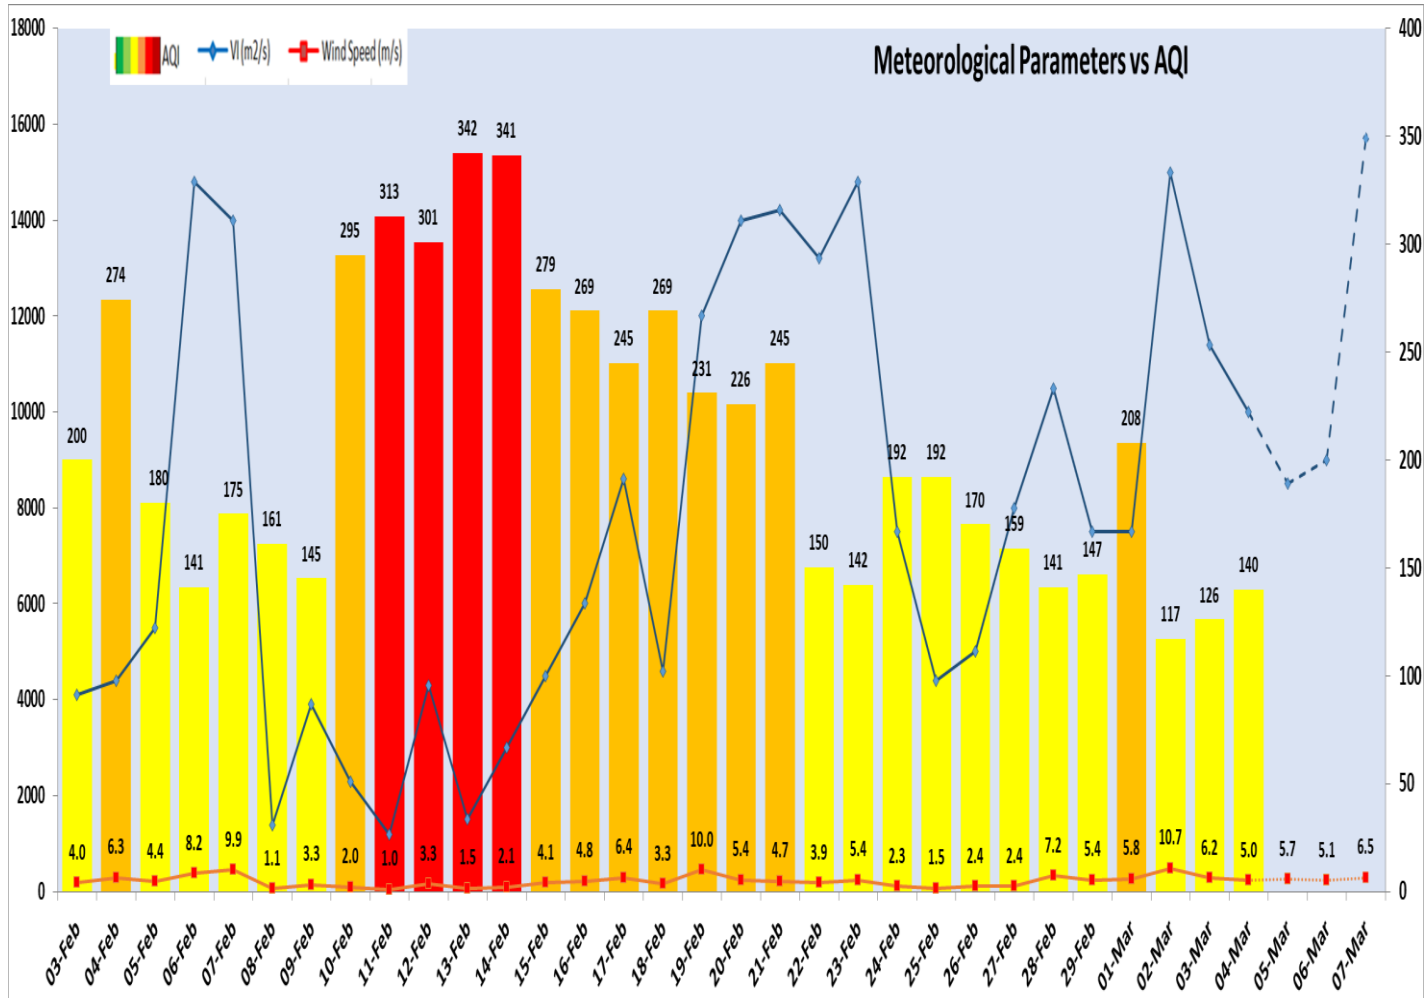

Hotspots for Today: *Details given below

Delhi	Nehru Nagar, NSIT Dwarka, Dr. Karni Singh Shooting Range, R K Puram, Dwarka-Sector 8	Ghaziabad	Loni, Indirapuram
Faridabad	Sector 11	Greater Noida	Knowledge Park - V
Gurugram	Teri Gram	Noida	Sector-1, Sector - 62

Forecast by IITM(Delhi):

	Mar 05, 2024	Mar 06, 2024	Mar 07, 2024
AQI Category	Moderate	Moderate	Moderate

Wind Forecast for Delhi:

	Wind speed (at surface) in km/h		Wind speed (at 900 m) in km/h	Wind Direction	
	As per IMD (range)	As per windy.com (at 16:00 hrs.)	As per windy.com (at 16:00hrs)	As per IMD	As per windy.com at 900m
Mar 05. 2024	08 TO 15	11	25	NW	NW
Mar 06. 2024	08 TO 12	08	18	NW	W
Mar 07. 2024	10 TO 16	08	18	NW	NW

IMD Alert for Tomorrow (05.03.2024):

The air quality is likely to be in Moderate category from 05.03.2024 to 07.03.2024. The predominant surface wind is likely to be coming from Northwest directions in Delhi with wind speed 08-15 kmph and partly cloudy sky on 05.03.2024. Ventilation index is likely to be 8500 m²/s.