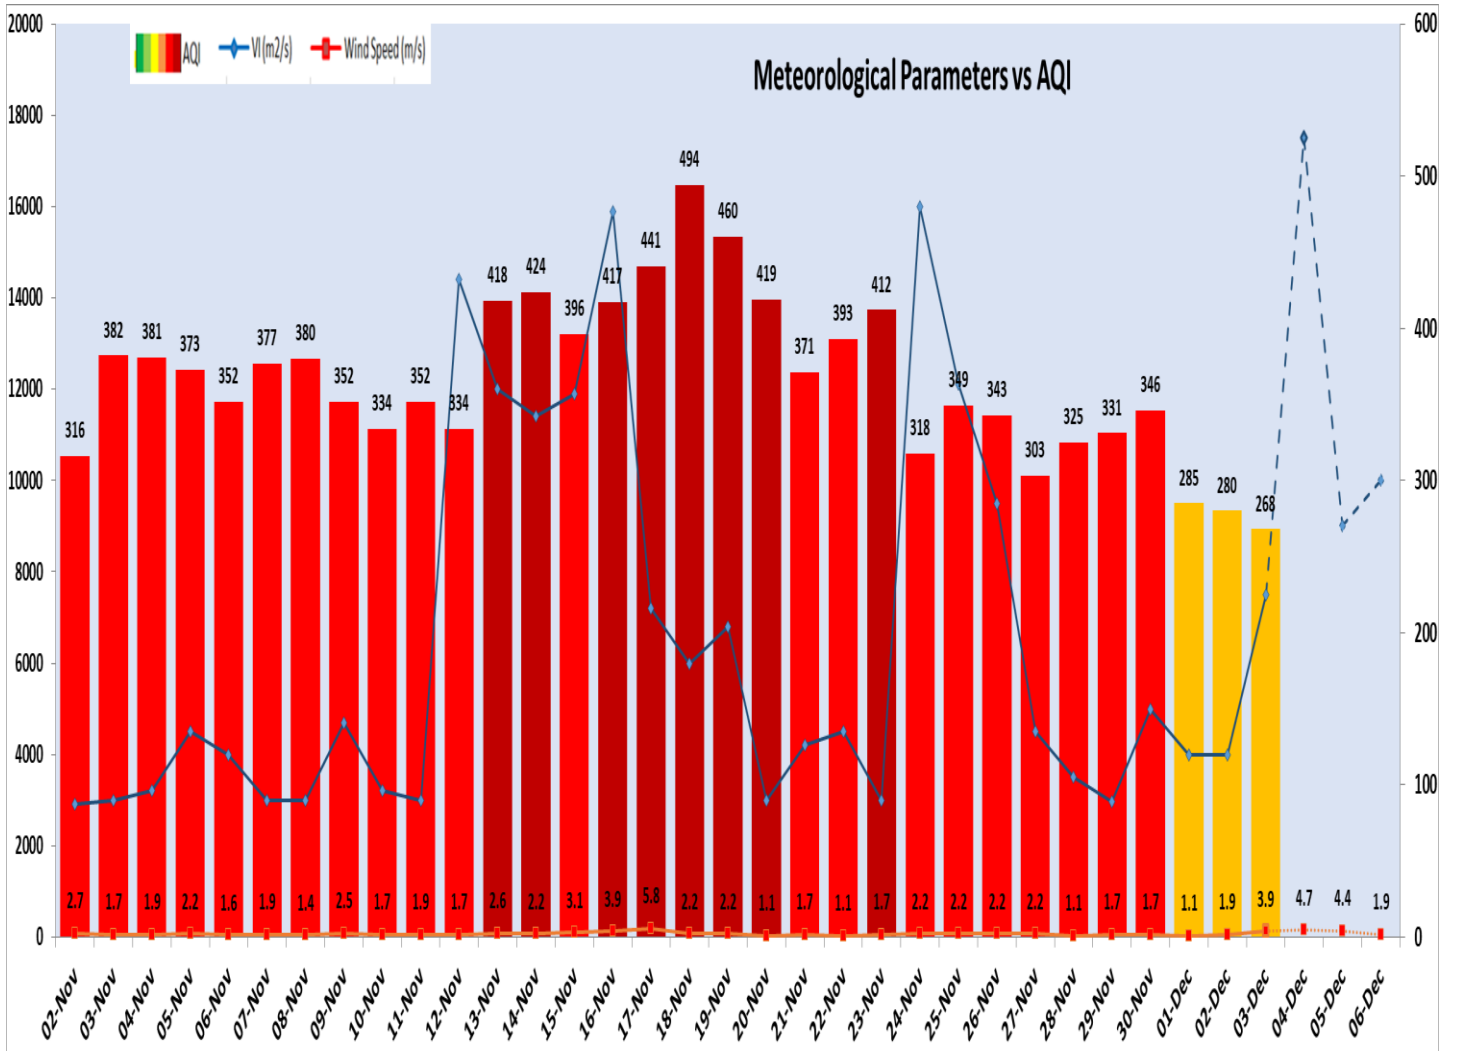

### Air Quality Index (AQI) (Average of past 24 hours at 4 PM) in comparison with last two years

	2024			2023			2022		
	Air Quality	AQI Value	Prominent Pollutant	Air Quality	AQI Value	Prominent Pollutant	Air Quality	AQI Value	Prominent Pollutant
Delhi	Poor	268↓	PM <sub>10</sub> , PM <sub>2.5</sub>	Very Poor	314↓	PM <sub>2.5</sub>	Very Poor	370↑	PM <sub>2.5</sub>
Faridabad	Poor	245↑	PM <sub>10</sub> , PM <sub>2.5</sub>	Poor	295↑	PM <sub>2.5</sub>	Very Poor	349↑	PM <sub>2.5</sub>
Ghaziabad	Moderate	188↑	PM <sub>2.5</sub>	Poor	240↓	PM <sub>2.5</sub>	Very Poor	353↑	PM <sub>2.5</sub>
Greater Noida	Moderate	196	PM <sub>2.5</sub>	Poor	298↓	PM <sub>2.5</sub>	Very Poor	366↓	PM <sub>10</sub> , PM <sub>2.5</sub>
Gurugram	Poor	226↑	PM <sub>2.5</sub>	Poor	242↓	PM <sub>2.5</sub>	Poor	300↓	PM <sub>2.5</sub>
Noida	Moderate	178↑	PM <sub>10</sub> , PM <sub>2.5</sub>	Poor	277↓	PM <sub>2.5</sub>	Very Poor	355↑	PM <sub>2.5</sub>

### Daily Average of Particulates in Delhi (24 hourly average value; from 06:00am of 02.12.24 to 06:00 am of 03.12.24)

Date ↓ / parameter →	PM <sub>2.5</sub> (µg/m <sup>3</sup> )	PM <sub>10</sub> (µg/m <sup>3</sup> )
02-Dec-2024	132↓	246↑

**Forecast by IITM(Delhi):**

	Dec 04, 2024	Dec 05, 2024	Dec 06, 2024
<b>AQI Category</b>	Poor	Poor	Poor

**Wind Forecast for Delhi:**

	Wind speed (at surface) in km/h		Wind speed (at 900 m) in km/h	Wind Direction	
	As per IMD (range)	As per windy.com (at 16:00 hrs.)	As per windy.com (at 16:00hrs)	As per IMD	As per windy.com at 900m
Dec 04, 2024	14-20	10	36	NW	NW
Dec 05, 2024	12-20	09	35	NW	W
Dec 06, 2024	02-12	06	24	VAR	W

## Delhi Temperature in (°C)\*

Date	Minimum	Maximum
30-11-2024	9.8	26.4
01-12-2024	11.4	26.8
02-12-2024	10.4	27.0
03-12-2024	10.5	27.4

\* Source – IMD (08:30 hrs.)