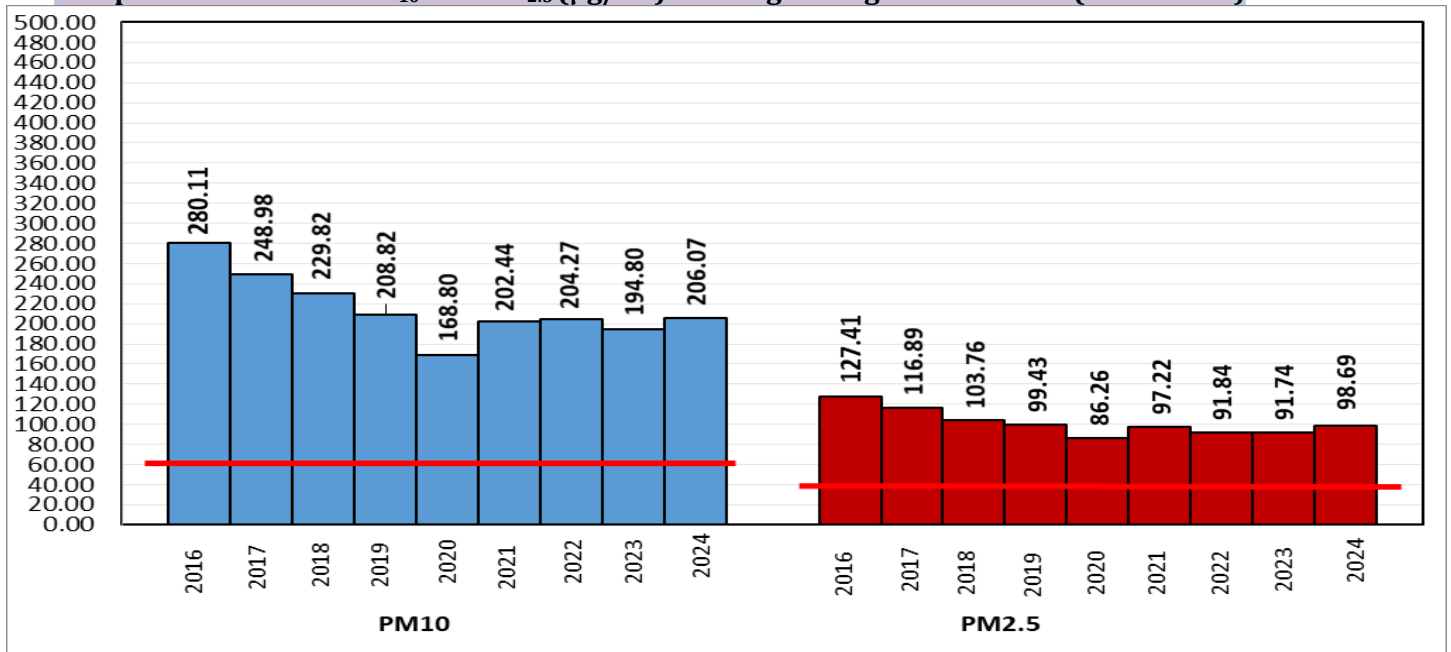

2024			2023			2022		
	Air Quality	AQI Value	Prominent Pollutant	Air Quality	AQI Value	Prominent Pollutant	Air Quality	AQI Value	Prominent Pollutant
Delhi	Poor	268↓	PM₁₀, PM_{2.5}	Very Poor	314↓	PM_{2.5}	Very Poor	370↑	PM_{2.5}
Faridabad	Poor	245↑	PM₁₀, PM_{2.5}	Poor	295↑	PM_{2.5}	Very Poor	349↑	PM_{2.5}
Ghaziabad	Moderate	188↑	PM_{2.5}	Poor	240↓	PM_{2.5}	Very Poor	353↑	PM_{2.5}
Greater Noida	Moderate	196	PM_{2.5}	Poor	298↓	PM_{2.5}	Very Poor	366↓	PM₁₀, PM_{2.5}
Gurugram	Poor	226↑	PM_{2.5}	Poor	242↓	PM_{2.5}	Poor	300↓	PM_{2.5}
Noida	Moderate	178↑	PM₁₀, PM_{2.5}	Poor	277↓	PM_{2.5}	Very Poor	355↑	PM_{2.5}

*Data available for 37(2024), 35(2023), 36(2022) stations in Delhi today. # ↑, ↓ arrows indicate a decrease/increase as compared to the value on the previous day.

Comparative status of AQI - Delhi from 01 January to 03 Dec 2016-2024

Category	Year	2016	2017	2018	2019	2020	2021	2022	2023	2024	2016	2017	2018	2019	2020	2021	2022	2023	2024	
	No. of days	326	337	337	337	338	337	337	337	338	2016	2017	2018	2019	2020	2021	2022	2023	2024	
Good (0–50)		0	2	0	2	5	1	3	1	0										
Satisfactory (51–100)		23	45	53	58	95	72	65	60	66	110	150	158	179	226	197	160	206	201	
Moderate (101–200)		87	103	105	119	126	124	92	145	135										
Poor (201–300)		119	106	110	97	65	69	127	73	63										
Very Poor (301–400)		75	73	57	45	36	53	46	46	63	216	187	179	158	112	140	177	131	137	
Severe (>401)		22	8	12	16	11	18	4	12	11										

Comparative status of PM₁₀ and PM_{2.5} (µg/m³) running average - Till Dec 02 (2016-2024)

*Red line shows the annual average concentration standards for PM₁₀ and PM_{2.5}.

Daily Average of Particulates in Delhi (24 hourly average value; from 06:00am of 02.12.24 to 06:00 am of 03.12.24)

Date ↓ / parameter →	PM_{2.5} (µg/m³)	PM₁₀ (µg/m³)
02-Dec-2024	132↓	246↑