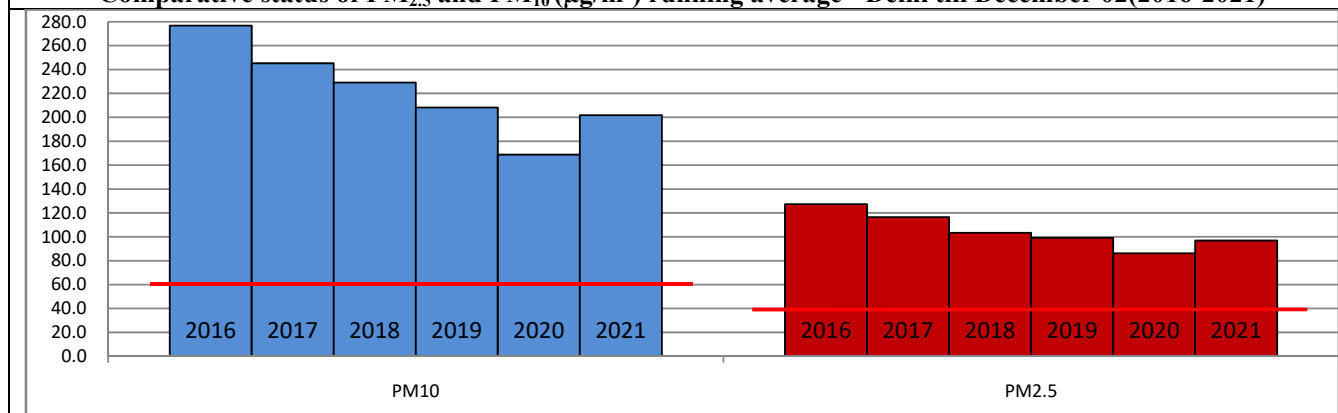

Central Pollution Control Board

Air Quality Status for Delhi & NCR

Dated – December 03, 2021

Current Air Quality Status:

Air Quality Index (AQI) (Average of past 24 hours)

	Air Quality	AQI Value	Prominent Pollutant
Delhi	Very Poor	346↓	PM_{2.5}
Faridabad	Poor	292↓	PM₁₀, PM_{2.5}
Ghaziabad	Very Poor	342↓	PM_{2.5}
Greater Noida	Poor	262↓	PM_{2.5}
Gurugram	Poor	296↓	PM_{2.5}
Noida	Very Poor	312↓	PM_{2.5}

*Data available for 37 stations in Delhi today. # ↓, ↑ arrows indicate increase/decrease as compared to value on the previous day

Comparative status of AQI - Delhi from 01 January to 03 December 2016-2021

Category	Year	2016	2017	2018	2019	2020	2021	2016	2017	2018	2019	2020	2021	
														No. of days
Good (0–50)		0	2	0	2	5	1							
Satisfactory (51–100)		25	45	53	59	95	72	108	150	158	179	226	197	
Moderate (101–200)		83	103	105	118	126	124							
Poor (201–300)		119	105	111	100	66	71							
Very Poor (301–400)		79	74	56	43	36	52	218	187	179	159	113	141	
Severe (>401)		20	8	12	16	11	18							

Comparative status of PM_{2.5} and PM₁₀ (µg/m³) running average - Delhi till December 02(2016-2021)

* The PM values are 24 hourly averages (6 am to 6 am)

Hotspots for Today:

*Details given overleaf

Delhi	Jahangirpuri, Narela, Mundka, Wazirpur, Vivek Vihar	Gurugram	Sector -51, VikasSadan
Faridabad	Sector-16, New Industrial Area	Greater Noida	Knowledge Park – III
Ghaziabad	Loni, Sanjay Nagar	Noida	Sector -1, Sector - 62

Forecast by IITM:

Parameters	December 04, 2021		December 05, 2021– December 06, 2021	
	Concentration	AQI Category	Concentration	AQI Category
PM₁₀	347	Poor	396	Poor
PM_{2.5}	208	Very Poor	237	Very Poor