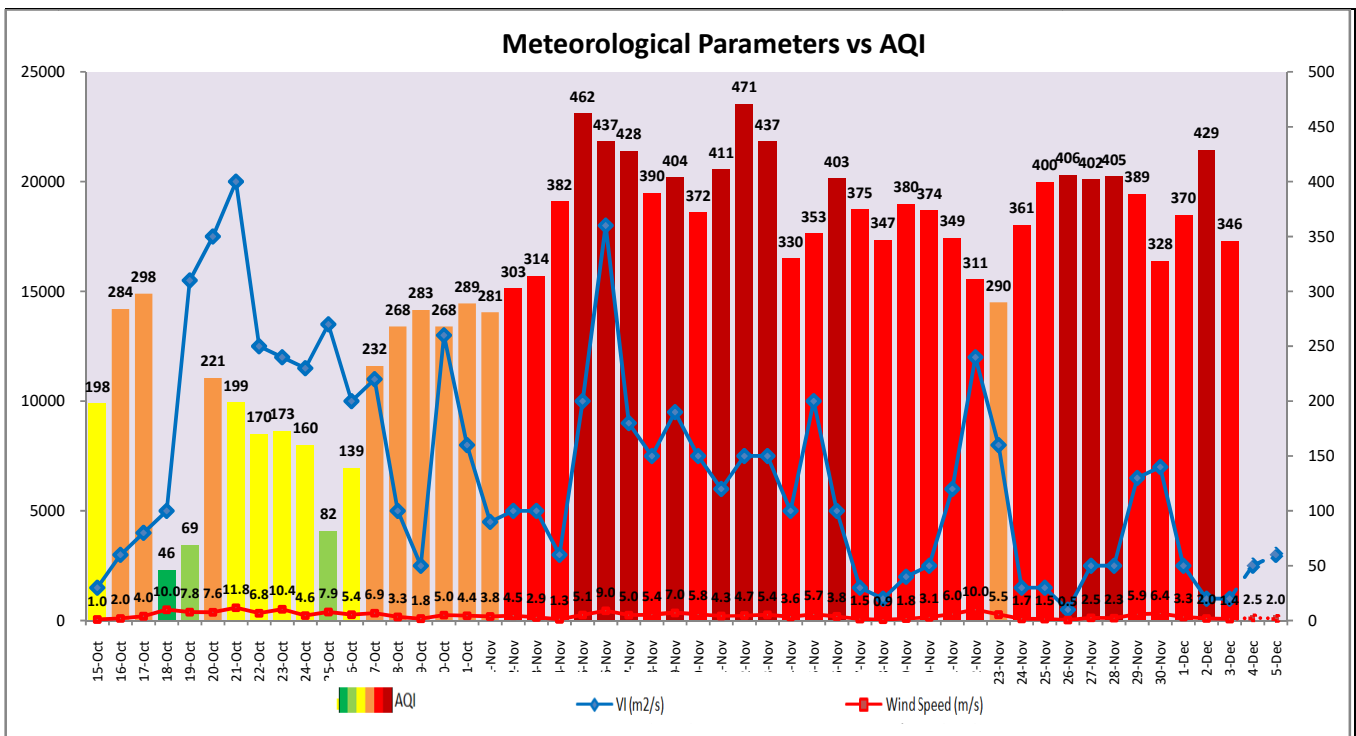

▪ **Wind Forecast for Delhi:**

Dates	Wind speed (at surface) in km/h		Wind speed (at 900 m) in km/h	Wind Direction	
	As per IMD (at 17:30 hrs.)	As per windy.com (at 16:00 hrs.)	As per windy.com (at 16:00hrs)	As per IMD (at 17:30hrs.)	As per windy.com at 900m
December 04, 2021	CALM	07	05	-	NW
December 05, 2021	08	07	04	NW	W
December 06, 2021	06	07	21	NW	NW

▪ **IMD Alert for Tomorrow (04.12.2021):**

The air quality is likely to remain in Very Poor category tomorrow. The predominant surface wind is likely to be coming from Northwest direction of Delhi with wind speed upto 04 kmph during morning but remain calm during day time, partly cloudy and shallow/moderate fog in the morning. Ventilation index is likely to be 2,500 m²/s.

▪ **Active Fire Events (AFEs)**

Date	Punjab		Haryana	
	Nos. on the day	Total since September 21	Nos. on the day	Total since September 21
02.12.2021	-	71304	-	6987
02.12.2020	-	83002	-	4202