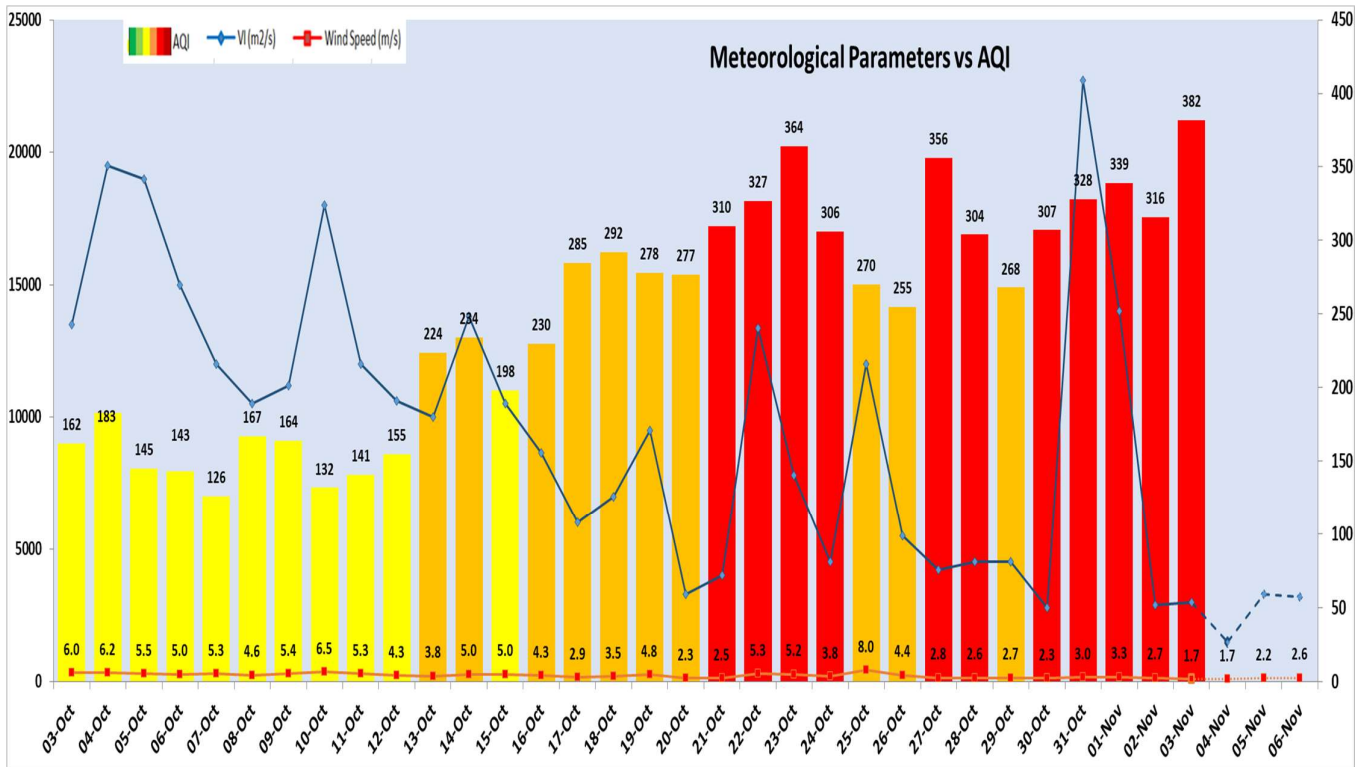

Delhi Temperature in (°C)

Date	Minimum	Maximum
31-10-2024	21.1	36.1
01-11-2024	18.4	34.1
02-11-2024	17.1	33.6
03-11-2024	16.5	33.9

*Hotspots for Today

City	Station Name	AQI value	Air Quality	Prominent Pollutant
Delhi	Anand Vihar, Delhi - DPCC	436	Severe	PM₁₀
	Rohini, Delhi - DPCC	435	Severe	PM_{2.5}
	Nehru Nagar, Delhi - DPCC	430	Severe	PM_{2.5}
	Punjabi Bagh, Delhi - DPCC	425	Severe	PM_{2.5}
	Mundka, Delhi - DPCC	423	Severe	PM_{2.5}
Faridabad	Sector 11, Faridabad - HSPCB	298	Poor	PM_{2.5}
	Sector- 16A, Faridabad - HSPCB	280	Poor	PM_{2.5}
	New Industrial Town, Faridabad - HSPCB	265	Poor	PM_{2.5}
Gurugram	NISE Gwal Pahari, Gurugram - IMD	371	Very Poor	PM_{2.5}
	Vikas Sadan, Gurugram - HSPCB	308	Very Poor	PM_{2.5}
Ghaziabad	Loni, Ghaziabad - UPPCB	350	Very Poor	PM_{2.5}
	Vasundhara, Ghaziabad - UPPCB	292	Poor	PM₁₀
Greater Noida	Knowledge Park - III, Greater Noida - UPPCB	300	Poor	PM_{2.5}
Noida	Sector - 62, Noida - IMD	323	Very Poor	PM_{2.5}
	Sector - 125, Noida - UPPCB	318	Very Poor	PM_{2.5}