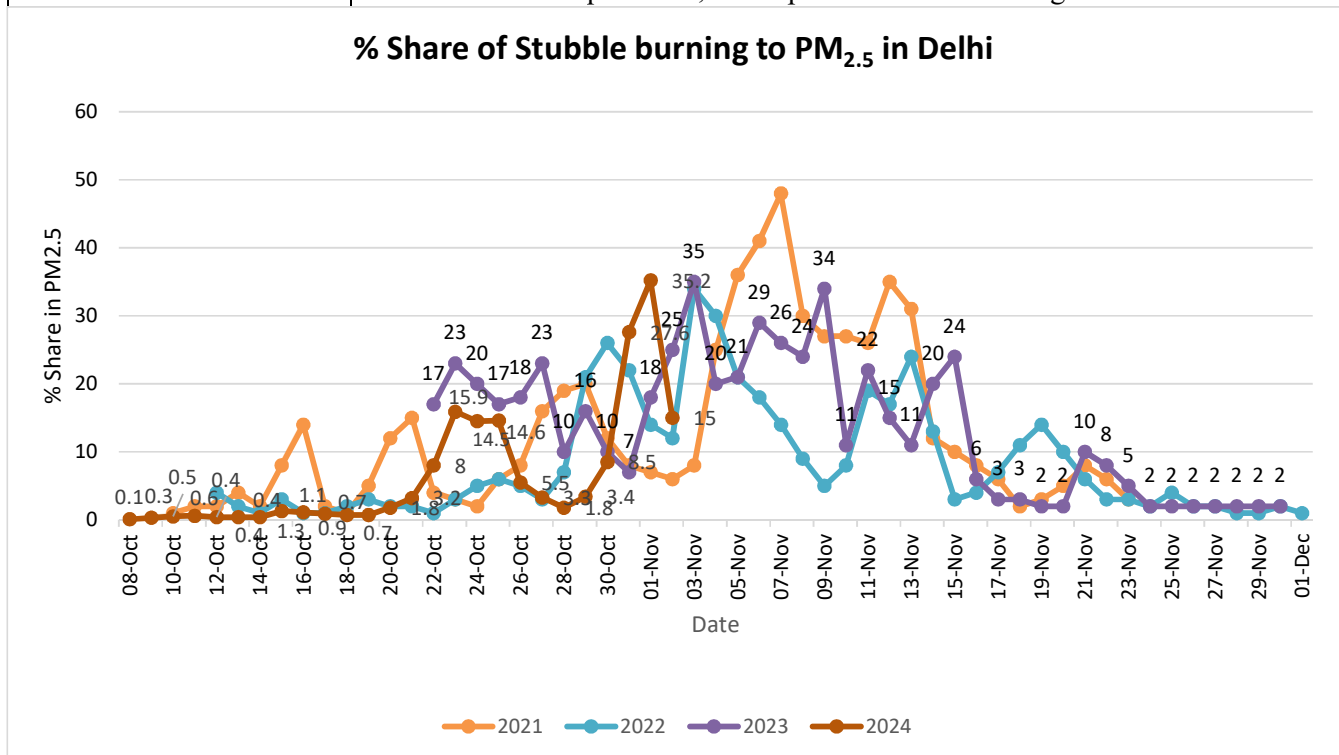

Hotspots for Today:		*Details given below	
Delhi	Anand Vihar, Rohini, Nehru Nagar, Punjabi Bagh, Mundka	Ghaziabad	Loni, Vasundhara
Faridabad	Sector 11, Sector- 16A, New Industrial Town	Greater Noida	Knowledge Park - III
Gurugram	NISE Gwal Pahari, Vikas Sadan	Noida	Sector - 62, Sector - 125

Forecast by IITM(Delhi):			
	Nov 04, 2024	Nov 05, 2024	Nov 06, 2024
AQI Category	Very Poor	Very Poor	Very Poor

Wind Forecast for Delhi:					
	Wind speed (at surface) in km/h		Wind speed (at 900 m) in km/h	Wind Direction	
	As per IMD (range)	As per windy.com (at 16:00 hrs.)	As per windy.com (at 16:00hrs)	As per IMD	As per windy.com at 900m
Nov 04, 2024	04-08	05	12	SE/E	NW
Nov 05, 2024	04-12	04	02	SE/E	W
Nov 06, 2024	04-15	06	10	SE/S	NW

IMD Alert for Tomorrow (04.11.2024):

The air quality is likely to be in Very Poor category from 04.11.2024 to 06.11.2024. The predominant surface wind is likely to be coming from Southeast/East direction in Delhi with wind speed 04-08 kmph, mist/shallow fog in the morning with mainly clear sky and smog conditions on 04.11.2024. Ventilation index is likely to be 1500 m²/s.

Date	Punjab		Haryana	
	No. of AFE on the day	Total AFE since September 15	No. of AFE on the day	Total AFE since September 15
02.11.2024	379	3916	19	838
02.11.2023	1668	11262	48	1344
02.11.2022	3634	21480	166	2249

% Share of Stubble burning to PM_{2.5} in Delhi	
02.11.2024	*As per IITM, the impact of stubble burning is ~ 15 %