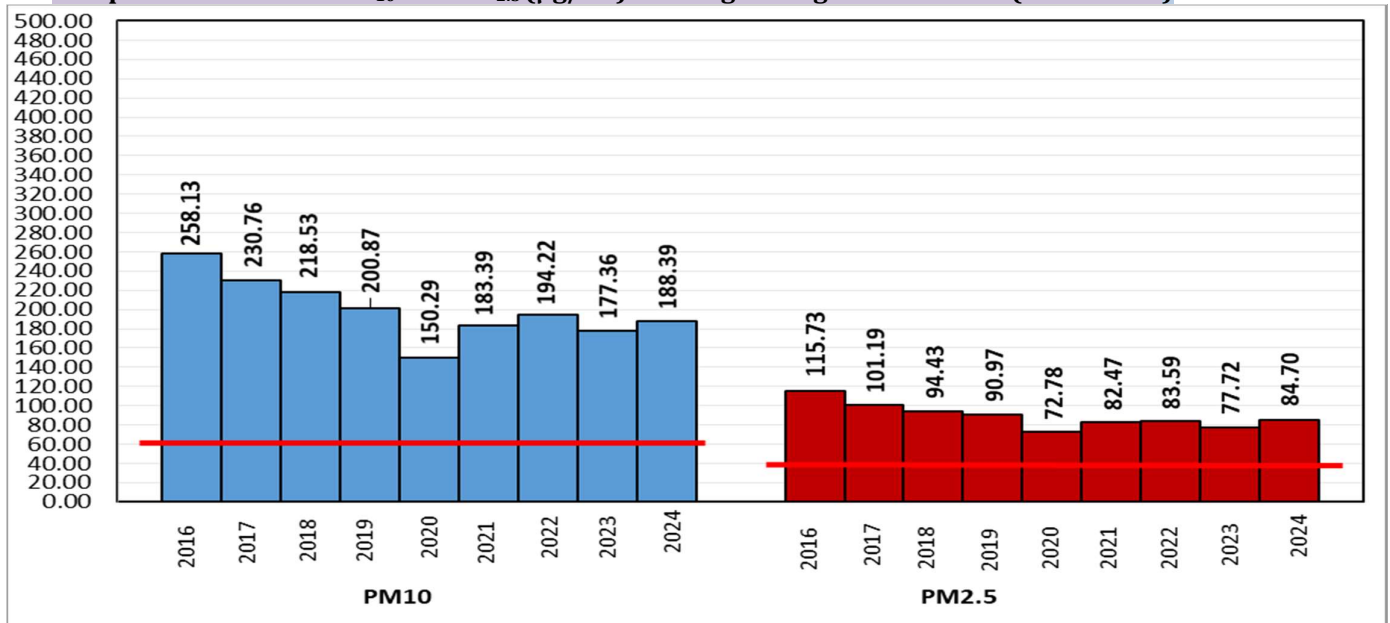

Air Quality Index (AQI) (Average of past 24 hours at 4 PM) in comparison with last two years

	2024			2023			2022		
	Air Quality	AQI Value	Prominent Pollutant	Air Quality	AQI Value	Prominent Pollutant	Air Quality	AQI Value	Prominent Pollutant
Delhi	Very Poor	382↑	PM₁₀, PM_{2.5}	Severe	468↑	PM_{2.5}, PM₁₀	Severe	450↑	PM₁₀, PM_{2.5}
Faridabad	Poor	250↑	PM_{2.5}	Severe	460↑	PM₁₀, PM_{2.5}	Very Poor	373↑	PM₁₀, PM_{2.5}
Ghaziabad	Poor	290↓	PM₁₀, PM_{2.5}	Severe	410↑	PM_{2.5}	Severe	416↑	PM_{2.5}
Greater Noida	Poor	248↓	PM₁₀, PM_{2.5}	Severe	494↑	PM_{2.5}	Severe	418↑	PM₁₀, PM_{2.5}
Gurugram	Poor	281↑	PM_{2.5}	Very Poor	367↑	PM_{2.5}	Severe	430↑	PM_{2.5}
Noida	Very Poor	313↑	PM_{2.5}	Severe	440↑	PM_{2.5}	Severe	423↑	PM₁₀, PM_{2.5}

*Data available for 39(2024), 35(2023), 37(2022) stations in Delhi today. # ↑, ↓ arrows indicate a decrease/increase as compared to the value on the previous day.

Comparative status of AQI - Delhi from 01 January to 03 Nov 2016-2024

Category	Year	2016	2017	2018	2019	2020	2021	2022	2023	2024	2016	2017	2018	2019	2020	2021	2022	2023	2024	
	No. of days	296	307	307	307	308	307	307	307	308										
Good (0-50)		0	2	0	2	5	1	3	1	0										
Satisfactory (51-100)		23	45	53	57	95	72	65	60	66	110	149	157	175	224	197	160	206	201	
Moderate (101-200)		87	102	104	116	124	124	92	145	135										
Poor (201-300)		116	103	104	88	56	68	115	69	60										
Very Poor (301-400)		59	52	38	33	26	36	29	28	44	186	158	150	132	84	110	147	101	107	
Severe (>401)		11	3	8	11	2	6	3	4	3										

Comparative status of PM₁₀ and PM_{2.5} (µg/m³) running average - Till Nov 02 (2016-2024)

*Red line shows the annual average concentration standards for PM₁₀ and PM_{2.5}.

Daily Average of Particulates in Delhi (24 hourly average value; from 06:00am of 02.11.24 to 06:00 am of 03.11.24)

Date ↓ / parameter →	PM_{2.5} (µg/m³)	PM₁₀ (µg/m³)
02-Nov-2024	213↑	355↑