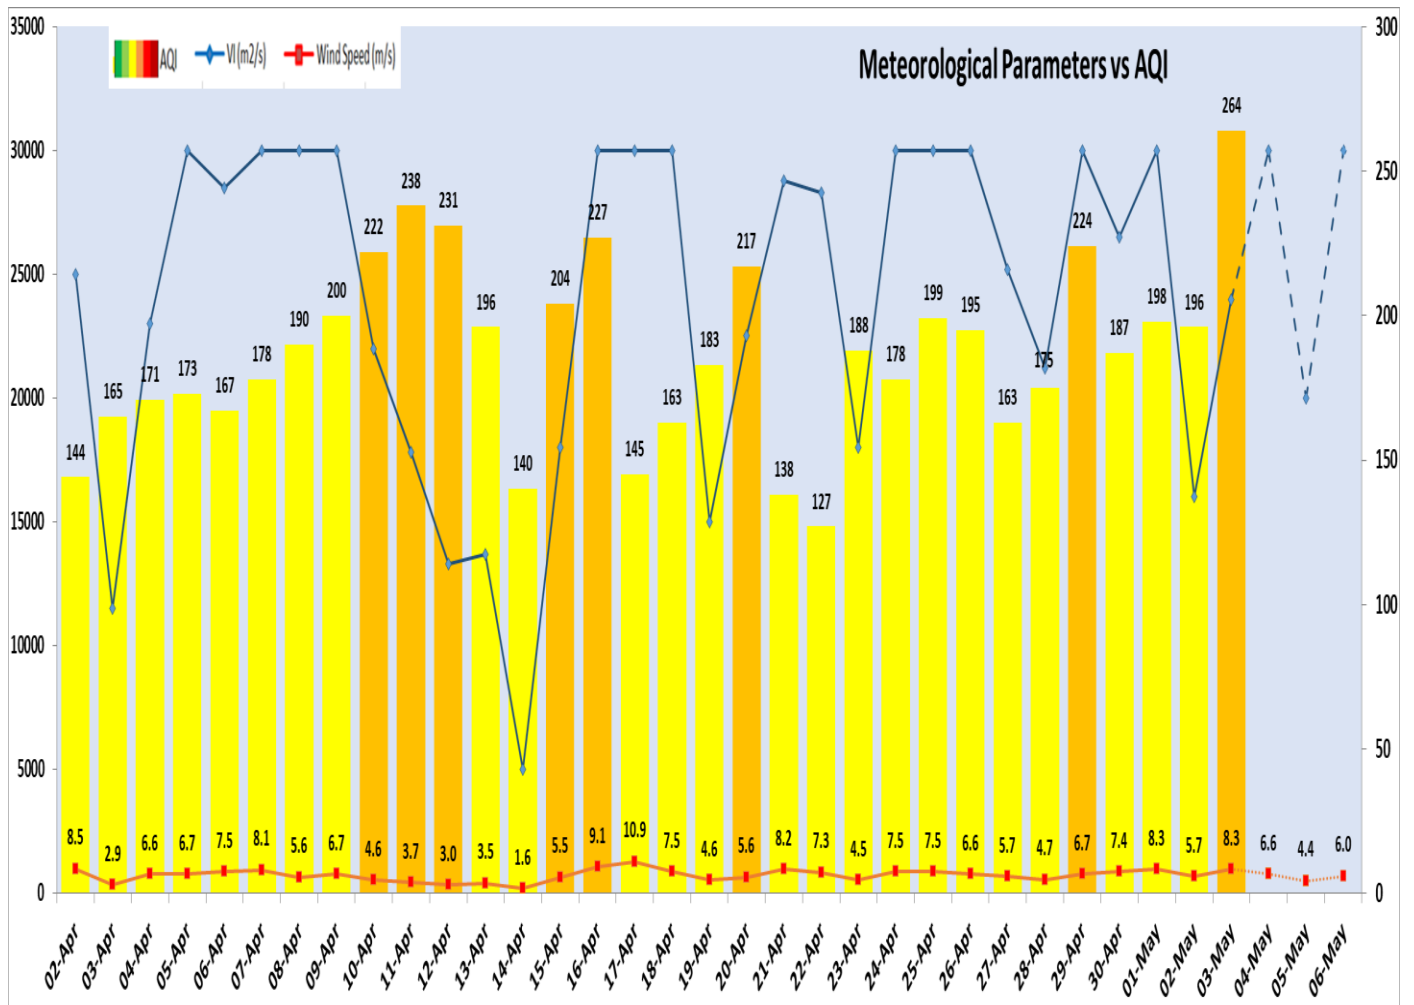

Comparative status of PM₁₀ and PM_{2.5} (µg/m³) running average – Till May 02 (2016-2024)

*Red line shows the annual average concentration standards for PM₁₀ and PM_{2.5}.

■ Daily Average of Particulates in Delhi (24 hourly average value; from 06:00am of 02.05.24 to 06:00 am of 03.05.24)

Forecast by IITM(Delhi):

	May 04, 2024	May 05, 2024	May 06, 2024
AQI Category	Poor	Moderate	Moderate

Wind Forecast for Delhi:

	Wind speed (at surface) in km/h		Wind speed (at 900 m) in km/h	Wind Direction	
	As per IMD (range)	As per windy.com (at 16:00 hrs.)	As per windy.com (at 16:00hrs)	As per IMD	As per windy.com at 900m
May 04. 2024	12-26	11	19	NW	W
May 05. 2024	12-30	18	29	NW	NW
May 06. 2024	08-16	20	31	NW	NW

Delhi Temperature in (°C)

Date	Minimum	Maximum
30-04-2024	22.2	38.3
01-05-2024	21.0	36.5
02-05-2024	19.3	33.7
03-05-2024	18.3	35.5

Hotspots for Today

City	Station Name	AQI value	Air Quality	Prominent Pollutant
Delhi	NSIT Dwarka, Delhi - CPCB	353	Very Poor	PM _{2.5}
	Jahangirpuri, Delhi - DPCC	343	Very Poor	PM ₁₀
	Mundka, Delhi - DPCC	331	Very Poor	PM ₁₀
	Bawana, Delhi - DPCC	322	Very Poor	PM ₁₀
	Shadipur, Delhi - CPCB	317	Very Poor	PM _{2.5}
Faridabad	Sector 11, Faridabad - HSPCB	297	Poor	PM _{2.5}
	New Industrial Town, Faridabad - HSPCB	280	Poor	PM _{2.5}
Gurugram	Vikas Sadan, Gurugram - HSPCB	362	Very Poor	PM _{2.5}
	Sector-51, Gurugram - HSPCB	356	Very Poor	PM _{2.5}
Ghaziabad	Indirapuram, Ghaziabad - UPPCB	221	Poor	PM ₁₀
	Loni, Ghaziabad - UPPCB	213	Poor	PM ₁₀
Greater Noida	Knowledge Park - V, Greater Noida - UPPCB	250	Poor	PM ₁₀
Noida	Sector-1, Noida - UPPCB	242	Poor	PM ₁₀
	Sector-116, Noida - UPPCB	211	Poor	PM ₁₀
	Sector - 62, Noida - IMD	210	Poor	PM ₁₀