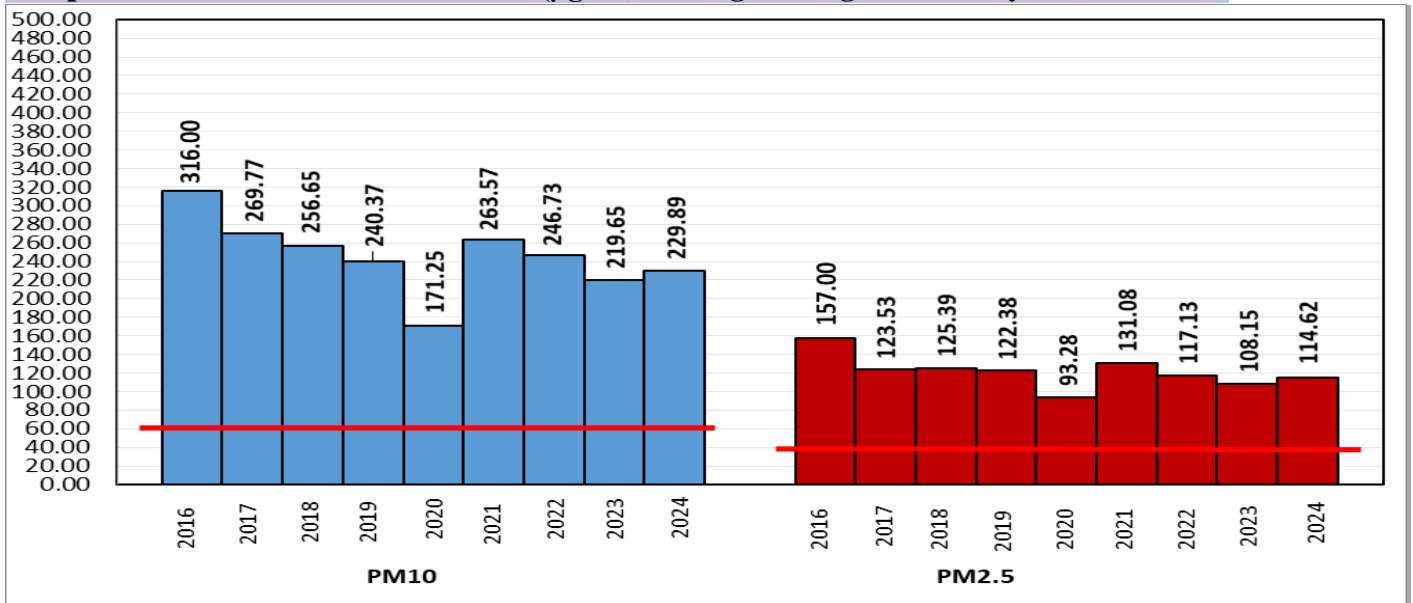

Central Pollution Control Board

Air Quality Status for Delhi & NCR

Dated – May 03, 2024

Current Air Quality Status:

■ Air Quality Index (AQI) (Average of past 24 hours at 4 PM) in comparison with last two years

	2024			2023			2022		
	Air Quality	AQI Value	Prominent Pollutant	Air Quality	AQI Value	Prominent Pollutant	Air Quality	AQI Value	Prominent Pollutant
Delhi	Poor	264↑	PM ₁₀ , PM _{2.5}	Moderate	107↑	PM ₁₀ , PM _{2.5}	Poor	227↑	O ₃ , PM _{2.5} , PM ₁₀
Faridabad	Poor	244↑	PM ₁₀ , PM _{2.5}	Moderate	111↑	PM _{2.5}	Poor	230↑	PM _{2.5} , PM ₁₀
Ghaziabad	Moderate	185↑	PM ₁₀	Satisfactory	95↑	PM ₁₀ , PM _{2.5}	Poor	228↑	O ₃ , PM ₁₀
Greater Noida	Poor	246↑	PM ₁₀	Moderate	116↑	NO ₂ , PM ₁₀	Poor	210↑	PM ₁₀
Gurugram	Very Poor	345↑	PM ₁₀ , PM _{2.5}	Satisfactory	86↑	PM _{2.5} , CO	Poor	279↑	PM ₁₀
Noida	Poor	210↑	PM ₁₀	Moderate	110↑	NO ₂ , CO	Poor	233↓	PM ₁₀

Comparative status of PM₁₀ and PM_{2.5} (µg/m³) running average – Till May 02 (2016-2024)

*Red line shows the annual average concentration standards for PM₁₀ and PM_{2.5}.

■ Daily Average of Particulates in Delhi (24 hourly average value; from 06:00am of 02.05.24 to 06:00 am of 03.05.24)