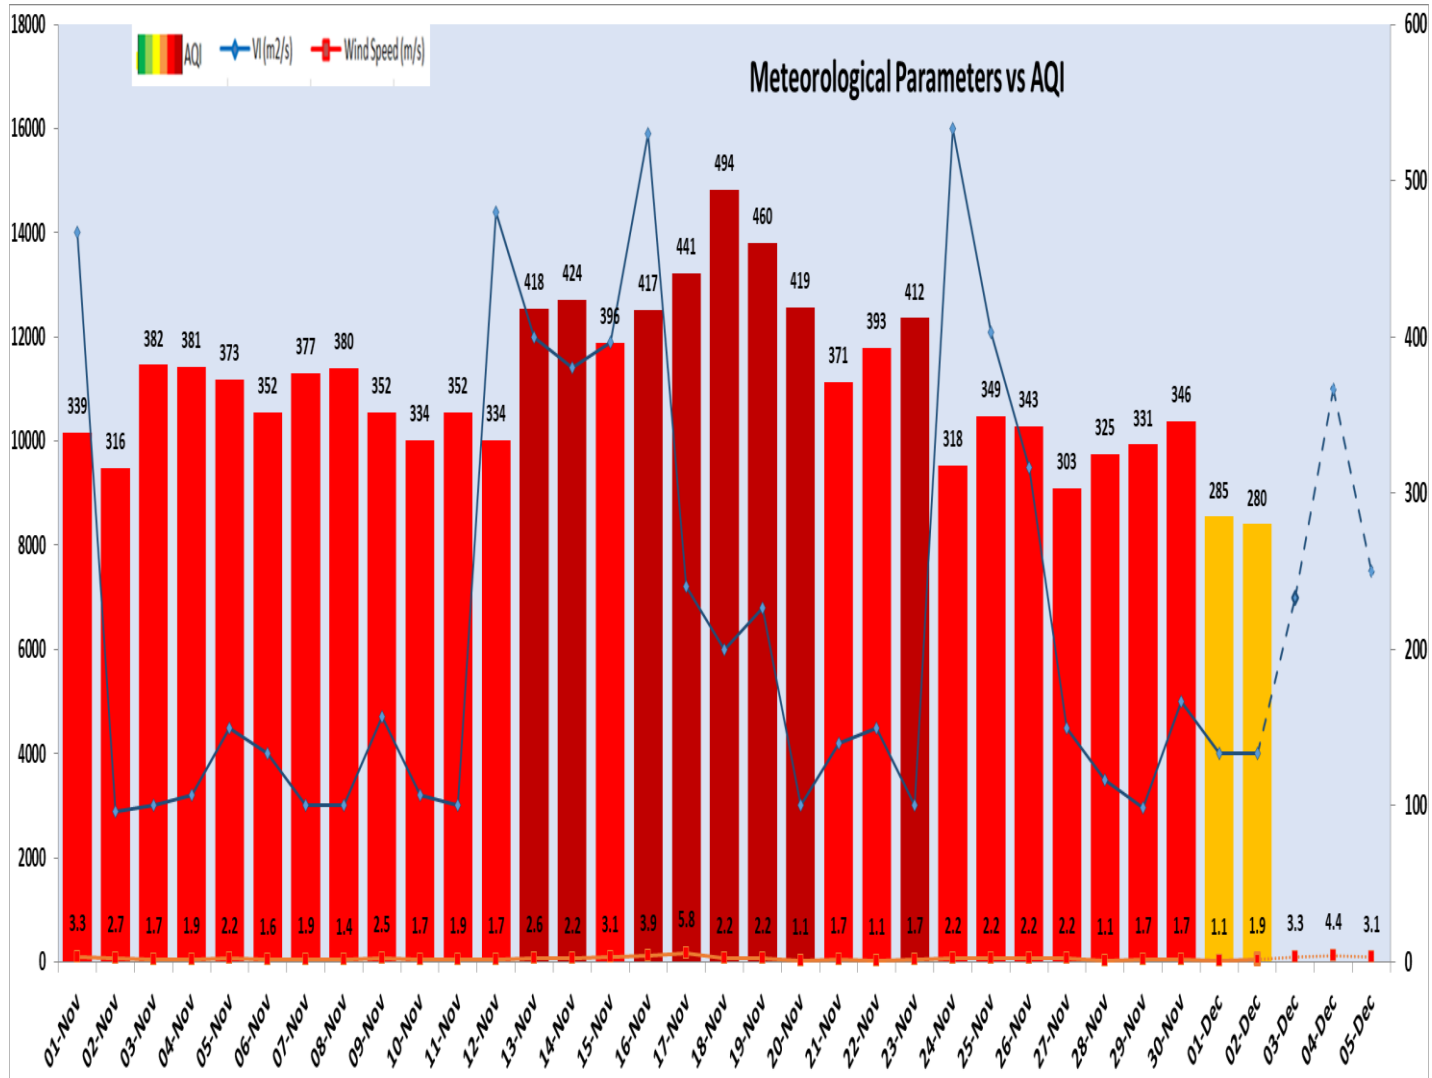

Comparative status of PM₁₀ and PM_{2.5} (µg/m³) running average - Till Dec 01 (2016-2024)

*Red line shows the annual average concentration standards for PM₁₀ and PM_{2.5}.

Daily Average of Particulates in Delhi (24 hourly average value; from 06:00am of 01.12.24 to 06:00 am of 02.12.24)

Date ↓ / parameter →	PM _{2.5} (µg/m ³)	PM ₁₀ (µg/m ³)
01-Dec-2024	135↓	235↓

Hotspots for Today: *Details given below

Delhi	Shadipur, Nehru Nagar, Jahangirpuri, Rohini, Anand Vihar	Ghaziabad	Loni
Faridabad	Sector 30	Greater Noida	Knowledge Park - V
Gurugram	NISE Gwal Pahari	Noida	Sector - 62, Sector-116

Forecast by IITM(Delhi):

	Dec 03, 2024	Dec 04, 2024	Dec 05, 2024
AQI Category	Poor	Poor	Poor

Wind Forecast for Delhi:

	Wind speed (at surface) in km/h		Wind speed (at 900 m) in km/h	Wind Direction	
	As per IMD (range)	As per windy.com (at 16:00 hrs.)	As per windy.com (at 16:00hrs)	As per IMD	As per windy.com at 900m
Dec 03, 2024	08-16	08	33	NW	N
Dec 04, 2024	14-18	09	41	NW	NW
Dec 05, 2024	06-16	09	36	NW/WNW	NW

Delhi Temperature in (°C)*

Date	Minimum	Maximum
29-11-2024	9.5	27.0
30-11-2024	9.8	26.4
01-12-2024	11.4	26.8
02-12-2024	10.4	27.0

* Source – IMD (08:30 hrs.)

▪ *Hotspots for Today

City	Station Name	AQI value	Air Quality	Prominent Pollutant
Delhi	Shadipur, Delhi - CPCB	342	Very Poor	PM _{2.5}
	Nehru Nagar, Delhi - DPCC	335	Very Poor	PM _{2.5}
	Jahangirpuri, Delhi - DPCC	318	Very Poor	PM _{2.5}
	Rohini, Delhi - DPCC	313	Very Poor	PM _{2.5}
	Anand Vihar, Delhi - DPCC	311	Very Poor	PM _{2.5}
Faridabad	Sector 30, Faridabad - HSPCB	271	Poor	PM _{2.5}
Gurugram	NISE Gwal Pahari, Gurugram - IMD	266	Poor	PM _{2.5}
Ghaziabad	Loni, Ghaziabad - UPPCB	210	Poor	PM _{2.5}
Greater Noida	Knowledge Park - V, Greater Noida - UPPCB	216	Poor	PM _{2.5}
Noida	Sector - 62, Noida - IMD	218	Poor	PM _{2.5}
	Sector-116, Noida - UPPCB	181	Moderate	PM _{2.5}