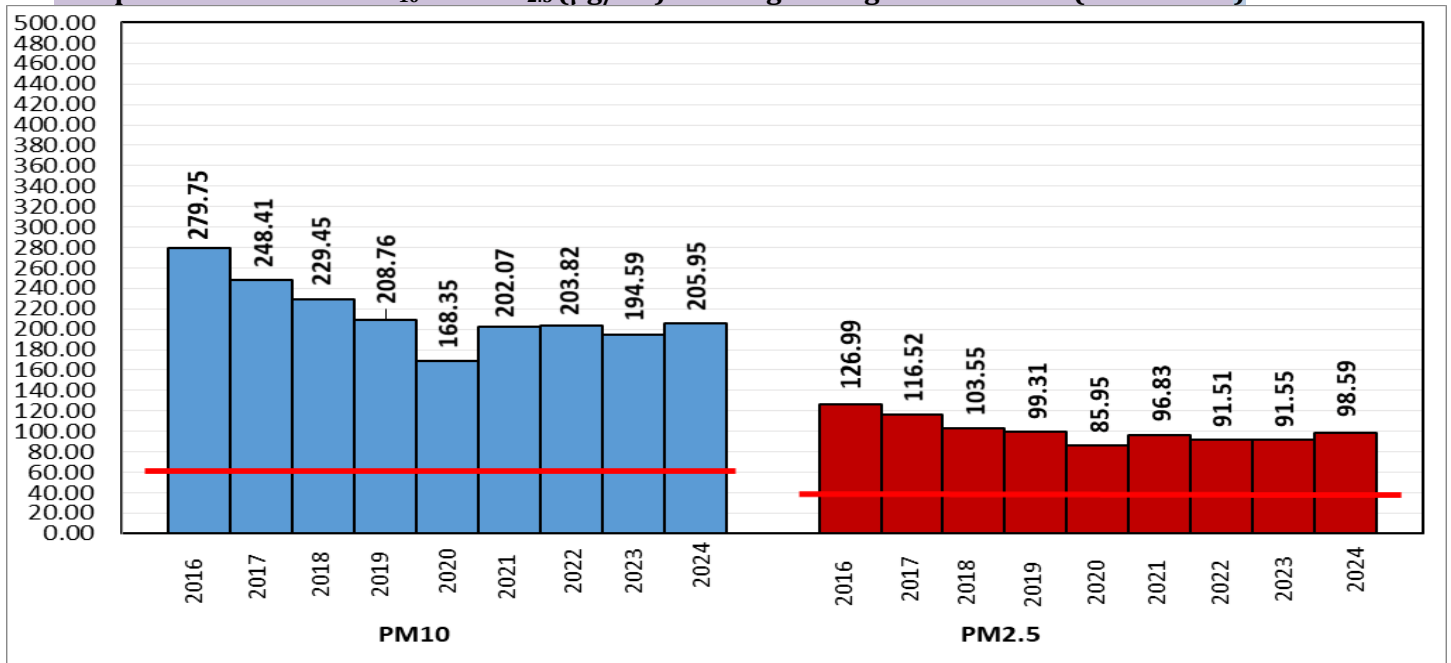

Central Pollution Control Board

Air Quality Status for Delhi & NCR

Dated – December 02, 2024

Current Air Quality Status:

Air Quality Index (AQI) (Average of past 24 hours at 4 PM) in comparison with last two years

	2024			2023			2022		
	Air Quality	AQI Value	Prominent Pollutant	Air Quality	AQI Value	Prominent Pollutant	Air Quality	AQI Value	Prominent Pollutant
Delhi	Poor	280↓	PM _{2.5}	Very Poor	353↓	PM _{2.5}	Very Poor	352↓	PM _{2.5}
Faridabad	Moderate	196↑	PM ₁₀ , PM _{2.5}	Poor	272↓	PM ₁₀ , PM _{2.5}	Very Poor	346↑	PM ₁₀ , PM _{2.5}
Ghaziabad	Moderate	169↓	PM _{2.5}	Poor	270↓	PM _{2.5}	Very Poor	308↓	PM _{2.5}
Greater Noida	Moderate	196↓	PM _{2.5}	Very Poor	324↓	PM _{2.5}	Very Poor	374↓	PM ₁₀ , PM _{2.5}
Gurugram	Moderate	193↓	PM ₁₀ , PM _{2.5}	Poor	258↓	PM _{2.5}	Very Poor	311↑	PM _{2.5}
Noida	Moderate	166↓	PM _{2.5}	Very Poor	322↓	PM _{2.5}	Very Poor	316↑	PM _{2.5}

Category	Year	2016	2017	2018	2019	2020	2021	2022	2023	2024	2016	2017	2018	2019	2020	2021	2022	2023	2024	
	No. of days	325	336	336	336	337	336	336	336	337	2016	2017	2018	2019	2020	2021	2022	2023	2024	
Good (0–50)		0	2	0	2	5	1	3	1	0										
Satisfactory (51–100)		23	45	53	58	95	72	65	60	66	110	150	158	179	226	197	160	206	201	
Moderate (101–200)		87	103	105	119	126	124	92	145	135										
Poor (201–300)		119	106	110	97	65	69	127	73	62										
Very Poor (301–400)		75	72	56	44	35	52	45	45	63	215	186	178	157	111	139	176	130	136	
Severe (>401)		21	8	12	16	11	18	4	12	11										

Comparative status of PM₁₀ and PM_{2.5} (µg/m³) running average - Till Dec 01 (2016-2024)

*Red line shows the annual average concentration standards for PM₁₀ and PM_{2.5}.

Daily Average of Particulates in Delhi (24 hourly average value; from 06:00am of 01.12.24 to 06:00 am of 02.12.24)