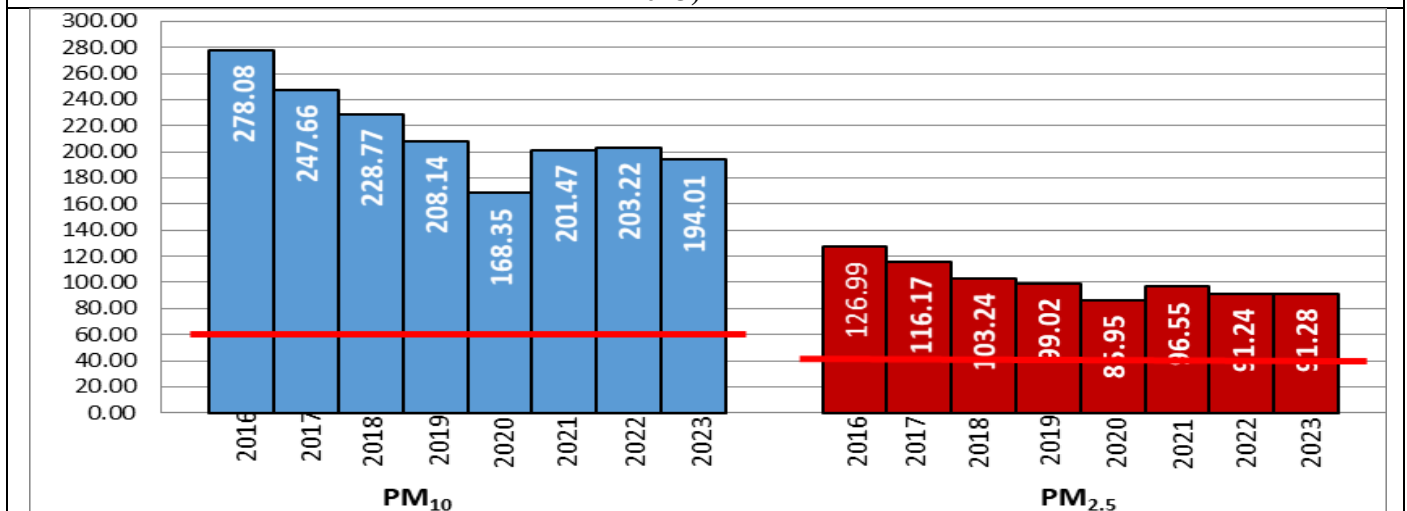

Central Pollution Control Board

Air Quality Status for Delhi & NCR

Dated – December 02, 2023

Current Air Quality Status:

Air Quality Index (AQI) (Average of past 24 hours at 4 PM) in comparison with last two years

	2023			2022			2021(Covid- Year)		
	Air Quality	AQI Value	Prominent Pollutant	Air Quality	AQI Value	Prominent Pollutant	Air Quality	AQI Value	Prominent Pollutant
Delhi	Very Poor	353↓	PM2.5	Very Poor	352↓	PM2.5	Severe	429↑	PM10, PM2.5
Faridabad	Poor	272↓	PM10, PM2.5	Very Poor	346↑	PM10, PM2.5	Severe	428↑	PM10, PM2.5
Ghaziabad	Poor	270↓	PM2.5	Very Poor	308↓	PM10	Very Poor	347↓	PM2.5
Greater Noida	Very Poor	324↓	PM2.5	Very Poor	374↓	PM10, PM2.5	Very Poor	356↓	PM2.5
Gurugram	Poor	258↓	PM2.5	Very Poor	311↑	PM2.5	Very Poor	377↑	PM2.5
Noida	Very Poor	322↓	PM2.5	Very Poor	316↑	PM2.5	Severe	408↑	PM10, PM2.5

Category	Year	2016	2017	2018	2019	2020	2021	2022	2023	2016	2017	2018	2019	2020	2021	2022	2023
	No. of days	325	336	336	336	337	336	336	336	2016	2017	2018	2019	2020	2021	2022	2023
Good (0-50)		0	2	0	2	4	1	3	1								
Satisfactory (51-100)		24	45	53	59	96	72	65	60	110	152	157	179	226	197	160	206
Moderate (101-200)		86	105	104	118	126	124	92	145								
Poor (201-300)		119	104	109	97	65	70	127	73								
Very Poor (301-400)		75	73	58	44	35	51	45	45	215	184	179	157	111	139	176	130
Severe (>401)		21	7	12	16	11	18	4	12								

Comparative status of PM₁₀ and PM_{2.5} (µg/m³) running average - Till December 01 (2016-2023)

*Red line shows the annual average concentration standards for PM₁₀ and PM_{2.5}.

Daily Average of Particulates in Delhi (24 hourly average value; from 06:00am of 01.12.23 to 06:00 am of 02.12.23)