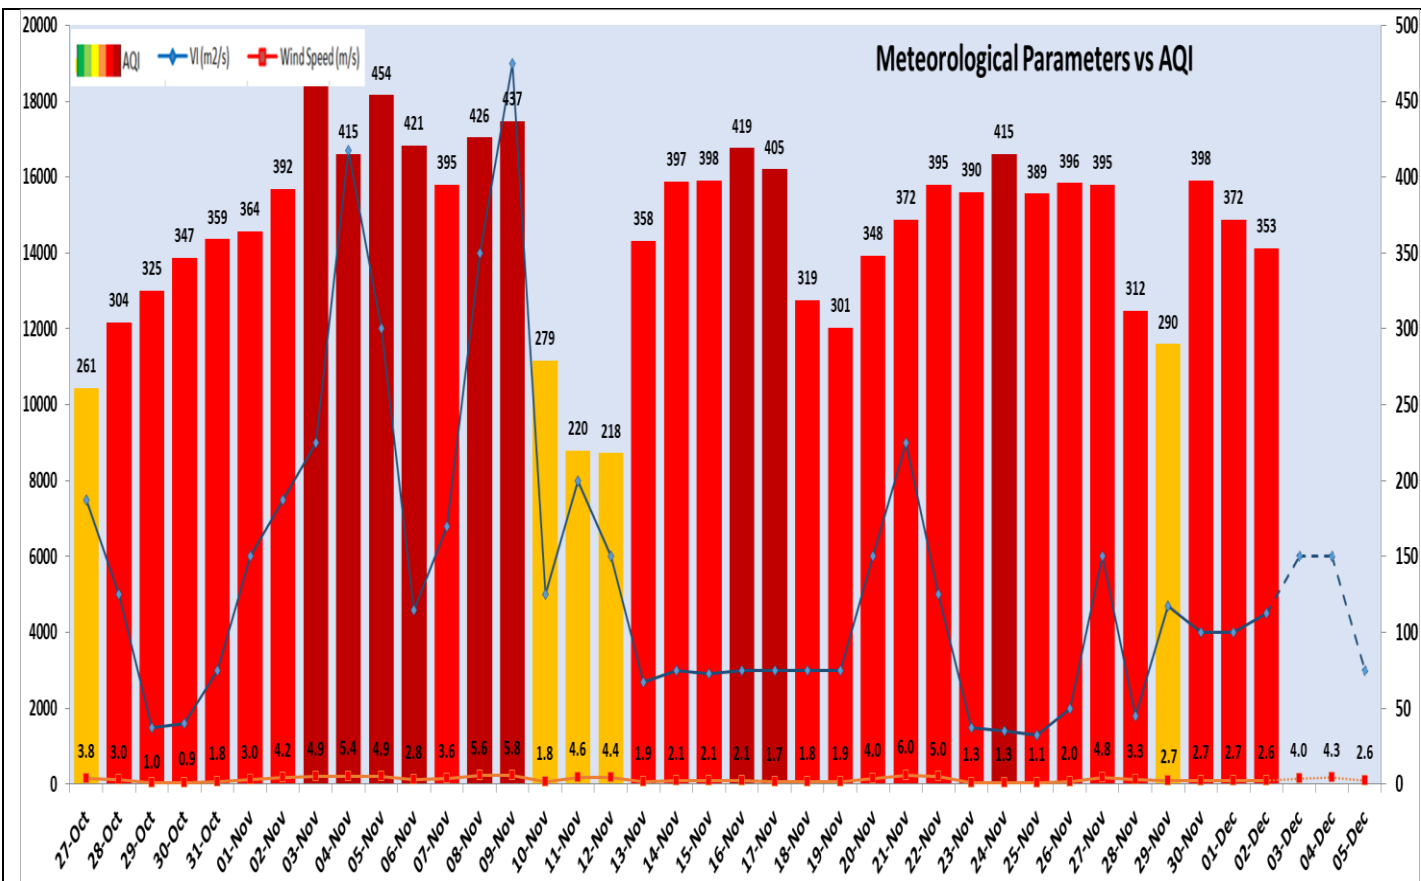

Comparative status of PM₁₀ and PM_{2.5} (µg/m³) running average - Till December 01 (2016-2023)

*Red line shows the annual average concentration standards for PM₁₀ and PM_{2.5}.

Daily Average of Particulates in Delhi (24 hourly average value; from 06:00am of 01.12.23 to 06:00 am of 02.12.23)

Forecast by IITM (Delhi):

	Dec 03, 2023	Dec 04, 2023	Dec 05, 2023
AQI Category	Very Poor	Very Poor	Very Poor

Wind Forecast for Delhi:

	Wind speed (at surface) in km/h		Wind speed (at 900 m) in km/h	Wind Direction	
	As per IMD (range)	As per windy.com (at 16:00 hrs.)	As per windy.com (at 16:00hrs)	As per IMD	As per windy.com at 900m
Dec 03. 2023	06 to 04	08	05	NW	NW
Dec 04. 2023	Upto 08	03	07	NW	NW
Dec 05. 2023	06 to 08	08	18	NW	N

Delhi Temperature in (°C)		
Date	Minimum	Maximum
29-11-2023	11.5	22.0
30-11-2023	12.6	25.5
01-12-2023	13.3	25.1
02-12-2023	12.3	24.7

▪ **Hotspots for Today**

City	Station Name	AQI value	Air Quality	Prominent Pollutant
Delhi	Nehru Nagar, Delhi - DPCC	403	Severe	PM _{2.5}
	Jahangirpuri, Delhi - DPCC	389	Very Poor	PM _{2.5}
	Dwarka-Sector 8, Delhi - DPCC	385	Very Poor	PM _{2.5}
	R K Puram, Delhi - DPCC	385	Very Poor	PM _{2.5}
	New Moti Bagh, Delhi - MHUA	377	Very Poor	PM _{2.5}
Faridabad	Sector- 16A, Faridabad - HSPCB	361	Very Poor	PM _{2.5}
	Sector 11, Faridabad - HSPCB	344	Very Poor	PM _{2.5}
	New Industrial Town, Faridabad - HSPCB	276	Poor	PM ₁₀
Gurugram	Sector-51, Gurugram - HSPCB	333	Very Poor	PM _{2.5}
	Vikas Sadan, Gurugram - HSPCB	274	Poor	PM _{2.5}
Ghaziabad	Loni, Ghaziabad - UPPCB	305	Very Poor	PM _{2.5}
	Vasundhara, Ghaziabad - UPPCB	297	Poor	PM _{2.5}
Greater Noida	Knowledge Park - V, Greater Noida - UPPCB	339	Very Poor	PM _{2.5}
Noida	Sector - 62, Noida - IMD	331	Very Poor	PM _{2.5}
	Sector-1, Noida - UPPCB	327	Very Poor	PM _{2.5}