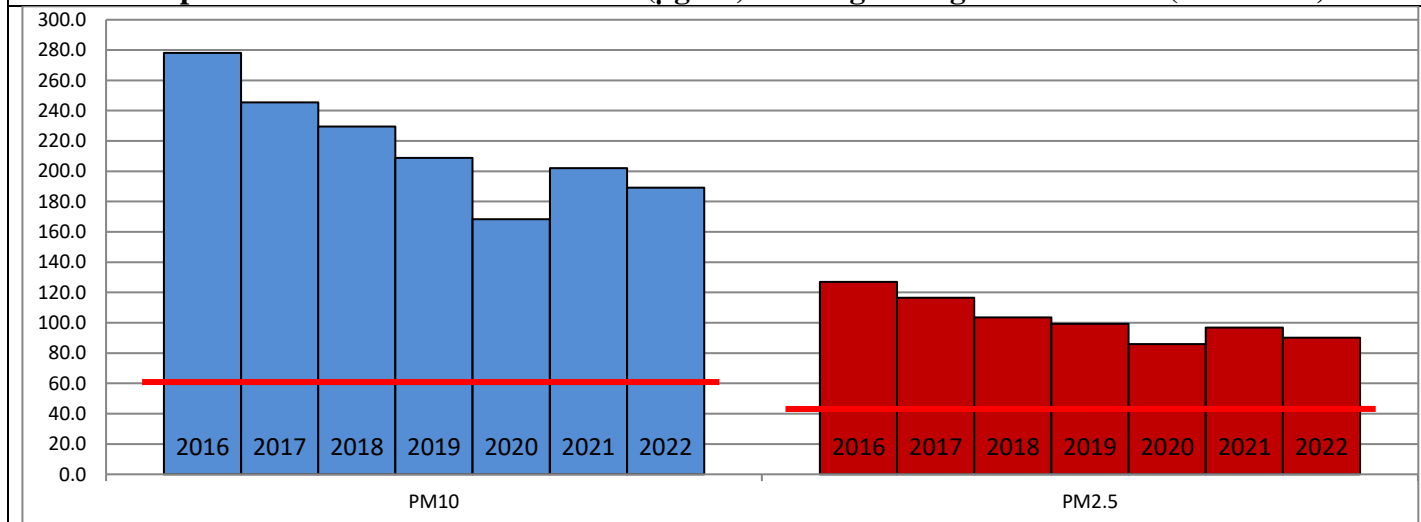

Central Pollution Control Board

Air Quality Status for Delhi & NCR

Dated – December 02, 2022

Current Air Quality Status:

Air Quality Index (AQI) (Average of past 24 hours)

	Air Quality	AQI Value	Prominent Pollutant
Delhi	Very Poor	352 ↓	PM_{2.5}
Faridabad	Very Poor	346 ↑	PM₁₀, PM_{2.5}
Ghaziabad	Very Poor	308 ↓	PM_{2.5}
Greater Noida	Very Poor	374 ↓	PM₁₀, PM_{2.5}
Gurugram	Poor	311 ↑	PM_{2.5}
Noida	Very Poor	316 ↑	PM_{2.5}

*Data available for 37 stations in Delhi today. # ↓ ↑ arrows indicate a decrease/increase as compared to the value on the previous day.

Comparative status of AQI - Delhi from 01 January to 02 December 2016-2022

Category	Year	2016	2017	2018	2019	2020	2021	2022	2016	2017	2018	2019	2020	2021	2022
	No. of days	325	336	336	336	337	336	336							
Good (0–50)		0	2	0	2	5	1	3							
Satisfactory (51–100)		24	45	53	59	95	81	65	110	150	158	179	226	197	160
Moderate (101–200)		86	103	105	118	126	115	92							
Poor (201–300)		119	105	111	98	65	70	127							
Very Poor (301–400)		76	73	55	43	35	51	45	215	186	178	157	111	139	176
Severe (>401)		20	8	12	16	11	18	4							

Comparative status of PM₁₀ and PM_{2.5} (µg/m³) running average – Till Dec 01 (2016-2022)

Hotspots for Today:

*Details given overleaf

Delhi	Jahangirpuri, NSIT Dwarka, Wazirpur, Punjabi Bagh, Sonia Vihar	Ghaziabad	Vasundhara, Sanjay Nagar
Faridabad	Sector- 11, New Industrial Town	Greater Noida	Knowledge Park-V
Gurugram	Sector-51, Vikas Sadan	Noida	Sector – 62, Sector-116

Forecast by IITM (Delhi):

	Dec 03, 2022		Dec 04, 2022- Dec 05, 2022	
	Concentration	AQI Category	Concentration	AQI Category
PM₁₀	264	Poor	290	Poor
PM_{2.5}	156	Very Poor	172	Very Poor