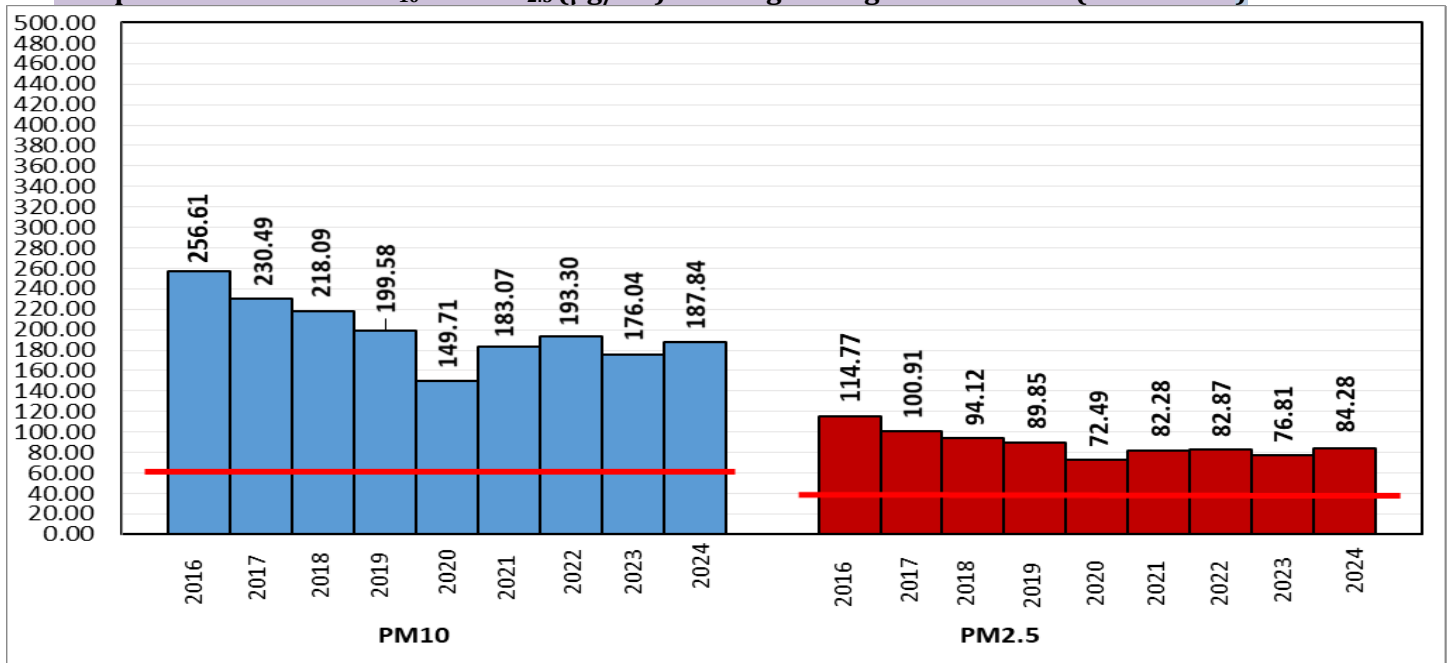

Central Pollution Control Board

Air Quality Status for Delhi & NCR

Dated – November 02, 2024

Current Air Quality Status:

Air Quality Index (AQI) (Average of past 24 hours at 4 PM) in comparison with last two years

	2024			2023			2022		
	Air Quality	AQI Value	Prominent Pollutant	Air Quality	AQI Value	Prominent Pollutant	Air Quality	AQI Value	Prominent Pollutant
Delhi	Very Poor	316↓	PM ₁₀ , PM _{2.5}	Very Poor	392↑	PM _{2.5}	Very Poor	376↓	PM ₁₀ , PM _{2.5}
Faridabad	Moderate	166↓	PM ₁₀ , PM _{2.5}	Very Poor	368↑	PM _{2.5}	Very Poor	346↓	PM ₁₀ , PM _{2.5}
Ghaziabad	Very Poor	330↑	PM _{2.5}	Poor	286↑	PM _{2.5}	Very Poor	332↓	PM _{2.5}
Greater Noida	Poor	250↓	O ₃ , PM _{2.5}	Severe	402↑	PM ₁₀	Very Poor	336↓	PM ₁₀
Gurugram	Poor	209↓	PM _{2.5}	Poor	297↑	PM _{2.5}	Very Poor	310↓	PM _{2.5}
Noida	Poor	269↓	PM ₁₀ , PM _{2.5}	Very Poor	351↑	PM _{2.5}	Very Poor	339↓	PM ₁₀ , PM _{2.5}

Category	Year	2016	2017	2018	2019	2020	2021	2022	2023	2024	2016	2017	2018	2019	2020	2021	2022	2023	2024	
	No. of days	295	306	306	306	307	306	306	306	307										
Good (0–50)		0	2	0	2	5	1	3	1	0										
Satisfactory (51–100)		23	45	53	57	95	72	65	60	66	110	149	157	175	224	197	160	206	201	
Moderate (101–200)		87	102	104	116	124	124	92	145	135										
Poor (201–300)		116	103	104	88	56	68	115	69	60										
Very Poor (301–400)		59	52	38	33	25	35	29	28	43	185	157	149	131	83	109	146	100	106	
Severe (>401)		10	2	7	10	2	6	2	3	3										

Comparative status of PM₁₀ and PM_{2.5} (µg/m³) running average - Till Nov 01 (2016-2024)

*Red line shows the annual average concentration standards for PM₁₀ and PM_{2.5}.

Daily Average of Particulates in Delhi (24 hourly average value; from 06:00am of 01.11.24 to 06:00 am of 02.11.24)