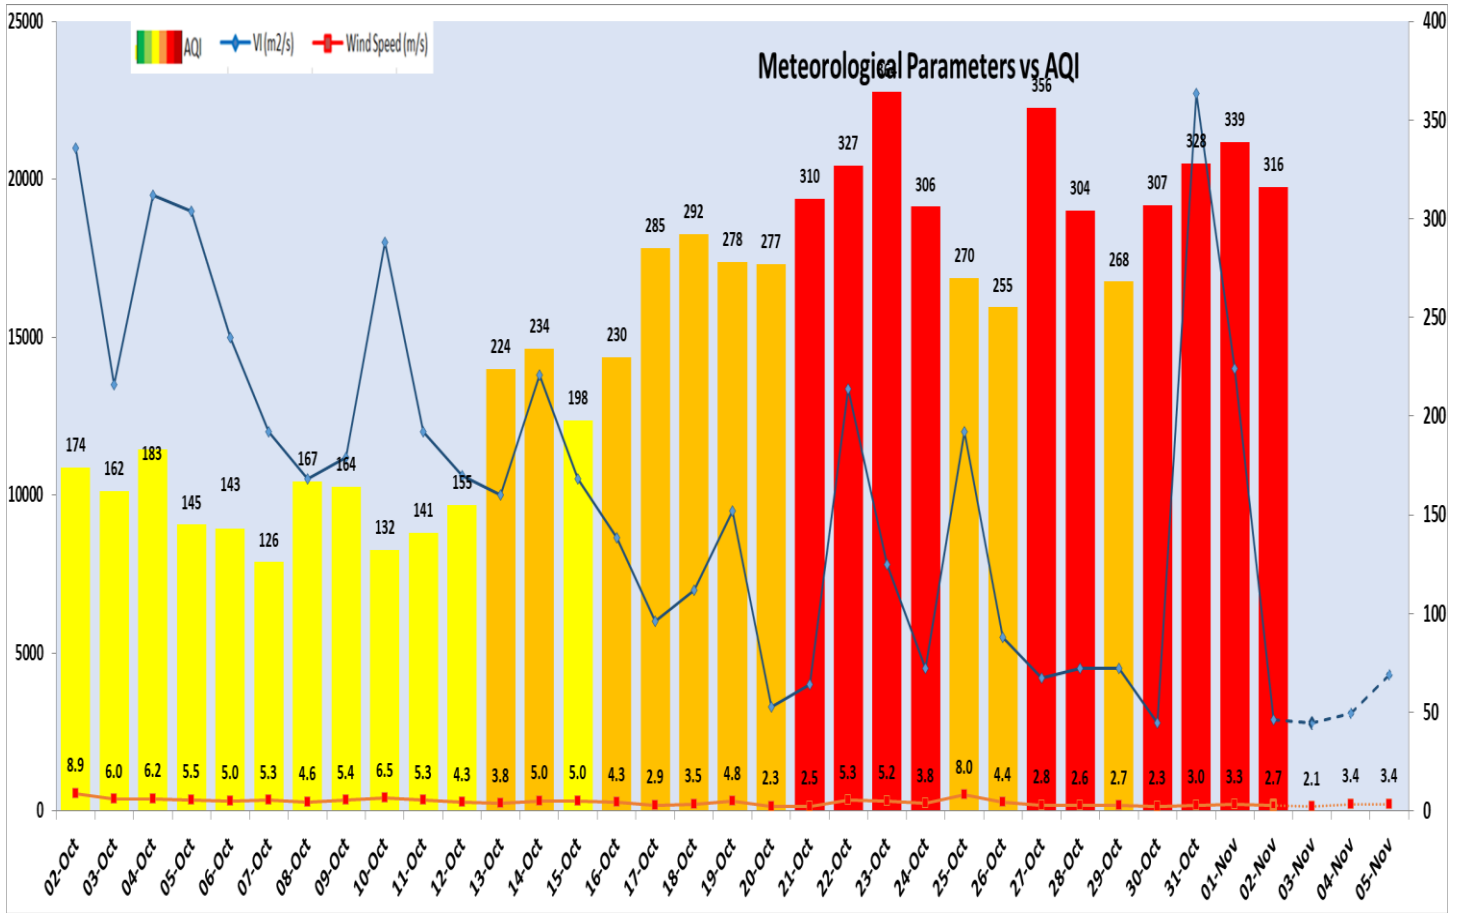

Delhi Temperature in (°C)		
Date	Minimum	Maximum
30-10-2024	21.0	35.8
31-10-2024	21.1	36.1
01-11-2024	18.4	34.1
02-11-2024	17.1	33.6

*Hotspots for Today				
City	Station Name	AQI value	Air Quality	Prominent Pollutant
Delhi	Anand Vihar, Delhi - DPCC	401	Severe	PM₁₀
	Sonia Vihar, Delhi - DPCC	366	Very Poor	PM_{2.5}
	R K Puram, Delhi - DPCC	360	Very Poor	PM_{2.5}
	Burari Crossing, Delhi - IMD	358	Very Poor	PM_{2.5}
	North Campus, DU, Delhi - IMD	358	Very Poor	PM_{2.5}
Faridabad	Sector 11, Faridabad - HSPCB	210	Poor	PM_{2.5}
	New Industrial Town, Faridabad - HSPCB	208	Poor	PM_{2.5}
Gurugram	NISE Gwal Pahari, Gurugram - IMD	236	Poor	PM_{2.5}
Ghaziabad	Loni, Ghaziabad - UPPCB	377	Very Poor	PM_{2.5}
	Sanjay Nagar, Ghaziabad - UPPCB	345	Very Poor	PM_{2.5}
Greater Noida	Knowledge Park - III, Greater Noida - UPPCB	251	Poor	PM_{2.5}
Noida	Sector-116, Noida - UPPCB	290	Poor	PM_{2.5}
	Sector - 62, Noida - IMD	285	Poor	PM₁₀