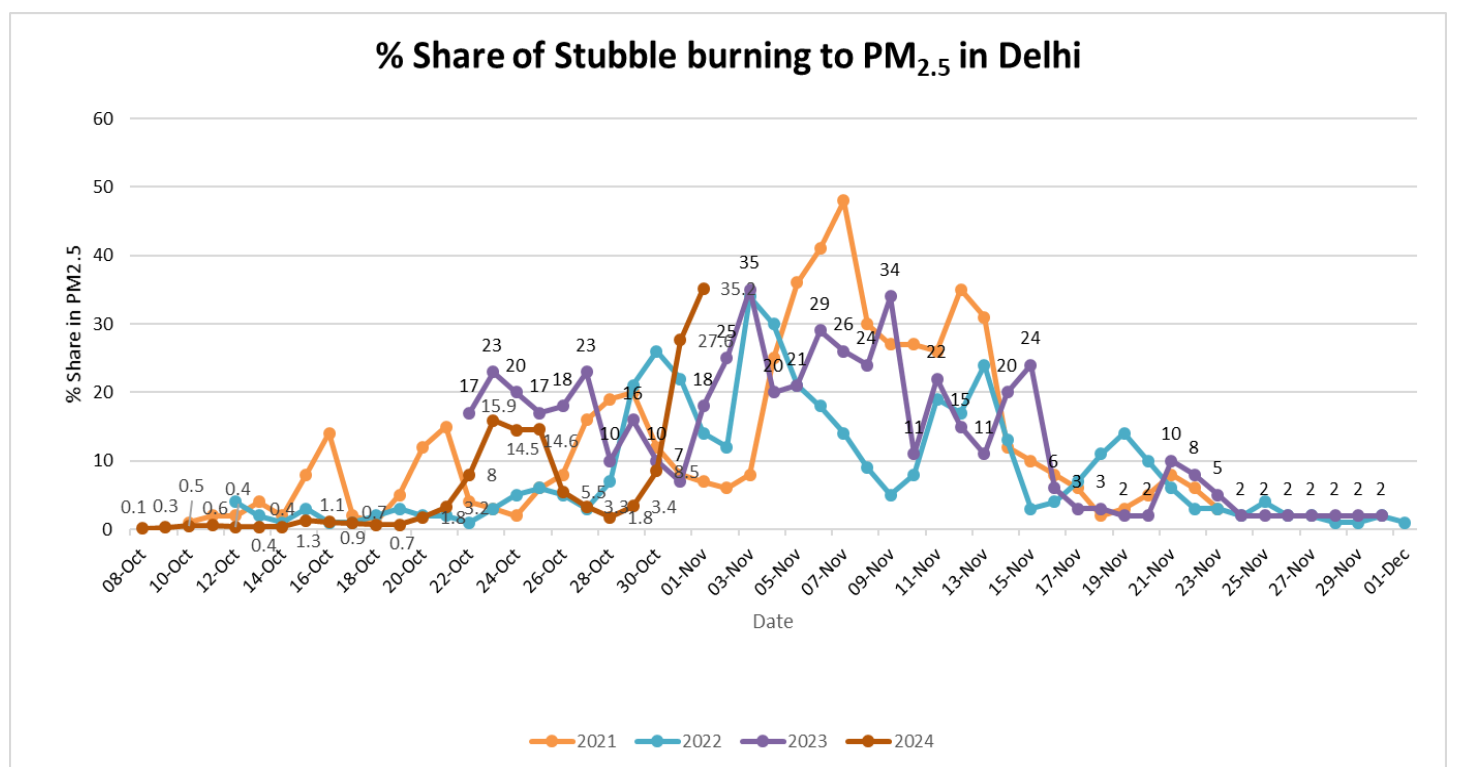

Hotspots for Today: *Details given below

Delhi	Anand Vihar, Sonia Vihar, R K Puram, Burari Crossing, North Campus, DU	Ghaziabad	Loni, Sanjay Nagar
Faridabad	Sector 11, New Industrial Town	Greater Noida	Knowledge Park - III
Gurugram	NISE Gwal Pahari	Noida	Sector - 116, Sector-62

Forecast by IITM(Delhi):

	Nov 03, 2024	Nov 04, 2024	Nov 05, 2024
AQI Category	Very Poor	Very Poor	Very Poor

Wind Forecast for Delhi:

	Wind speed (at surface) in km/h		Wind speed (at 900 m) in km/h	Wind Direction	
	As per IMD (range)	As per windy.com (at 16:00 hrs.)	As per windy.com (at 16:00hrs)	As per IMD	As per windy.com at 900m
Nov 03, 2024	05-10	08	09	SE/E	NW
Nov 04, 2024	05-20	06	13	SE/E	NW
Nov 05, 2024	05-20	04	03	SE/ESE	SW

IMD Alert for Tomorrow (03.11.2024):

The air quality is likely to be in Very Poor category from 03.11.2024 to 05.11.2024. The predominant surface wind is likely to be coming from Southeast/East direction in Delhi with wind speed upto 05- 10 kmph, mist in the morning and mainly clear sky on 03.11.2024. Ventilation index is likely to be 2800 m²/s.

Active Fire Events (AFE):

Date	Punjab		Haryana	
	No. of AFE on the day	Total AFE since September 15	No. of AFE on the day	Total AFE since September 15
01.11.2024	587	3537	35	819
01.11.2023	1921	9594	99	1296
01.11.2022	1842	17846	88	2083

% Share of Stubble burning to PM_{2.5} in Delhi

01.11.2024	*As per IITM, the impact of stubble burning is ~ 35.2 %