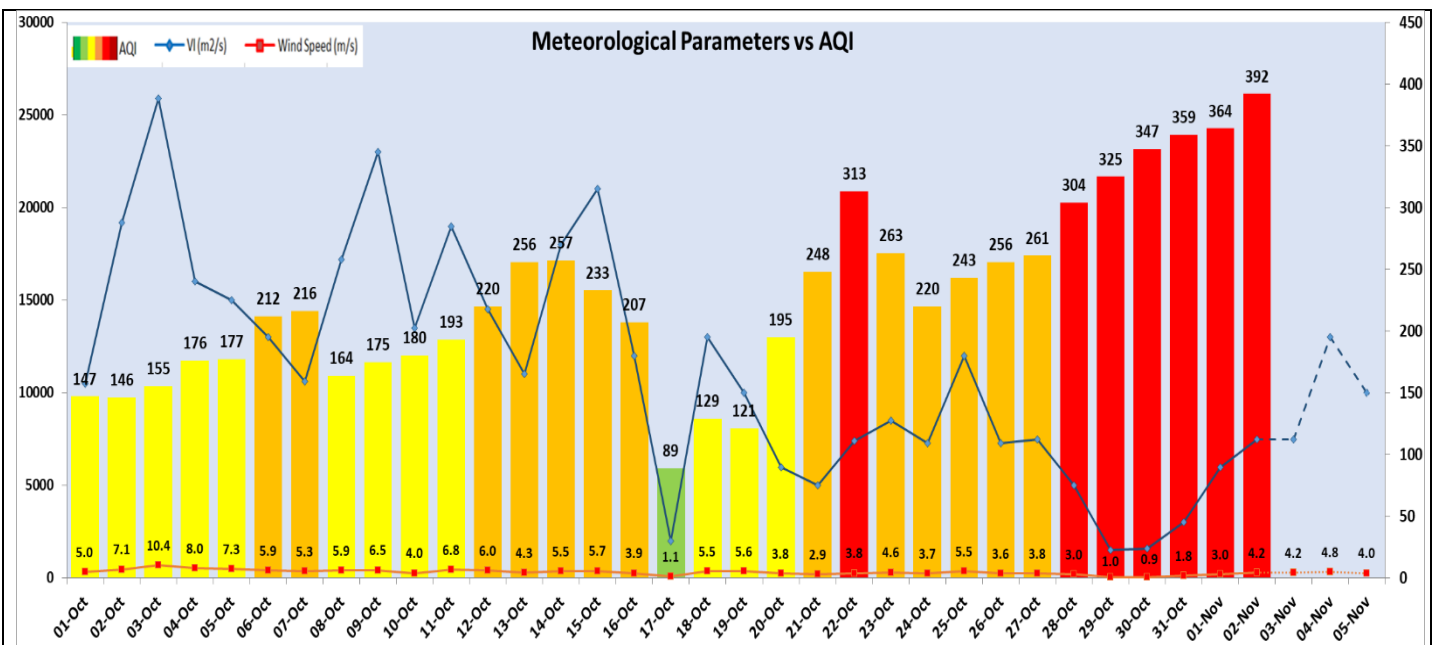

Delhi	Mundka, Anand Vihar, Bawana, Punjabi Bagh, Rohini	Ghaziabad	Vasundhara, Sanjay Nagar, Indirapuram
Faridabad	Sector- 11 , Sector- 16A	Greater Noida	Knowledge Park III
Gurugram	NISE Gwal Pahari, Vikas Sadan,	Noida	Sector – 62

Forecast by IITM (Delhi):

	Nov 03, 2023		Nov 04, 2023		Nov 05, 2023	
	Concentration	AQI Category	Concentration	AQI Category	Concentration	AQI Category
PM₁₀	370-380	Very Poor	357-367	Very Poor	375-385	Very Poor
PM_{2.5}	194-207	Very Poor	181-194	Very Poor	207-220	Very Poor

Wind Forecast for Delhi:

	Wind speed (at surface) in km/h		Wind speed (at 900 m) in km/h	Wind Direction		
	As per IMD (range)	As per windy.com (at 16:00 hrs.)	As per windy.com (at 16:00hrs)	As per IMD	As per windy.com at 900m	
	Nov 03 , 2023	04-10	08	20	E/N	NW
Nov 04 , 2023	06-08	06	12	SE/NE	W	
Nov 05 , 2023	06-08	08	16	SE/NW	NW	

IMD Alert for Tomorrow (03.11.2023):

The air quality is likely to be in Very Poor category from 03.11.2023 to 05.11.2023. The predominant surface wind is likely to be coming from East/North directions in Delhi with wind speed 04-10 kmph, mainly clear sky and mist/shallow fog in the morning on 03.11.2023. Ventilation index is likely to be 16000 m²/s.

Active Fire Events (AFE):

Date	Punjab		Haryana	
	Nos. on the day	Total since September 15	Nos. on the day	Total since September 15
01.11.2023	1921	9594	99	1296
01.11.2022	1842	17846	88	2083
01.11.2021	1796	15065	124	3038

* As per IITM, the impact of stubble burning is ~18 %.