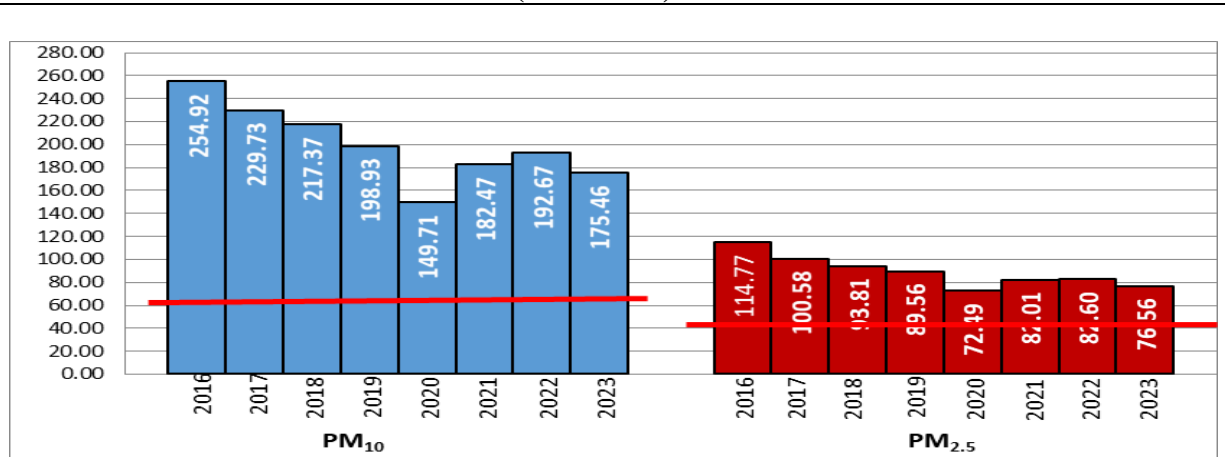

- Air Quality Index (AQI) (Average of past 24 hours at 4 PM) in comparison with last two years

	2023			2022			2021(Covid- Year)		
	Air Quality	AQI Value	Prominent Pollutant	Air Quality	AQI Value	Prominent Pollutant	Air Quality	AQI Value	Prominent Pollutant
Delhi	Very Poor	392 ↑	PM_{2.5}	Very Poor	376 ↓	PM₁₀, PM_{2.5}	Very Poor	303 ↑	PM₁₀, PM_{2.5}
Faridabad	Very Poor	368 ↑	PM_{2.5}	Very Poor	346 ↓	PM₁₀, PM_{2.5}	Very Poor	306 ↑	PM₁₀, PM_{2.5}
Ghaziabad	Poor	286 ↑	PM_{2.5}	Very Poor	332 ↓	PM_{2.5}	Very Poor	334 ↓	PM_{2.5}
Greater Noida	Severe	402 ↑	PM₁₀	Very Poor	336 ↓	PM₁₀	Poor	276 ↓	PM₁₀, PM_{2.5}
Gurugram	Poor	297 ↑	PM_{2.5}	Very Poor	310 ↓	PM_{2.5}	Poor	287 ↑	PM₁₀, PM_{2.5}
Noida	Very Poor	351 ↑	PM_{2.5}	Very Poor	339 ↓	PM₁₀, PM_{2.5}	Very Poor	303 ↑	PM_{2.5}

*Data available for 34(2023), 34(2022), 38(2021) stations in Delhi today. # ↑, ↓ arrows indicate a decrease/increase as compared to the value on the previous day.

Comparative status of AQI - Delhi from 01 January to 02 November 2016-2023

Category	Year	2016	2017	2018	2019	2020	2021	2022	2023	2016	2017	2018	2019	2020	2021	2022	2023
	No. of days	295	306	306	306	307	306	306	306								
Good (0-50)		0	2	0	2	4	1	3	1								
Satisfactory (51-100)		24	45	53	58	96	72	65	60	110	151	156	175	224	197	160	206
Moderate (101-200)		86	104	103	115	124	124	92	145								
Poor (201-300)		116	101	103	88	56	69	115	69								
Very Poor (301-400)		59	52	40	33	25	34	29	28	185	155	150	131	83	109	146	100
Severe (>401)		10	2	7	10	2	6	2	3								

Comparative status of PM₁₀ and PM_{2.5} (µg/m³) running average - Till November 01 (2016-2023)

Daily Average of Particulates in Delhi

Date ↓ / parameter →	PM_{2.5} (µg/m³)	PM₁₀ (µg/m³)
01- November -2023	187	352