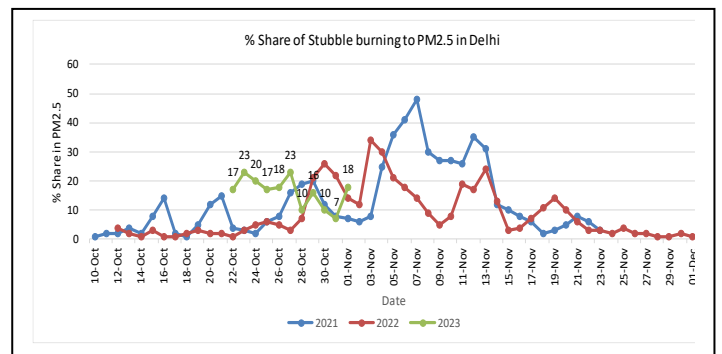

Delhi	Mundka, Anand Vihar, Bawana, Punjabi Bagh, Rohini	Ghaziabad	Vasundhara, Sanjay Nagar, Indirapuram
Faridabad	Sector- 11 , Sector- 16A	Greater Noida	Knowledge Park III
Gurugram	NISE Gwal Pahari, Vikas Sadan,	Noida	Sector – 62

Forecast by IITM (Delhi):

	Nov 03, 2023		Nov 04, 2023		Nov 05, 2023	
	Concentration	AQI Category	Concentration	AQI Category	Concentration	AQI Category
PM₁₀	370-380	Very Poor	357-367	Very Poor	375-385	Very Poor
PM_{2.5}	194-207	Very Poor	181-194	Very Poor	207-220	Very Poor

Wind Forecast for Delhi:

	Wind speed (at surface) in km/h		Wind speed (at 900 m) in km/h	Wind Direction		
	As per IMD (range)	As per windy.com (at 16:00 hrs.)	As per windy.com (at 16:00hrs)	As per IMD	As per windy.com at 900m	
	Nov 03 , 2023	04-10	08	20	E/N	NW
Nov 04 , 2023	06-08	06	12	SE/NE	W	
Nov 05 , 2023	06-08	08	16	SE/NW	NW	

IMD Alert for Tomorrow (03.11.2023):

The air quality is likely to be in Very Poor category from 03.11.2023 to 05.11.2023. The predominant surface wind is likely to be coming from East/North directions in Delhi with wind speed 04-10 kmph, mainly clear sky and mist/shallow fog in the morning on 03.11.2023. Ventilation index is likely to be 16000 m²/s.

Active Fire Events (AFE):

Date	Punjab		Haryana	
	Nos. on the day	Total since September 15	Nos. on the day	Total since September 15
01.11.2023	1921	9594	99	1296
01.11.2022	1842	17846	88	2083
01.11.2021	1796	15065	124	3038

* As per IITM, the impact of stubble burning is ~18 %.