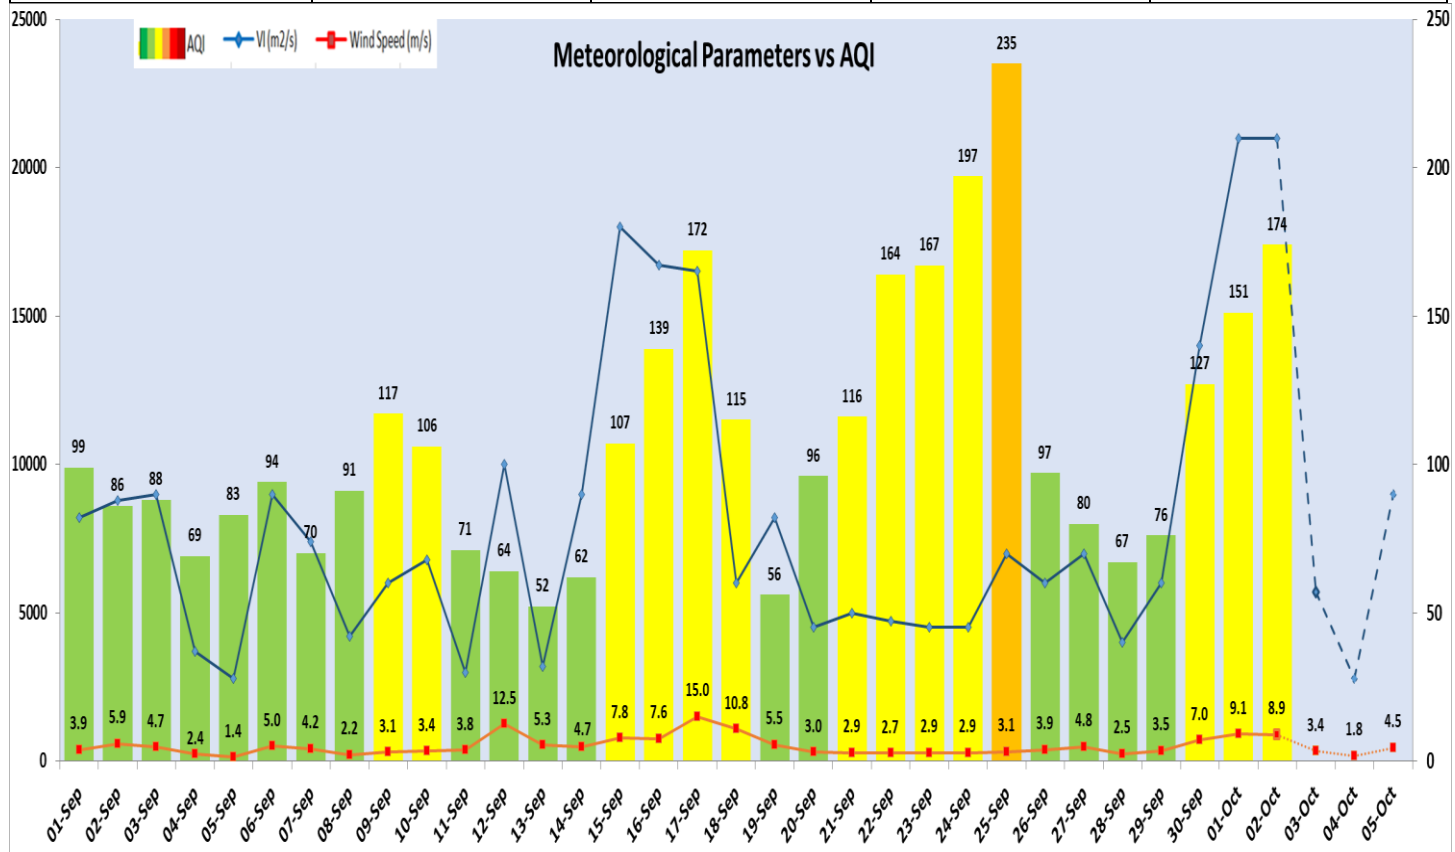

Hotspots for Today: *Details given below

Delhi	Anand Vihar, Mundka, Vivek Vihar, Wazirpur, Dwarka-Sector 8	Ghaziabad	Loni
Faridabad	New Industrial Town	Greater Noida	Knowledge Park – V
Gurugram	Sector-51	Noida	Sector – 125, Sector - 116

Forecast by IITM(Delhi):

	Oct 03, 2024	Oct 04, 2024	Oct 05, 2024
AQI Category	Moderate	Moderate	Moderate

Wind Forecast for Delhi:

	Wind speed (at surface) in km/h		Wind speed (at 900 m) in km/h	Wind Direction	
	As per IMD (range)	As per windy.com (at 16:00 hrs.)	As per windy.com (at 16:00hrs)	As per IMD	As per windy.com at 900m
Oct 03, 2024	06-12	03	21	VAR	W
Oct 04, 2024	06-08	02	16	VAR	W
Oct 05, 2024	08-12	06	17	VAR	W

IMD Alert for Tomorrow (03.10.2024):

The air quality is likely to be in Moderate category from 03.10.2024 to 05.10.2024. The predominant surface wind is likely to be coming from variable directions in Delhi with wind speed 06-12 kmph and mainly clear sky on 03.10.2024. Ventilation index is likely to be 5700 m²/s.

Active Fire Events (AFE):

Date	Punjab		Haryana	
	No. of AFE on the day	Total AFE since September 15	No. of AFE on the day	Total AFE since September 15
01.10.2024	26	155	03	84
01.10.2023	123	337	21	96
01.10.2022	45	192	01	02