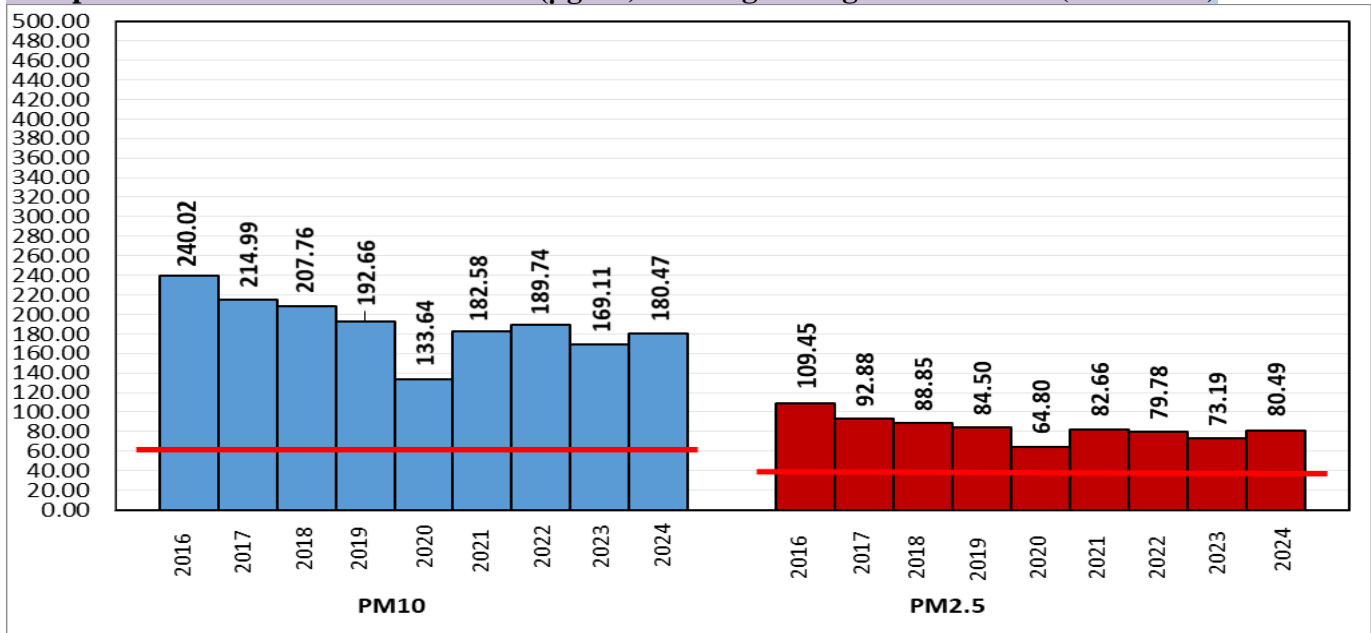

2024			2023			2022		
	Air Quality	AQI Value	Prominent Pollutant	Air Quality	AQI Value	Prominent Pollutant	Air Quality	AQI Value	Prominent Pollutant
Delhi	Moderate	174↑	PM₁₀, PM_{2.5}	Moderate	146↓	PM_{2.5}, PM₁₀	Moderate	181↓	PM₁₀, PM_{2.5}, O₃
Faridabad	Satisfactory	96↑	CO, PM_{2.5}, PM₁₀	Moderate	129↓	PM₁₀, PM_{2.5}	Moderate	182↑	PM₁₀, PM_{2.5}
Ghaziabad	Moderate	198↑	PM₁₀, PM_{2.5}	Moderate	165↑	PM_{2.5}	Poor	207↓	PM₁₀, PM_{2.5}
Greater Noida	Poor	216↑	PM₁₀, PM_{2.5}	Poor	214↓	PM₁₀	Poor	220↑	PM₁₀, PM_{2.5}
Gurugram	Moderate	119↑	PM_{2.5}	Moderate	189↑	PM_{2.5}	Moderate	153↓	PM₁₀, PM_{2.5}
Noida	Moderate	194↑	PM₁₀	Moderate	179↑	PM₁₀	Moderate	169↓	PM₁₀

*Data available for 36(2024), 36(2023), 33(2022) stations in Delhi today. # ↑, ↓ arrows indicate a decrease/increase as compared to the value on the previous day.

Comparative status of AQI - Delhi from 01 January to 02 Oct 2016-2024

Category	Year	2016	2017	2018	2019	2020	2021	2022	2023	2024	2016	2017	2018	2019	2020	2021	2022	2023	2024	
	No. of days	264	275	275	275	276	275	275	275	276										
Good (0–50)		0	2	0	2	5	0	1	1	0										
Satisfactory (51–100)		23	45	53	54	95	69	61	59	66	106	146	154	167	220	176	148	195	190	
Moderate (101–200)		83	99	101	111	120	107	86	135	124										
Poor (201–300)		98	93	87	74	39	59	105	56	50										
Very Poor (301–400)		54	36	28	27	15	34	21	21	33	158	129	121	108	56	99	127	80	86	
Severe (>401)		6	0	6	7	2	6	1	3	3										

Comparative status of PM₁₀ and PM_{2.5} (µg/m³) running average – Till Oct 01 (2016-2024)

*Red line shows the annual average concentration standards for PM₁₀ and PM_{2.5}.

▪ Daily Average of Particulates in Delhi (24 hourly average value; from 06:00am of 01.10.24 to 06:00 am of 02.10.24)

Date ↓ / parameter →	PM_{2.5} (µg/m³)	PM₁₀ (µg/m³)
01- Oct -2024	71↑	176↑