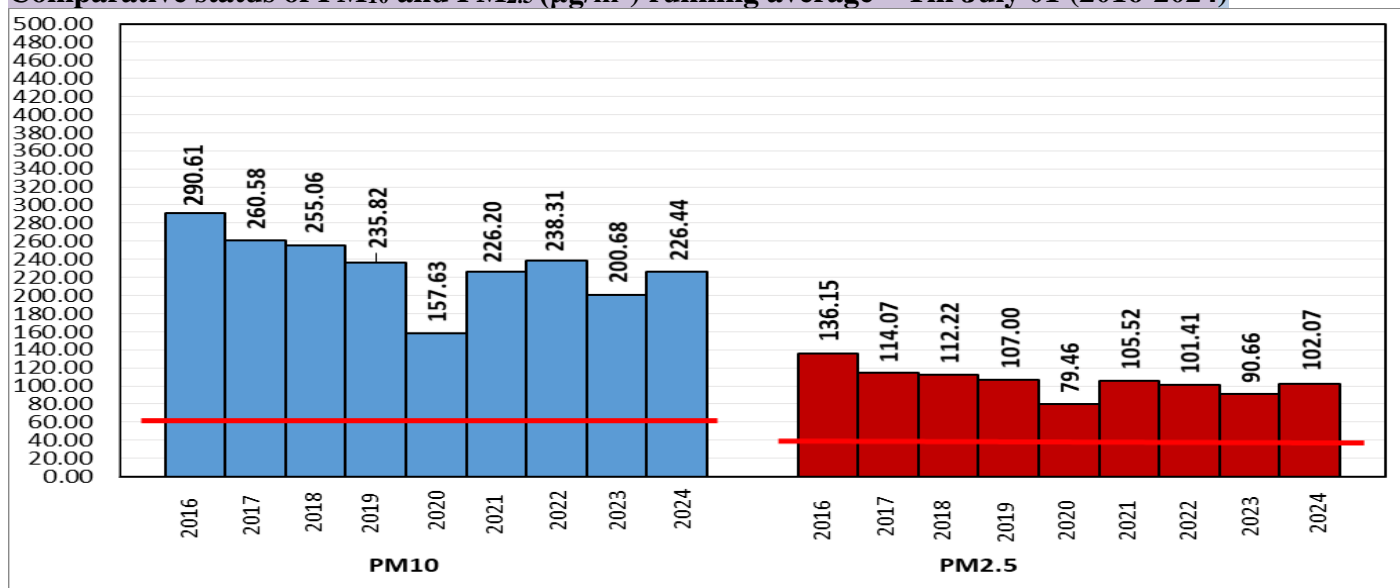

2024			2023			2022		
	Air Quality	AQI Value	Prominent Pollutant	Air Quality	AQI Value	Prominent Pollutant	Air Quality	AQI Value	Prominent Pollutant
Delhi	Moderate	118↑	PM₁₀	Satisfactory	71↑	NO₂, CO	Satisfactory	95↑	PM_{2.5}, O₃
Faridabad	Moderate	191↑	PM_{2.5}	Satisfactory	52↓	PM₁₀	Moderate	101↑	PM₁₀, CO
Ghaziabad	Moderate	111↑	PM_{2.5}, PM₁₀	Satisfactory	54↑	CO, PM₁₀	Moderate	107↑	PM_{2.5}, PM₁₀
Greater Noida	Moderate	126↑	PM_{2.5}, PM₁₀	Satisfactory	89↑	PM₁₀, O₃	Satisfactory	74↑	PM₁₀
Gurugram	Moderate	116↑	CO, PM₁₀	Satisfactory	83↑	PM_{2.5}	Moderate	191↑	PM₁₀, PM_{2.5}
Noida	Satisfactory	96↑	PM₁₀	Satisfactory	69↓	CO	Satisfactory	79↑	PM₁₀, PM_{2.5}, CO

*Data available for 35(2024), 36(2023), 31(2022) stations in Delhi today. # ↑, ↓ arrows indicate a decrease/increase as compared to the value on the previous day.

Comparative status of AQI - Delhi from 01 January to 02 July 2016-2024

Category	Year	2016	2017	2018	2019	2020	2021	2022	2023	2024	2016	2017	2018	2019	2020	2021	2022	2023	2024	
	No. of days	179	183	183	183	184	183	183	183	184	32	57	67	80	128	84	56	103	99	
Good (0–50)		0	0	0	0	1	0	0	0	0										
Satisfactory (51–100)		0	2	6	4	35	11	9	18	2										
Moderate (101–200)		32	55	61	76	92	73	47	85	97										
Poor (201–300)		87	90	82	70	39	59	105	56	49										
Very Poor (301–400)		54	36	28	26	15	34	21	21	33	147	126	116	103	56	99	127	80	85	
Severe (>401)		6	0	6	7	2	6	1	3	3										

Comparative status of PM₁₀ and PM_{2.5} (µg/m³) running average – Till July 01 (2016-2024)

*Red line shows the annual average concentration standards for PM₁₀ and PM_{2.5}.

Daily Average of Particulates in Delhi (24 hourly average value; from 06:00am of 01.07.24 to 06:00 am of 02.07.24)

Date ↓ / parameter →	PM_{2.5} (µg/m³)	PM₁₀ (µg/m³)
01- July -2024	54↓	107↓