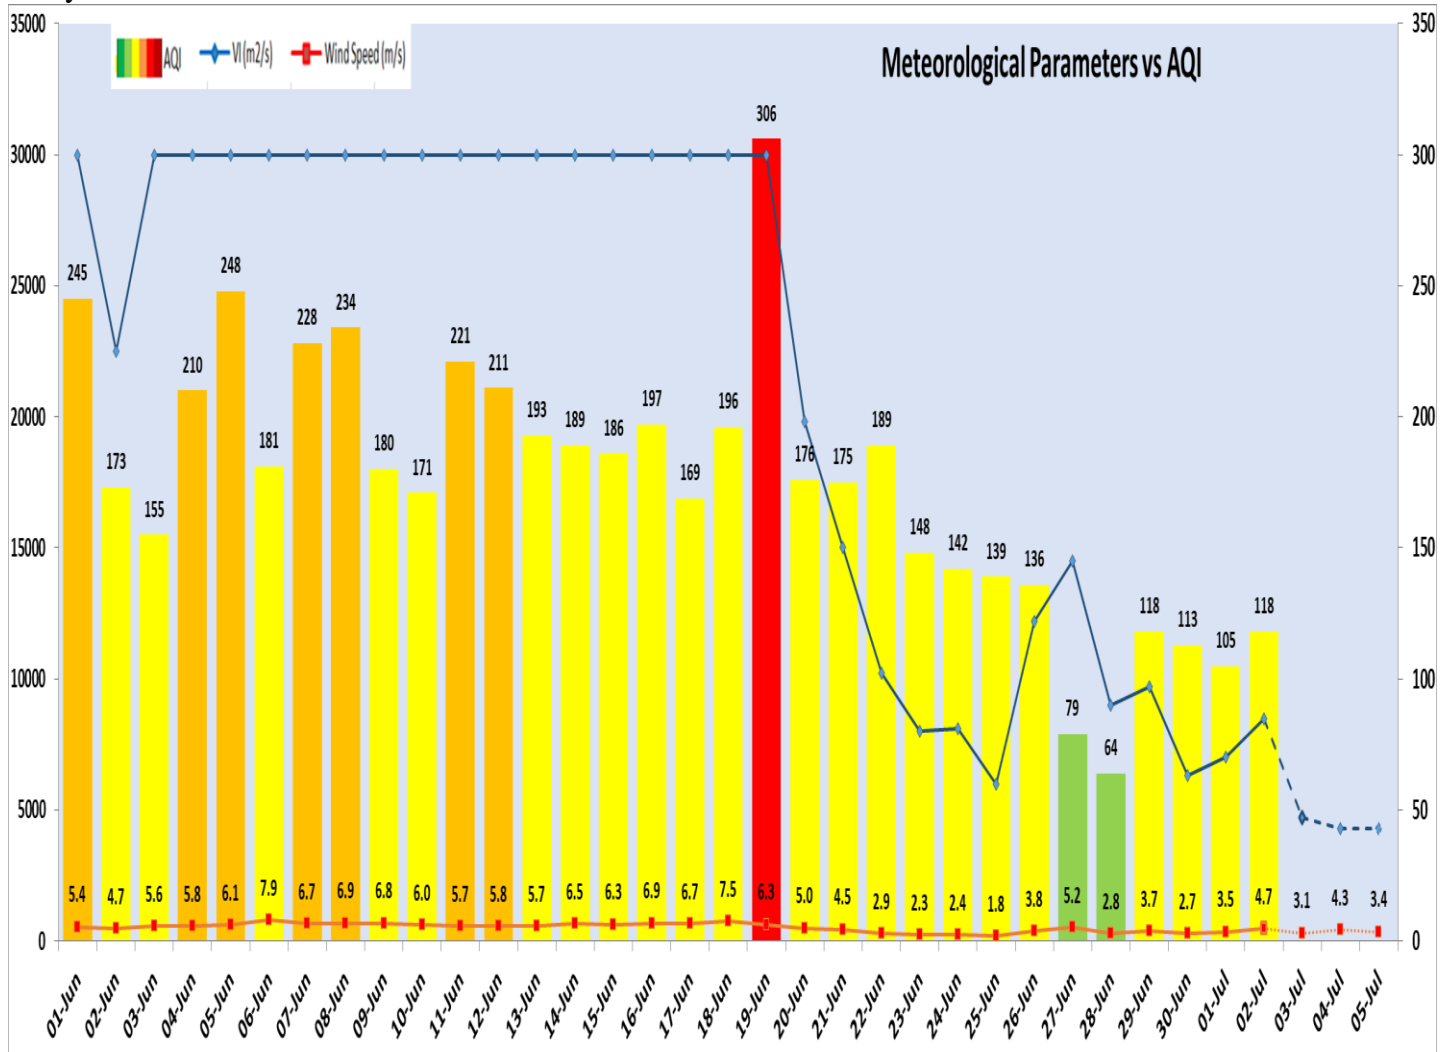

**Forecast by IITM(Delhi):**

	July 03, 2024	July 04, 2024	July 05, 2024
<b>AQI Category</b>	Satisfactory	Satisfactory	Satisfactory

**Wind Forecast for Delhi:**

	Wind speed (at surface) in km/h		Wind speed (at 900 m) in km/h	Wind Direction	
	As per IMD (range)	As per windy.com (at 16:00 hrs.)	As per windy.com (at 16:00hrs)	As per IMD	As per windy.com at 900m
July 03, 2024	08-16	02	05	SW/SE	N
July 04, 2024	12-16	10	10	E/SE	E
July 05, 2024	08-12	14	22	E/SE	E

Delhi Temperature in (°C)		
Date	Minimum	Maximum
29-06-2024	28.0	32.5
30-06-2024	27.0	35.6
01-07-2024	28.4	37.1
02-07-2024	30.7	36.0

▪ **\*Hotspots for Today**

City	Station Name	AQI value	Air Quality	Prominent Pollutant
Delhi	Mundka, Delhi - DPCC	237	Poor	PM <sub>10</sub>
	Jahangirpuri, Delhi - DPCC	225	Poor	PM <sub>10</sub>
	Anand Vihar, Delhi - DPCC	201	Poor	PM <sub>10</sub>
	Narela, Delhi - DPCC	164	Moderate	PM <sub>10</sub>
	NSIT Dwarka, Delhi - CPCB	157	Moderate	PM <sub>2.5</sub>
Faridabad	Sector- 16A, Faridabad - HSPCB	233	Poor	PM <sub>2.5</sub>
	Sector 11, Faridabad - HSPCB	203	Poor	PM <sub>2.5</sub>
Gurugram	Teri Gram, Gurugram - HSPCB	147	Moderate	PM <sub>10</sub>
Ghaziabad	Loni, Ghaziabad - UPPCB	138	Moderate	PM <sub>2.5</sub>
	Indirapuram, Ghaziabad - UPPCB	124	Moderate	PM <sub>10</sub>
Greater Noida	Knowledge Park - V, Greater Noida - UPPCB	149	Moderate	PM <sub>10</sub>
Noida	Sector-1, Noida - UPPCB	115	Moderate	PM <sub>10</sub>
	Sector-116, Noida - UPPCB	111	Moderate	PM <sub>10</sub>
	Sector - 62, Noida - IMD	105	Moderate	PM <sub>10</sub>