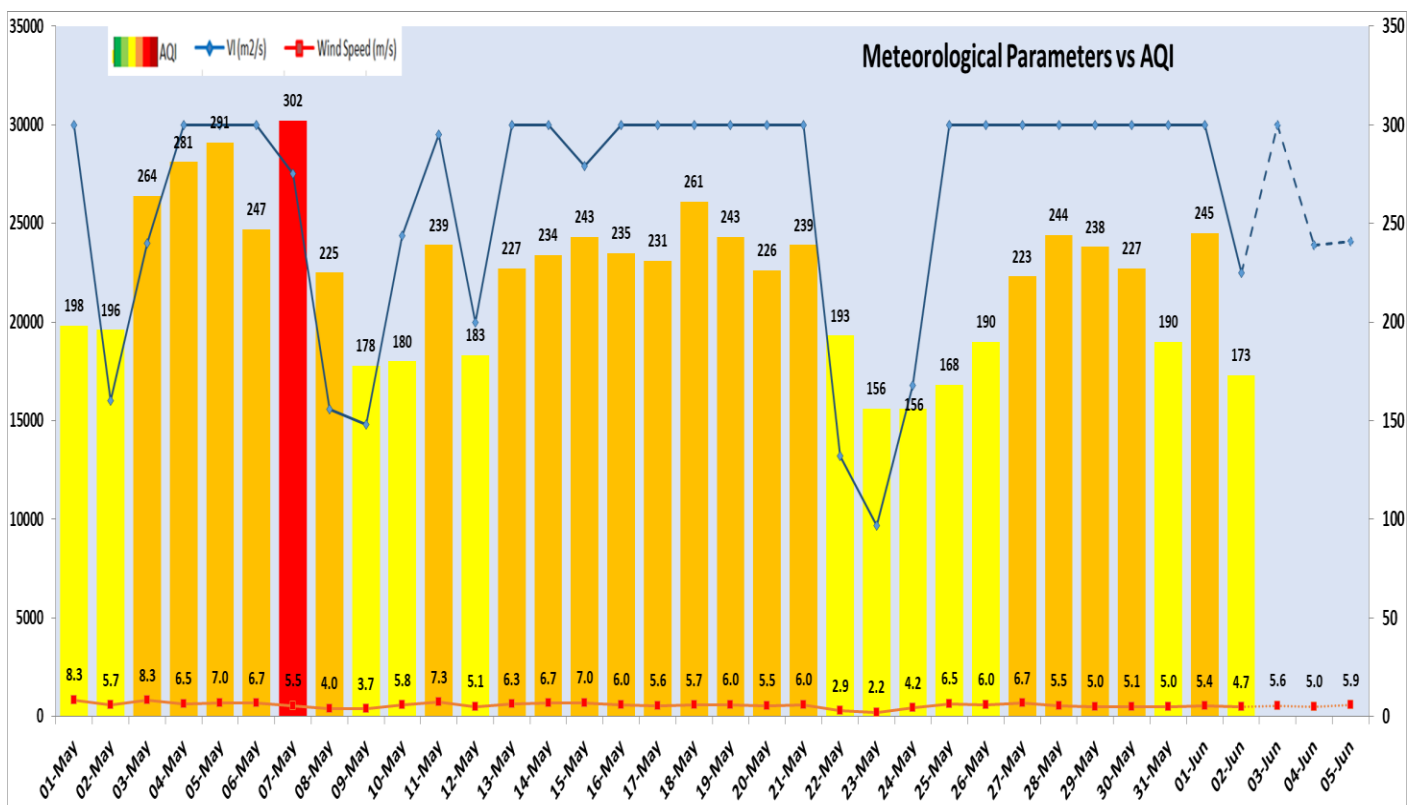

Comparative status of PM₁₀ and PM_{2.5} (µg/m³) running average – Till June 01 (2016-2024)

*Red line shows the annual average concentration standards for PM₁₀ and PM_{2.5}.

▪ **Daily Average of Particulates in Delhi** (24 hourly average value; from 06:00am of 01.06.24 to 06:00 am of 02.06.24)

▪ **Forecast by IITM(Delhi):**

	June 03, 2024	June 04, 2024	June 05, 2024
AQI Category	Moderate	Poor	Poor

▪ **Wind Forecast for Delhi:**

	Wind speed (at surface) in km/h		Wind speed (at 900 m) in km/h	Wind Direction	
	As per IMD (range)	As per windy.com (at 16:00 hrs.)	As per windy.com (at 16:00hrs)	As per IMD	As per windy.com at 900m
June 03, 2024	20 TO 32	22	35	W	W
June 04, 2024	20 TO 28	19	30	W	NW
June 05, 2024	12 TO 16	20	16	VAR	N

Delhi Temperature in (°C)		
Date	Minimum	Maximum
30-05-2024	30.4	46.8
31-05-2024	29.0	45.6
01-06-2024	30.2	45.8
02-06-2024	30.4	44.2

▪ ***Hotspots for Today**

City	Station Name	AQI value	Air Quality	Prominent Pollutant
Delhi	Chandni Chowk, Delhi - IITM	329	Very Poor	PM _{2.5}
	Dr. Karni Singh Shooting Range, Delhi - DPCC	246	Poor	Ozone
	Nehru Nagar, Delhi - DPCC	235	Poor	Ozone
	NSIT Dwarka, Delhi - CPCB	234	Poor	PM _{2.5}
	Alipur, Delhi - DPCC	225	Poor	Ozone
Faridabad	Sector 11, Faridabad - HSPCB	228	Poor	PM _{2.5}
Gurugram	Vikas Sadan, Gurugram - HSPCB	166	Moderate	PM _{2.5}
	Sector-51, Gurugram - HSPCB	141	Moderate	PM ₁₀
Ghaziabad	Indirapuram, Ghaziabad - UPPCB	207	Poor	PM ₁₀
	Sanjay Nagar, Ghaziabad - UPPCB	203	Poor	PM ₁₀
Greater Noida	Knowledge Park - III, Greater Noida - UPPCB	260	Poor	Ozone
Noida	Sector - 125, Noida - UPPCB	212	Poor	PM ₁₀
	Sector-116, Noida - UPPCB	187	Moderate	PM ₁₀