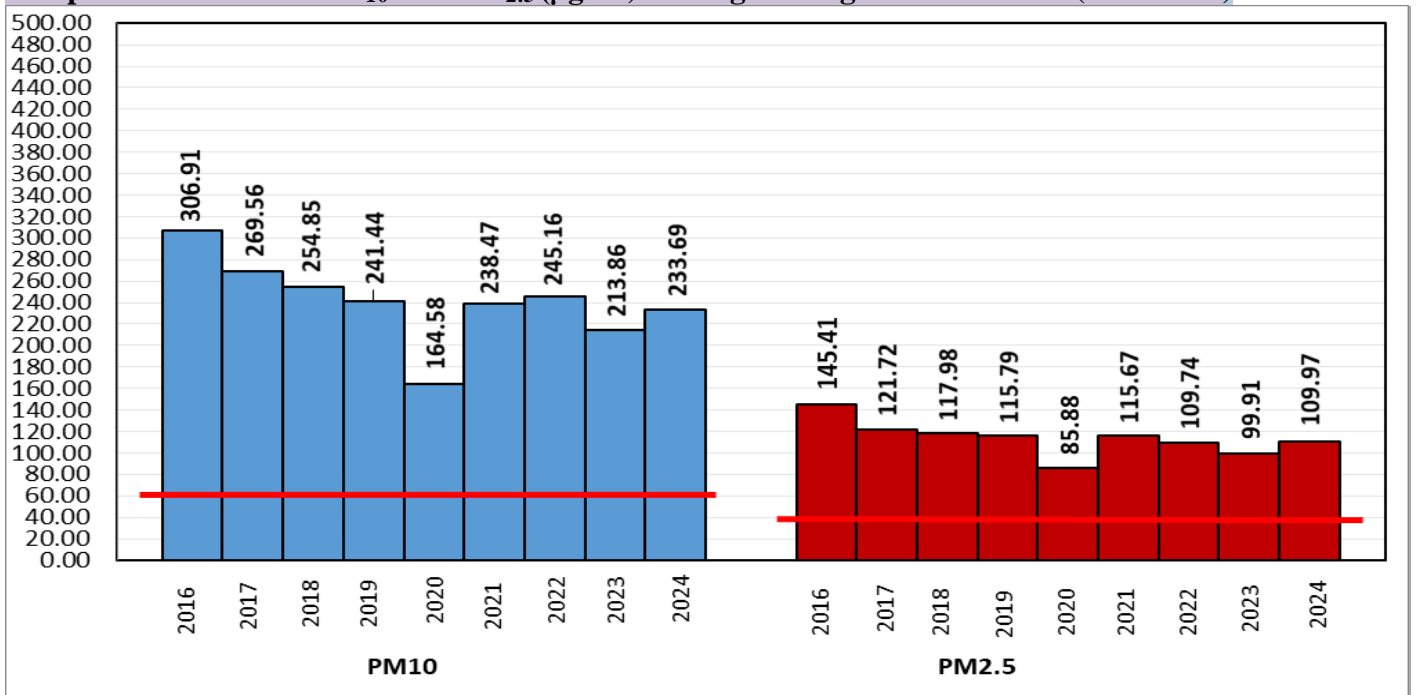

Central Pollution Control Board

Air Quality Status for Delhi & NCR

Dated – June 02, 2024

Current Air Quality Status:

Air Quality Index (AQI) (Average of past 24 hours at 4 PM) in comparison with last two years

	2024			2023			2022		
	Air Quality	AQI Value	Prominent Pollutant	Air Quality	AQI Value	Prominent Pollutant	Air Quality	AQI Value	Prominent Pollutant
Delhi	Moderate	173↓	O ₃ , PM _{2.5}	Moderate	120↑	PM _{2.5} , PM ₁₀	Poor	202↓	PM ₁₀ , PM _{2.5} , O ₃
Faridabad	Moderate	194↓	PM _{2.5}	Moderate	108↑	PM ₁₀ , PM _{2.5}	Moderate	198↓	PM _{2.5} , PM ₁₀
Ghaziabad	Moderate	180↓	PM ₁₀	Moderate	130↑	O ₃ , PM ₁₀	Poor	233↓	PM ₁₀ , O ₃
Greater Noida	Poor	248↓	O ₃ , PM ₁₀	Moderate	154↑	O ₃	Poor	212↓	PM ₁₀
Gurugram	Moderate	132↓	PM ₁₀ , PM _{2.5}	Moderate	109↑	PM _{2.5}	Poor	212↓	PM _{2.5} , PM ₁₀
Noida	Moderate	186↓	PM ₁₀	Moderate	122↑	NO ₂ , PM ₁₀	Poor	217↓	PM ₁₀

Comparative status of PM₁₀ and PM_{2.5} (µg/m³) running average – Till June 01 (2016-2024)

*Red line shows the annual average concentration standards for PM₁₀ and PM_{2.5}.

▪ **Daily Average of Particulates in Delhi** (24 hourly average value; from 06:00am of 01.06.24 to 06:00 am of 02.06.24)