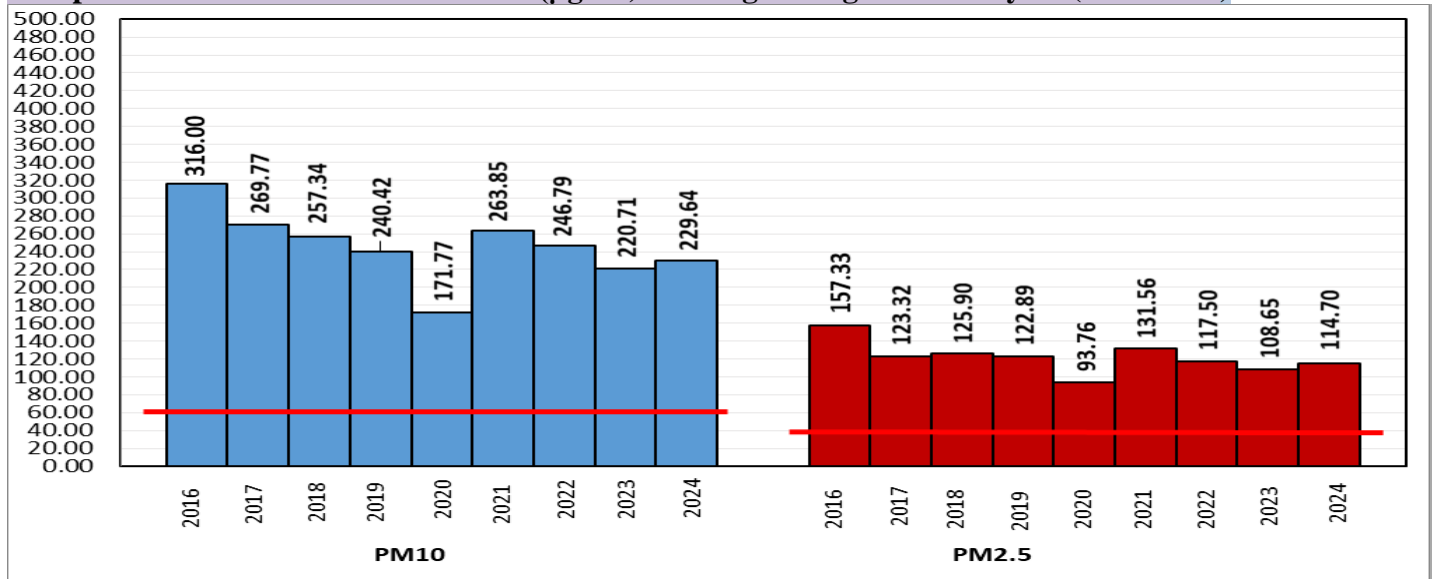

Current Air Quality Status:

Air Quality Index (AQI) (Average of past 24 hours at 4 PM) in comparison with last two years

	2024			2023			2022		
	Air Quality	AQI Value	Prominent Pollutant	Air Quality	AQI Value	Prominent Pollutant	Air Quality	AQI Value	Prominent Pollutant
Delhi	Moderate	196↓	PM₁₀, PM_{2.5}	Satisfactory	76 ↓	PM₁₀, PM_{2.5}	Poor	218↓	PM_{2.5}, PM₁₀
Faridabad	Poor	208↑	PM₁₀, O₃	Satisfactory	75 ↓	PM₁₀	Poor	226↓	PM_{2.5}, PM₁₀
Ghaziabad	Moderate	168↓	PM₁₀, O₃	Satisfactory	67 ↓	PM₁₀, PM_{2.5}	Poor	212↓	O₃, PM₁₀
Greater Noida	Moderate	186↓	PM₁₀	Satisfactory	99 ↑	NO₂, O₃	Moderate	197↓	PM₁₀
Gurugram	Poor	296↓	PM₁₀, PM_{2.5}	Satisfactory	82 ↓	PM_{2.5}	Poor	212↓	PM_{2.5}, PM₁₀
Noida	Moderate	170↓	PM₁₀, O₃	Satisfactory	66 ↓	CO	Poor	240↓	PM₁₀

*Data available for 37(2024), 38(2023), 36(2022) stations in Delhi today. # ↑, ↓ arrows indicate a decrease/increase as compared to the value on the previous day.

Comparative status of AQI - Delhi from 01 January to 02 May 2016-2024

Category	Year	2016	2017	2018	2019	2020	2021	2022	2023	2024	2016	2017	2018	2019	2020	2021	2022	2023	2024	
	No. of days	119	122	122	122	123	122	122	122	123										
Good (0-50)		0	0	0	0	1	0	0	0	0										
Satisfactory (51-100)		0	0	1	2	25	0	3	5	0	8	29	33	44	71	32	27	54	66	
Moderate (101-200)		8	29	32	42	45	32	24	49	66										
Poor (201-300)		58	63	61	49	35	51	76	45	23										
Very Poor (301-400)		47	30	25	22	15	33	18	20	31	111	93	89	78	52	90	95	68	57	
Severe (>401)		6	0	3	7	2	6	1	3	3										

Comparative status of PM₁₀ and PM_{2.5} (µg/m³) running average – Till May 01 (2016-2024)

*Red line shows the annual average concentration standards for PM₁₀ and PM_{2.5}.

Daily Average of Particulates in Delhi (24 hourly average value; from 06:00am of 01.05.24 to 06:00 am of 02.05.24)

Date ↓ / parameter →	PM_{2.5} (µg/m³)	PM₁₀ (µg/m³)
01- May -2024	64↓	211↓