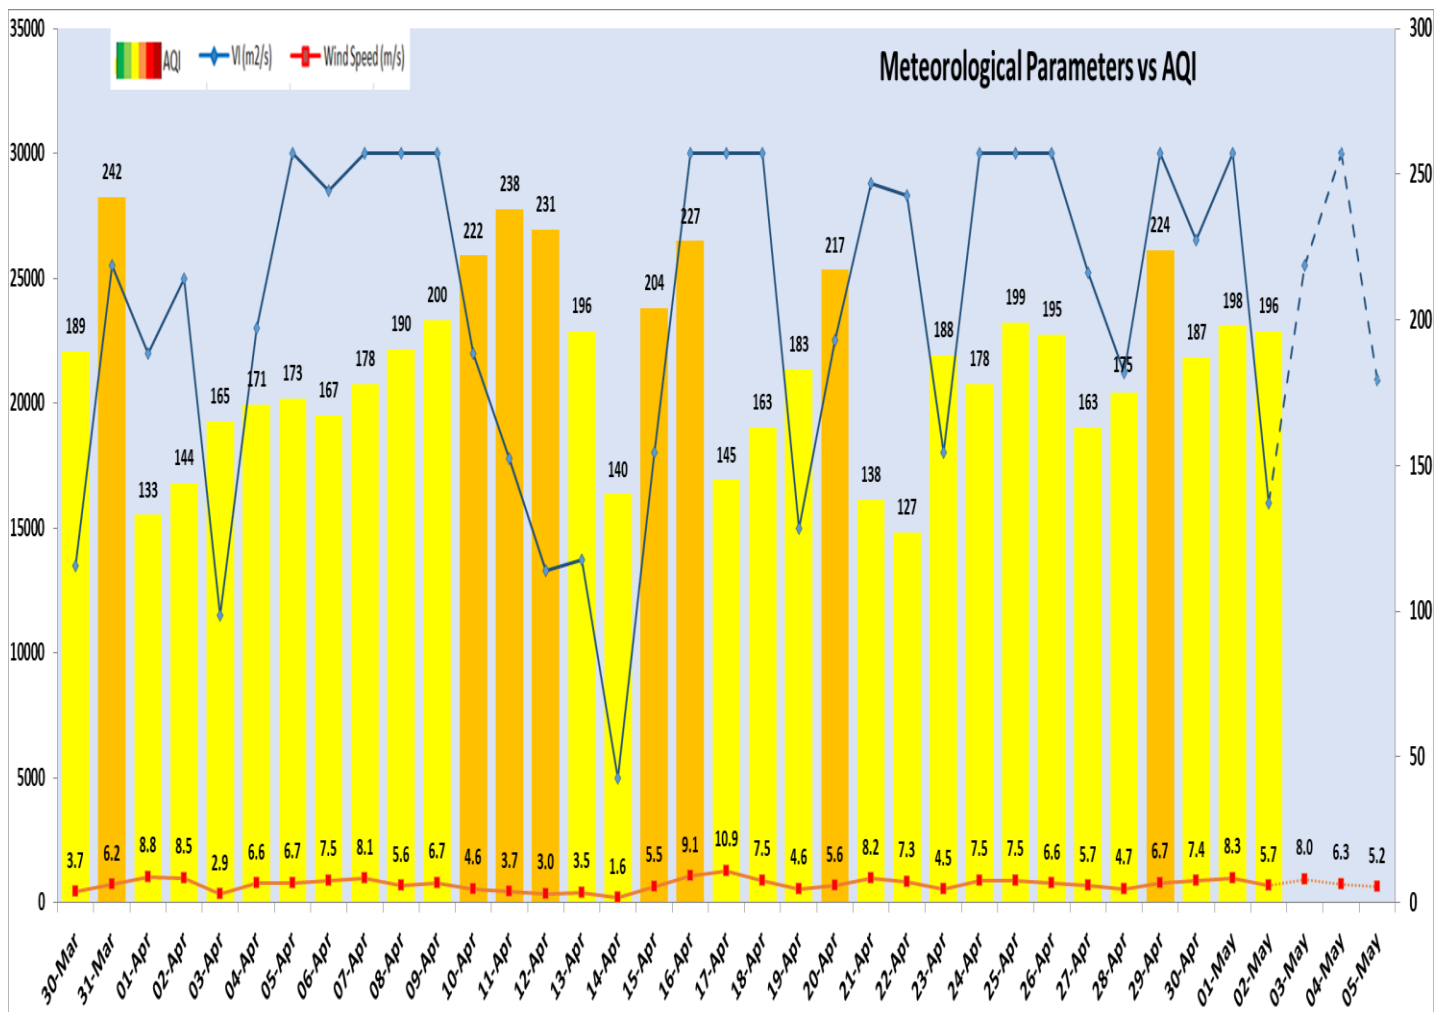

#### Air Quality Index (AQI) (Average of past 24 hours at 4 PM) in comparison with last two years

	2024			2023			2022		
	Air Quality	AQI Value	Prominent Pollutant	Air Quality	AQI Value	Prominent Pollutant	Air Quality	AQI Value	Prominent Pollutant
Delhi	Moderate	196↓	PM <sub>10</sub> , PM <sub>2.5</sub>	Satisfactory	76 ↓	PM <sub>10</sub> , PM <sub>2.5</sub>	Poor	218↓	PM <sub>2.5</sub> , PM <sub>10</sub>
Faridabad	Poor	208↑	PM <sub>10</sub> , O <sub>3</sub>	Satisfactory	75 ↓	PM <sub>10</sub>	Poor	226↓	PM <sub>2.5</sub> , PM <sub>10</sub>
Ghaziabad	Moderate	168↓	PM <sub>10</sub> , O <sub>3</sub>	Satisfactory	67 ↓	PM <sub>10</sub> , PM <sub>2.5</sub>	Poor	212↓	O <sub>3</sub> , PM <sub>10</sub>
Greater Noida	Moderate	186↓	PM <sub>10</sub>	Satisfactory	99 ↑	NO <sub>2</sub> , O <sub>3</sub>	Moderate	197↓	PM <sub>10</sub>
Gurugram	Poor	296↓	PM <sub>10</sub> , PM <sub>2.5</sub>	Satisfactory	82 ↓	PM <sub>2.5</sub>	Poor	212↓	PM <sub>2.5</sub> , PM <sub>10</sub>
Noida	Moderate	170↓	PM <sub>10</sub> , O <sub>3</sub>	Satisfactory	66 ↓	CO	Poor	240↓	PM <sub>10</sub>

#### Daily Average of Particulates in Delhi (24 hourly average value; from 06:00am of 01.05.24 to 06:00 am of 02.05.24)

Date ↓ / parameter →	PM <sub>2.5</sub> (µg/m <sup>3</sup> )	PM <sub>10</sub> (µg/m <sup>3</sup> )
01- May -2024	64↓	211↓

**Forecast by IITM(Delhi):**

	May 03, 2024	May 04, 2024	May 05, 2024
<b>AQI Category</b>	Moderate	Poor	Moderate

**Wind Forecast for Delhi:**

	Wind speed (at surface) in km/h		Wind speed (at 900 m) in km/h	Wind Direction	
	As per IMD (range)	As per windy.com (at 16:00 hrs.)	As per windy.com (at 16:00hrs)	As per IMD	As per windy.com at 900m
May 03. 2024	12-20	20	35	NW	NW
May 04. 2024	08-18	13	26	VAR	W
May 05. 2024	12-16	18	29	VAR	NW

## Delhi Temperature in (°C)

Date	Minimum	Maximum
29-04-2024	22.8	38.2
30-04-2024	22.2	38.3
01-05-2024	21.0	36.5
02-05-2024	19.3	33.7