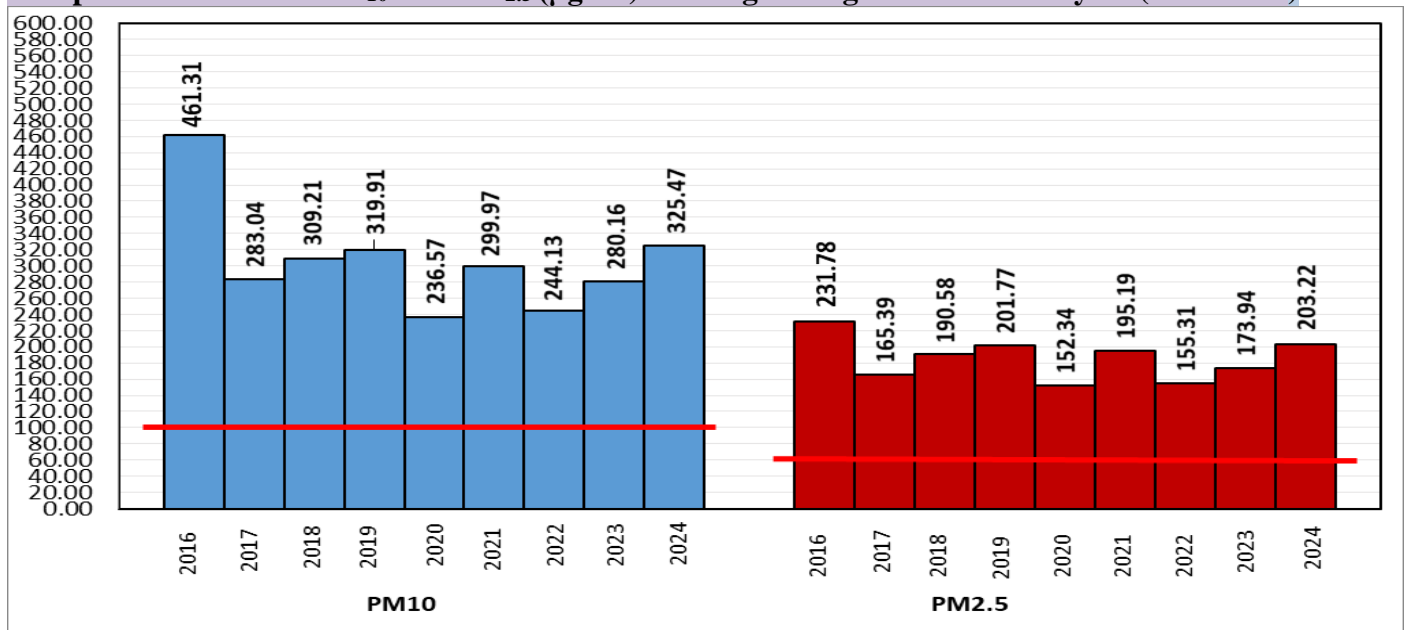

Current Air Quality Status:

Air Quality Index (AQI) (Average of past 24 hours at 4 PM) in comparison with last two years

	2024			2023			2022		
	Air Quality	AQI Value	Prominent Pollutant	Air Quality	AQI Value	Prominent Pollutant	Air Quality	AQI Value	Prominent Pollutant
Delhi	Poor	217↑	PM2.5	Moderate	194↑	PM10, PM2.5	Very Poor	319↓	PM10, PM2.5
Faridabad	Poor	206↑	PM2.5	Moderate	183↑	PM2.5, CO	Poor	282↓	PM10, PM2.5
Ghaziabad	Moderate	133↑	PM2.5	Moderate	137↑	PM10	Very Poor	339↓	PM2.5
Greater Noida	Poor	208↑	PM2.5	Moderate	138↑	PM10	Poor	300↑	PM2.5
Gurugram	Moderate	176↑	PM2.5	Moderate	149↑	PM2.5, O₃	Poor	271↑	PM2.5
Noida	Moderate	171↑	PM2.5	Moderate	124↑	PM2.5	Poor	300↓	PM2.5

*Data available for 33(2024), 39(2023), 38(2022) stations in Delhi today. # ↑, ↓ arrows indicate a decrease/increase as compared to the value on the previous day.

Comparative status of AQI - Delhi from 01 January to 02 February 2016-2024

Category	Year	2016	2017	2018	2019	2020	2021	2022	2023	2024	2016	2017	2018	2019	2020	2021	2022	2023	2024	
	No. of days	33	33	33	33	33	33	33	33	33	0	2	0	2	3	2	5	4	1	
Good (0–50)		0	0	0	0	0	0	0	0	0	0	0	0	0	0	0	0	0	0	0
Satisfactory (51–100)		0	0	0	0	0	0	2	0	0	0	2	0	2	3	2	5	4	1	
Moderate (101–200)		0	2	0	2	3	2	3	4	1	0	2	0	2	3	2	5	4	1	
Poor (201–300)		4	10	12	9	18	8	12	11	2	0	0	0	0	0	0	0	0	0	0
Very Poor (301–400)		23	21	18	15	10	17	15	15	27	33	31	33	31	30	31	28	29	32	
Severe (>401)		6	0	3	7	2	6	1	3	3	0	0	0	0	0	0	0	0	0	

Comparative status of PM₁₀ and PM_{2.5} (µg/m³) running average – Till February 01 (2016-2024)

*Red line shows the annual average concentration standards for PM₁₀ and PM_{2.5}.

Daily Average of Particulates in Delhi (24 hourly average value; from 06:00am of 01.02.24 to 06:00 am of 02.02.24)

Date ↓ / parameter →	PM_{2.5} (µg/m³)	PM₁₀ (µg/m³)
01- February -2024	77↓	117↓