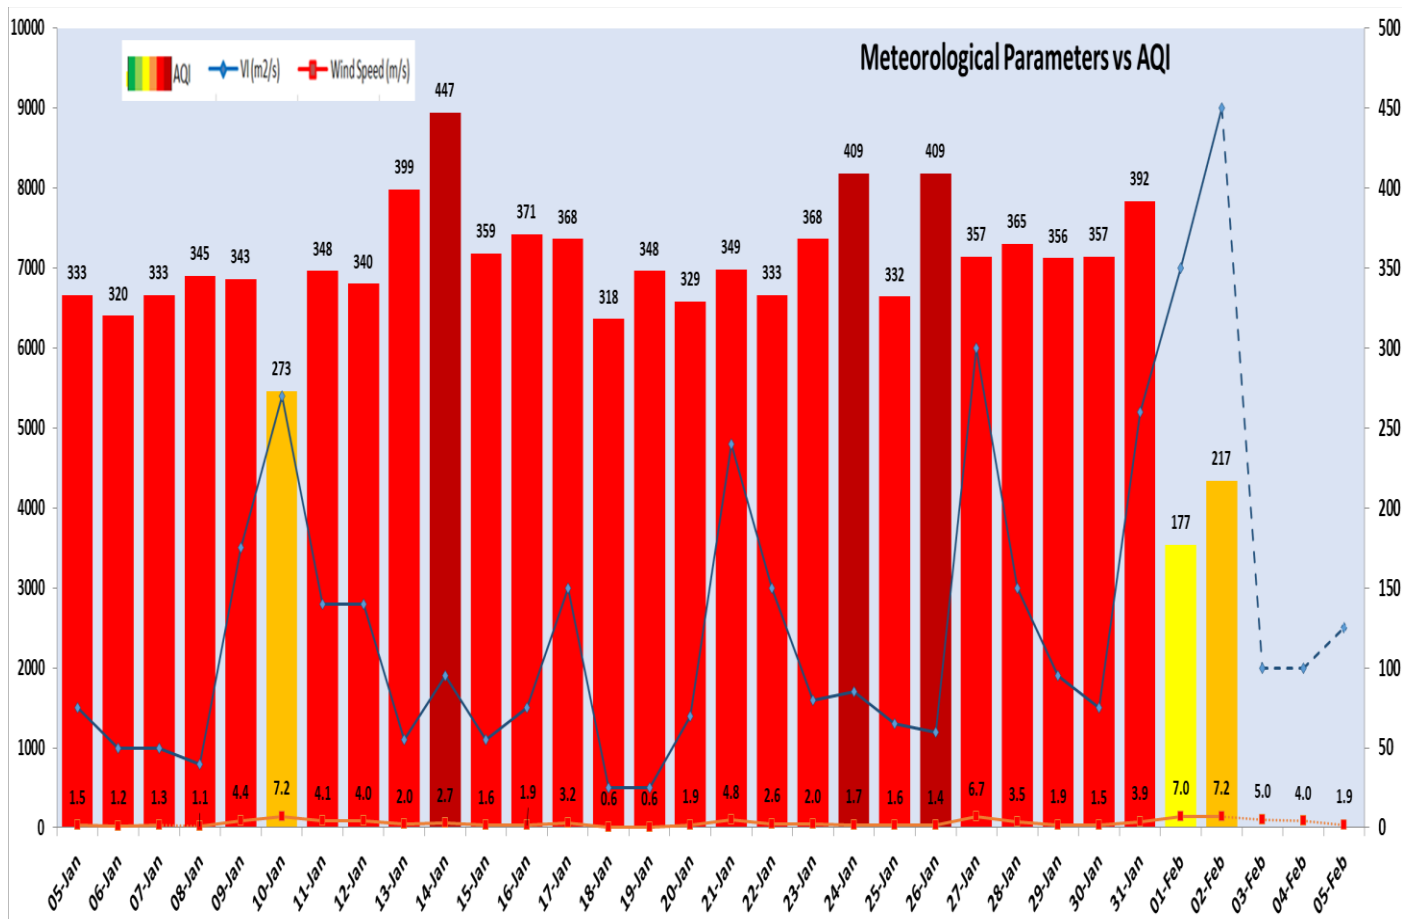

Forecast by IITM(Delhi):

	Feb 03, 2024	Feb 04, 2024	Feb 05, 2024
<b>AQI Category</b>	Poor	Moderate	Moderate

Wind Forecast for Delhi:

	Wind speed (at surface) in km/h		Wind speed (at 900 m) in km/h	Wind Direction	
	As per IMD (range)	As per windy.com (at 16:00 hrs.)	As per windy.com (at 16:00hrs)	As per IMD	As per windy.com at 900m
Feb 03. 2024	04-12	07	12	VAR	W
Feb 04. 2024	04-12	11	28	S	SW
Feb 05. 2024	08-10	05	10	VAR	W

Delhi Temperature in (°C)		
Date	Minimum	Maximum
30-01-2024	8.7	22.6
31-01-2024	7.3	21.4
01-02-2024	12.3	18.6
02-02-2024	7.0	18.6

▪ **Hotspots for Today**

City	Station Name	AQI value	Air Quality	Prominent Pollutant
Delhi	Nehru Nagar, Delhi - DPCC	289	Poor	PM <sub>2.5</sub>
	Jahangirpuri, Delhi - DPCC	284	Poor	PM <sub>2.5</sub>
	Wazirpur, Delhi - DPCC	284	Poor	PM <sub>2.5</sub>
	Dwarka-Sector 8, Delhi - DPCC	271	Poor	PM <sub>2.5</sub>
	Vivek Vihar, Delhi - DPCC	264	Poor	PM <sub>2.5</sub>
Faridabad	Sector- 16A, Faridabad - HSPCB	268	Poor	PM <sub>2.5</sub>
	Sector 11, Faridabad - HSPCB	216	Poor	PM <sub>2.5</sub>
Gurugram	Sector-51, Gurugram - HSPCB	197	Moderate	PM <sub>2.5</sub>
Ghaziabad	Sanjay Nagar, Ghaziabad - UPPCB	146	Moderate	PM <sub>2.5</sub>
	Loni, Ghaziabad - UPPCB	134	Moderate	PM <sub>2.5</sub>
Greater Noida	Knowledge Park - III, Greater Noida - UPPCB	255	Poor	PM <sub>2.5</sub>
Noida	Sector-1, Noida - UPPCB	244	Poor	PM <sub>2.5</sub>