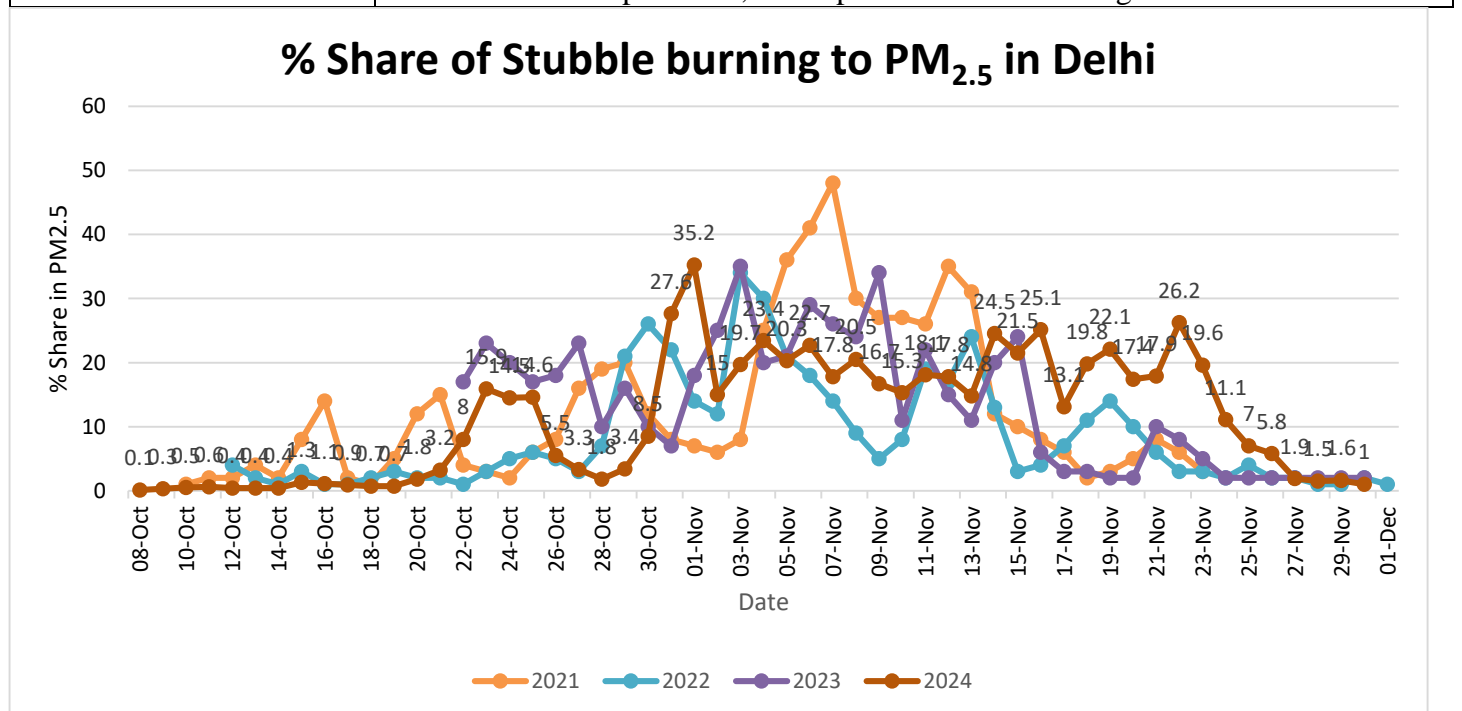

Forecast by IITM(Delhi):

	Dec 02, 2024	Dec 03, 2024	Dec 04, 2024
AQI Category	Very Poor	Very Poor	Poor

Wind Forecast for Delhi:

	Wind speed (at surface) in km/h		Wind speed (at 900 m) in km/h	Wind Direction	
	As per IMD (range)	As per windy.com (at 16:00 hrs.)	As per windy.com (at 16:00hrs)	As per IMD	As per windy.com at 900m
Dec 02, 2024	02-08	06	19	NW/N	NW
Dec 03, 2024	06-12	09	33	N/NW	NW
Dec 04, 2024	10-20	08	40	NW	NW

IMD Alert for Tomorrow (02.12.2024):

The air quality is likely to be in Very Poor category from 02.12.2024 to 03.12.2024. The predominant surface wind is likely to be from northwest direction with speed less than 06 kmph during morning hours. Smog/ shallow to moderate fog is likely in the morning. The wind speed will increase thereafter becoming less than 08 kmph from northwest direction during afternoon. It will decrease thereafter becoming less than 04 kmph from north direction during evening and night. Smog/Shallow fog is likely in the evening/night and mainly clear sky on 02.12.2024. Ventilation index is likely to be 4200 m²/s.

Active Fire Events (AFE):

Date	Punjab		Haryana	
	No. of AFE on the day	Total AFE since September 15	No. of AFE on the day	Total AFE since September 15
30.11.2024	22	10909	17	1406
30.11.2023	13	36663	07	2303
30.11.2022	15	49922	14	3661

% Share of Stubble burning to PM_{2.5} in Delhi
30.11.2024 *As per IITM, the impact of stubble burning is ~ 1.0 %