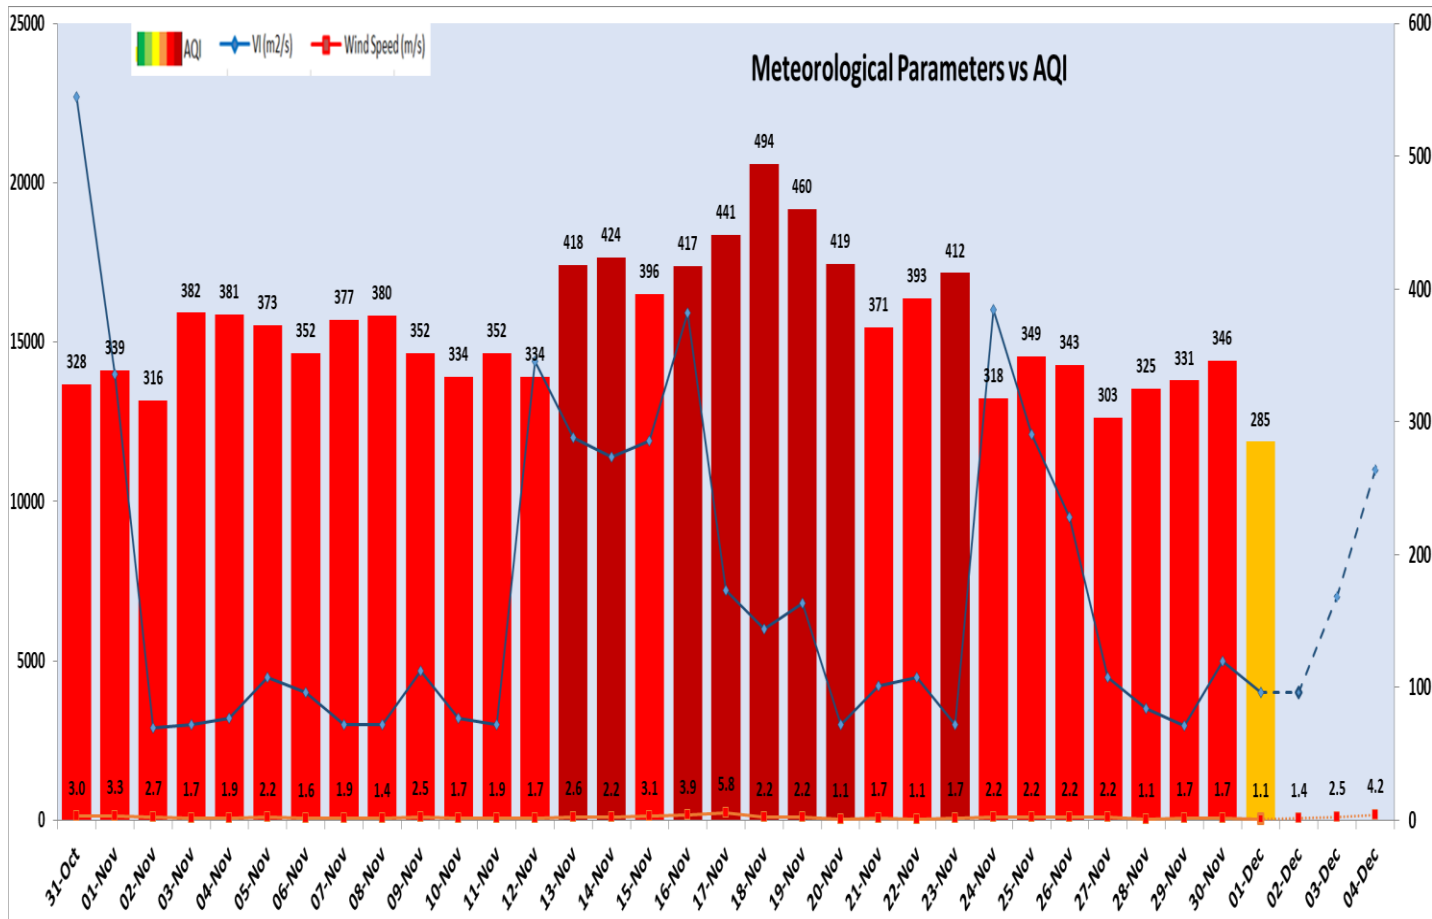

Delhi Temperature in (°C)*

Date	Minimum	Maximum
28-11-2024	10.1	27.3
29-11-2024	9.5	27.0
30-11-2024	9.8	26.4
01-12-2024	11.4	26.8

* Source – IMD (08:30 hrs.)

*Hotspots for Today

City	Station Name	AQI value	Air Quality	Prominent Pollutant
Delhi	Mundka, Delhi - DPCC	330	Very Poor	PM₁₀
	Shadipur, Delhi - CPCB	327	Very Poor	PM_{2.5}
	Nehru Nagar, Delhi - DPCC	323	Very Poor	PM_{2.5}
	Dwarka-Sector 8, Delhi - DPCC	316	Very Poor	PM_{2.5}
	Jahangirpuri, Delhi - DPCC	316	Very Poor	PM_{2.5}
Faridabad	Sector 11, Faridabad - HSPCB	203	Poor	PM_{2.5}
Gurugram	NISE Gwal Pahari, Gurugram - IMD	291	Poor	PM_{2.5}
	Teri Gram, Gurugram - HSPCB	268	Poor	PM_{2.5}
Ghaziabad	Indirapuram, Ghaziabad - UPPCB	293	Poor	PM_{2.5}
	Loni, Ghaziabad - UPPCB	232	Poor	PM_{2.5}
Greater Noida	Knowledge Park - V, Greater Noida - UPPCB	243	Poor	PM_{2.5}
Noida	Sector - 125, Noida - UPPCB	260	Poor	PM_{2.5}
	Sector - 62, Noida - IMD	255	Poor	PM_{2.5}
	Sector-116, Noida - UPPCB	234	Poor	PM_{2.5}