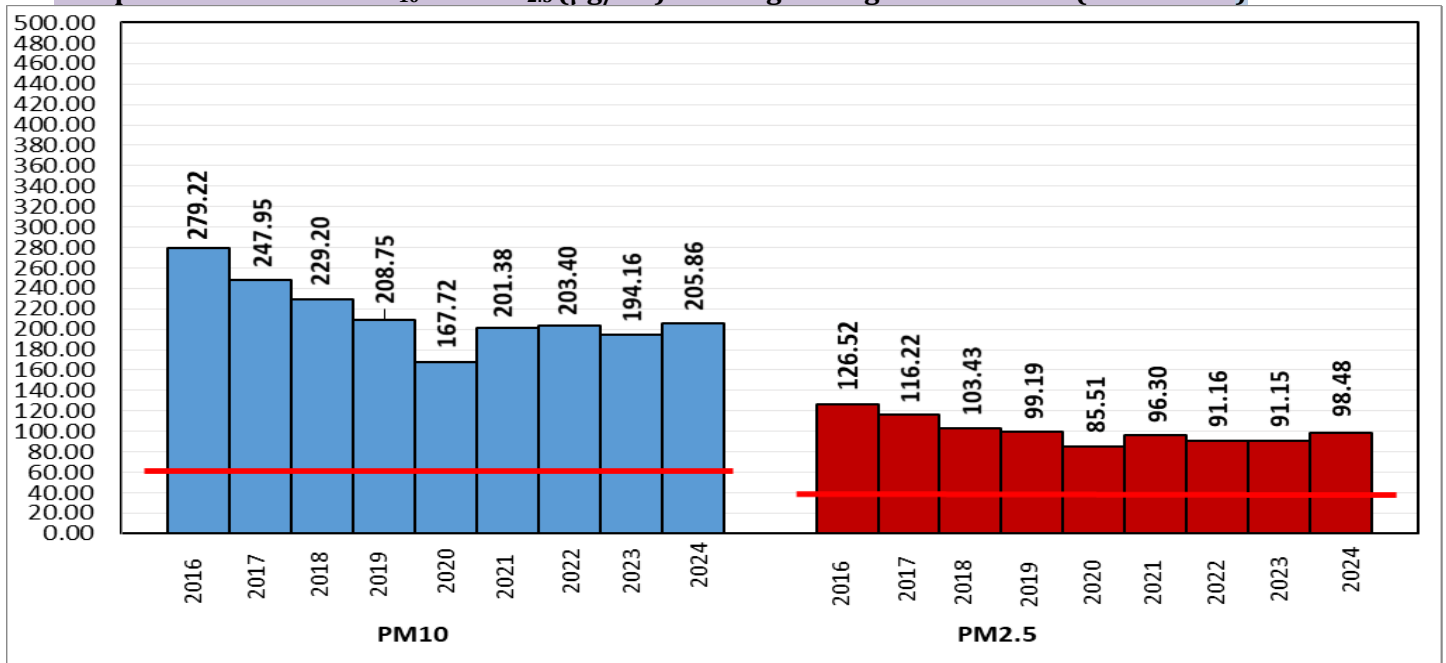

Central Pollution Control Board

Air Quality Status for Delhi & NCR

Dated – December 01, 2024

Current Air Quality Status:

Air Quality Index (AQI) (Average of past 24 hours at 4 PM) in comparison with last two years

	2024			2023			2022		
	Air Quality	AQI Value	Prominent Pollutant	Air Quality	AQI Value	Prominent Pollutant	Air Quality	AQI Value	Prominent Pollutant
Delhi	Poor	285↓	PM ₁₀ , PM _{2.5}	Very Poor	372↓	PM _{2.5}	Very Poor	368↑	PM _{2.5}
Faridabad	Moderate	151↓	PM ₁₀ , PM _{2.5}	Poor	294↓	PM ₁₀ , PM _{2.5}	Very Poor	312↓	PM _{2.5}
Ghaziabad	Poor	222↓	PM _{2.5}	Very Poor	312↓	PM _{2.5}	Very Poor	314↓	PM ₁₀
Greater Noida	Poor	230↓	PM _{2.5}	Very Poor	350↓	PM _{2.5}	Very Poor	384↓	PM ₁₀ , PM _{2.5}
Gurugram	Poor	251↓	PM ₁₀ , PM _{2.5}	Very Poor	310↓	PM _{2.5}	Poor	292↓	PM _{2.5}
Noida	Poor	215↓	PM _{2.5}	Very Poor	349↓	PM _{2.5}	Very Poor	301↓	PM ₁₀ , PM _{2.5}

Comparative status of PM₁₀ and PM_{2.5} (µg/m³) running average - Till Nov 30 (2016-2024)

*Red line shows the annual average concentration standards for PM₁₀ and PM_{2.5}.

Daily Average of Particulates in Delhi (24 hourly average value; from 06:00am of 30.11.24 to 06:00 am of 01.12.24)