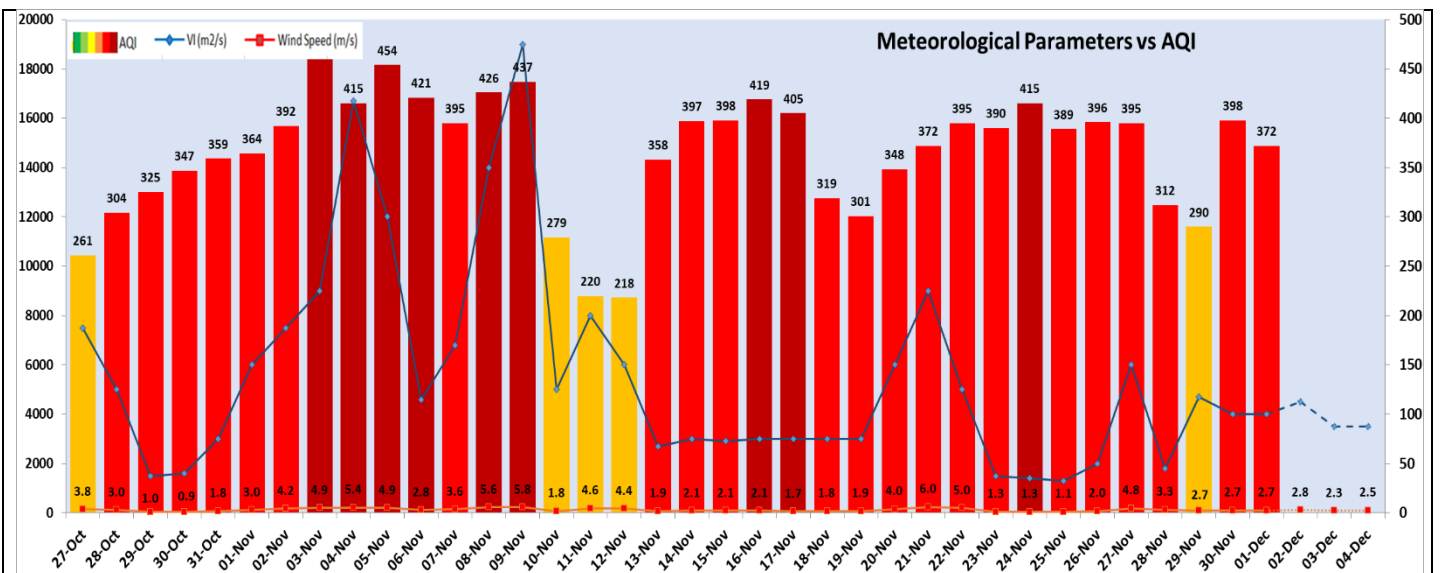

Hotspots for Today:

*Details given below

Delhi	Vivek Vihar, Nehru Nagar, Patparganj, Okhla Phase-2, Punjabi Bagh	Ghaziabad	Loni, Vasundhara, Sanjay Nagar
Faridabad	Sector- 16A, New Industrial Town, Sector 11	Greater Noida	Knowledge Park -V
Gurugram	NISE Gwal Pahari , Vikas Sadan	Noida	Sector – 1, Sector - 116

Forecast by IITM (Delhi):

	Dec 02, 2023	Dec 03, 2023	Dec 04, 2023
AQI Category	Very Poor	Very Poor	Very Poor

Wind Forecast for Delhi:

	Wind speed (at surface) in km/h		Wind speed (at 900 m) in km/h	Wind Direction	
	As per IMD (range)	As per windy.com (at 16:00 hrs.)	As per windy.com (at 16:00hrs)	As per IMD	As per windy.com at 900m
Dec 02. 2023	06-08	08	10	N	NW
Dec 03. 2023	04-06	08	08	NW	NW
Dec 04. 2023	04-06	09	15	N/NW	NW

IMD Alert for Tomorrow (02.12.2023):

The air quality is likely to remain in Very Poor category from 02.12.2023 to 04.12.2023. The predominant surface wind is likely to be calm during morning hours and coming from North directions in Delhi with wind speed 06-08 kmph, mainly clear sky and shallow to moderate fog in the morning on 02.12.2023. Ventilation index is likely to be 4500 m²/s.

Active Fire Events (AFEs):

Date	Punjab		Haryana	
	Nos. on the day	Total since September 15	Nos. on the day	Total since September 15
30.11.2023	13	36663	7	2303
30.11.2022	15	49922	14	3661
30.11.2021	5	71304	18	6987

*As per IITM, the impact of stubble burning is ~2%