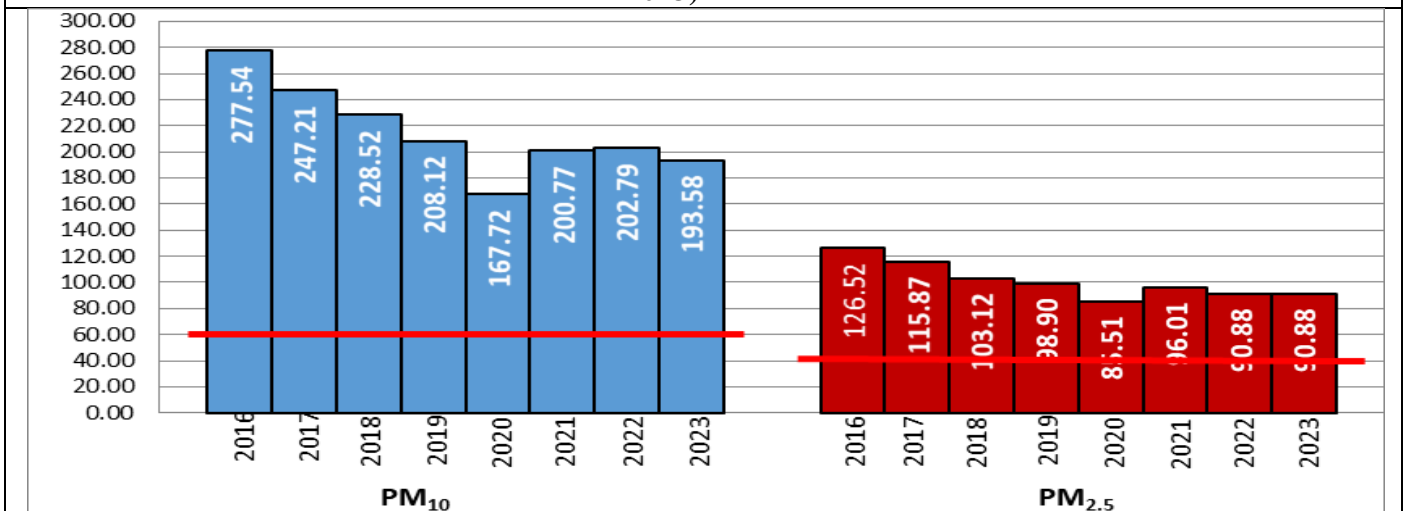

2023			2022			2021(Covid- Year)		
	Air Quality	AQI Value	Prominent Pollutant	Air Quality	AQI Value	Prominent Pollutant	Air Quality	AQI Value	Prominent Pollutant
Delhi	Very Poor	372↓	PM2.5	Very Poor	368↑	PM2.5	Very Poor	370 ↑	PM10, PM2.5
Faridabad	Poor	294↓	PM10, PM2.5	Very Poor	312↓	PM2.5	Very Poor	384 ↑	PM10, PM2.5
Ghaziabad	Very Poor	312↓	PM2.5	Very Poor	314↓	PM10	Very Poor	387 ↑	PM10, PM2.5
Greater Noida	Very Poor	350↓	PM2.5	Very Poor	384↓	PM10, PM2.5	Very Poor	358 ↑	PM2.5
Gurugram	Very Poor	310↓	PM2.5	Poor	292↓	PM2.5	Very Poor	360 ↑	PM2.5
Noida	Very Poor	349↓	PM2.5	Very Poor	301↓	PM10, PM2.5	Very Poor	360 ↑	PM10, PM2.5

*Data available for 36(2023), 37(2022), 38(2021) stations in Delhi today. # ↑, ↓ arrows indicate a decrease/increase as compared to the value on the previous day.

Comparative status of AQI - Delhi from 01 January to 01 December 2016-2023

Category	Year	2016	2017	2018	2019	2020	2021	2022	2023	2016	2017	2018	2019	2020	2021	2022	2023
	No. of days	324	335	335	335	336	335	335	335	2016	2017	2018	2019	2020	2021	2022	2023
Good (0-50)		0	2	0	2	4	1	3	1								
Satisfactory (51-100)		24	45	53	59	96	72	65	60	110	151	157	179	226	197	160	206
Moderate (101-200)		86	104	104	118	126	124	92	145								
Poor (201-300)		119	104	109	97	65	70	127	73								
Very Poor (301-400)		75	73	57	43	34	51	44	44	214	184	178	156	110	138	175	129
Severe (>401)		20	7	12	16	11	17	4	12								

Comparative status of PM₁₀ and PM_{2.5} (µg/m³) running average - Till November 30 (2016-2023)

*Red line shows the annual average concentration standards for PM10 and PM2.5.

Daily Average of Particulates in Delhi (24 hourly average value; from 06:00am of 30.11.23 to 06:00 am of 01.12.23)

Date ↓ / parameter →	PM_{2.5} (µg/m³)	PM₁₀ (µg/m³)
30- November -2023	240↑	363↑