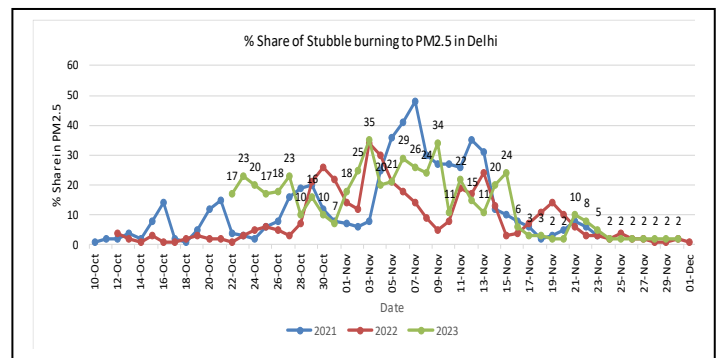

Hotspots for Today:

*Details given below

Delhi	Vivek Vihar, Nehru Nagar, Patparganj, Okhla Phase-2, Punjabi Bagh	Ghaziabad	Loni, Vasundhara, Sanjay Nagar
Faridabad	Sector- 16A, New Industrial Town, Sector 11	Greater Noida	Knowledge Park -V
Gurugram	NISE Gwal Pahari , Vikas Sadan	Noida	Sector – 1, Sector - 116

Forecast by IITM (Delhi):

	Dec 02, 2023	Dec 03, 2023	Dec 04, 2023
AQI Category	Very Poor	Very Poor	Very Poor

Wind Forecast for Delhi:

	Wind speed (at surface) in km/h		Wind speed (at 900 m) in km/h	Wind Direction	
	As per IMD (range)	As per windy.com (at 16:00 hrs.)	As per windy.com (at 16:00hrs)	As per IMD	As per windy.com at 900m
Dec 02. 2023	06-08	08	10	N	NW
Dec 03. 2023	04-06	08	08	NW	NW
Dec 04. 2023	04-06	09	15	N/NW	NW

IMD Alert for Tomorrow (02.12.2023):

The air quality is likely to remain in Very Poor category from 02.12.2023 to 04.12.2023. The predominant surface wind is likely to be calm during morning hours and coming from North directions in Delhi with wind speed 06-08 kmph, mainly clear sky and shallow to moderate fog in the morning on 02.12.2023. Ventilation index is likely to be 4500 m²/s.

Active Fire Events (AFEs):

Date	Punjab		Haryana	
	Nos. on the day	Total since September 15	Nos. on the day	Total since September 15
30.11.2023	13	36663	7	2303
30.11.2022	15	49922	14	3661
30.11.2021	5	71304	18	6987

*As per IITM, the impact of stubble burning is ~2%