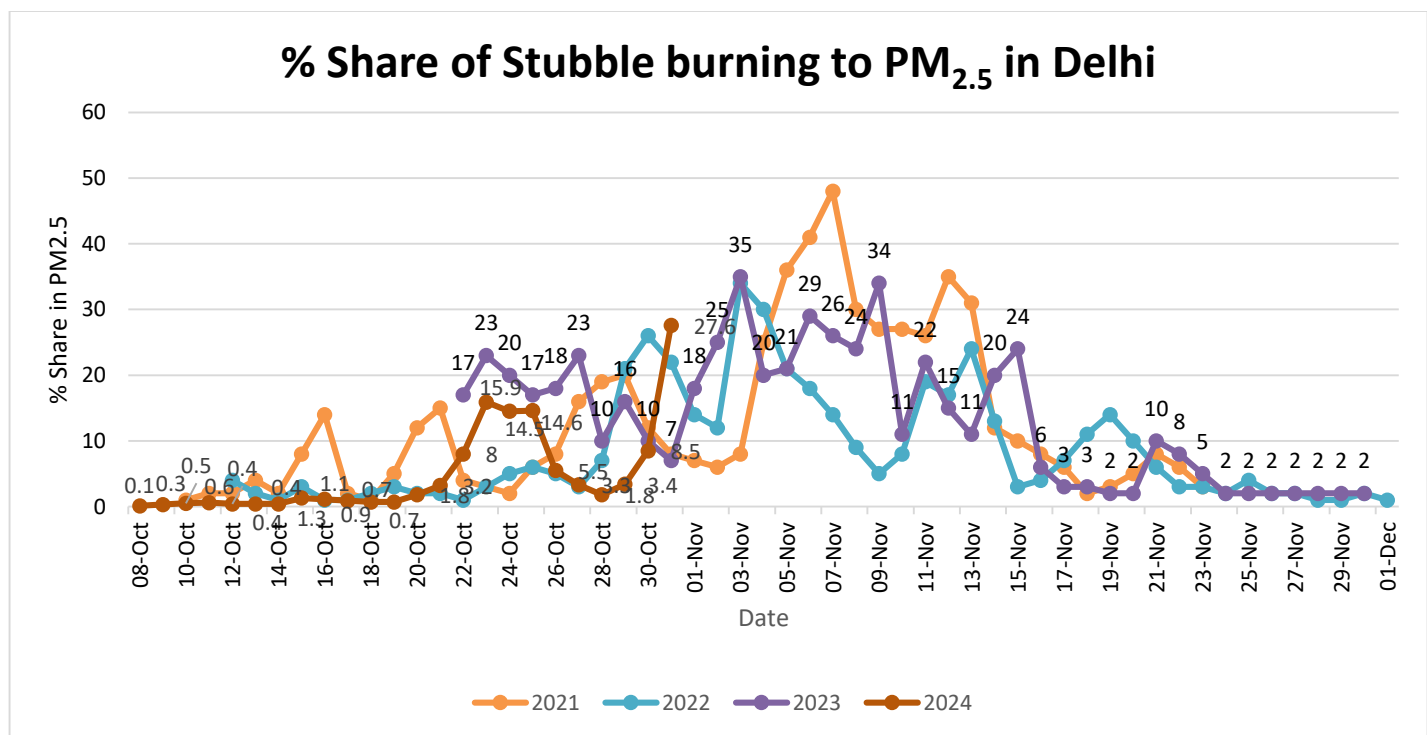

Hotspots for Today: *Details given below

Delhi	Anand Vihar, R K Puram, Sonia Vihar, Pusa, Punjabi Bagh	Ghaziabad	Loni, Sanjay Nagar
Faridabad	Sector 11, New Industrial Town	Greater Noida	Knowledge Park - III
Gurugram	Sector-51, NISE Gwal Pahari	Noida	Sector - 62, Sector-1

Forecast by IITM(Delhi):

	Nov 02, 2024	Nov 03, 2024	Nov 04, 2024
AQI Category	Very Poor	Very Poor	Very Poor

Wind Forecast for Delhi:

	Wind speed (at surface) in km/h		Wind speed (at 900 m) in km/h	Wind Direction	
	As per IMD (range)	As per windy.com (at 16:00 hrs.)	As per windy.com (at 16:00hrs)	As per IMD	As per windy.com at 900m
Nov 02, 2024	UPTO 12	06	04	NE/E	W
Nov 03, 2024	08-10	04	02	E/SE	SE
Nov 04, 2024	08-10	05	07	E/SE	NW

IMD Alert for Tomorrow (02.11.2024):

The air quality is likely to be in upper end of Very Poor category from 02.11.2024 to 04.11.2024. The predominant surface wind is likely to be calm during morning hours and coming from Northeast/East direction in Delhi with wind speed 12-10 kmph, and mainly clear sky on 02.11.2024. Ventilation index is likely to be 1800 m²/s.

Active Fire Events (AFE):

Date	Punjab		Haryana	
	No. of AFE on the day	Total AFE since September 15	No. of AFE on the day	Total AFE since September 15
31.10.2024	484	2950	42	784
31.10.2023	1389	7673	51	1197
31.10.2022	2131	16004	70	1995

% Share of Stubble burning to PM_{2.5} in Delhi

31.10.2024	*As per IITM, the impact of stubble burning is ~ 27.6 %