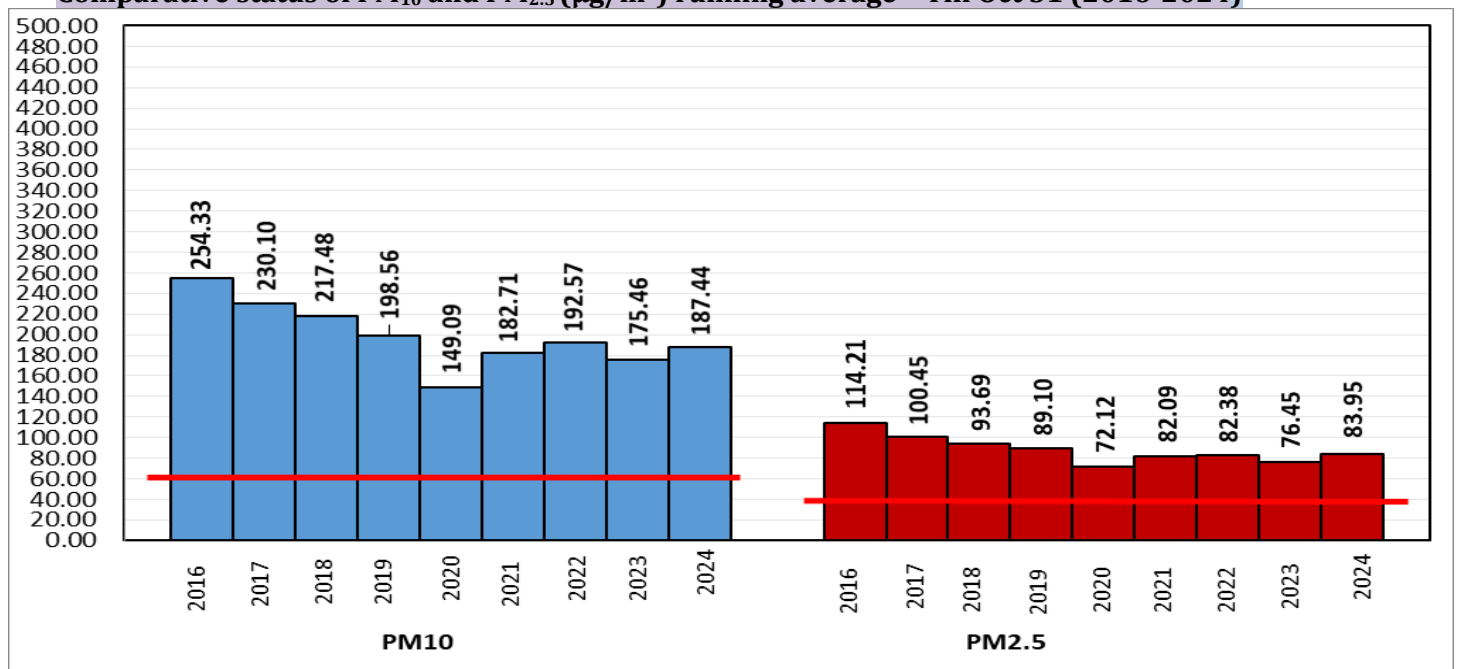

Central Pollution Control Board

Air Quality Status for Delhi & NCR

Dated – November 01, 2024

Current Air Quality Status:

Air Quality Index (AQI) (Average of past 24 hours at 4 PM) in comparison with last two years

	2024			2023			2022		
	Air Quality	AQI Value	Prominent Pollutant	Air Quality	AQI Value	Prominent Pollutant	Air Quality	AQI Value	Prominent Pollutant
Delhi	Very Poor	339↑	PM _{2.5}	Very Poor	364↑	PM _{2.5} , PM ₁₀	Severe	424↑	PM _{2.5}
Faridabad	Poor	202↓	PM _{2.5} , PM ₁₀	Very Poor	309↓	PM _{2.5}	Severe	403↑	PM ₁₀ , PM _{2.5}
Ghaziabad	Very Poor	306↑	PM _{2.5}	Poor	254↑	PM _{2.5}	Very Poor	381↑	PM _{2.5}
Greater Noida	Poor	258↑	PM ₁₀	Very Poor	354↓	PM _{2.5}	Severe	402↑	PM ₁₀ , PM _{2.5}
Gurugram	Very Poor	309↑	PM _{2.5}	Poor	226↓	PM _{2.5}	Very Poor	390↑	PM _{2.5}
Noida	Poor	274↑	PM _{2.5}	Very Poor	312↓	PM _{2.5}	Very Poor	398↑	PM ₁₀ , PM _{2.5}

Comparative status of PM₁₀ and PM_{2.5} (µg/m³) running average - Till Oct 31 (2016-2024)

*Red line shows the annual average concentration standards for PM₁₀ and PM_{2.5}.

Daily Average of Particulates in Delhi (24 hourly average value; from 06:00am of 31.10.24 to 06:00 am of 01.11.24)