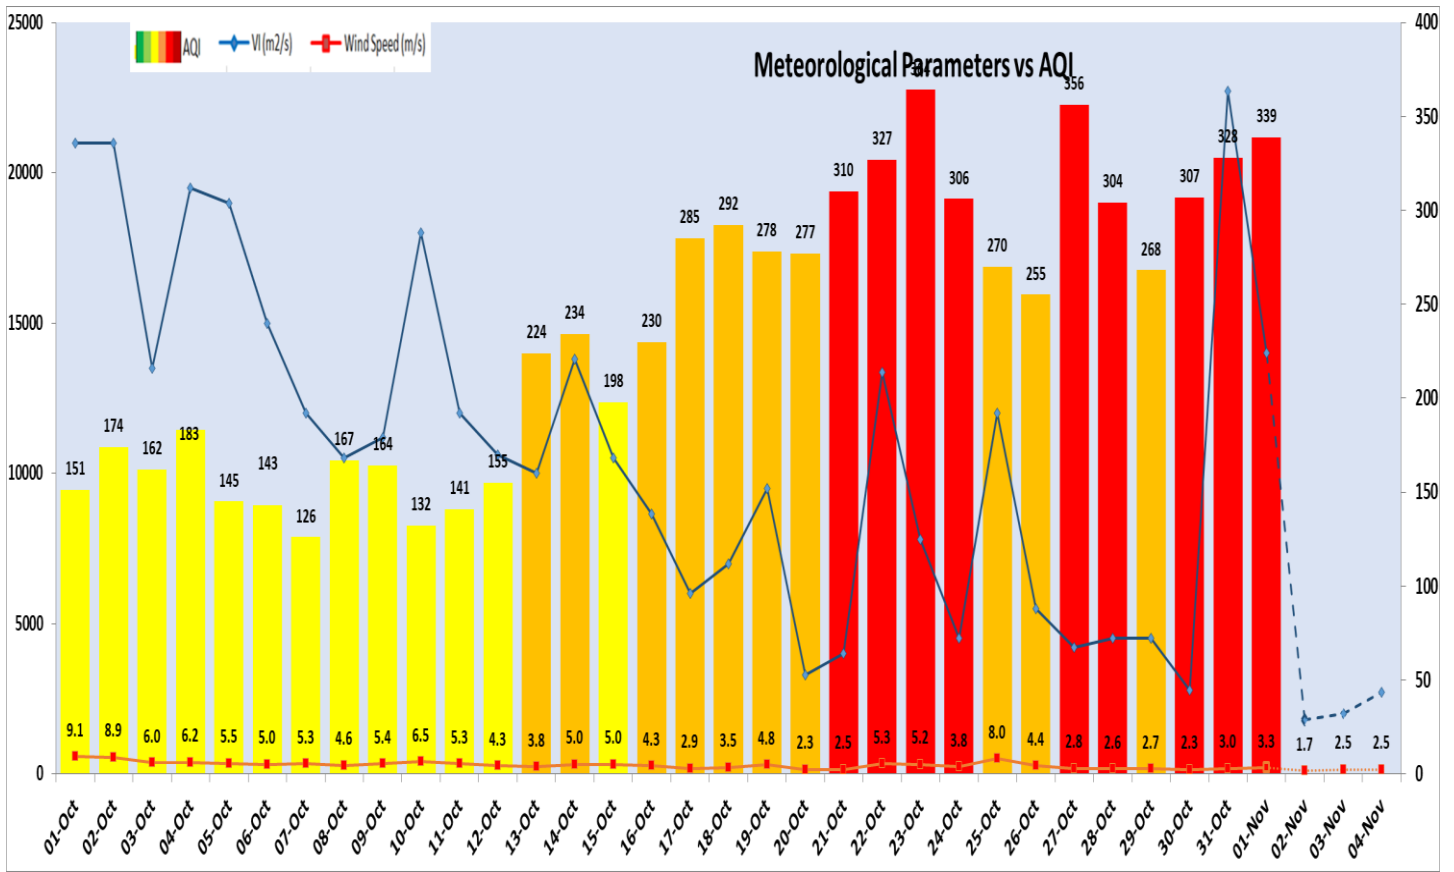

Delhi Temperature in (°C)

Date	Minimum	Maximum
29-10-2024	20.3	34.4
30-10-2024	21.0	35.8
31-10-2024	21.1	36.1
01-11-2024	18.4	34.1

*Hotspots for Today				
City	Station Name	AQI value	Air Quality	Prominent Pollutant
Delhi	Anand Vihar, Delhi - DPCC	389	Very Poor	PM_{2.5}
	R K Puram, Delhi - DPCC	381	Very Poor	PM_{2.5}
	Sonia Vihar, Delhi - DPCC	378	Very Poor	PM_{2.5}
	Pusa, Delhi - DPCC	375	Very Poor	PM_{2.5}
	Punjabi Bagh, Delhi - DPCC	374	Very Poor	PM_{2.5}
Faridabad	Sector 11, Faridabad - HSPCB	234	Poor	PM_{2.5}
	New Industrial Town, Faridabad - HSPCB	213	Poor	PM₁₀
Gurugram	Sector-51, Gurugram - HSPCB	354	Very Poor	PM_{2.5}
	NISE Gwal Pahari, Gurugram - IMD	341	Very Poor	PM_{2.5}
Ghaziabad	Loni, Ghaziabad - UPPCB	344	Very Poor	PM_{2.5}
	Sanjay Nagar, Ghaziabad - UPPCB	327	Very Poor	PM_{2.5}
Greater Noida	Knowledge Park - III, Greater Noida - UPPCB	268	Poor	PM₁₀
Noida	Sector - 62, Noida - IMD	321	Very Poor	PM_{2.5}
	Sector-1, Noida - UPPCB	287	Poor	PM_{2.5}