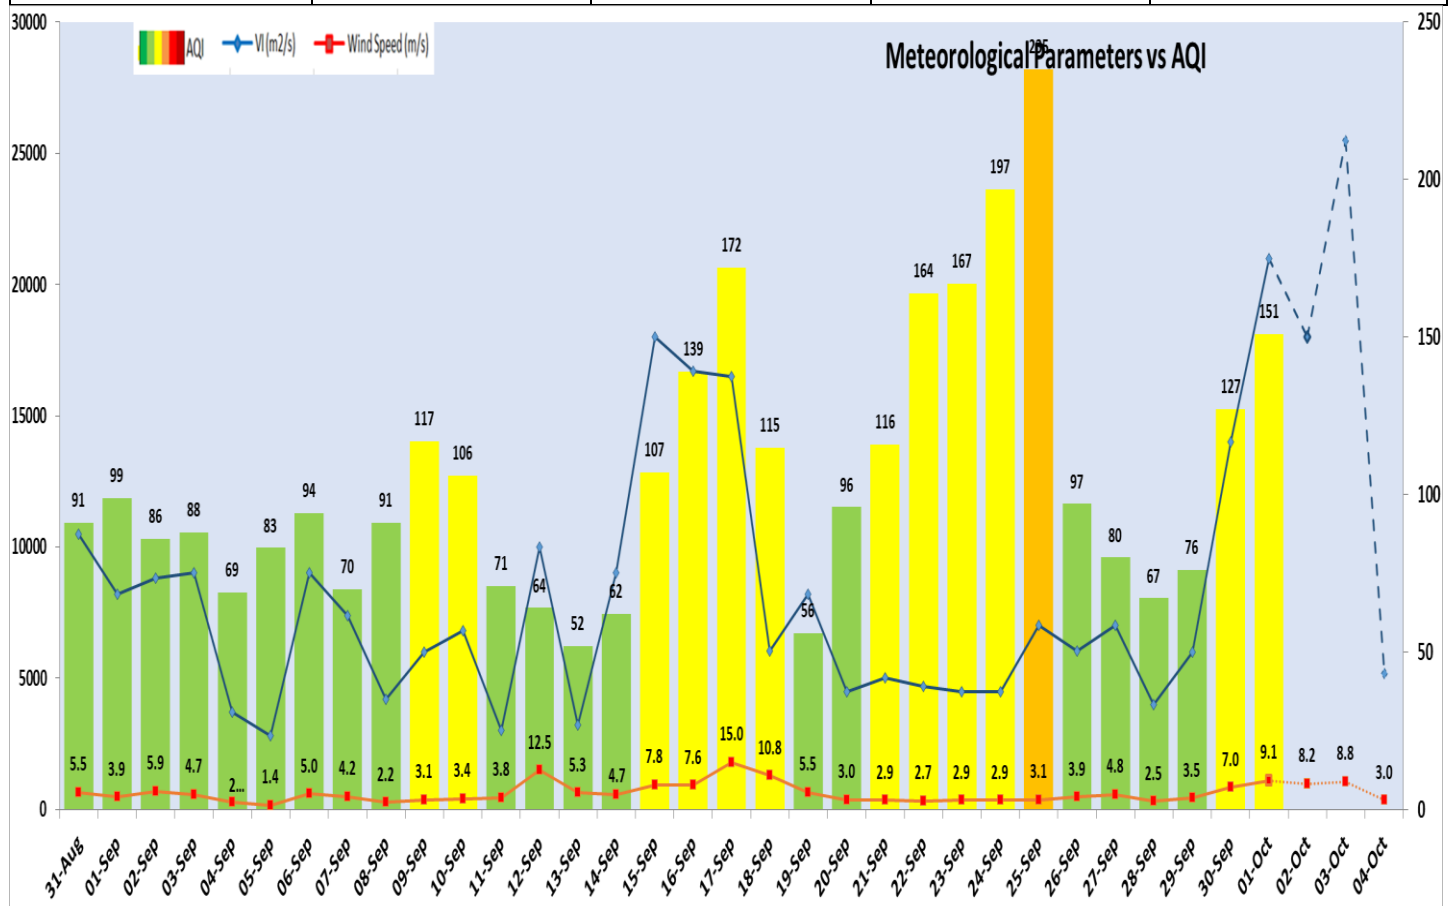

Comparative status of PM₁₀ and PM_{2.5} (µg/m³) running average – Till Sept 30 (2016-2024)

*Red line shows the annual average concentration standards for PM₁₀ and PM_{2.5}.

■ Daily Average of Particulates in Delhi (24 hourly average value; from 06:00am of 30.09.24 to 06:00 am of 01.10.24)

Forecast by IITM(Delhi):

	Oct 02, 2024	Oct 03, 2024	Oct 04, 2024
AQI Category	Moderate	Moderate	Moderate

Wind Forecast for Delhi:

	Wind speed (at surface) in km/h		Wind speed (at 900 m) in km/h	Wind Direction	
	As per IMD (range)	As per windy.com (at 16:00 hrs.)	As per windy.com (at 16:00hrs)	As per IMD	As per windy.com at 900m
Oct 02, 2024	06-20	05	26	NW	W
Oct 03, 2024	08-24	02	21	NW	NW
Oct 04, 2024	08-12	02	15	NW/E	W

IMD Alert for Tomorrow (02.10.2024):

The air quality is likely to be in Moderate category from 02.10.2024 to 04.10.2024. The predominant surface wind is likely to be coming from Northwest directions in Delhi with wind speed 06-20 kmph and mainly clear sky on 02.10.2024 Ventilation index is likely to be 18000 m²/s.

Delhi Temperature in (°C)		
Date	Minimum	Maximum
28-09-2024	25.2	34.2
29-09-2024	25.2	33.6
30-09-2024	25.8	34.7
01-10-2024	26.2	34.4

▪ ***Hotspots for Today**

City	Station Name	AQI value	Air Quality	Prominent Pollutant
Delhi	Anand Vihar, Delhi - DPCC	295	Poor	PM ₁₀
	New Moti Bagh, Delhi - MHUA	251	Poor	PM _{2.5}
	Vivek Vihar, Delhi - DPCC	215	Poor	PM _{2.5}
	Mundka, Delhi - DPCC	214	Poor	PM ₁₀
	Jahangirpuri, Delhi - DPCC	195	Moderate	PM ₁₀
Faridabad	New Industrial Town, Faridabad - HSPCB	112	Moderate	PM ₁₀
	Sector 11, Faridabad - HSPCB	92	Satisfactory	PM _{2.5}
	Sector- 16A, Faridabad - HSPCB	90	Satisfactory	PM _{2.5}
Gurugram	Sector-51, Gurugram - HSPCB	156	Moderate	PM _{2.5}
Ghaziabad	Loni, Ghaziabad - UPPCB	217	Poor	PM _{2.5}
Greater Noida	Knowledge Park - III, Greater Noida - UPPCB	148	Moderate	PM ₁₀
Noida	Sector-1, Noida - UPPCB	168	Moderate	PM _{2.5}