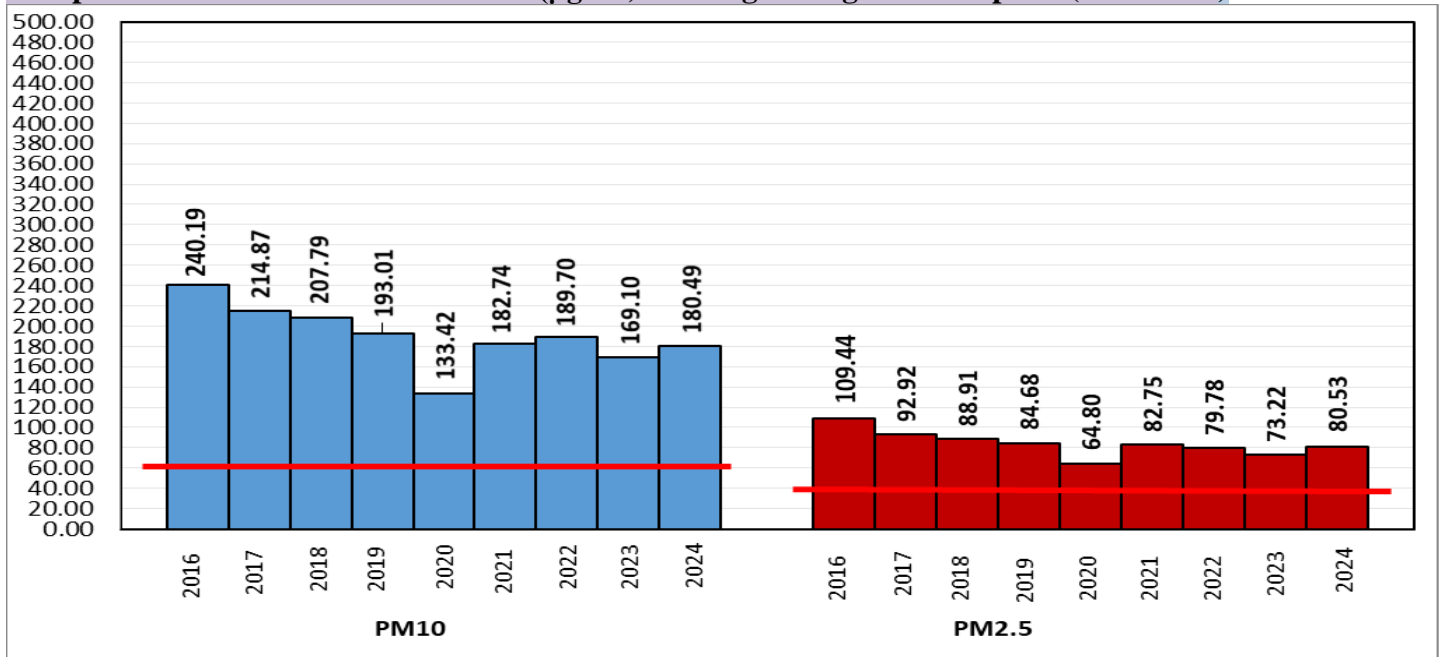

Central Pollution Control Board

Air Quality Status for Delhi & NCR

Dated – October 01, 2024

Current Air Quality Status:

■ Air Quality Index (AQI) (Average of past 24 hours at 4 PM) in comparison with last two years

	2024			2023			2022		
	Air Quality	AQI Value	Prominent Pollutant	Air Quality	AQI Value	Prominent Pollutant	Air Quality	AQI Value	Prominent Pollutant
Delhi	Moderate	151↑	PM _{2.5} , PM ₁₀	Moderate	147↓	PM ₁₀ , PM _{2.5}	Moderate	186↑	PM ₁₀ , PM _{2.5} , O ₃
Faridabad	Satisfactory	88↑	PM _{2.5} , PM ₁₀	Moderate	144↓	PM _{2.5}	Moderate	176↑	PM ₁₀ , PM _{2.5}
Ghaziabad	Moderate	170↑	PM _{2.5} , PM ₁₀	Moderate	157↓	PM ₁₀	Poor	210↑	PM ₁₀ , PM _{2.5}
Greater Noida	Moderate	141↑	PM _{2.5} , PM ₁₀	Poor	263↓	O ₃ , PM ₁₀	Moderate	195↑	PM ₁₀ , PM _{2.5}
Gurugram	Moderate	106↓	PM _{2.5}	Moderate	174↓	PM _{2.5}	Poor	219↑	PM _{2.5}
Noida	Moderate	148↑	PM _{2.5} , PM ₁₀	Moderate	150↓	PM ₁₀	Moderate	172↑	PM _{2.5} , PM ₁₀

Category	Year	2016	2017	2018	2019	2020	2021	2022	2023	2024	2016	2017	2018	2019	2020	2021	2022	2023	2024	
	No. of days	263	274	274	274	275	274	274	274	275	106	145	153	166	219	175	147	194	189	
Good (0–50)		0	2	0	2	5	0	1	1	0										
Satisfactory (51–100)		23	45	53	54	95	69	61	59	66										
Moderate (101–200)		83	98	100	110	119	106	85	134	123										
Poor (201–300)		97	93	87	74	39	59	105	56	50										
Very Poor (301–400)		54	36	28	27	15	34	21	21	33	157	129	121	108	56	99	127	80	86	
Severe (>401)		6	0	6	7	2	6	1	3	3										

Comparative status of PM₁₀ and PM_{2.5} (µg/m³) running average – Till Sept 30 (2016-2024)

*Red line shows the annual average concentration standards for PM₁₀ and PM_{2.5}.

■ Daily Average of Particulates in Delhi (24 hourly average value; from 06:00am of 30.09.24 to 06:00 am of 01.10.24)