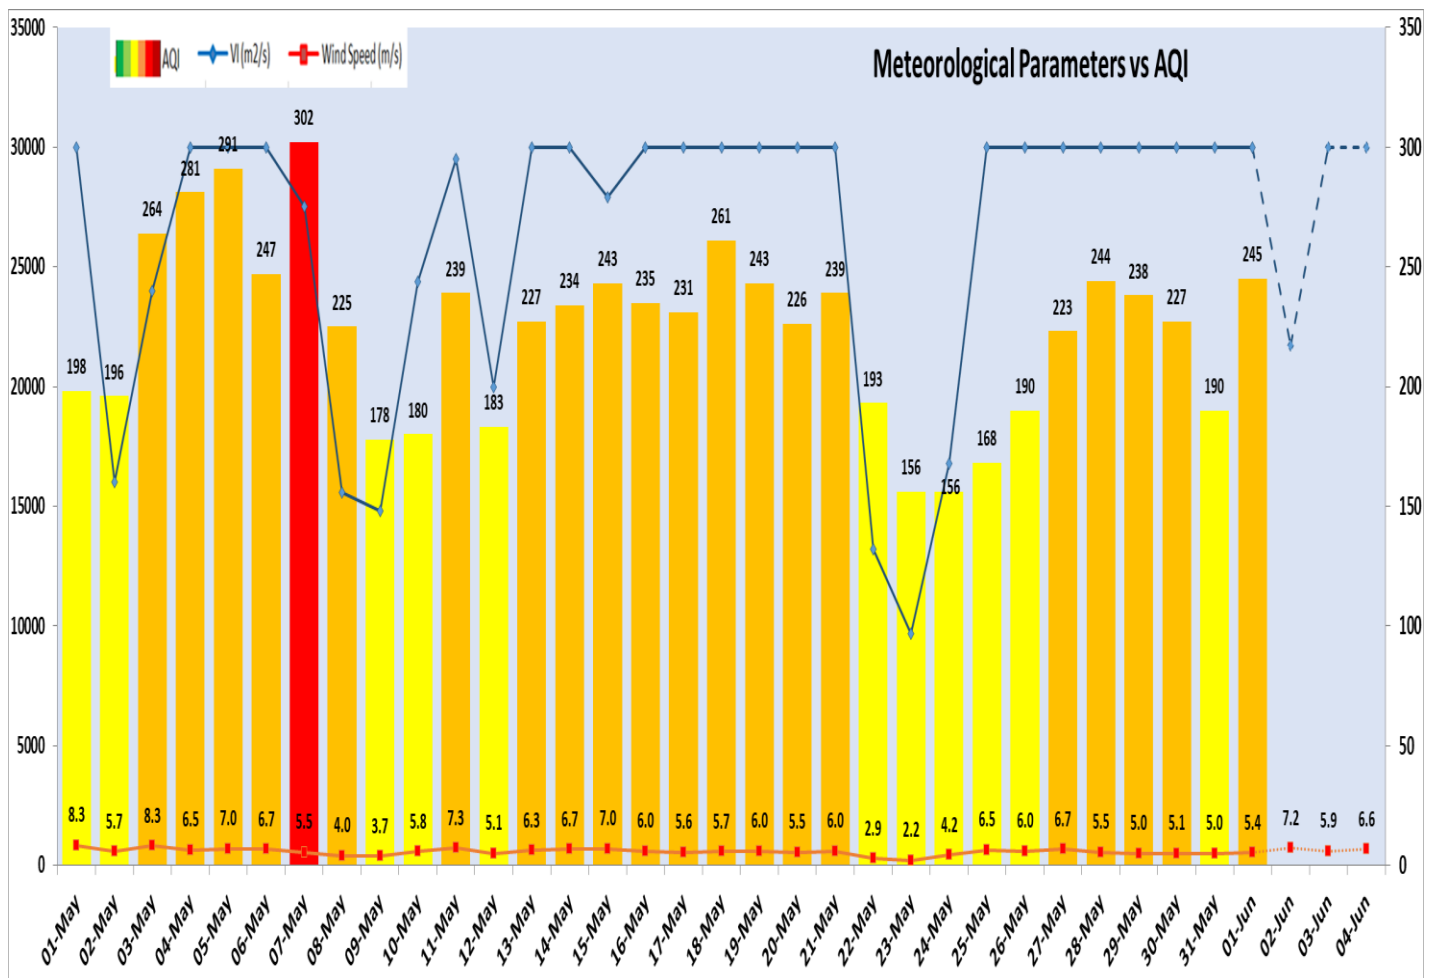

Hotspots for Today:

*Details given below

Delhi	Shadipur, Chandni Chowk, Mundka, Anand Vihar, NSIT Dwarka	Ghaziabad	Indrapuram, Loni
Faridabad	New Industrial Town, Sector 30, Sector 11	Greater Noida	Knowledge Park - V
Gurugram	Teri Gram, Sector-51, NISE Gwal Pahari	Noida	Sector - 116

Forecast by IITM(Delhi):

	June 02, 2024	June 03, 2024	June 04, 2024
AQI Category	Poor	Poor	Poor

Wind Forecast for Delhi:

	Wind speed (at surface) in km/h		Wind speed (at 900 m) in km/h	Wind Direction	
	As per IMD (range)	As per windy.com (at 16:00 hrs.)	As per windy.com (at 16:00hrs)	As per IMD	As per windy.com at 900m
June 02, 2024	12-20	14	20	VAR	W
June 03, 2024	18-28	21	31	WNW/W	W
June 04, 2024	18-24	15	25	W	W

IMD Alert for Tomorrow (02.06.2024):

The air quality is likely to be in Poor category from 02.06.2024 and 04.06.2024. The predominant surface wind is likely to be coming from Variable directions in Delhi with wind speed 12-20 kmph, partly cloudy sky, heatwave conditions at isolated places, thunderstorm with light rain accompanied with gusty winds (speed 25-35 kmph) on 02.06.2024. Ventilation index is likely to be 21700 m²/s.