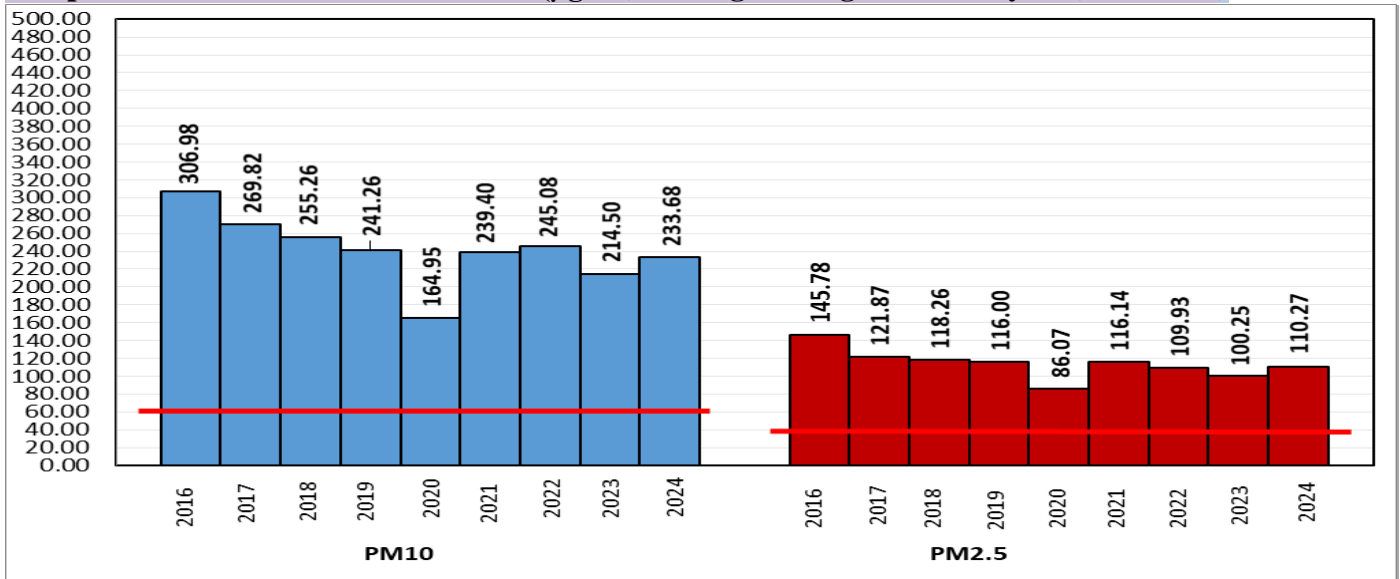

2024			2023			2022		
	Air Quality	AQI Value	Prominent Pollutant	Air Quality	AQI Value	Prominent Pollutant	Air Quality	AQI Value	Prominent Pollutant
Delhi	Poor	245↑	PM₁₀, PM_{2.5}	Satisfactory	96↑	PM_{2.5}, PM₁₀	Very Poor	322↑	PM₁₀
Faridabad	Poor	212↑	PM₁₀, PM_{2.5}	Satisfactory	73↓	PM_{2.5}	Poor	289↑	PM_{2.5}, PM₁₀
Ghaziabad	Poor	222↑	PM₁₀	Satisfactory	91↑	PM₁₀	Very Poor	310↑	PM₁₀
Greater Noida	Very Poor	373↑	PM₁₀	Moderate	102↓	PM₁₀	Very Poor	372↑	PM₁₀
Gurugram	Moderate	182↓	PM₁₀, PM_{2.5}	Moderate	101↑	PM₁₀, PM_{2.5}	Very Poor	306↑	PM_{2.5}, PM₁₀
Noida	Poor	256↑	PM₁₀	Satisfactory	96↑	CO, PM₁₀	Very Poor	386↑	PM₁₀

*Data available for 37(2024), 38(2023), 37(2022) stations in Delhi today. # ↑, ↓ arrows indicate a decrease/increase as compared to the value on the previous day.

Comparative status of AQI - Delhi from 01 January to 01 June 2016-2024

Category	Year	2016	2017	2018	2019	2020	2021	2022	2023	2024	2016	2017	2018	2019	2020	2021	2022	2023	2024	
	No. of days	149	152	152	152	153	152	152	152	153	2016	2017	2018	2019	2020	2021	2022	2023	2024	
Good (0-50)		0	0	0	0	1	0	0	0	0										
Satisfactory (51-100)		0	0	1	2	29	6	4	8	0	15	35	45	59	99	60	37	75	75	
Moderate (101-200)		15	35	44	57	69	54	33	67	75										
Poor (201-300)		76	81	77	60	37	53	95	53	43										
Very Poor (301-400)		52	36	27	26	15	33	19	21	32	134	117	107	93	54	92	115	77	78	
Severe (>401)		6	0	3	7	2	6	1	3	3										

Comparative status of PM₁₀ and PM_{2.5} (µg/m³) running average – Till May 31 (2016-2024)

*Red line shows the annual average concentration standards for PM₁₀ and PM_{2.5}.

Daily Average of Particulates in Delhi (24 hourly average value; from 06:00am of 31.05.24 to 06:00 am of 01.06.24)

Date ↓ / parameter →	PM_{2.5} (µg/m³)	PM₁₀ (µg/m³)
31- May -2024	83↑	270↑