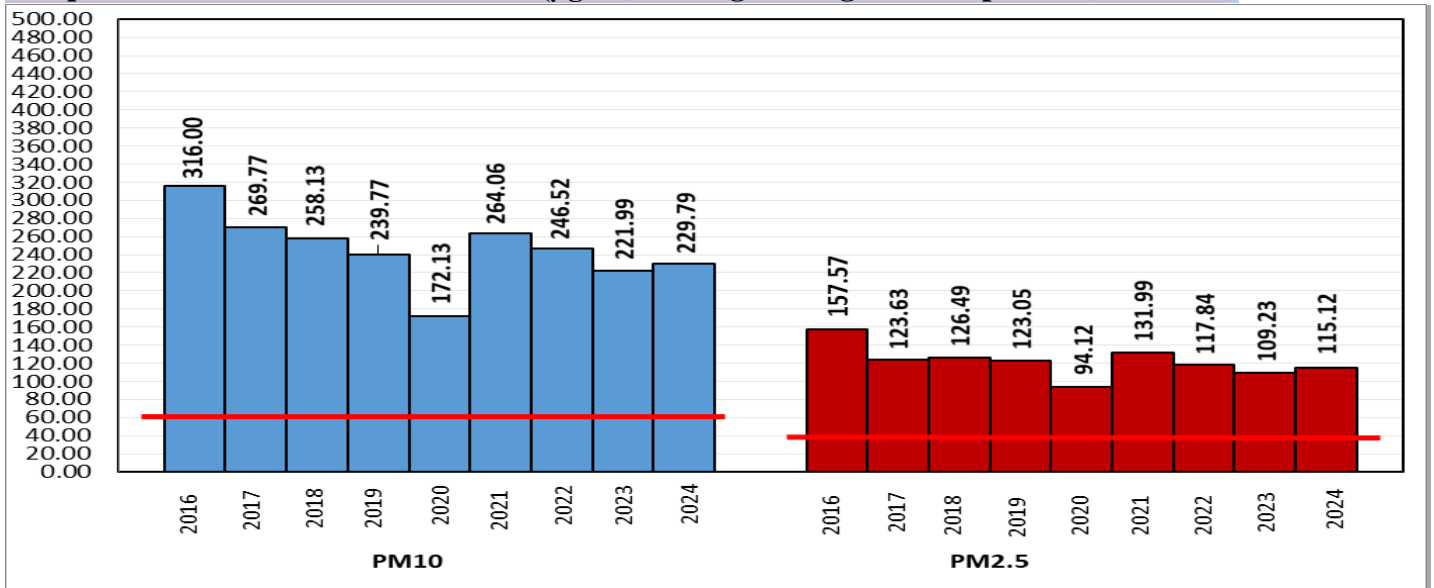

2024			2023			2022		
	Air Quality	AQI Value	Prominent Pollutant	Air Quality	AQI Value	Prominent Pollutant	Air Quality	AQI Value	Prominent Pollutant
Delhi	Moderate	198↑	PM₁₀, PM_{2.5}	Satisfactory	86↓	NO₂, PM₁₀	Poor	256↓	PM₁₀
Faridabad	Moderate	161↓	PM₁₀, PM_{2.5}	Moderate	130↓	PM_{2.5}	Poor	288↑	PM_{2.5}, PM₁₀
Ghaziabad	Moderate	179↑	PM₁₀	Satisfactory	74↓	CO, PM_{2.5}	Poor	284↓	PM₁₀
Greater Noida	Poor	234↑	PM₁₀	Satisfactory	96↓	NO₂, PM₁₀	Poor	273↓	PM₁₀
Gurugram	Very Poor	301↑	O₃, PM_{2.5}	Moderate	112↓	CO	Poor	291↑	PM_{2.5}, PM₁₀
Noida	Moderate	177↓	PM₁₀	Satisfactory	100↓	NO₂, CO	Poor	270↓	PM₁₀

*Data available for 38(2024), 39(2023), 36(2022) stations in Delhi today. # ↑, ↓ arrows indicate a decrease/increase as compared to the value on the previous day.

Comparative status of AQI - Delhi from 01 January to 01 May 2016-2024

Category	Year	2016	2017	2018	2019	2020	2021	2022	2023	2024	2016	2017	2018	2019	2020	2021	2022	2023	2024	
	No. of days	118	121	121	121	122	121	121	121	122	2016	2017	2018	2019	2020	2021	2022	2023	2024	
Good (0-50)		0	0	0	0	1	0	0	0	0	0	0	0	0	0	0	0	0	0	0
Satisfactory (51-100)		0	0	1	2	25	0	3	4	0	8	29	33	44	70	31	27	53	65	
Moderate (101-200)		8	29	32	42	44	31	24	49	65										
Poor (201-300)		57	63	60	48	35	51	75	45	23										
Very Poor (301-400)		47	29	25	22	15	33	18	20	31	110	92	88	77	52	90	94	68	57	
Severe (>401)		6	0	3	7	2	6	1	3	3										

Comparative status of PM₁₀ and PM_{2.5} (µg/m³) running average – Till April 30 (2016-2024)

*Red line shows the annual average concentration standards for PM₁₀ and PM_{2.5}.

Daily Average of Particulates in Delhi (24 hourly average value; from 06:00am of 30.04.24 to 06:00 am of 01.05.24)

Date ↓ / parameter →	PM_{2.5} (µg/m³)	PM₁₀ (µg/m³)
30- April -2024	76↑	240↑