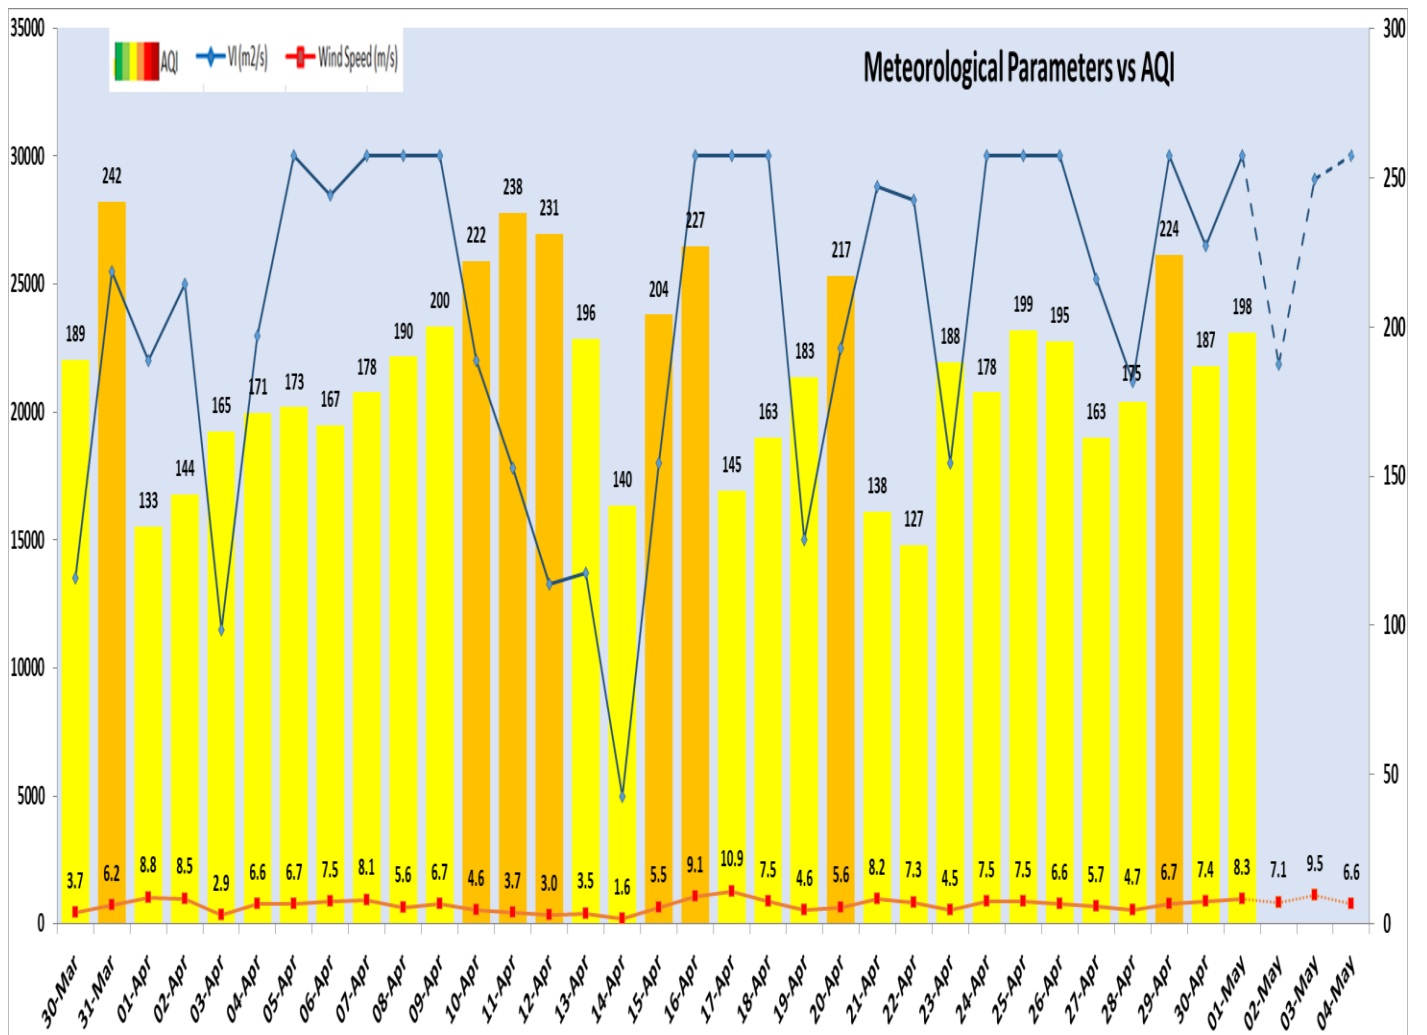

#### Daily Average of Particulates in Delhi (24 hourly average value; from 06:00am of 30.04.24 to 06:00 am of 01.05.24)

Date ↓ / parameter →	PM <sub>2.5</sub> (µg/m <sup>3</sup> )	PM <sub>10</sub> (µg/m <sup>3</sup> )
30- April -2024	76↑	240↑

**Forecast by IITM(Delhi):**

	May 02, 2024	May 03, 2024	May 04, 2024
<b>AQI Category</b>	Moderate	Moderate	Poor

**Wind Forecast for Delhi:**

	Wind speed (at surface) in km/h		Wind speed (at 900 m) in km/h	Wind Direction	
	As per IMD (range)	As per windy.com (at 16:00 hrs.)	As per windy.com (at 16:00hrs)	As per IMD	As per windy.com at 900m
May 02. 2024	15-20	17	27	NW	NW
May 03. 2024	12-25	20	33	NW/W	W
May 04. 2024	06-16	21	33	W	W

Delhi Temperature in (°C)		
Date	Minimum	Maximum
28-04-2024	23.5	38.0
29-04-2024	22.8	38.2
30-04-2024	22.2	38.3
01-05-2024	21.0	36.5

▪ **Hotspots for Today**

City	Station Name	AQI value	Air Quality	Prominent Pollutant
Delhi	Shadipur, Delhi - CPCB	319	Very Poor	PM <sub>2.5</sub>
	Mundka, Delhi - DPCC	276	Poor	PM <sub>10</sub>
	Bawana, Delhi - DPCC	272	Poor	PM <sub>10</sub>
	Jahangirpuri, Delhi - DPCC	258	Poor	PM <sub>10</sub>
	Dwarka-Sector 8, Delhi - DPCC	251	Poor	PM <sub>10</sub>
Faridabad	New Industrial Town, Faridabad - HSPCB	240	Poor	PM <sub>2.5</sub>
Gurugram	Sector-51, Gurugram - HSPCB	338	Very Poor	PM <sub>2.5</sub>
	Vikas Sadan, Gurugram - HSPCB	310	Very Poor	PM <sub>2.5</sub>
Ghaziabad	Indirapuram, Ghaziabad - UPPCB	207	Poor	PM <sub>10</sub>
	Loni, Ghaziabad - UPPCB	202	Poor	PM <sub>10</sub>
Greater Noida	Knowledge Park - V, Greater Noida - UPPCB	242	Poor	PM <sub>10</sub>
Noida	Sector-1, Noida - UPPCB	198	Moderate	PM <sub>10</sub>
	Sector - 62, Noida - IMD	184	Moderate	PM <sub>10</sub>