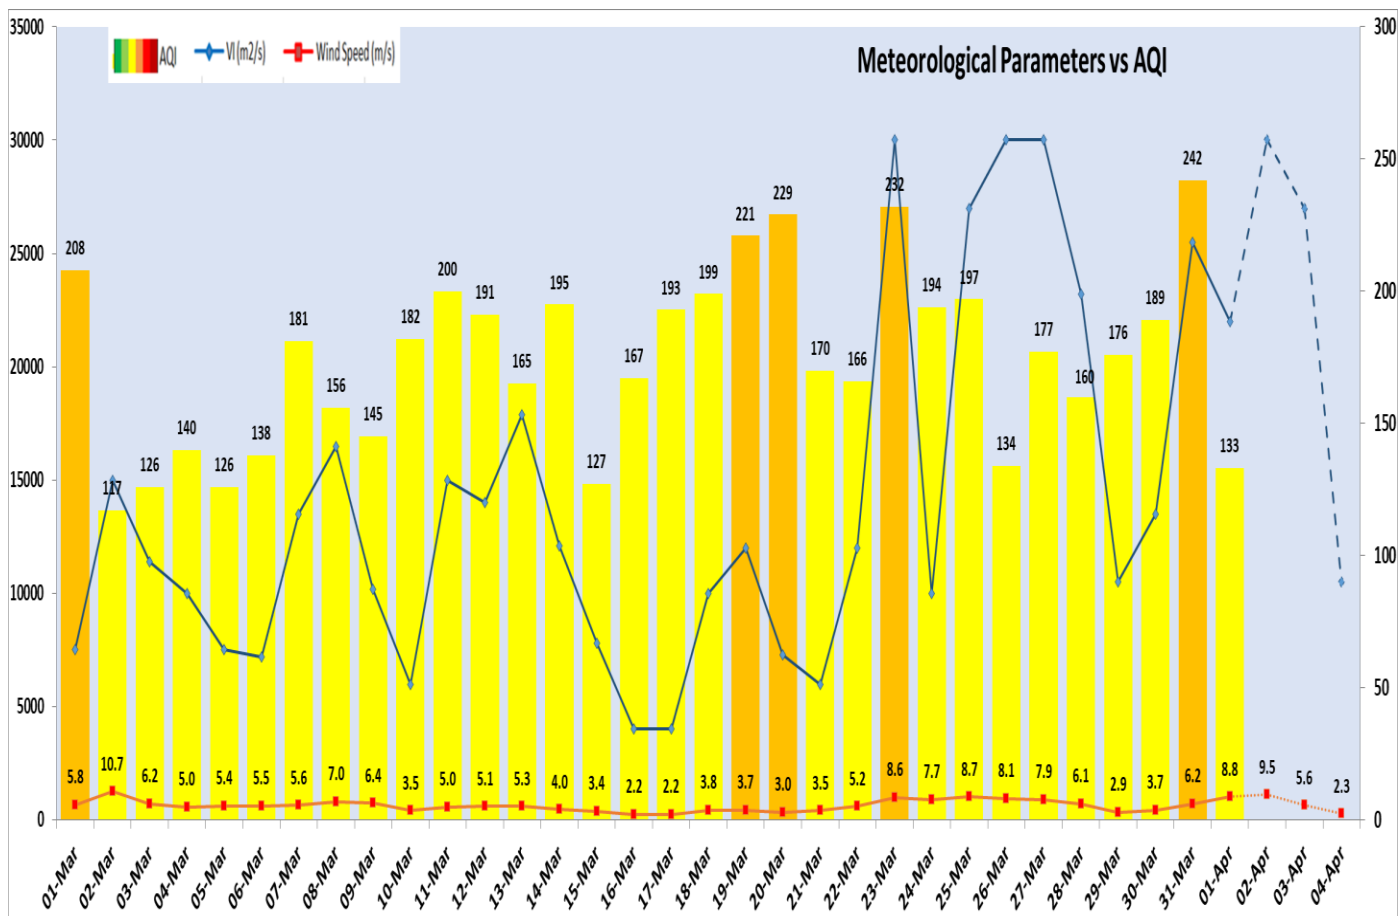

Forecast by IITM(Delhi):

	Apr 02, 2024	Apr 03, 2024	Apr 04, 2024
<b>AQI Category</b>	Moderate	Moderate	Moderate

Wind Forecast for Delhi:

	Wind speed (at surface) in km/h		Wind speed (at 900 m) in km/h	Wind Direction	
	As per IMD (range)	As per windy.com (at 16:00 hrs.)	As per windy.com (at 16:00hrs)	As per IMD	As per windy.com at 900m
Apr 02, 2024	12 TO 24	17	30	NW	W
Apr 03, 2024	08 TO 12	10	14	NE	NW
Apr 04, 2024	12 TO 18	10	17	VAR	NW

Delhi Temperature in (°C)		
Date	Minimum	Maximum
29-03-2024	20.5	37.0
30-03-2024	21.8	37.8
31-03-2024	21.3	35.2
01-04-2024	18.4	35.2

▪ Hotspots for Today

City	Station Name	AQI value	Air Quality	Prominent Pollutant
Delhi	Lodhi Road, Delhi - IITM	288	Poor	PM <sub>2.5</sub>
	Shadipur, Delhi - CPCB	199	Moderate	PM <sub>2.5</sub>
	Mundka, Delhi - DPCC	195	Moderate	PM <sub>10</sub>
	Chandni Chowk, Delhi - IITM	179	Moderate	PM <sub>2.5</sub>
	NSIT Dwarka, Delhi - CPCB	170	Moderate	PM <sub>2.5</sub>
Faridabad	Sector 30, Faridabad - HSPCB	143	Moderate	PM <sub>10</sub>
Gurugram	Teri Gram, Gurugram - HSPCB	166	Moderate	PM <sub>10</sub>
Ghaziabad	Sanjay Nagar, Ghaziabad - UPPCB	115	Moderate	PM <sub>10</sub>
	Loni, Ghaziabad - UPPCB	108	Moderate	PM <sub>10</sub>
	Indirapuram, Ghaziabad - UPPCB	106	Moderate	PM <sub>10</sub>
Greater Noida	Knowledge Park - V, Greater Noida - UPPCB	144	Moderate	PM <sub>10</sub>
Noida	Sector - 62, Noida - IMD	136	Moderate	PM <sub>10</sub>
	Sector-1, Noida - UPPCB	129	Moderate	PM <sub>10</sub>