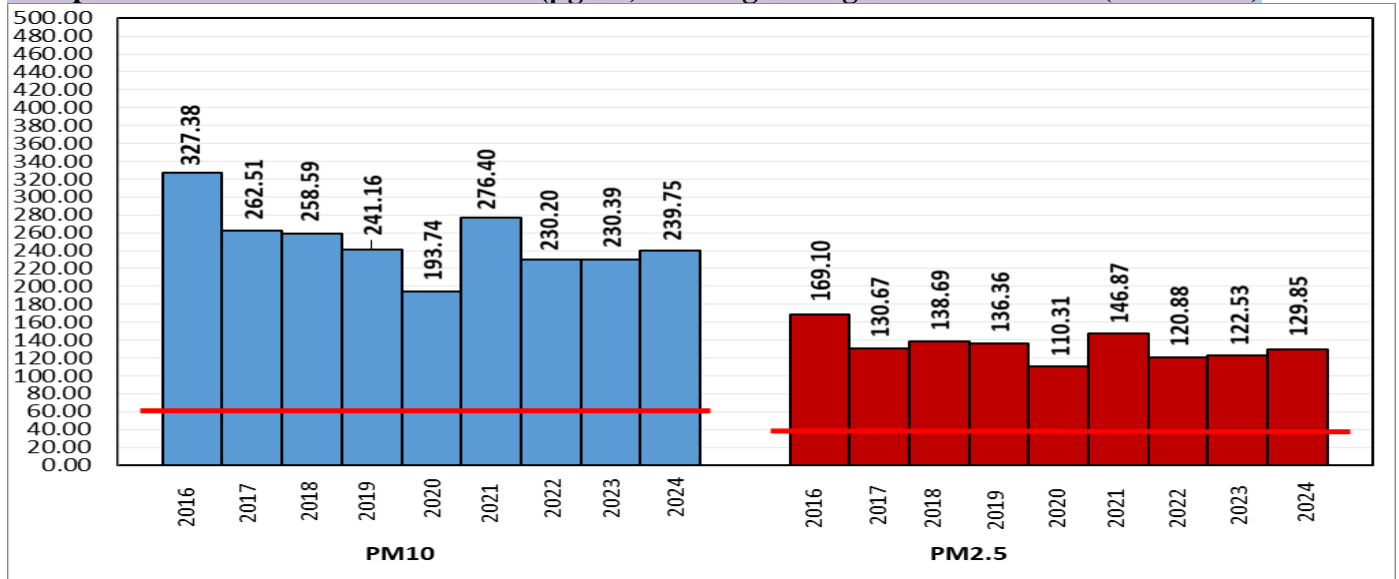

Dated – April 01, 2024

Current Air Quality Status:

Air Quality Index (AQI) (Average of past 24 hours at 4 PM) in comparison with last two years

	2024			2023			2022		
	Air Quality	AQI Value	Prominent Pollutant	Air Quality	AQI Value	Prominent Pollutant	Air Quality	AQI Value	Prominent Pollutant
Delhi	Moderate	133↓	PM_{2.5}, PM₁₀	Moderate	106↑	O₃	Poor	218↓	PM_{2.5}, NO₂, PM₁₀
Faridabad	Satisfactory	95↓	PM_{2.5}, PM₁₀, O₃	Satisfactory	61↓	PM₁₀, PM_{2.5}	Poor	266↓	PM_{2.5}, O₃
Ghaziabad	Moderate	104↓	PM₁₀	Satisfactory	99↑	CO, O₃	Poor	220↓	PM₁₀
Greater Noida	Moderate	144↓	PM₁₀	Moderate	134↑	NO₂	Poor	243↓	PM₁₀
Gurugram	Moderate	129↓	CO, PM₁₀	Satisfactory	71↑	PM₁₀, O₃	Poor	230↓	PM_{2.5}
Noida	Moderate	117↓	PM₁₀	Satisfactory	98↑	NO₂, CO	Poor	219↓	PM₁₀

*Data available for 36(2024), 38(2023), 36(2022) stations in Delhi today. # ↑, ↓ arrows indicate a decrease/increase as compared to the value on the previous day.

Comparative status of AQI - Delhi from 01 January to 01 April 2016-2024

Category	Year	2016	2017	2018	2019	2020	2021	2022	2023	2024	2016	2017	2018	2019	2020	2021	2022	2023	2024	
	No. of days	88	91	91	91	92	91	91	91	92										
Good (0–50)		0	0	0	0	1	0	0	0	0										
Satisfactory (51–100)		0	0	0	1	12	0	3	3	0	8	16	25	33	40	14	27	36	42	
Moderate (101–200)		8	16	25	32	27	14	24	33	42										
Poor (201–300)		32	51	42	30	35	39	46	32	16										
Very Poor (301–400)		42	24	21	21	15	32	17	20	31	80	75	66	58	52	77	64	55	50	
Severe (>401)		6	0	3	7	2	6	1	3	3										

Comparative status of PM₁₀ and PM_{2.5} (µg/m³) running average – Till March 31 (2016-2024)

*Red line shows the annual average concentration standards for PM₁₀ and PM_{2.5}.

Daily Average of Particulates in Delhi (24 hourly average value; from 06:00am of 31.03.24 to 06:00 am of 01.04.24)

Date ↓ / parameter →	PM_{2.5} (µg/m³)	PM₁₀ (µg/m³)
31- March -2024	72↓	175↓