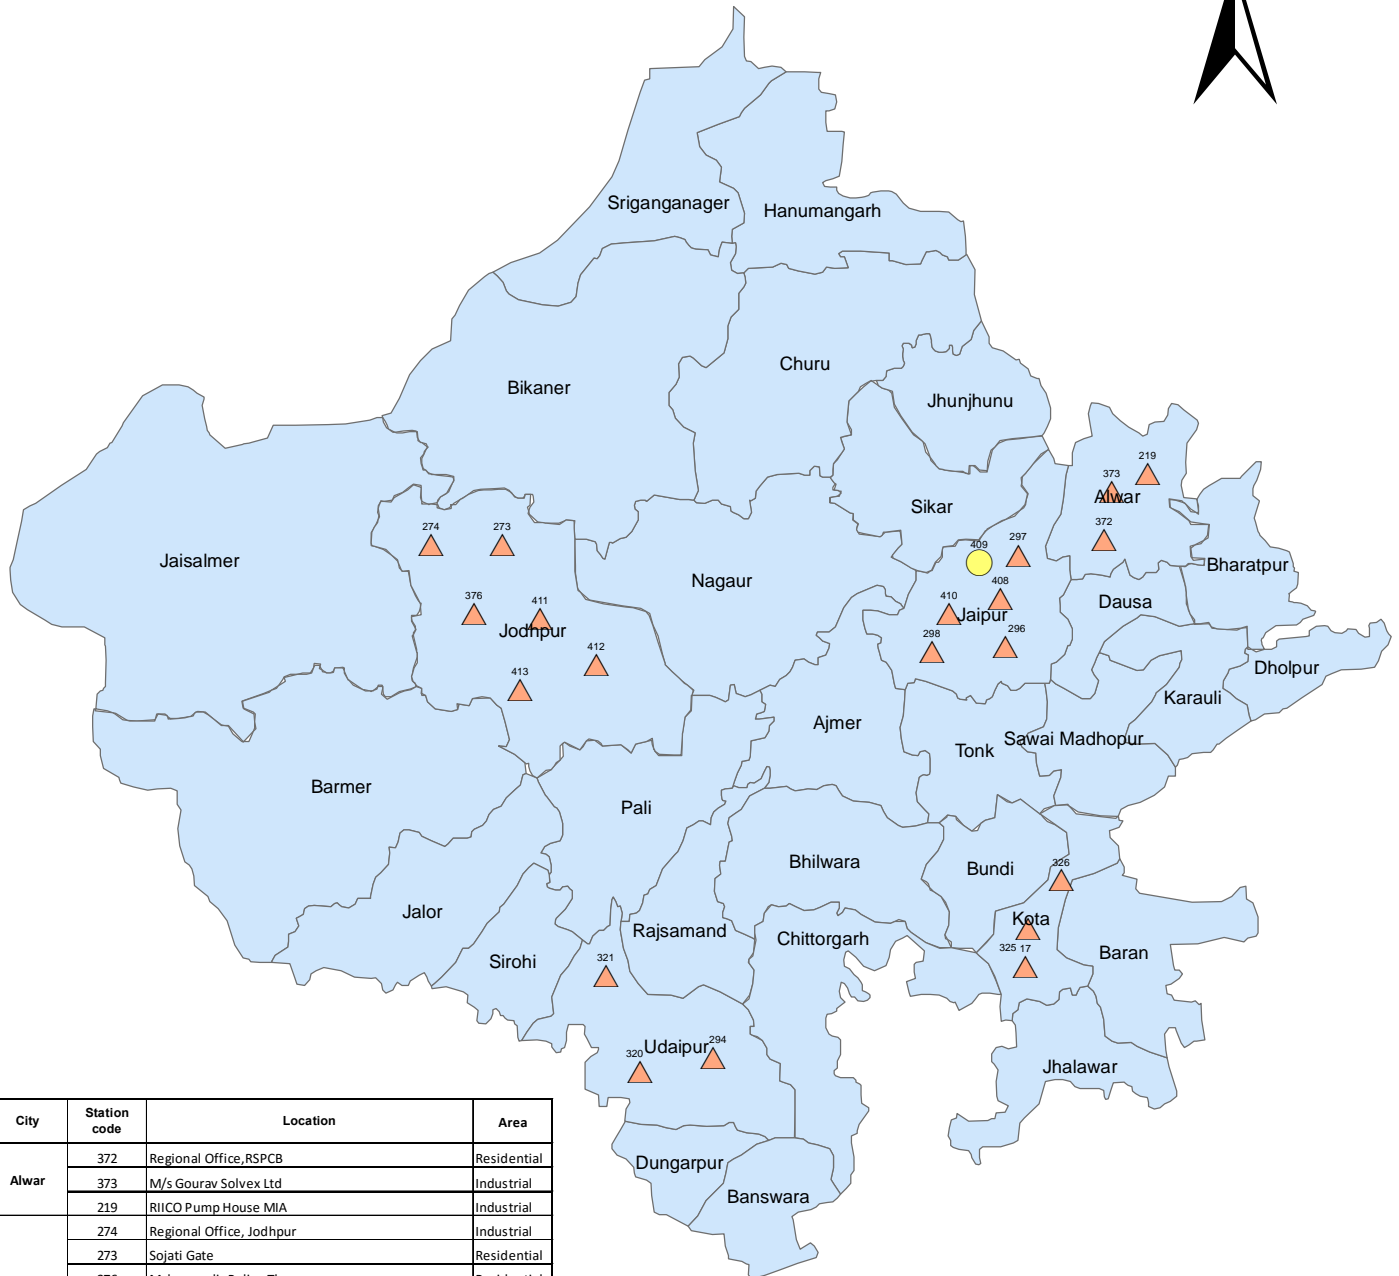

Status of NAMP Station (Rajasthan) Based on Air Quality Index Year 2012

City	Station code	Location	Area
Alwar	372	Regional Office, RSPCB	Residential
	373	M/s Gourav Solvex Ltd	Industrial
Jodhpur	219	RIICO Pump House MIA	Industrial
	274	Regional Office, Jodhpur	Industrial
	273	Sojati Gate	Residential
	376	Mahamandir Police Thana	Residential
	411	Housing Board	Residential
	413	DIC Office	Industrial
Udaipur	412	Shastri Nagar	Residential
	321	Regional Office MIA, Udaipur	Industrial
	320	Ambamata, Udaipur (Chandpur Sattelite Hospital)	Residential
Kota	294	Town Hall, Udaipur	Residential
	17	Regional Office, Kota	Industrial
	325	M/s Samcore Glass Ltd	Industrial
	326	Municipal Corporation Building, Kota	Residential
Jaipur	298	RSPCB Office, Jhalana Doongari	Residential
	410	RIICO Office MIA, Jaipur	Industrial
	296	PHD Office, Ajmeri Gate	Residential
	408	Office of the District Educational Officer, Chandpole	Residential
	409	Regional Office North, RSPCB, 6/244 Vidyadhar Nagar	Residential
	297	VKIA, Jaipur (Road no.-6)	Industrial

AQI Based Pollution Categories

- Moderate
- Poor