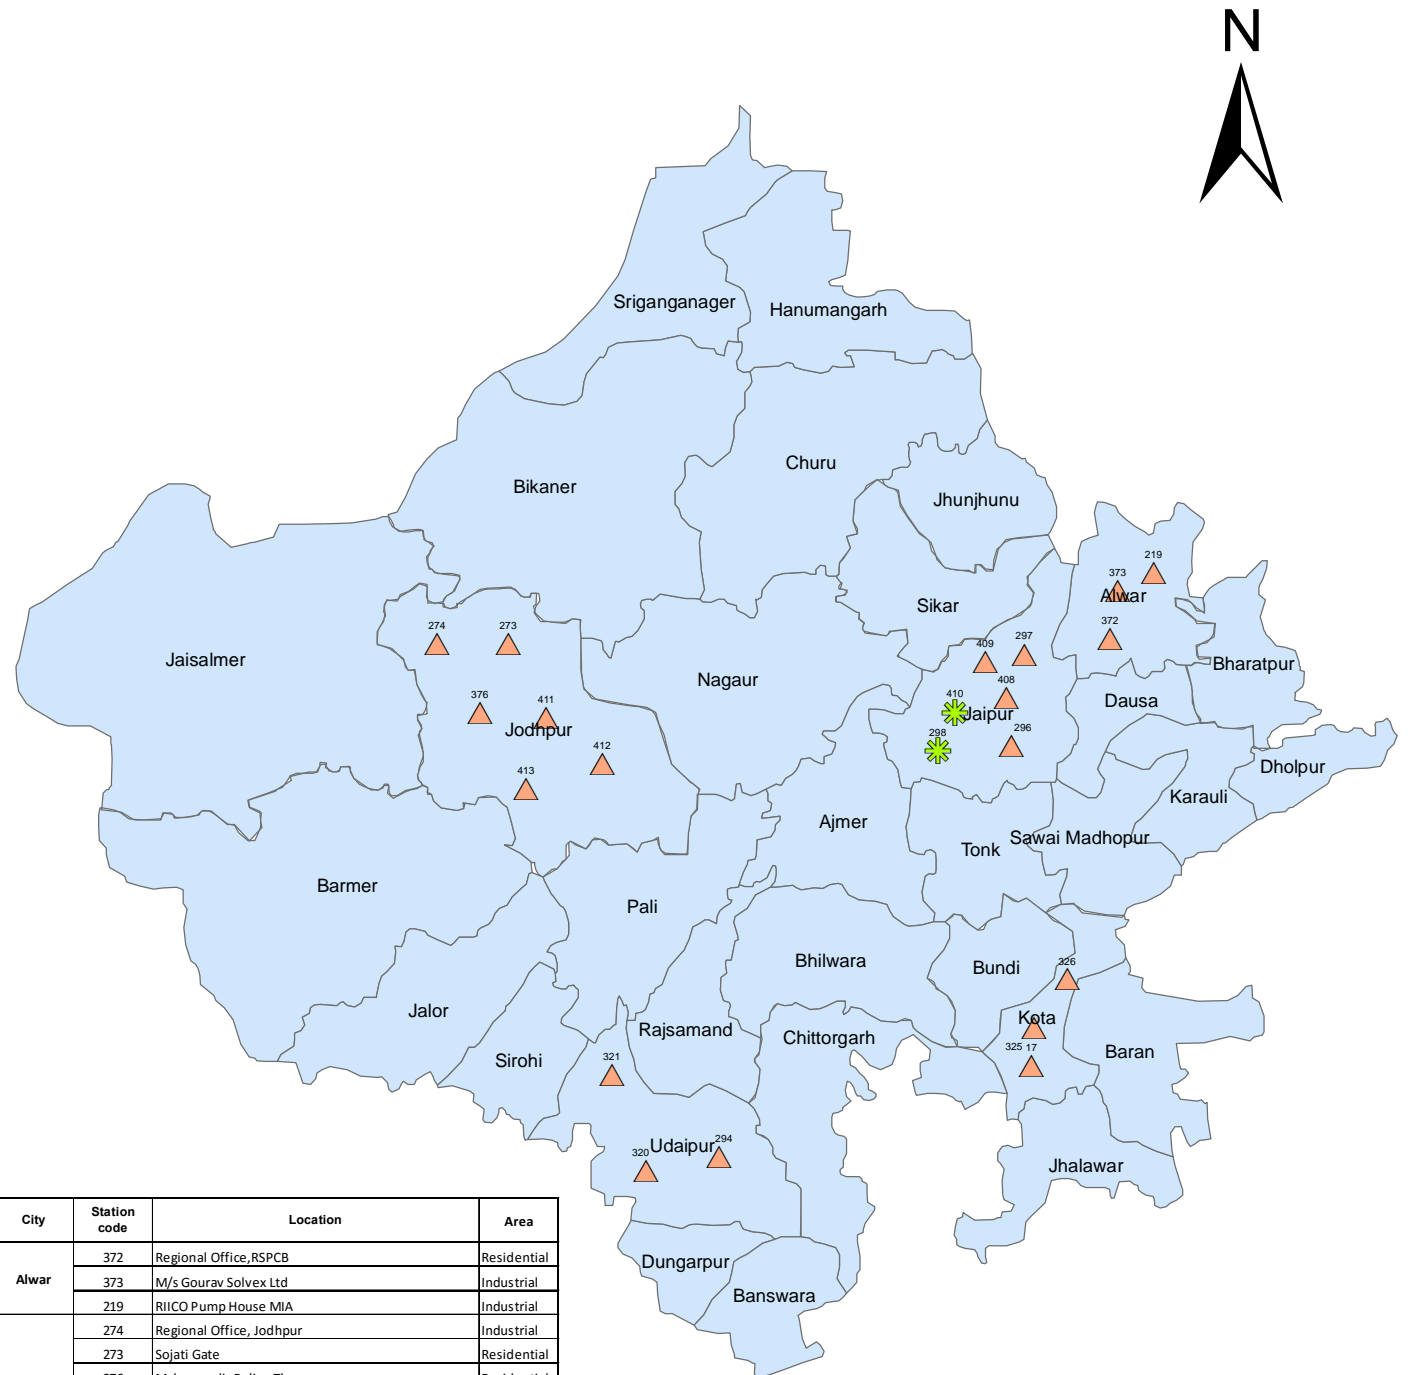

Status of NAMP Station (Rajasthan) Based on Air Quality Index Year 2011

City	Station code	Location	Area
Alwar	372	Regional Office, RSPCB	Residential
	373	M/s Gourav Solvex Ltd	Industrial
	219	RIICO Pump House MIA	Industrial
Jodhpur	274	Regional Office, Jodhpur	Industrial
	273	Sojati Gate	Residential
	376	Mahamandir Police Thana	Residential
	411	Housing Board	Residential
	413	DIC Office	Industrial
	412	Shastri Nagar	Residential
Udaipur	321	Regional Office MIA, Udaipur	Industrial
	320	Ambamata, Udaipur (Chandpur Sattelite Hospital)	Residential
	294	Town Hall, Udaipur	Residential
Kota	17	Regional Office, Kota	Industrial
	325	M/s Samcore Glass Ltd	Industrial
	326	Municipal Corporation Building, Kota	Residential
Jaipur	298	RSPCB Office, Jhalana Doongari	Residential
	410	RIICO Office MIA, Jaipur	Industrial
	296	PHD Office, Ajmeri Gate	Residential
	408	Office of the District Educational Officer, Chandpole	Residential
	409	Regional Office North, RSPCB, 6/244 Vidyadhar Nagar	Residential
	297	VKIA, Jaipur (Road no.-6)	Industrial

AQI Based Pollution Categories

- Moderate
- Satisfactory