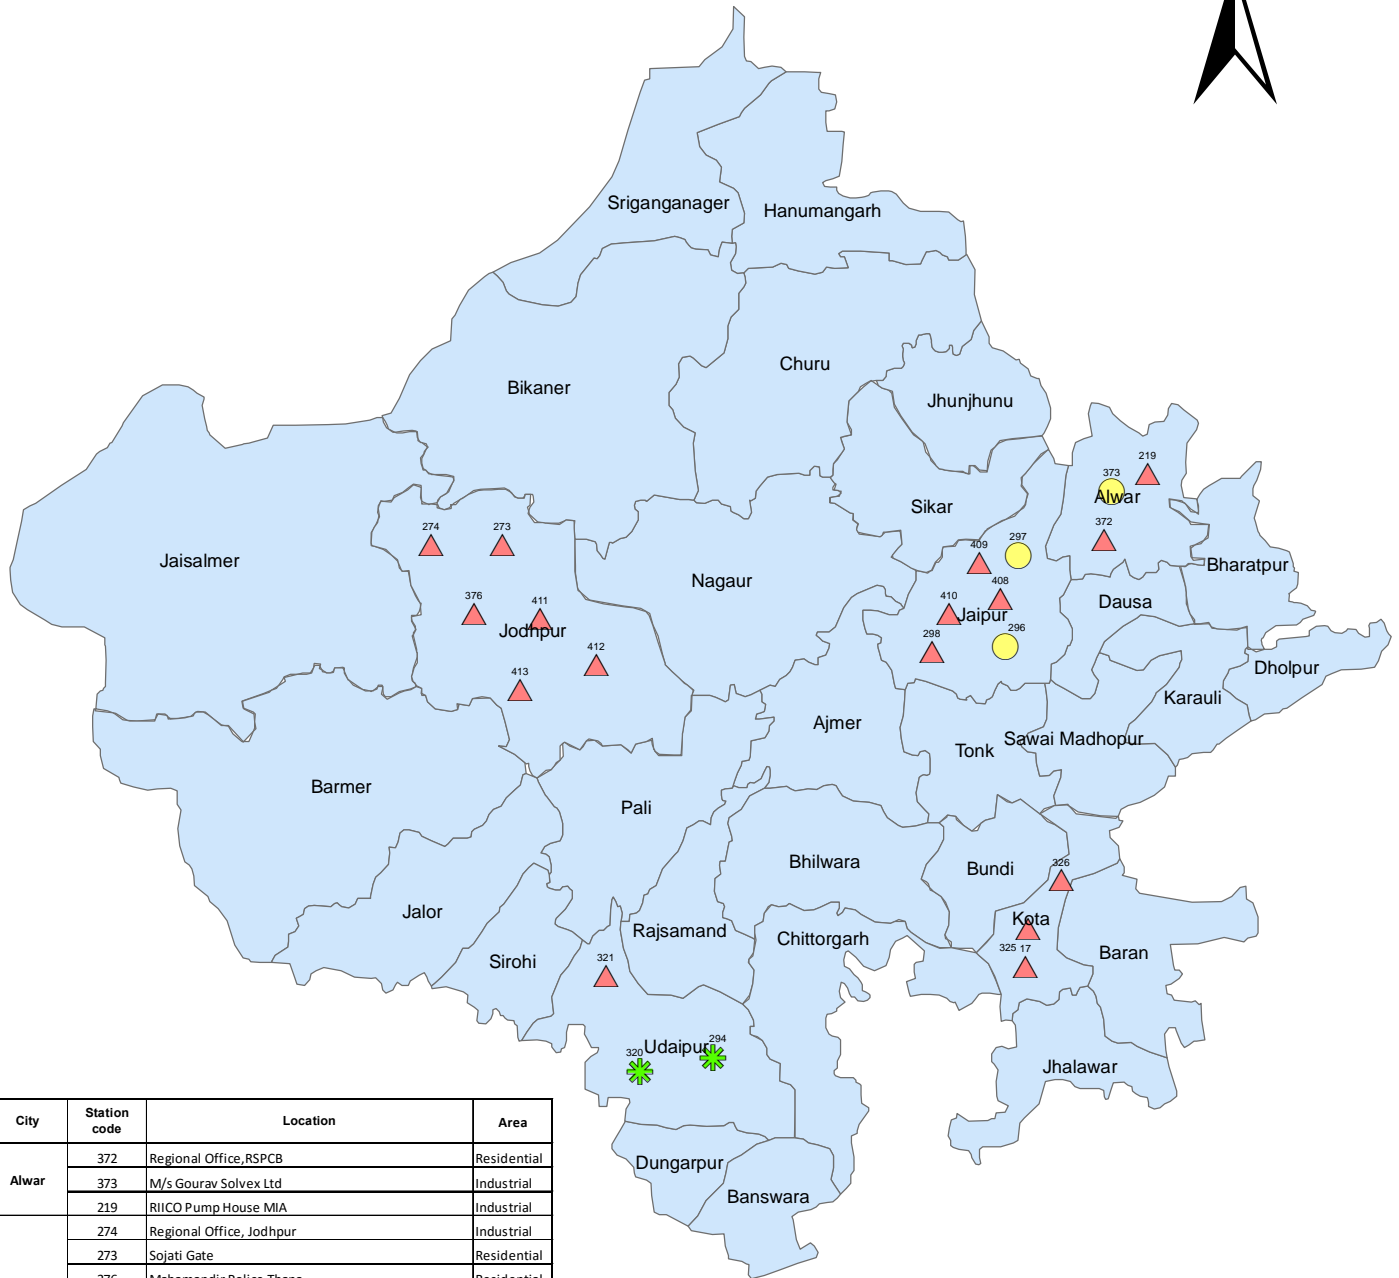

# Status of NAMP Station (Rajasthan) Based on Air Quality Index Year 2010

City	Station code	Location	Area
Alwar	372	Regional Office, RSPCB	Residential
	373	M/s Gourav Solvex Ltd	Industrial
Jodhpur	219	RIICO Pump House MIA	Industrial
	274	Regional Office, Jodhpur	Industrial
	273	Sojati Gate	Residential
	376	Mahamandir Police Thana	Residential
	411	Housing Board	Residential
	413	DIC Office	Industrial
Udaipur	412	Shastri Nagar	Residential
	321	Regional Office MIA, Udaipur	Industrial
	320	Ambamata, Udaipur (Chandpur Sattelite Hospital)	Residential
Kota	294	Town Hall, Udaipur	Residential
	17	Regional Office, Kota	Industrial
	325	M/s Samcore Glass Ltd	Industrial
Jaipur	326	Municipal Corporation Building, Kota	Residential
	298	RSPCB Office, Jhalana Doongari	Residential
	410	RIICO Office MIA, Jaipur	Industrial
	296	PHD Office, Ajmeri Gate	Residential
	408	Office of the District Educational Officer, Chandpole	Residential
	409	Regional Office North, RSPCB, 6/244 Vidyadhar Nagar	Residential
	297	VKIA, Jaipur (Road no.-6)	Industrial

## AQI Based Pollution Categories

-  Moderate
-  Poor
-  Satisfactory

## AQI Based Pollution Categories

-  Satisfactory
-  Moderate
-  Poor

## AQI Based Pollution Categories

- ▲ Moderate
- Poor