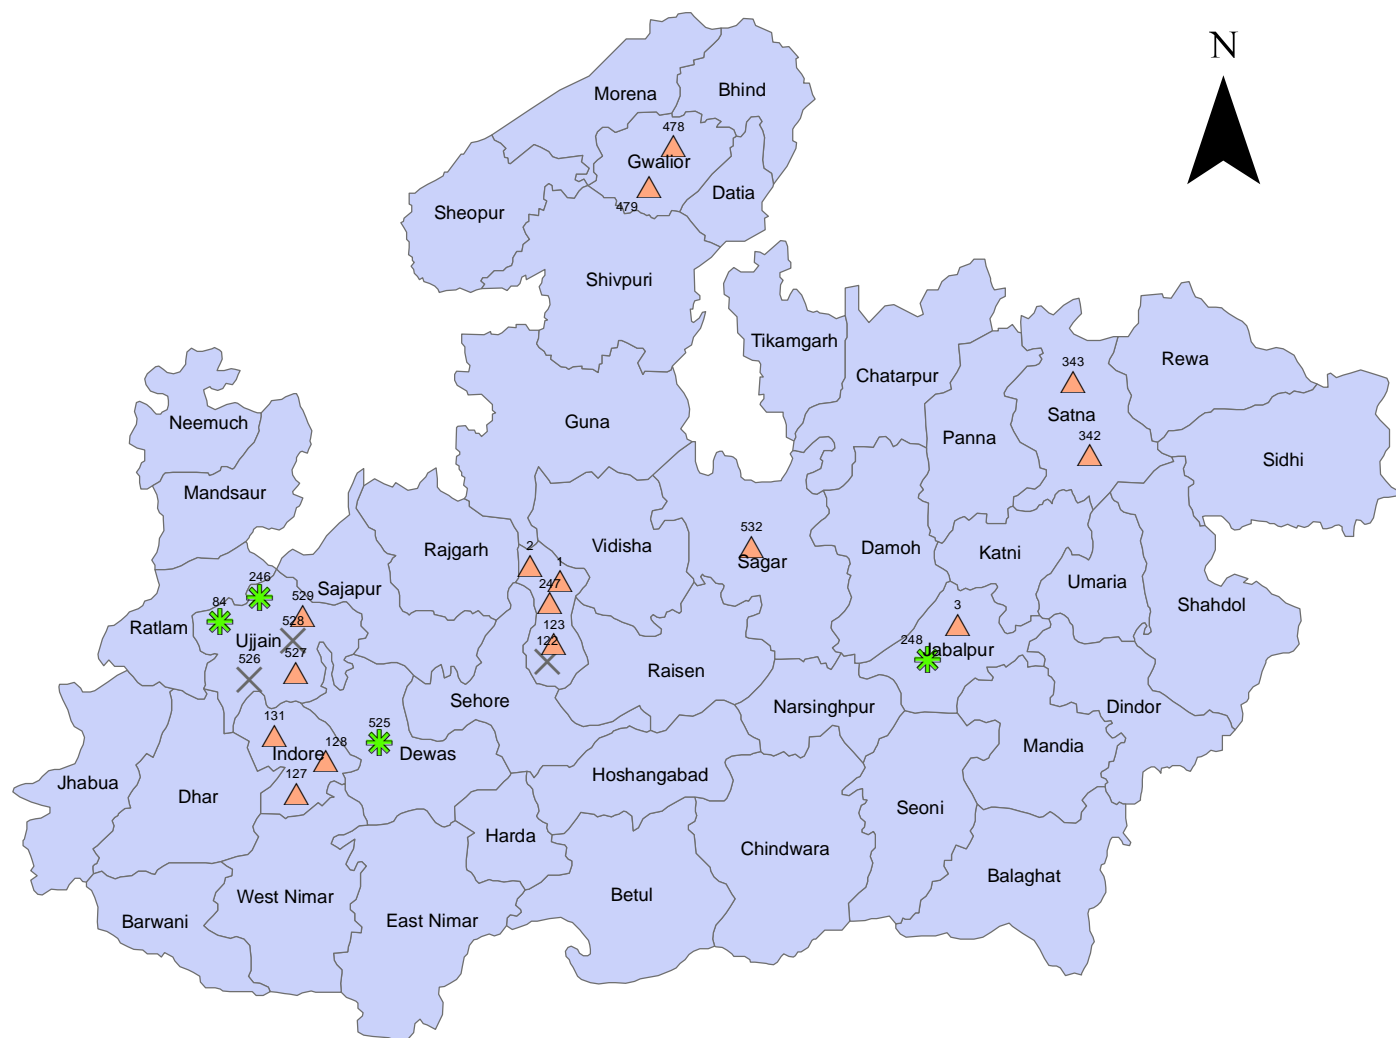

Status of NAMP Station (MadhyaPradesh) Based on Air Quality Index Year 2014

City	Station Code	Location	Area
Ujjain	526	RO, MPPCB	Mixed
	527	District Office	Industrial
	528	Mahakal Temple	Mixed
	529	Chamunda Mata Circle	Mixed
Nagda	84	BCI Labour Club	Residential
	246	Grasim Kalyan Kendra	Residential
Dewas	525	EID Perry (I) Limited	Industrial
Bhopal	122	Hamidia Road	Commercial
	123	CETP Govindpura	Industrial
	247	HO, MPPCB	Mixed
	1	Mandideep IA	Industrial
	2	Kolar Policestation	Residential
Indore	127	Indo-German, Sanwer Road	Industrial
	128	Kothari Market Asso	Commercial
	131	RO, MPPCB	Residential
Gwalior	478	Maharaj bada	Mixed
	479	RO, MPPCB	Mixed
Jabalpur	248	RO, MPPCB	Residential
	3	Udaipur Brewaries	Industrial
Sagar	532	Deendayal Housing B Colony	Residential
Satna	342	RO, MPPCB	Residential
	343	SDO Light Machinery	Industrial

AQI Based Pollution Categories

-  Satisfactory
-  Moderate
-  NA