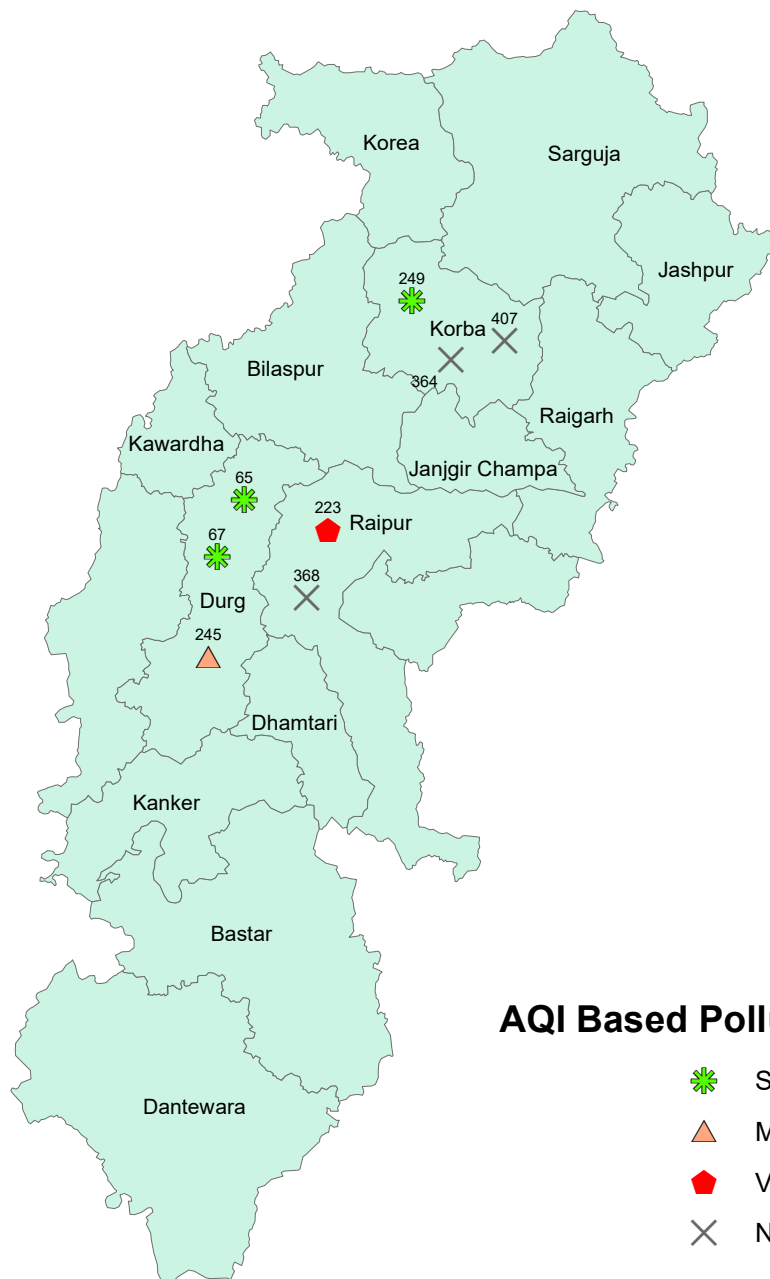

Status of NAMP Station (Chattisgarh) Based on AQI Month January 2015

City	Station Code	Location	Area
Raipur	223	M/s Wool Worth India Pvt. Ltd., Sarora	Industrial
Raipur	368	New HIG - 9, Hirapur	Residential
Korba	249	Pragati Nagar NTPC Colony	Residential
Korba	364	HIG 21,22, Near Ghantaghar, MP Extn.	Residential
Korba	407	ITI, Rampur	Residential
Bhilai	65	Visak Hotel, Sect.-4	Residential
Bhilai	67	Regional Office,5/32,Banglow Office Building	Residential
Bhilai	245	M. P. Laghu Udyog Nigam	Industrial