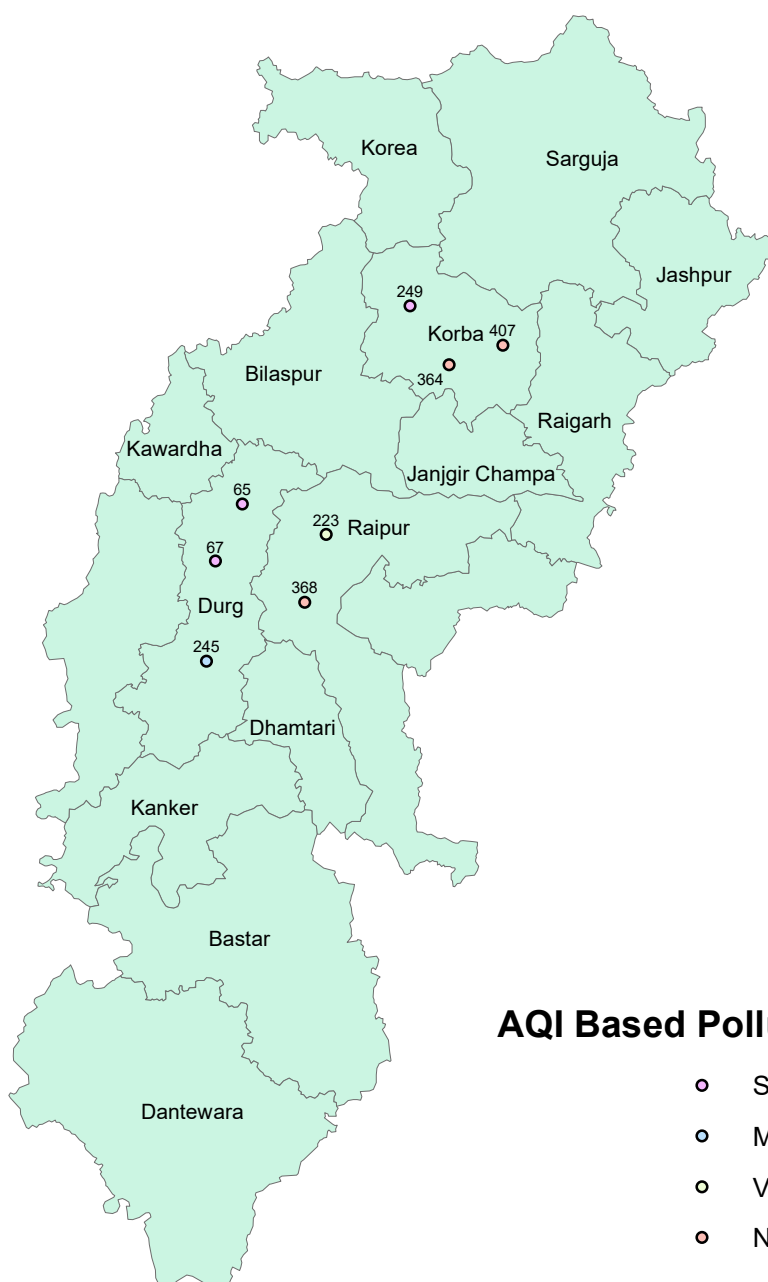

Status of NAMP Station (Chattisgarh) Based On Air Quality Index Month Dec 2014

AQI Based Pollution Categories

- Satisfactory
- Moderate
- Very Poor
- NA

City	Station Code	Location	Area
Raipur	223	M/s Wool Worth India Pvt. Ltd., Sarora	Industrial
Raipur	368	New HIG - 9, Hirapur	Residential
Korba	249	Pragati Nagar NTPC Colony	Residential
Korba	364	HIG 21,22, Near Ghantaghar, MP Extn.	Residential
Korba	407	ITI, Rampur	Residential
Bhilai	65	Visak Hotel, Sect.-4	Residential
Bhilai	67	Regional Office,5/32,Banglow Office Building	Residential
Bhilai	245	M. P. Laghu Udyog Nigam	Industrial