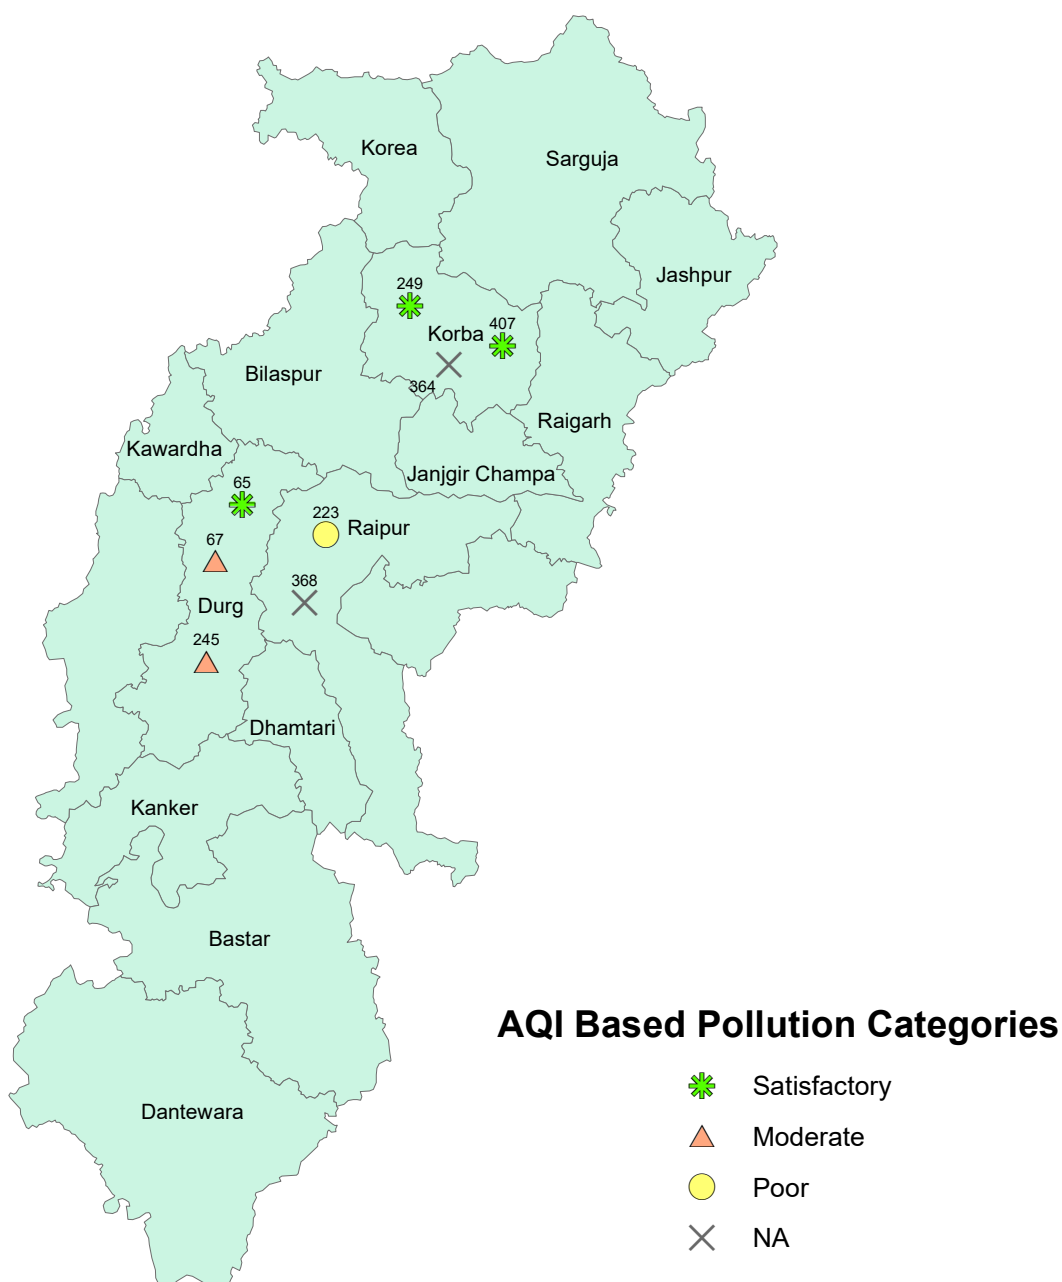

## Status of NAMP Station (Chattisgarh) Based On Air Quality Index Month September 2014

City	Station Code	Location	Area
Raipur	223	M/s Wool Worth India Pvt. Ltd., Sarora	Industrial
Raipur	368	New HIG - 9, Hirapur	Residential
Korba	249	Pragati Nagar NTPC Colony	Residential
Korba	364	HIG 21,22, Near Ghantaghar, MP Extn.	Residential
Korba	407	ITI, Rampur	Residential
Bilhai	65	Visak Hotel, Sect.-4	Residential
Bilhai	67	Regional Office,5/32,Banglow Office Building	Residential
Bilhai	245	M. P. Laghu Udyog Nigam	Industrial