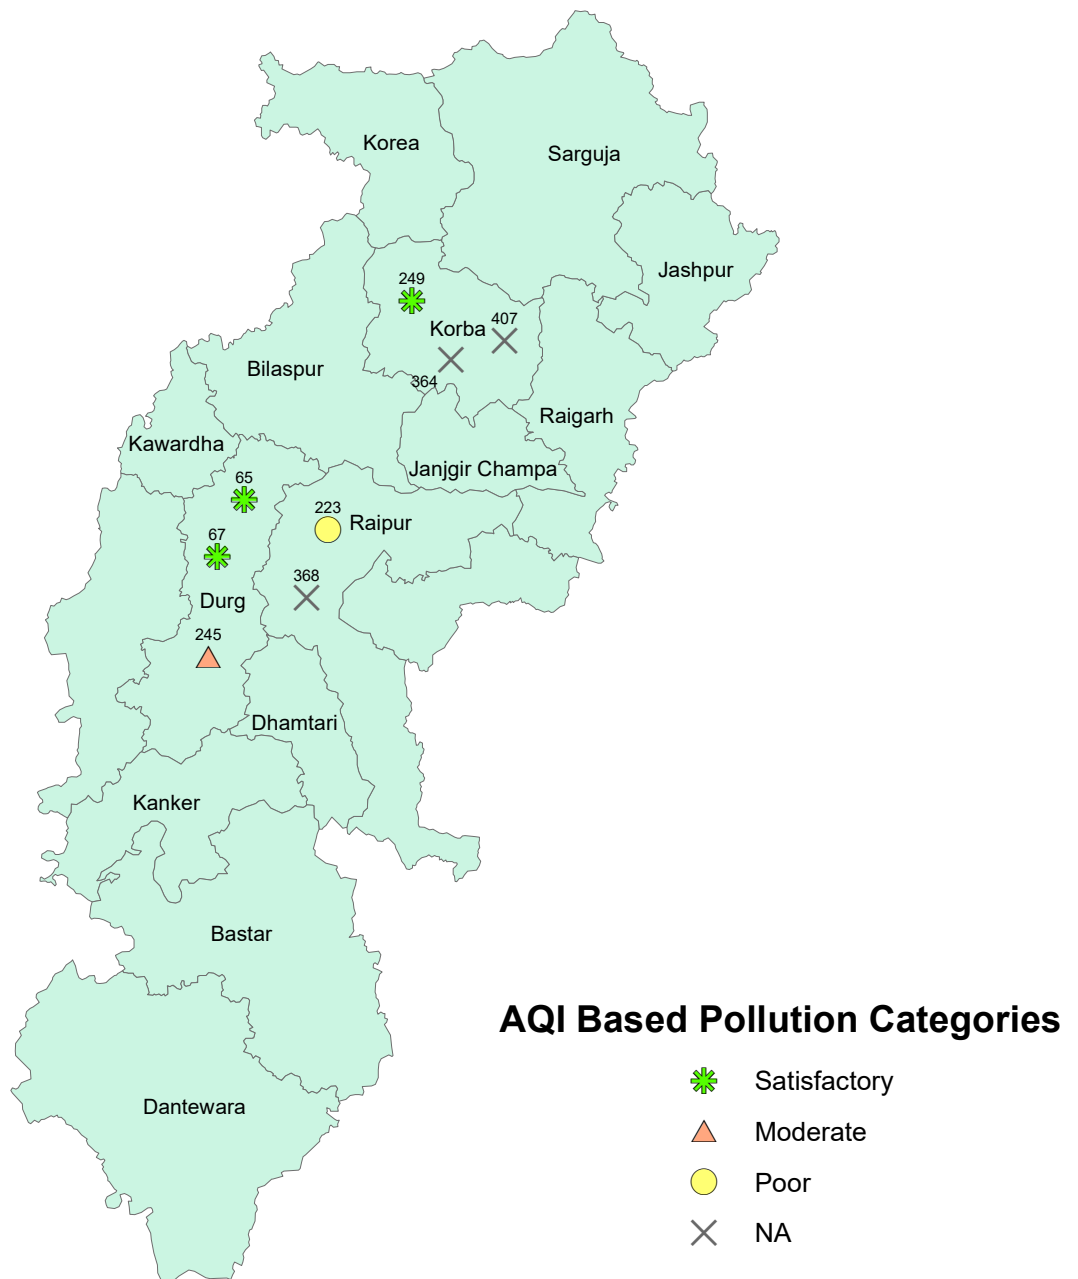

Status of NAMP Station (Chattisgarh) Based On Air Quality Index Month Nov 2014

City	Station Code	Location	Area
Raipur	223	M/s Wool Worth India Pvt. Ltd., Sarora	Industrial
Raipur	368	New HIG - 9, Hirapur	Residential
Korba	249	Pragati Nagar NTPC Colony	Residential
Korba	364	HIG 21,22, Near Ghantaghar, MP Extn.	Residential
Korba	407	ITI, Rampur	Residential
Bhilai	65	Visak Hotel, Sect.-4	Residential
Bhilai	67	Regional Office,5/32,Banglow Office Building	Residential
Bhilai	245	M. P. Laghu Udyog Nigam	Industrial