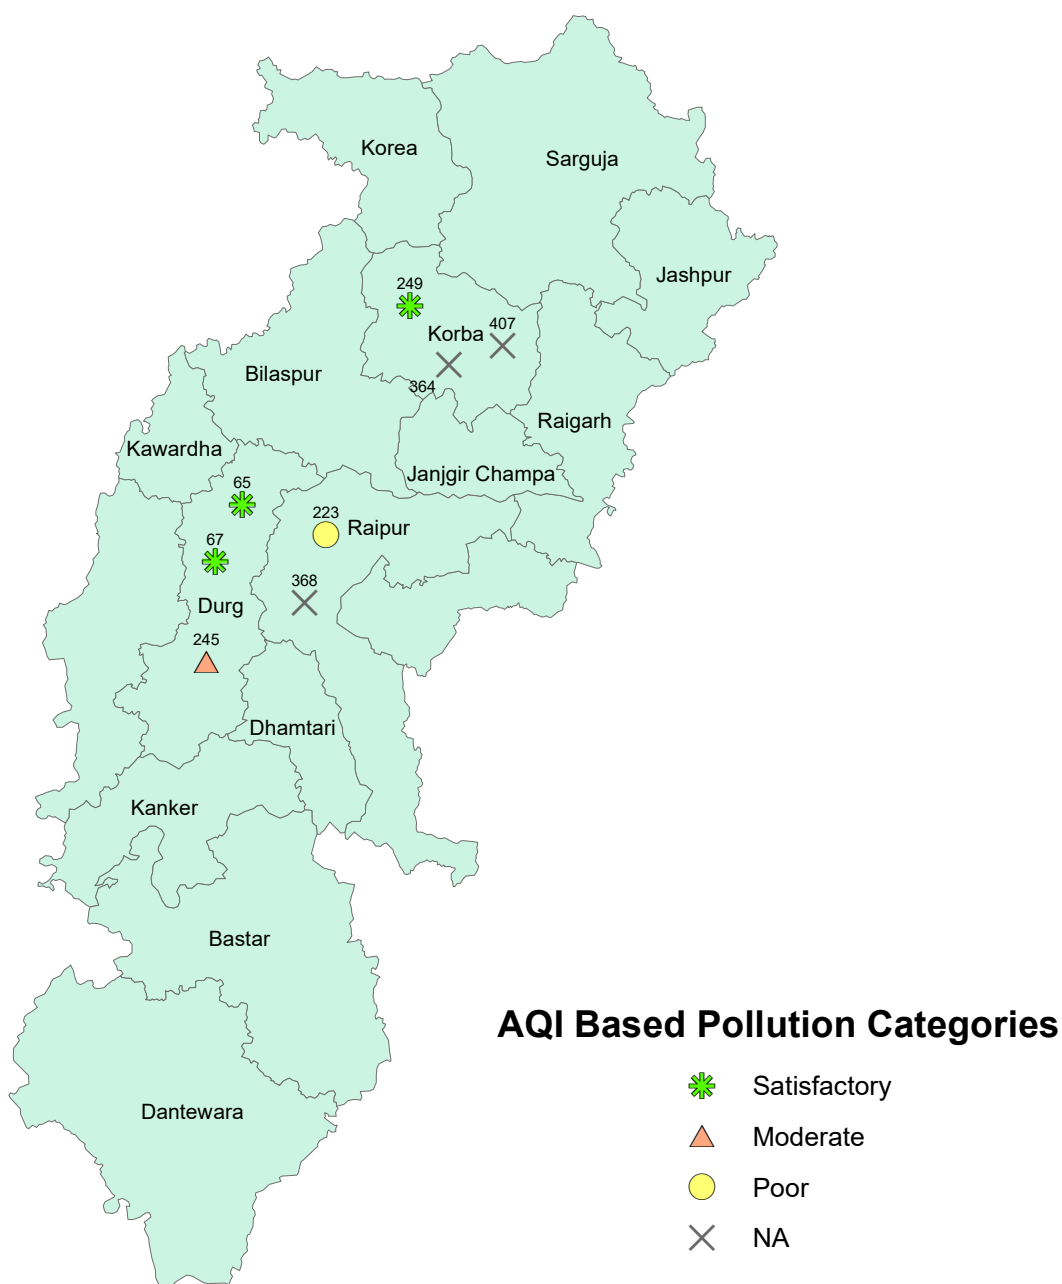

Status of NAMP Station (Chattisgarh) Based On Air Quality Index Month October 2014

City	Station Code	Location	Area
Raipur	223	M/s Wool Worth India Pvt. Ltd., Sarora	Industrial
Raipur	368	New HIG - 9, Hirapur	Residential
Korba	249	Pragati Nagar NTPC Colony	Residential
Korba	364	HIG 21,22, Near Ghantaghar, MP Extn.	Residential
Korba	407	ITI, Rampur	Residential
Bhilai	65	Visak Hotel, Sect.-4	Residential
Bhilai	67	Regional Office,5/32,Banglow Office Building	Residential
Bhilai	245	M. P. Laghu Udyog Nigam	Industrial