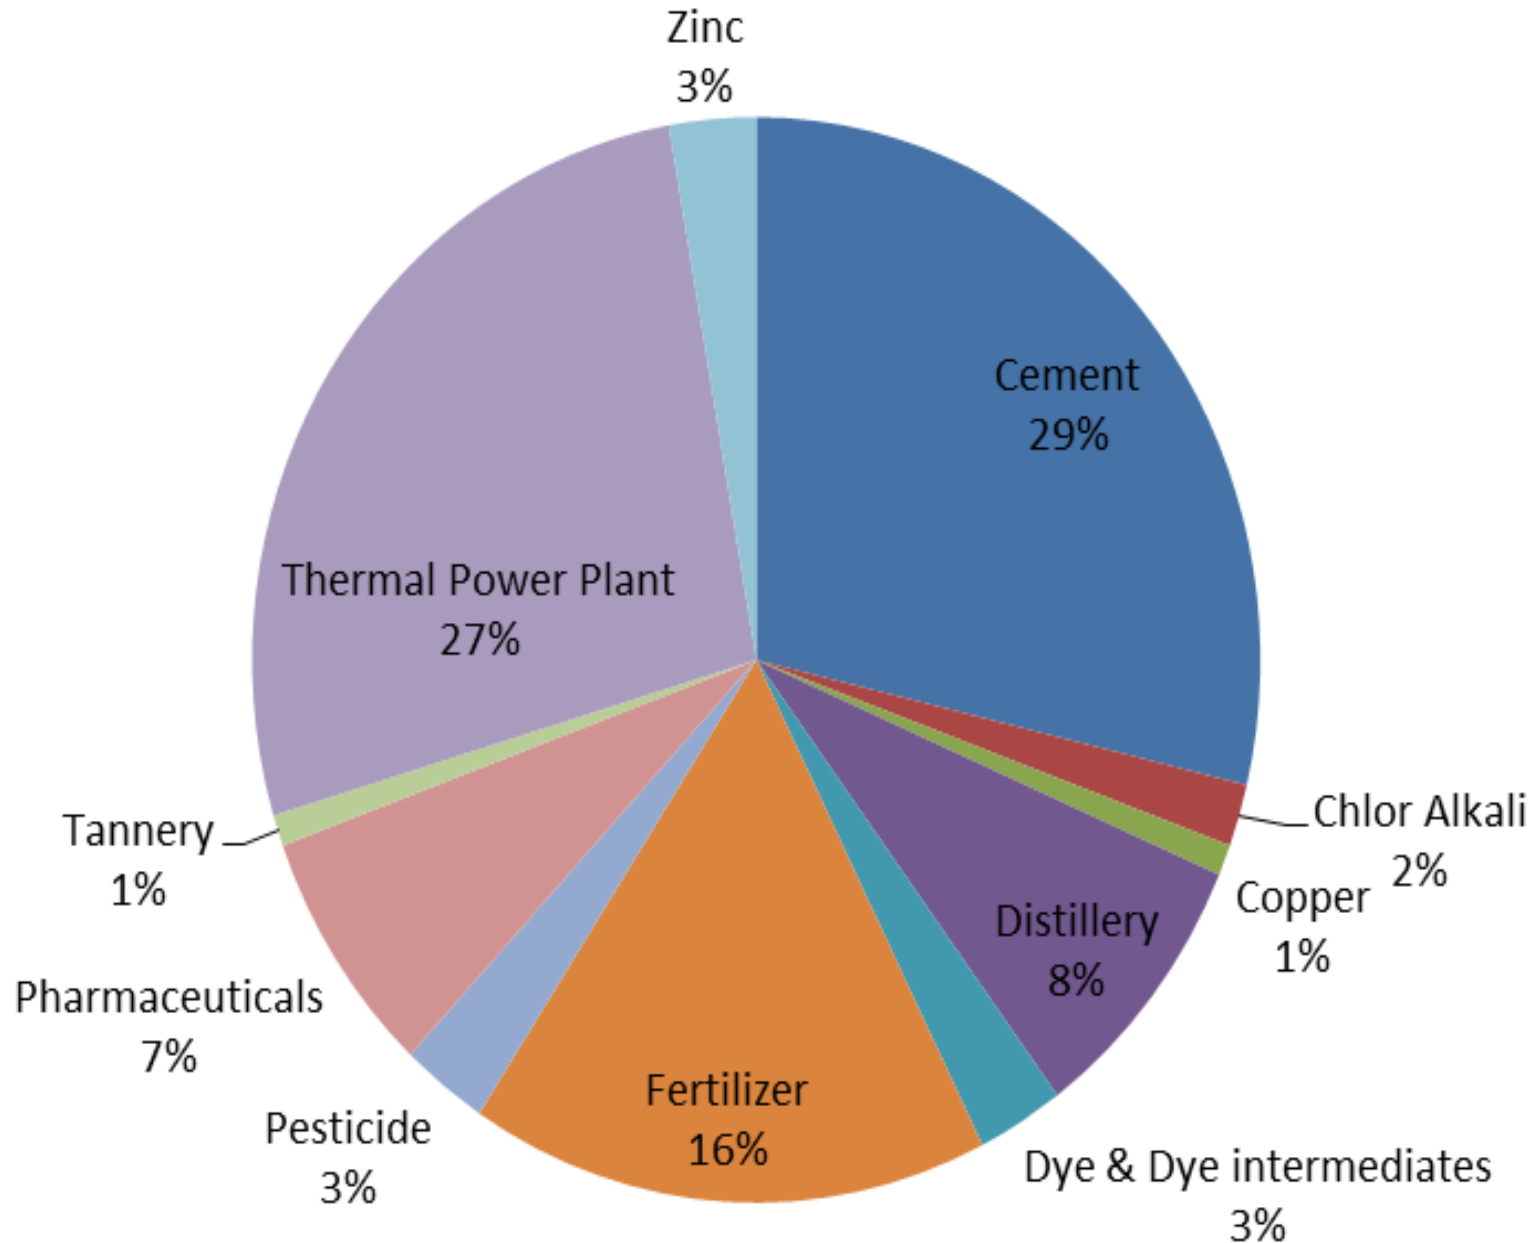

Number of 17 Categories industries in Rajasthan

Region	Name	City/ Town	Category	Address
Jaipur	Grasim Industries (Ultratech cement Ltd)	Kotputli	Cement	Grasim Industries, Kotputli, Distt:Jaipur
Jaipur	Shree Cement Ltd.Unit-I&II	Beawar	Cement	Unit I & II Bangur Nagar, Beawer- 305901
Jaipur	Lords Chloro Alkali Ltd.	Alwar	Chlor-Alkali	SP-460, Matsya Industrial Area, Alwar
Jaipur	Hindustan Copper Ltd.	Jhunjhunu	Copper	HCL, Khetri, Distt: Jhunjhunu- 333504
Jaipur	Agribiotech Private Limited	Sikar	Distillery	Khatushyamji Industrial Complex, Reenus, Distt: Sikar
Jaipur	Globus Agronics Ltd.	Alwar	Distillery	Village- Goonti, Tehsil- Behror Distt: Alwar
Jaipur	H.S.B. Agro India (P) Ltd.	Sikar	Distillery	SP-67, Shri Khatushyamji Industrail Complex, Ringus, Shri Madhoupur, Distt: Sikar
Jaipur	Pernod Ricard India Pvt Ltd	Korod	Distillery	Village- Karod, Tehsil - Behror, Distt: Alwar
Jaipur	United Sprits Ltd.	Alwar	Distillery	Plot No: 201, MIA, Alwar
Jaipur	Vintage Distilleries Ltd.	Alwar	Distillery	Vintage Distilleries Ltd MIA, Alwar
Jaipur	Ambey Laboratory (P) Ltd.	Alwar	Pesticides	SP- 1-5, Satanala Industrial Area, Tehsil-Bearor Distt: Alwar
Jaipur	Insecticides India Ltd.	Bhiwadi	Pesticides	E-442, RIA, Chopanki , Bhiwadi Distt: Alwar
Jaipur	Asiatic Drugs & Pharmaceuticals Pvt. Ltd	Bhiwadi	Pharmaceuticals	Plot No: C-826, RIA, Bhiwadi Distt: Alwar
Jaipur	Cachet Pharmaceuticals Ltd.	Bhiwadi	Pharmaceuticals	Plot No: C-582, RIA, Bhiwadi Distt: Alwar
Jaipur	Raj. Antibiotic	Bhiwadi	Pharmaceuticals	Plot No: A- 619, Phase-I, Bhiwadi Distt: Alwar
Jaipur	Sunil Synchem Ltd.	Alwar	Pharmaceuticals	Old Industrial Area, Alwar
Jaipur	Dholpur Gas TPP (RRVUN)	Dholpur	Thermal Power Plant	Dholpur Gas TPP, Dholpur
Jaipur	Dalas Phramaceuticals Ltd.	Bhiwadi	Pharmaceuticals	Bhiwadi, Distt: Alwar
Jaipur	Kalptaru Power Transmission Pvt. Ltd.	Tonk	Thermal Power Plant	Village- Khatoli, Tehsil- Unaria Distt: Tonk
Jaipur	SRF Ltd.	Alwar	Thermal Power Plant	Jhiwana, Alwar
Jaipur	Hindusthan Copper Ltd.	Khetri	Thermal Power Plant	Khetri Distt: Jhunjhunu- 333504