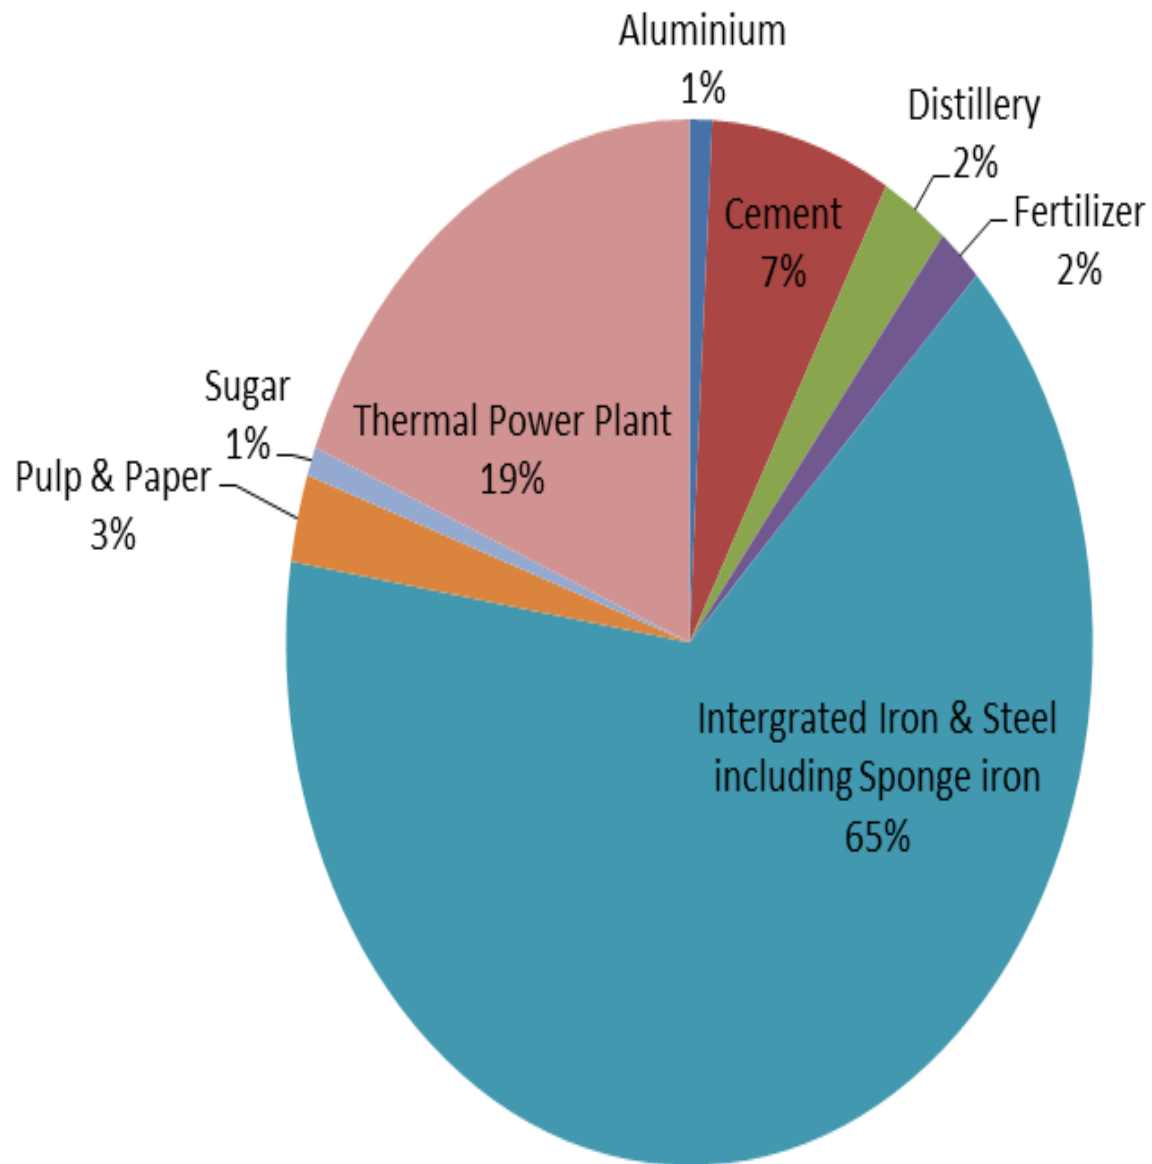

# Number of 17 Categories Industries in Chattisgarh

Region	Name	City/ Town	Category	Address
Bilaspur	Bharat Aluminium Company	Korba	Aluminium	Bharat Aluminium Company, Korba
Bilaspur	Lafarge India (P) Ltd.	Bilaspur	Cement	Arasmeta Cement Plant, PO Gopalnagar, Dist Janjgir - Champ-495663
Bilaspur	Bhatia Wines Marchant Pvt. Ltd.	Bilaspur	Distillery	Village - Dhuma PO_ Sargaon, Bilaspur
Bilaspur	Welcome Distilleries (P) Ltd.	Bilaspur	Distillery	Village - charkabhandha, Distt: Bilaspur
Bilaspur	BEC Fertilisers	Bilaspur	Fertilizer	Sectos - A, Sirgitti Industrail Area, Bilaspur- 495004
Bilaspur	Nova Iron & Steel	Bilaspur	Iron & Steel	Sector - A , Sirgitti Industrial Area, Bilaspur- 495004
Bilaspur	Prakash Industries Ltd.	Champa	Iron & Steel	Champa Distt: Bilaspur
Bilaspur	Kanoi Paper Mill	Bilaspur	Pulp & Paper	Bilaspur
Bilaspur	Madhya Bharat Paper Mill	Bilaspur	Pulp & Paper	Village- Birghani Distt: Janjgir, Champa- 495671
Bilaspur	NTPC (Unit 4 & 5)	Bilaspur	Thermal Power Plant	Sipat Distt: Bilaspur
Bilaspur	CSEB (East)	Korba	Thermal Power Plant	Korba
Bilaspur	CSEB (West)	Korba	Thermal Power Plant	Korba
Bilaspur	LANCO Power Project	Korba	Thermal Power Plant	Korba
Bilaspur	NTPC	Korba	Thermal Power Plant	Korba
Bilaspur	Aryan Coal Benefication Pvt. Ltd.	Korba	Spong & Iron	Village: Chakabuda, Korba
Bilaspur	Mangal Spong & Iron Ltd.	Bilha	Spong & Iron	At Po: Bilha, Bilaspur
Bilaspur	Phil Ispat Pvt. Ltd.	Bilaspur	Spong & Iron	Village: Dighora Chota, Medhpar, Bilaspur